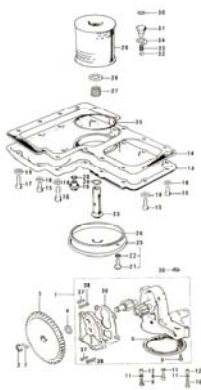

5. Crank Case

6. Crank Case Bolt & Stud Pattern

7. Clutch

8. Transmission Gears 1/2

8. Transmission Gears 2/2

Pictorial Index 2/5

9. Gear Change Mechanism

10. Kickstarter

11. Engine Covers

12. Carburetors 1/3

12. Carburetors 2/3

12. Carburetors 3/3

13. Oil Pump, Oil Filter

14. Mufflers, Air Cleaner

15. Contact Breaker

Pictorial Index 3/5

4. Cam Chain, Tensioner

4. Cam Chain, Tensioner

No.	Part No.	Q'TY	PART NAME	
1	12057-001	1	IDLER ASSY, cam chain	
2	110G0-635	4	BOLT, hex head, 6x35	
3	92027-155	4	COLLAR, idler	
4	92075-119	2	RUBBER, idler	
5	92075-120	2	RUBBER, idler	
6	12057-002	2	IDLER ASSY, cam chain	
7	12052-005	2	SHAFT, guide roller	
8	12052-003	1	SHAFT	
9	92075-232	4	RUBBER, guide roller	
10	12048-001	1	TENSIONER ASSY, cam chain	
11	12055-002	1	ROLLER, cam chain guide	
12	92075-123	2	RUBBER, guide roller	
13	21070-003	1	CHAIN, cam shaft	
14	12054-001	1	ROD ASSY, push	NLA
15	92081-107	1	SPRING, tensioner	
16	12056-001	1	GASKET, tensioner holder	
17	12047-003	1	HOLDER, cam chain tensioner	NLA
18	410B0-600	2	WASHER, plain, 6mm	
19	110B0-620	2	BOLT, hex head, 6x20	
20	310B0-600	1	NUT, 6mm	
21	92003-093	1	BOLT, tensioner adjusting	NLA
22	12053-001	1	GUIDE, cam chain	
23	220B0-610	1	SCREW, pan head 6x10	