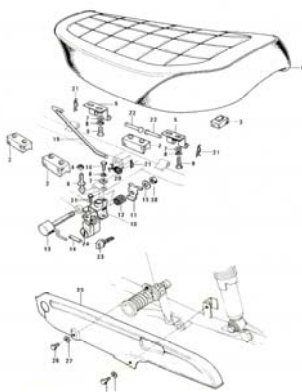

30. Dual Seat, Chain Covers