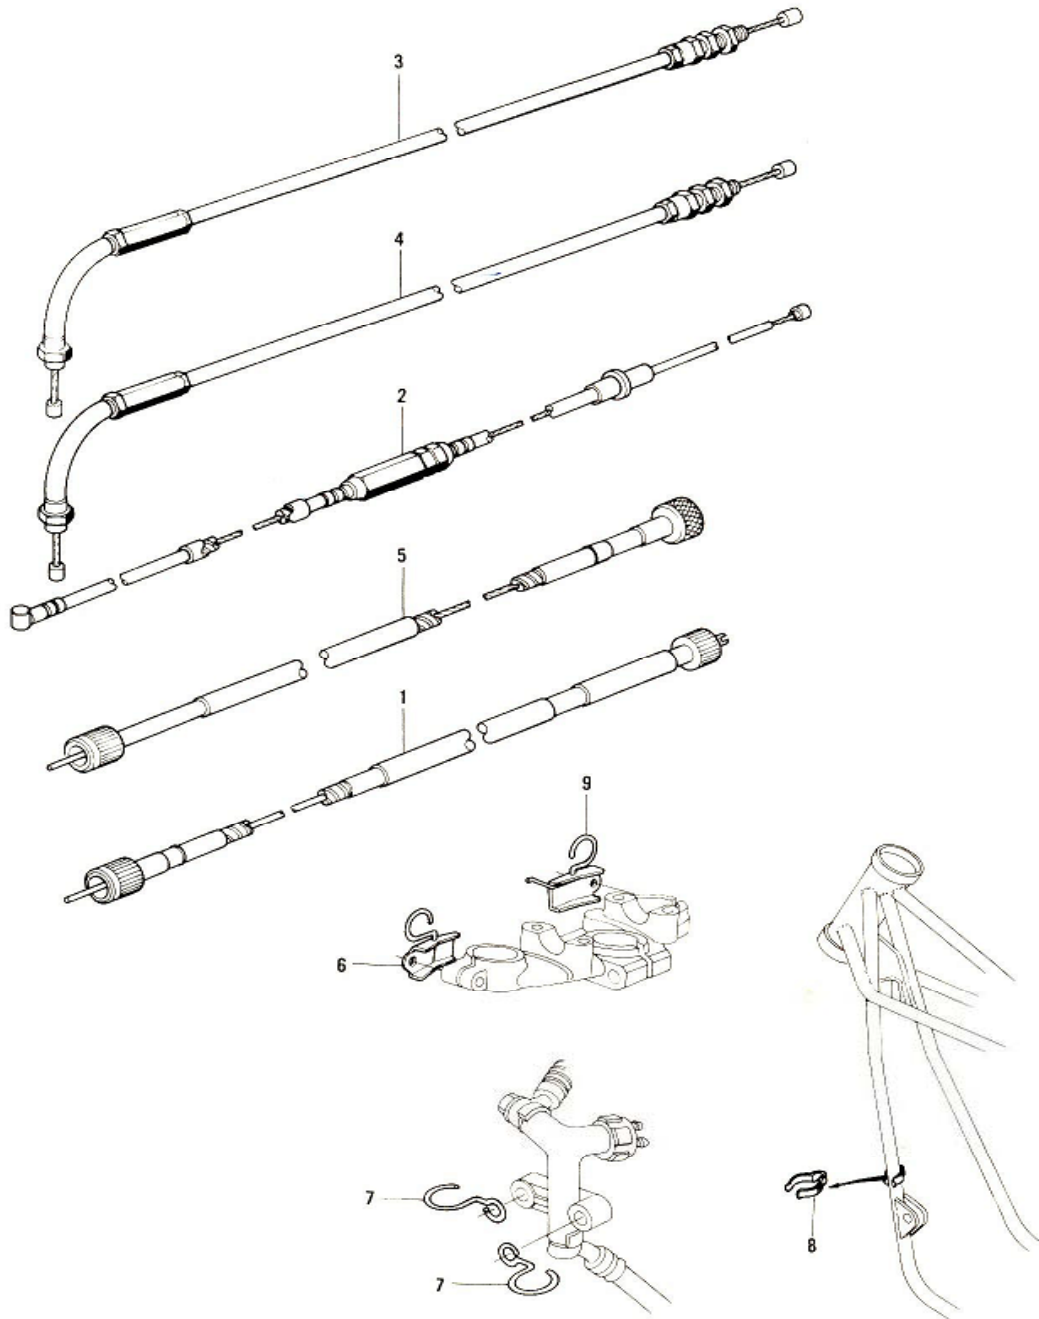

31. Cables

31. Cables

No.	Part No.	Q'TY	PART NAME	
1	54001-040	1	CABLE, speedometer	
1	54001-1005	1	CABLE, speedometer	+ 5cm
2	54011-048	1	CABLE, clutch	
3	54012-081	1	CABLE, control closing	
4	54012-087	1	CABLE, control opening	NLA
5	54018-015	1	CABLE, tachometer	
6	92037-090	1	CLAMP, cable	NLA
7	92037-092	2	CLAMP, cable	
8	92037-093	1	CLAMP, cable	
9	92037-104	1	CLAMP, cable	NLA