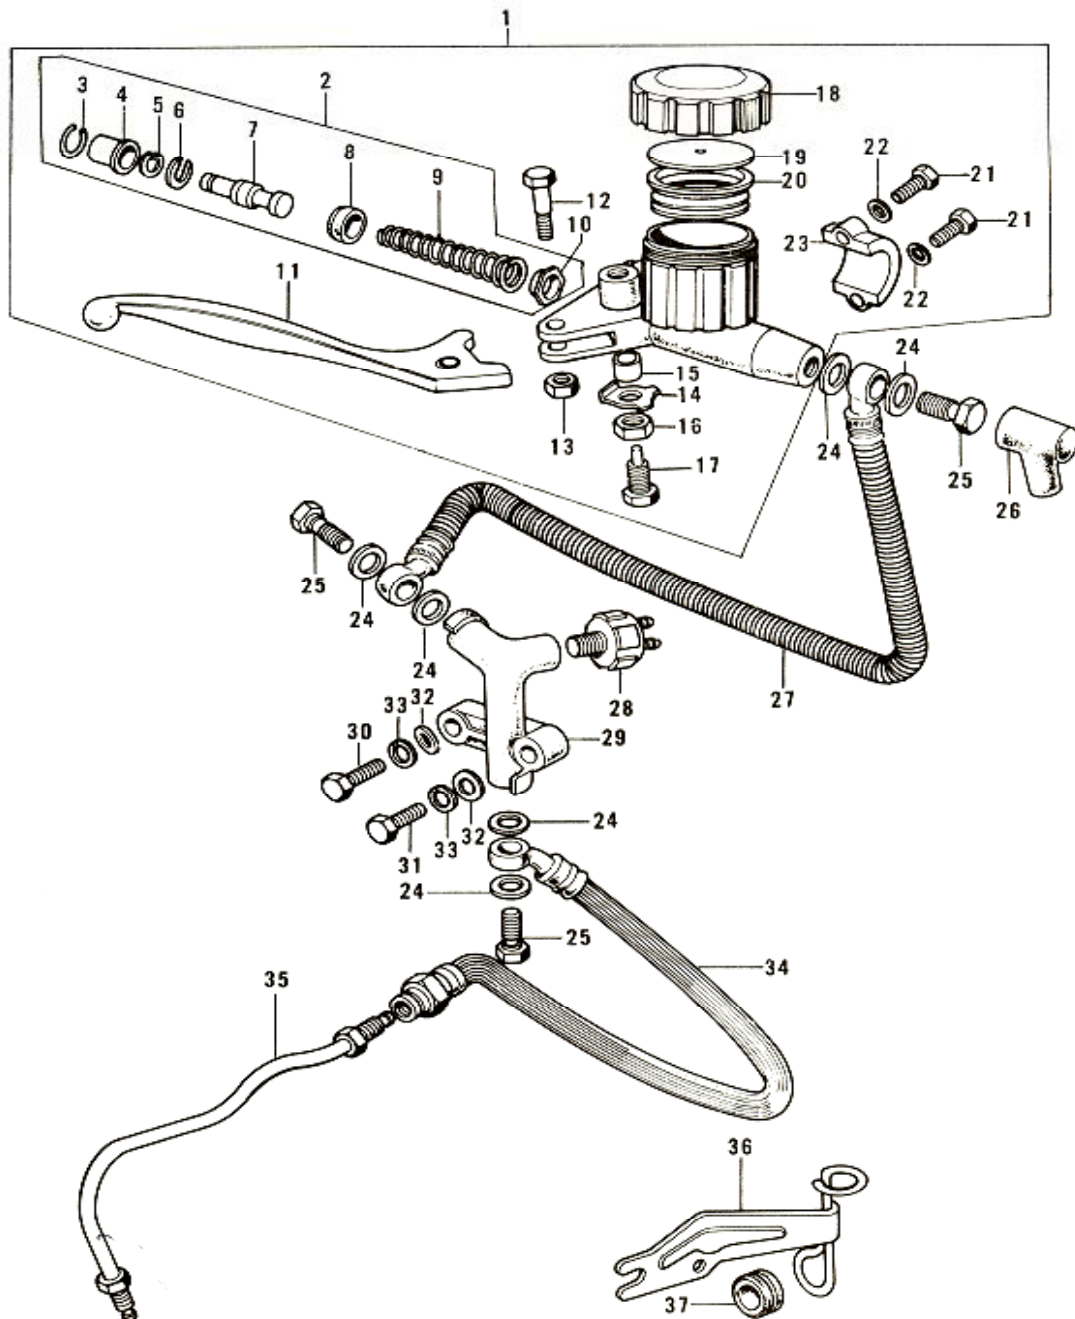

25. Disc Brake Equipment A

25. Disc Brake Equipment A

No.	Part No.	Q'TY	PART NAME	
1	43015-009	1	CYLINDER ASSY, master	NLA
2	43073-001	1	REPAIR SET, master cylinder	
3	43025-001	1	STOPPER, boots	NLA
4	43024-001	1	BOOTS	NLA
5	481J1-800	1	CIRCLIP, 18mm	
6	43022-001	1	STOPPER, piston	NLA
7	43072-001	1	PISTON ASSY	NLA
8	43019-001	1	CUP, primary	
9	43018-001	1	SPRING ASSY, return	NLA
10	43017-001	1	VALVE ASSY, check	NLA
11	43029-002	1	LEVER, front brake	
12	43003-001	1	BOLT, lever fitting	NLA
13	312B0-600	1	NUT, 6mm	
14	43031-001	1	WASHER, lock, 8mm	
15	43074-001	1	TUBE	NLA
16	311B0-800	1	NUT, 8mm	
17	43030-002	1	BOLT, lever adjusting	NLA
18	43026-003	1	CAP, oil cup	
19	43027-001	1	PLATE, master cylinder	
20	43028-001	1	DIAPHRAGM	
21	110N0-625	2	BOLT, hex head, 6x25	
22	411B0-600	2	WASHER, plain, 6mm	
23	43034-001	1	HOLDER, master cylinder	NLA
24	43067-001	6	WASHER, oil bolt	
25	43066-001	3	BOLT, oil	
26	43069-001	1	COVER, dust	
27	43059-007	1	HOSE, front brake	
28	43065-001	1	SWITCH, front brake	
29	43061-002	1	JOINT, three way	NLA
30	110N0-632	1	BOLT, hex head, 6x32	NLA
31	110N0-640	1	BOLT, hex head, 6x40	
32	461F0-600	2	WASHER, spring, 6mm	
33	411B0-600	2	WASHER, plain, 6mm	
34	43059-011	1	HOSE, front brake	
35	43060-009	1	PIPE, front brake	NLA
36	43063-001	1	BRACKET, brake hose	
37	43064-001	1	GROMMET, hose bracket