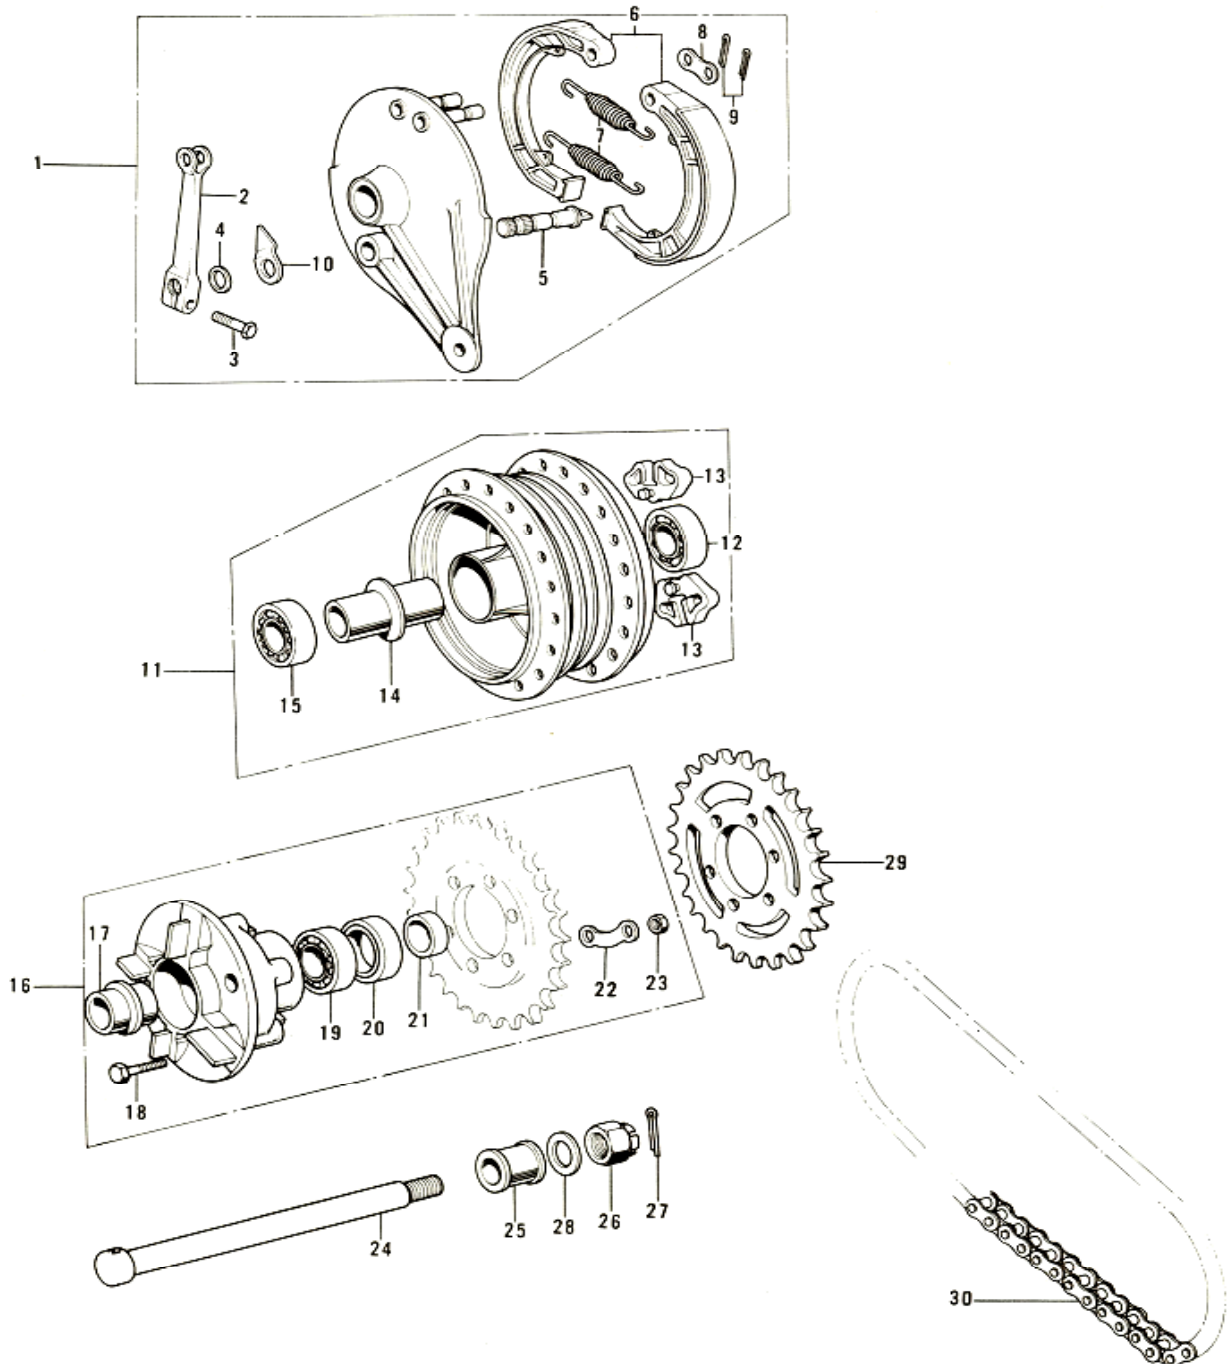

24. Rear Hub

24. Rear Hub

No.	Part No.	Q'TY	PART NAME	
1	42006-053	1	PANEL ASSY, rear brake, Flat black	NLA
2	42029-033	1	LEVER, rear brake cam	NLA
3	116B0-825	1	BOLT, hex head, 8x25	
4	41051-003	1	DUST SHIELD, brale cam	
5	41050-017	1	CAM SHAFT, rear brake	
6	41048-016	2	SHOE, brake	NLA
7	41049-007	2	SPRING, brake shoe	
8	41045-006	1	WASHER, brake shoe	NLA
9	550D3-025	2	PIN, cotter, 3.0x25	
10	41085-004	1	INDICATOR, rear brake	
11	42005-030	1	DRUM ASSY, rear brake	NLA
12	601B6-304	1	BEARING, ball, #6304	
13	42014-021	6	SHOCK DAMPER, rear hub	
14	42010-021	1	SPACER, rear hub bearing	NLA
15	601B6-304Z	1	BEARING, ball, #6304Z	NLA
16	42008-013	1	COUPLING ASSY, rear hub	NLA
17	42036-015	1	SLEEVE, rear hub coupling	NLA
18	92003-015	6	BOLT, rear sprocket fitting	
19	601B6-206	1	BEARING, ball, #6206	
20	92050-027	1	OIL SEAL	
21	42037-023	1	COLLAR, rear axle sleeve	NLA
22	92088-013	3	WASHER, lock, 10mm	
23	42025-005	6	NUT, 10mm	
24	42031-034	1	AXLE, rear	
25	42032-037	1	COLLAR, rear axle	NLA
26	42045-018	1	NUT, castle, 18mm	
27	550D4-035	1	PIN, cotter, 4.0x35	
28	92022-248	1	WASHER, plain, 20mm	
29	42041-118	1	REAR SPROCKET 35T	NLA
30	92057-096	1	CHAIN ASSY, EK630 - 92 Link	NLA