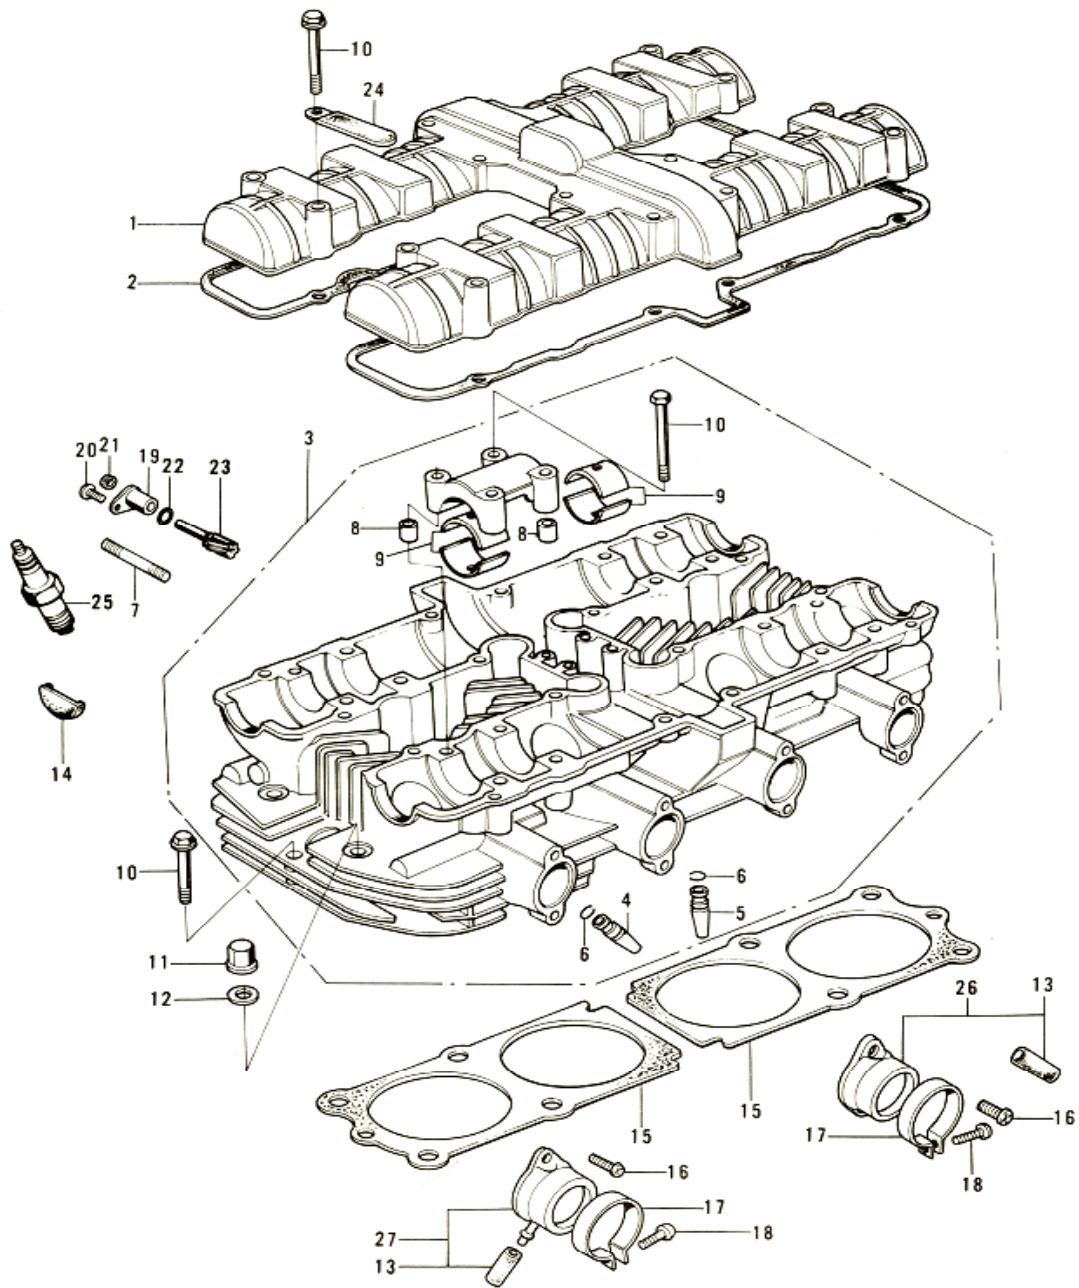

1. Cylinder Head

1. Cylinder Head

No.	Part No.	Q'TY	PART NAME	
1	~~11022-0052-H~~	1	COVER, cylinder head	NLA
2	11023-006	1	GASKET, cylinder head cover	
3	~~11002-0162-H~~	1	CYLINDER HEAD	NLA
4	12006-010	4	GUIDE, inlet valve	
5	12006-011	4	GUIDE, exhaust valve	
6	92036-023	8	CIRCLIP, valve guide	
7	92004-049	8	STUD, 6x30	
8	92042-007	8	PIN, dowel	
9	13034-030	16	BEARING, cam shaft	
10	92003-092	35	BOLT, hex head, 6x45	
11	92015-070	12	NUT, cylinder head	
12	92022-215	12	WASHER, plain, 10mm	
13	92068-006	4	PLUG	
14	92066-017	4	PLUG, cylinder head cover	
15	11004-066	2	GASKET, cylinder head	
16	220B0-618	8	SCREW, pan head, 6x18	
17	92123-001	4	CLAMP, carburetor holder	
18	220B0-520	4	SCREW, pan head, 5x20	
19	~~92087-006~~	1	GUIDE, tachometer cable	NLA
20	220B0-612	1	SCREW, pan head, 6x12	
21	92050-050	1	OIL SEAL, S06135	
22	670B1-510	1	O-RING, 10mm	
23	13223-006	1	GEAR, tachometer	
24	21126-007	4	CLAMP, ignition cord	
25	92070-037	4	SPARK PLUG, NGK B-8ES	
26	16065-028	2	HOLDER, carburetor RH	
27	16065-029	2	HOLDER, carburetor LH