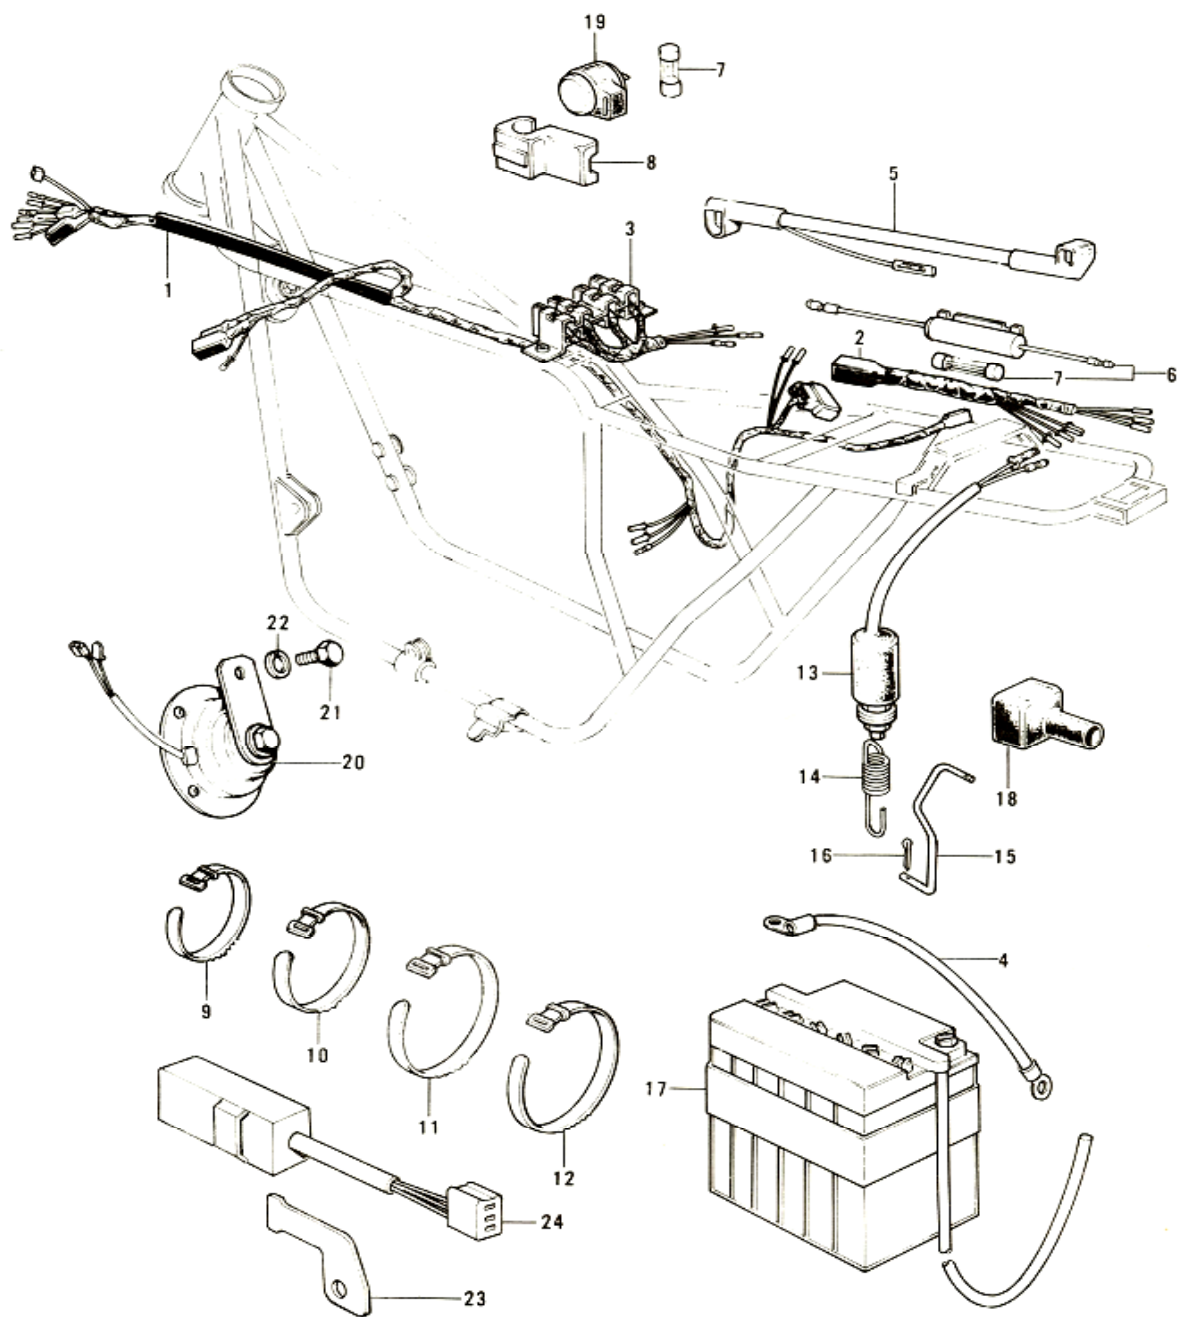

34. Electrical Equipments C

34. Electrical Equipments C

No.	Part No.	Q'TY	PART NAME	
1	26001-111	1	WIRING HARNESS, main	NLA
2	26002-034	1	WIRING HARNESS, rear	NLA
3	26002-035	1	WIRING HARNESS, center	NLA
4	26010-028	1	WIRE, battery ground	NLA
5	26010-027	1	WIRE, starter	
6	26004-013	1	FUSE ASSY	
7	26006-002	1	FUSE 20A	
8	26016-002	1	HOLDER, spare fuse	NLA
9	92072-030	10	BAND, rubber, small	
10	92072-031	4	BAND, rubber, middle	
11	92072-032	2	BAND, rubber, large	NLA
12	92072-056	4	BAND, rubber	
13	27010-017	1	SWITCH, brake lamp	NLA
14	27011-009	1	SPRING, brake lamp switch	
15	27012-010	1	HOOK, brake lamp switch	
16	550D1-610	1	PIN, cotter, 1.6x10	
17	26012-027	1	BATTERY, 12V-14AH	
18	92075-162	1	RUBBER, battery	NLA
19	27002-011	1	RELAY, turn signal	
20	27003-046	1	HORN	NLA
21	110B0-814	1	BOLT, hex head, 8x14	
22	461F0-800	1	WASHER, spring, 8mm	
23	32060-014	1	BRACKET, outage switch	
24	28019-001	1	SWITCH, outage indicator	NLA