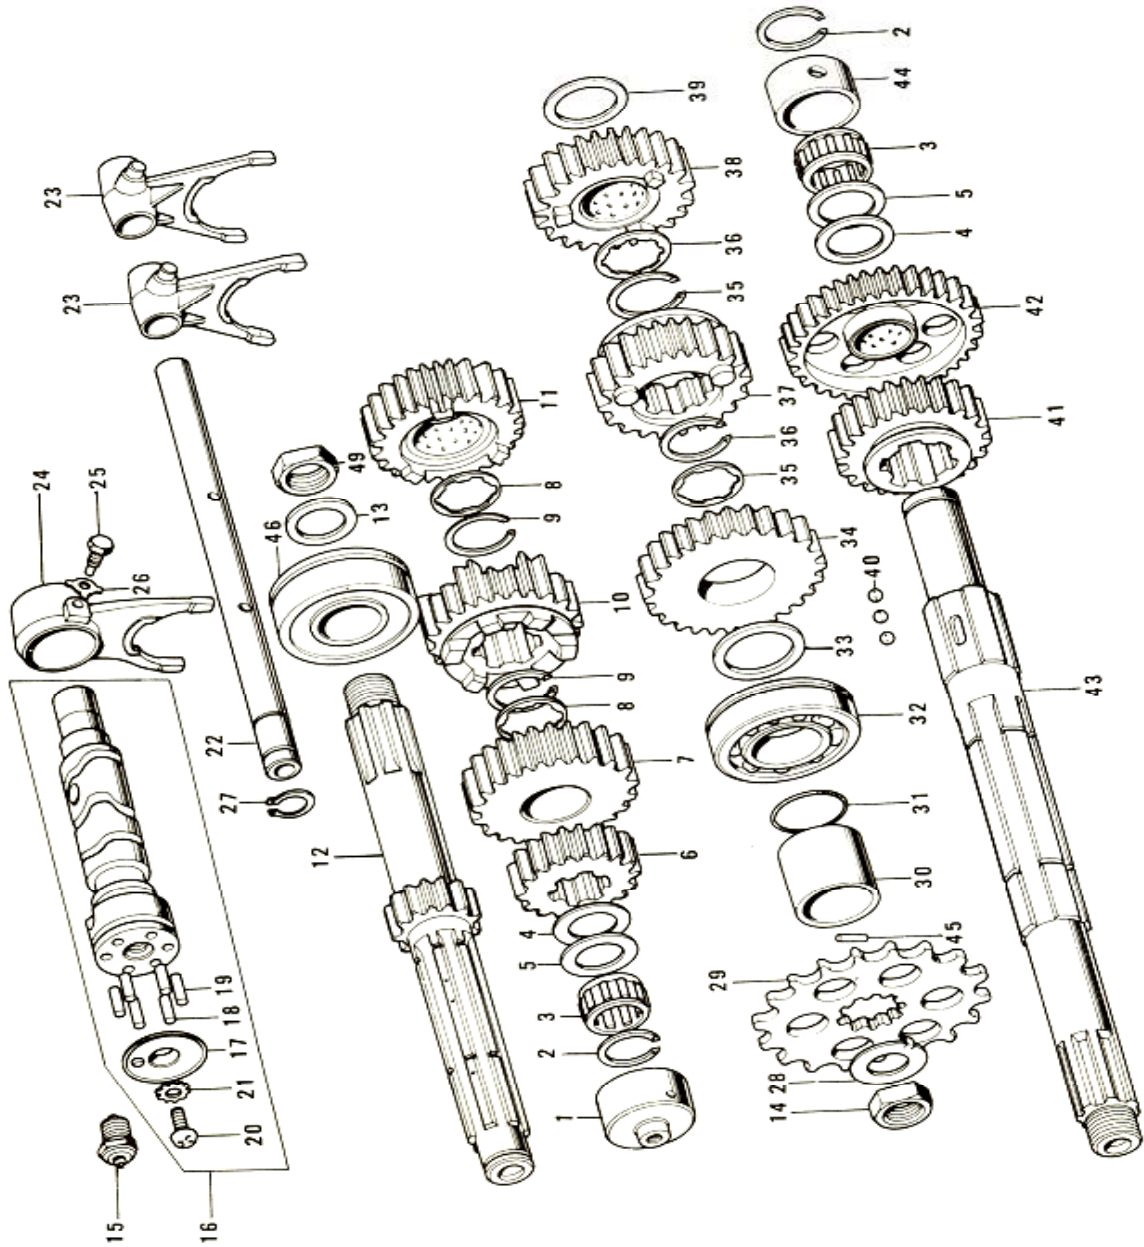

8. Transmission Gears 2/2

8. Transmission Gears 2/2

No.	Part No.	Q'TY	PART NAME	
43	~~13128-037~~	1	SHAFT, output	NLA
44	92028-123	1	BUSHING, output shaft	
45	92043-089	1	PIN	
46	92045-022	1	BEARING, ball, 5305NB	
47	~~92028-117~~	1	BUSHING, 2nd gear	NLA
48	92028-118	1	BUSHING, top gear	
49	92019-015	1	NUT, lock, 20mm