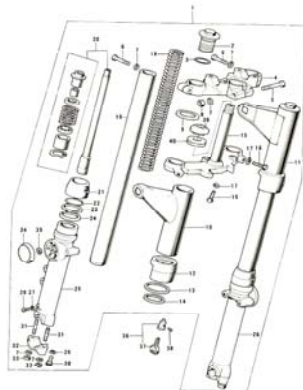

23. Front Hub

Pictorial Index 4/5

24. Rear Hub

25. Disc Brake Equipments A

26. Disc Brake Equipments B

27. Front Fork

28. Fuel Tank

29. Oil Tank, Side Covers

4. Cam Chain, Tensioner

4. Cam Chain, Tensioner

No.	Part No.	Q'TY	PART NAME	
1	12057-001	1	IDLER ASSY, cam chain	
2	110G0-635	4	BOLT, hex head, 6x35	
3	92027-155	4	COLLAR, idler	
4	92075-119	2	RUBBER, idler	
5	92075-120	2	RUBBER, idler	
6	12057-002	2	IDLER ASSY, cam chain	
7	12052-005	2	SHAFT, guide roller	
8	12052-003	1	SHAFT	
9	92075-232	4	RUBBER, guide roller	
10	12048-001	1	TENSIONER ASSY, cam chain	
11	12055-002	1	ROLLER, cam chain guide	
12	92075-123	2	RUBBER, guide roller	
13	21070-003	1	CHAIN, cam shaft	
14	12054-001	1	ROD ASSY, push	NLA
15	92081-107	1	SPRING, tensioner	
16	12056-001	1	GASKET, tensioner holder	
17	12047-003	1	HOLDER, cam chain tensioner	NLA
18	410B0-600	2	WASHER, plain, 6mm	
19	110B0-620	2	BOLT, hex head, 6x20	
20	310B0-600	1	NUT, 6mm	
21	92003-093	1	BOLT, tensioner adjusting	NLA
22	12053-001	1	GUIDE, cam chain	
23	220B0-610	1	SCREW, pan head 6x10	