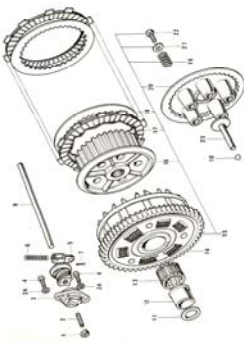

Index	page
1. Cylinder Head	8
2. Cam Shaft, Valve	10
3. Cylinder, Piston, Crank Shaft	12
4. Cam Chain, Tensioner	14
5. Crank Case	16
6. Crank Case Bolt & Stud Pattern	18
7. Clutch	20
8. Transmission Gears	22
9. Gear Change Mechanism	26
10. Kickstarter	28
11. Engine Covers	30
12. Carburetors	32
13. Oil Pump, Oil Filter	38
14. Mufflers, Air Cleaner	40
15. Contact Breaker	42
16. Starter Motor, Dynamo	44
17. Frame	46
18. Swinging Arm, Rear Shock Absorber	50
19. Footrests, Stands, Brake Pedal	52
20. Handlebar, Grips	54
21. Fenders	56
22. Wheels	58
23. Front Hub	60
24. Rear Hub	62
25. Disc Brake Equipments A	64
26. Disc Brake Equipments B	66
27. Front Fork	68
28. Fuel Tank	70
29. Oil Tank, Side Covers	72
30. Dual Seat, Chain Cover	74
31. Cables	76
32. Electrical Equipments A	78
33. Electrical Equipments B	82
34. Electrical Equipments C	84
35. Tools	86
36. Special Service Tools	88
37. N° Verzeichnis	90

NLA = nicht mehr lieferbar

NLA = n'est plus livrable

NLA = non è più disponibile

Pictorial Index 1/5

1. Cylinder Head

2. Cam Shaft, Valve

3. Cylinder, Piston, Crank Shaft

4. Cam Chain, Tensioner

5. Crank Case

6. Crank Case Bolt & Stud Pattern

7. Clutch

8. Transmission Gears 1/2

8. Transmission Gears 2/2

Pictorial Index 2/5

9. Gear Change Mechanism

10. Kickstarter