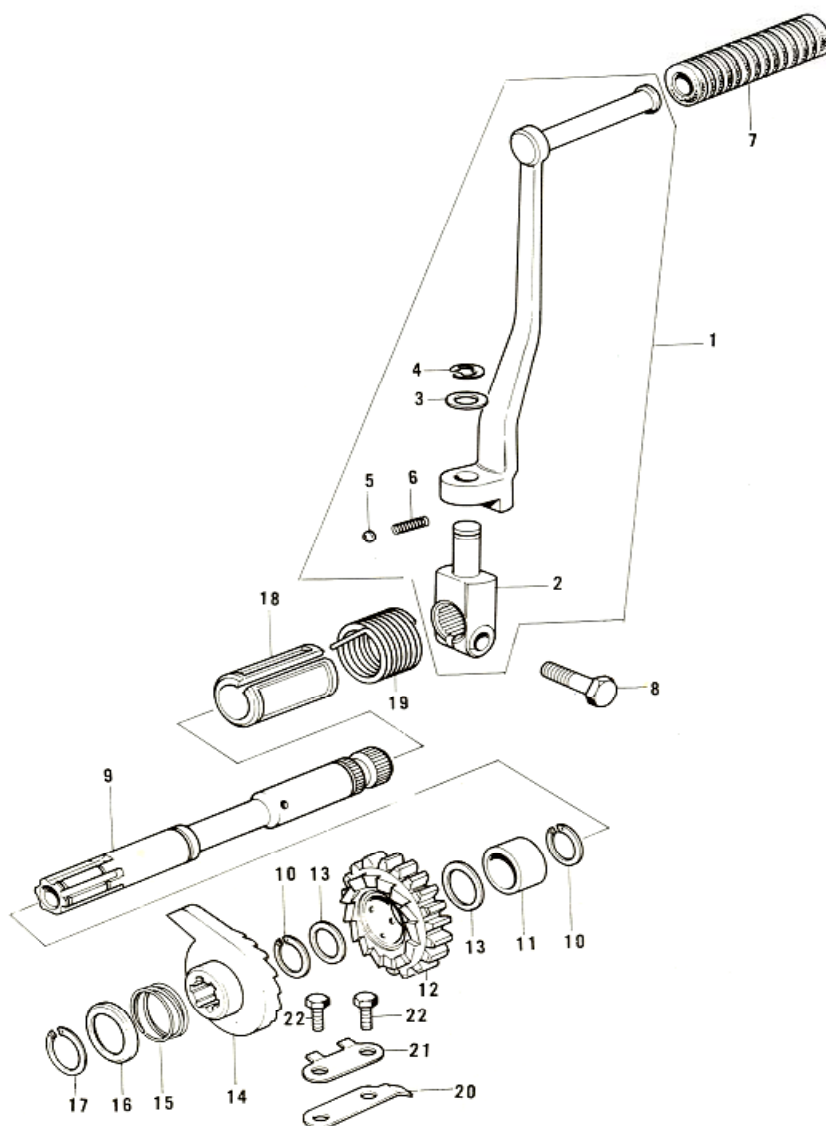

10. Kickstarter

10. Kickstarter

No.	Part No.	Q'TY	PART NAME	
1	13058-044	1	PEDAL ASSY, kickstarter	NLA
2	13061-017	1	BOSS, kick pedal	NLA
3	92022-085	1	WAHSER, plain	
4	482J0-100	1	CIRCLIP, 10mm	
5	600A0-800	1	BALL, steel, 1/4"	
6	92081-020	1	SPRING, kick pedal	
7	13063-004	1	RUBBER, kick peal	
8	414B1-025	1	BOLT, hex head, 10x25	NLA
9	13066-029	1	SHAFT, kickstarter	NLA
10	92033-025	2	CIRCLIP, 19mm	
11	92028-126	1	COLLAR, Kickshaft	NLA
12	13068-028	1	GEAR, kickstarter	
13	92022-207	1	WASHER, thrust	NLA
14	13078-006	1	RATCHET	
15	92081-104	1	SPRING, ratchet	
16	92102-008	1	HOLDER, ratchet spring	NLA
17	480J1-900	1	CIRCLIP, 19mm	
18	13070-005	1	GUIDE, kick spring	NLA
19	92082-004	1	SPRING, kickstarter	NLA
20	13072-012	1	STOPPER, kickshaft	
21	92024-036	1	WASHER, lock, 6mm	NLA
22	116B0-614	2	BOLT, hex head, 6x14