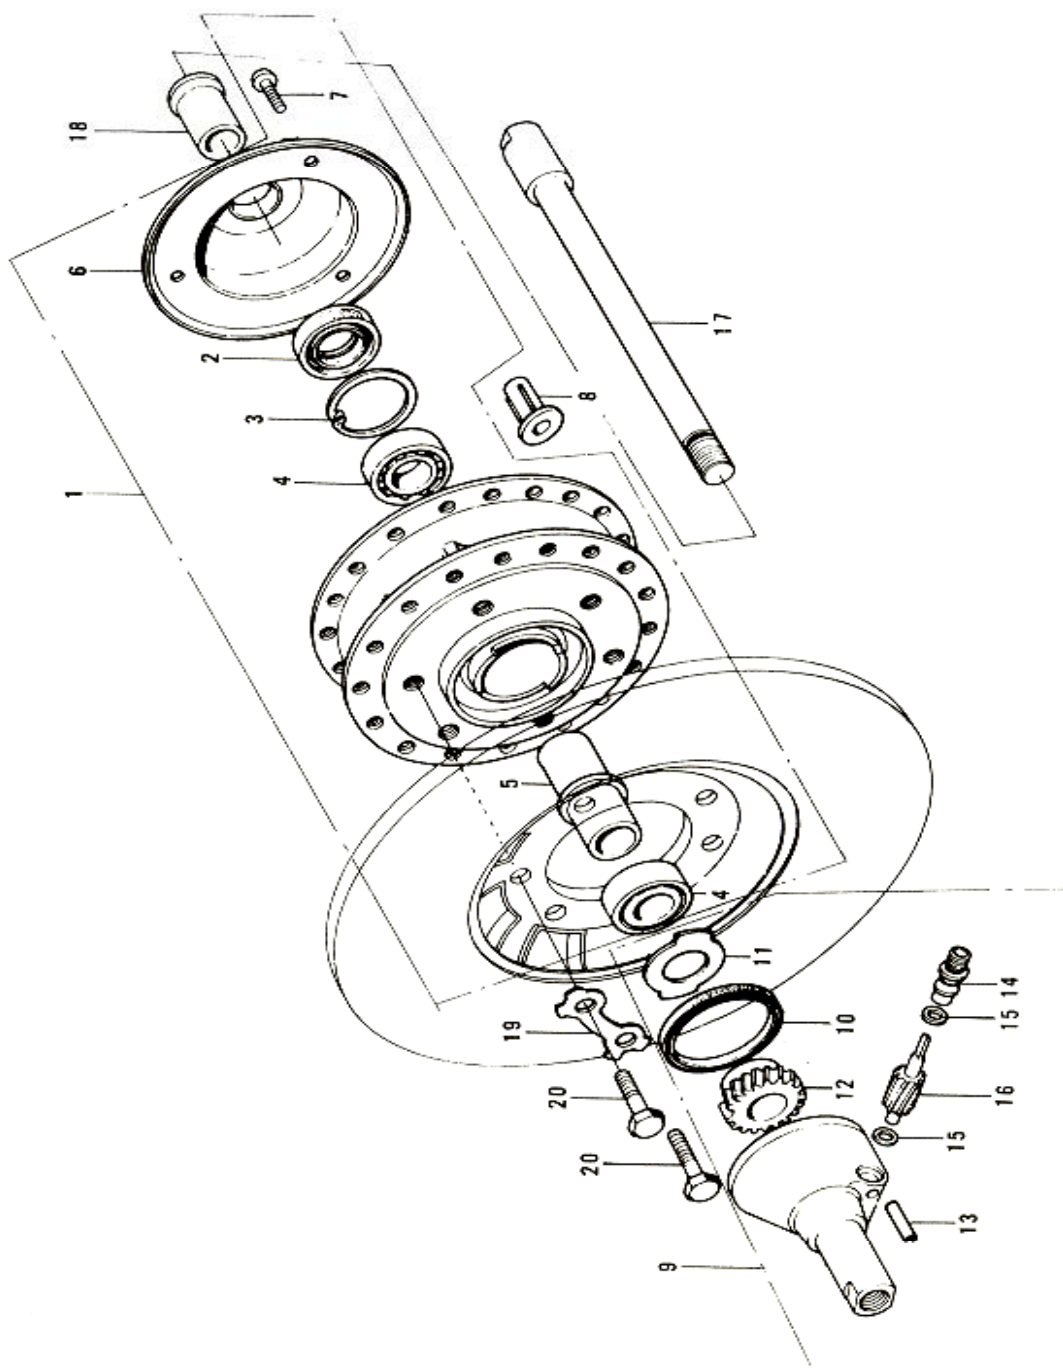

23. Front Hub

23. Front Hub

No.	Part No.	Q'TY	PART NAME	
1	~~41034-0212-1~~	1	DRUM ASSY, front brake, Flat black	NLA
2	~~92050-003~~	1	OIL SEAL, front drum	NLA
3	~~481J4-000~~	1	CIRCLIP, 40mm	
4	~~601B6-203~~	2	BEARING, ball, #6203	
5	~~41039-019~~	1	SPACER, front hub bearing	NLA
6	~~41042-009~~	1	COVER, brake drum dust	NLA
7	~~222E0-508~~	3	SCREW, oval countersunk head, 5x8	
8	~~92102-006~~	6	CAP, front drum hole	NLA
9	~~41078-001~~	1	GEAR BOX ASSY	NLA
10	~~92050-046~~	1	OIL SEAL, VC50656	NLA
11	~~41064-007~~	1	RECEIVER, speedometer gear	NLA
12	~~41059-016~~	1	GEAR, speedometer	NLA
13	~~41082-001~~	1	PIN, bushing set	
14	~~41062-005~~	1	BUSHING, speedometer cable	
15	~~41063-001~~	2	WASHER, thrust	
16	~~41060-012~~	1	PINION, speedometer	NLA
17	~~41068-036~~	1	AXLE, front	NLA
18	~~41069-018~~	1	COLLAR, front axle	NLA