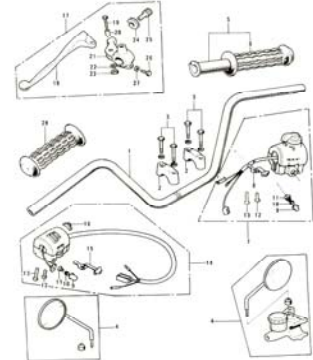

11. Engine Covers

12. Carburetors 1/3

12. Carburetors 2/3

12. Carburetors 3/3

13. Oil Pump, Oil Filter

14. Mufflers, Air Cleaner

15. Contact Breaker

Pictorial Index 3/5

16. Starter Motor, Dynamo

17. Frame 1/2

17. Frame 1/2

18. Swinging Arm, Rear Shock Abs.

19. Footrests, Stands, Brake Pedal

20. Handlebar, Grips

21. Fenders

22. Wheels

23. Front Hub

Pictorial Index 4/5

24. Rear Hub

25. Disc Brake Equipments A

26. Disc Brake Equipments B

27. Front Fork

28. Fuel Tank

29. Oil Tank, Side Covers

4. Cam Chain, Tensioner

4. Cam Chain, Tensioner

No.	Part No.	Q'TY	PART NAME	
1	12057-001	1	IDLER ASSY, cam chain	
2	110G0-635	4	BOLT, hex head, 6x35	
3	92027-155	4	COLLAR, idler	
4	92075-119	2	RUBBER, idler	
5	92075-120	2	RUBBER, idler	
6	12057-002	2	IDLER ASSY, cam chain	
7	12052-005	2	SHAFT, guide roller	
8	12052-003	1	SHAFT	
9	92075-232	4	RUBBER, guide roller	
10	12048-001	1	TENSIONER ASSY, cam chain	
11	12055-002	1	ROLLER, cam chain guide	
12	92075-123	2	RUBBER, guide roller	
13	21070-003	1	CHAIN, cam shaft	
14	12054-001	1	ROD ASSY, push	NLA
15	92081-107	1	SPRING, tensioner	
16	12056-001	1	GASKET, tensioner holder	
17	12047-003	1	HOLDER, cam chain tensioner	NLA
18	410B0-600	2	WASHER, plain, 6mm	
19	110B0-620	2	BOLT, hex head, 6x20	
20	310B0-600	1	NUT, 6mm	
21	92003-093	1	BOLT, tensioner adjusting	NLA
22	12053-001	1	GUIDE, cam chain	
23	220B0-610	1	SCREW, pan head 6x10	