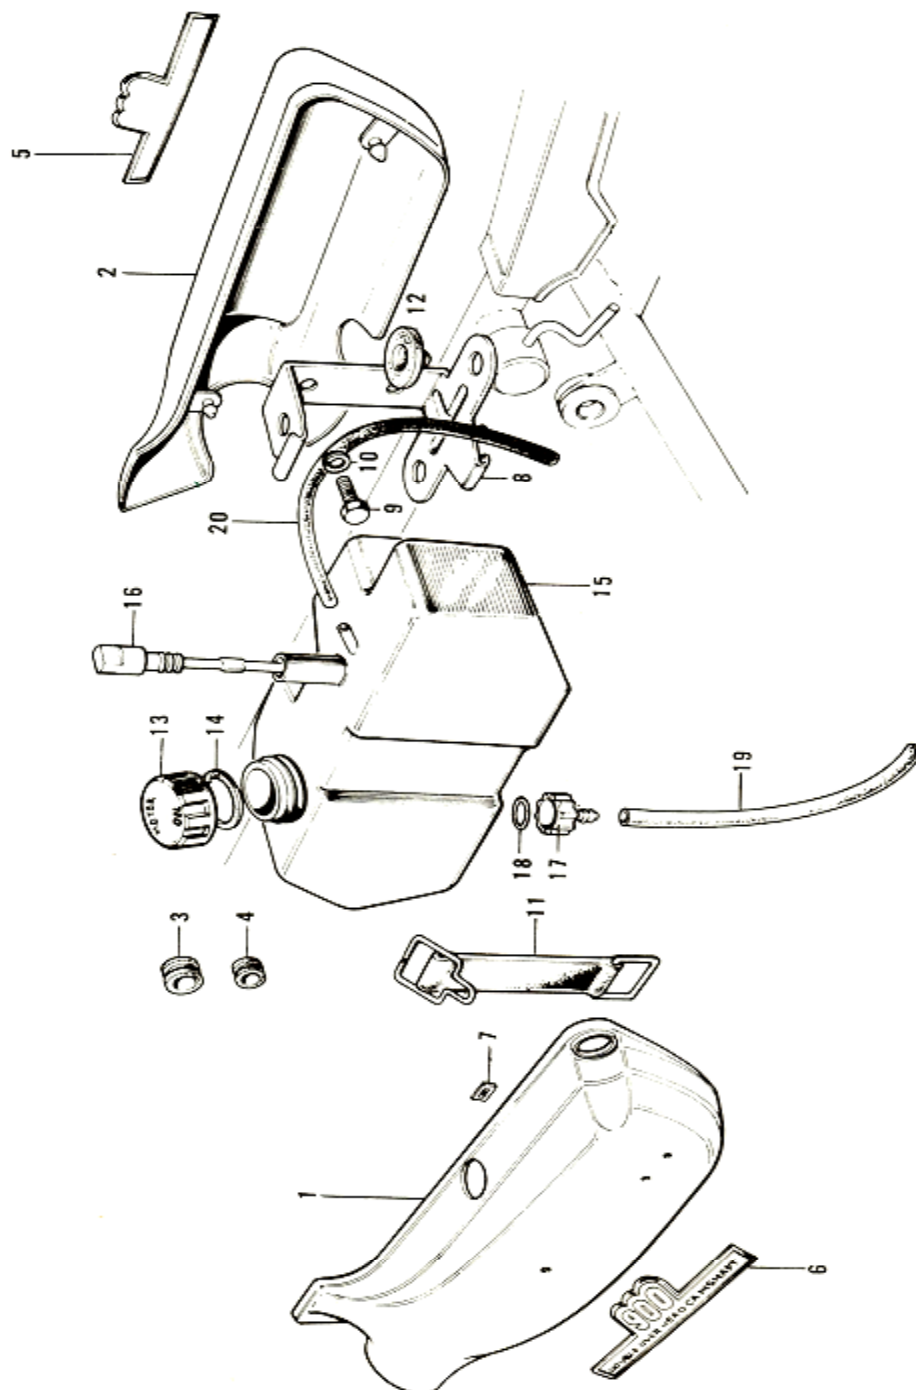

29. Oil Tank, Side Covers

29. Oil Tank, Side Covers

No.	Part No.	Q'TY	PART NAME	
1	~~36001-0362-R~~	1	COVER, LH side, Candyt. Super Red	NLA
1	~~36001-0362-S~~	1	COVER, LH side, Candytone Sky Blue	NLA
2	~~36007-0302-R~~	1	COVER, RH side, Candyt. Super Red	NLA
2	~~36007-0302-S~~	1	COVER, RH side, Candytone Sky Blue	NLA
3	92071-056	5	GROMMET, side cover	
4	92071-064	1	GROMMET, side cover	
5	56018-198	1	EMBLEM, side cover, RH	
6	56018-197	1	EMBLEM, side cover, LH	
7	92018-005	6	NUT, 3mm	
8	~~32131-001~~	1	BRACKET, oil tank	NLA
9	116B0-612	2	BOLT, hex head, 6x12	
10	461F0-600	2	WASHER, spring, 6mm	
11	92072-045	1	BAND, oil tank	
12	92075-078	3	RUBBER, oil tank bracket	
13	52003-020	1	CAP, oil tank	
14	92065-086	1	GASKET, oil tank cap	
15	~~52001-031~~	1	TANK, oil	NLA
16	~~52005-005~~	1	GAUGE, oil level	NLA
17	52020-001	1	FILTER, oil tank	
18	670B2-015	1	O-RING, 15mm	
19	92059-071	1	PIPE, oil	
20	92059-057	1	PIPE, oil tank breather