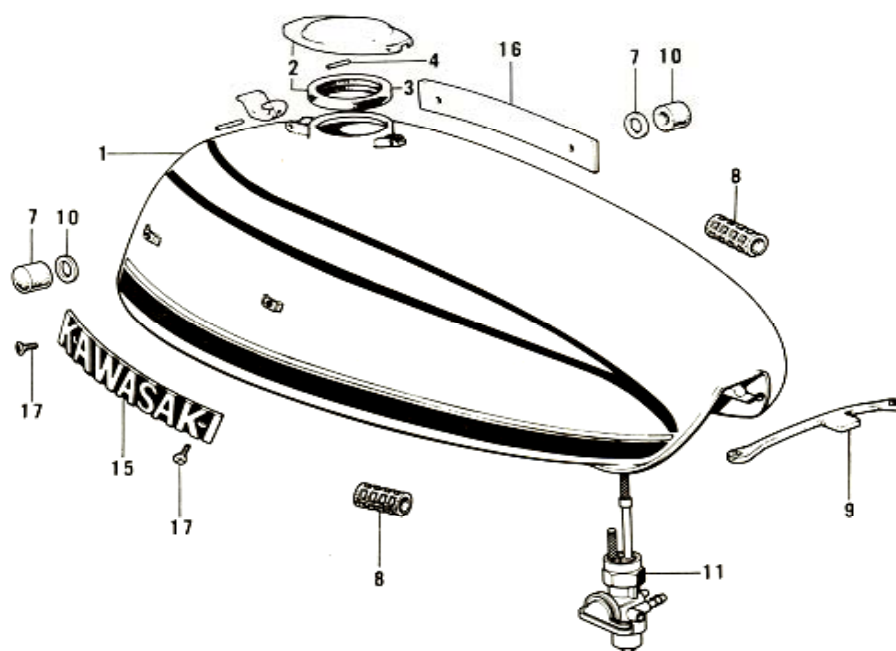

28. Fuel Tank

28. Fuel Tank

No.	Part No.	Q'TY	PART NAME	
1	51001-096-2R	1	TANK, fuel, Candyt. Super Red	NLA
1	51001-096-2S	1	TANK, fuel, Candytone Sky Blue	NLA
2	51048-007	1	CAP ASSY, fuel tank	
3	51059-008	1	GASKET, fuel tank cap	
4	92043-096	1	PIN, fuel tank cap fitting	NLA
5	92043-091	1	PIN, hook	NLA
6	51063-002	1	HOOK, fuel tank	NLA
7	92022-044	2	WASHER, plain, 25mm	
8	92075-084	2	RUBBER, fuel tank rear	
9	92072-042	1	BAND, fuel tank	
10	92075-125	2	RUBBER, fuel tank front	
11	51023-043	1	COCK ASSY, fuel	
12	51035-009	1	NUT, fuel cock joint	
13	92065-081	1	GASKET, fuel cock joint	
14	51037-010	1	GASKET, fuel cock cup	
15	56013-054	1	EMBLEM, fuel tank LH	
16	56014-049	1	EMBLEM, fuel tank RH	
17	92012-003	4	SCREW, countersunk head 3x6	
18	670B0-214	1	O-RING, 14mm