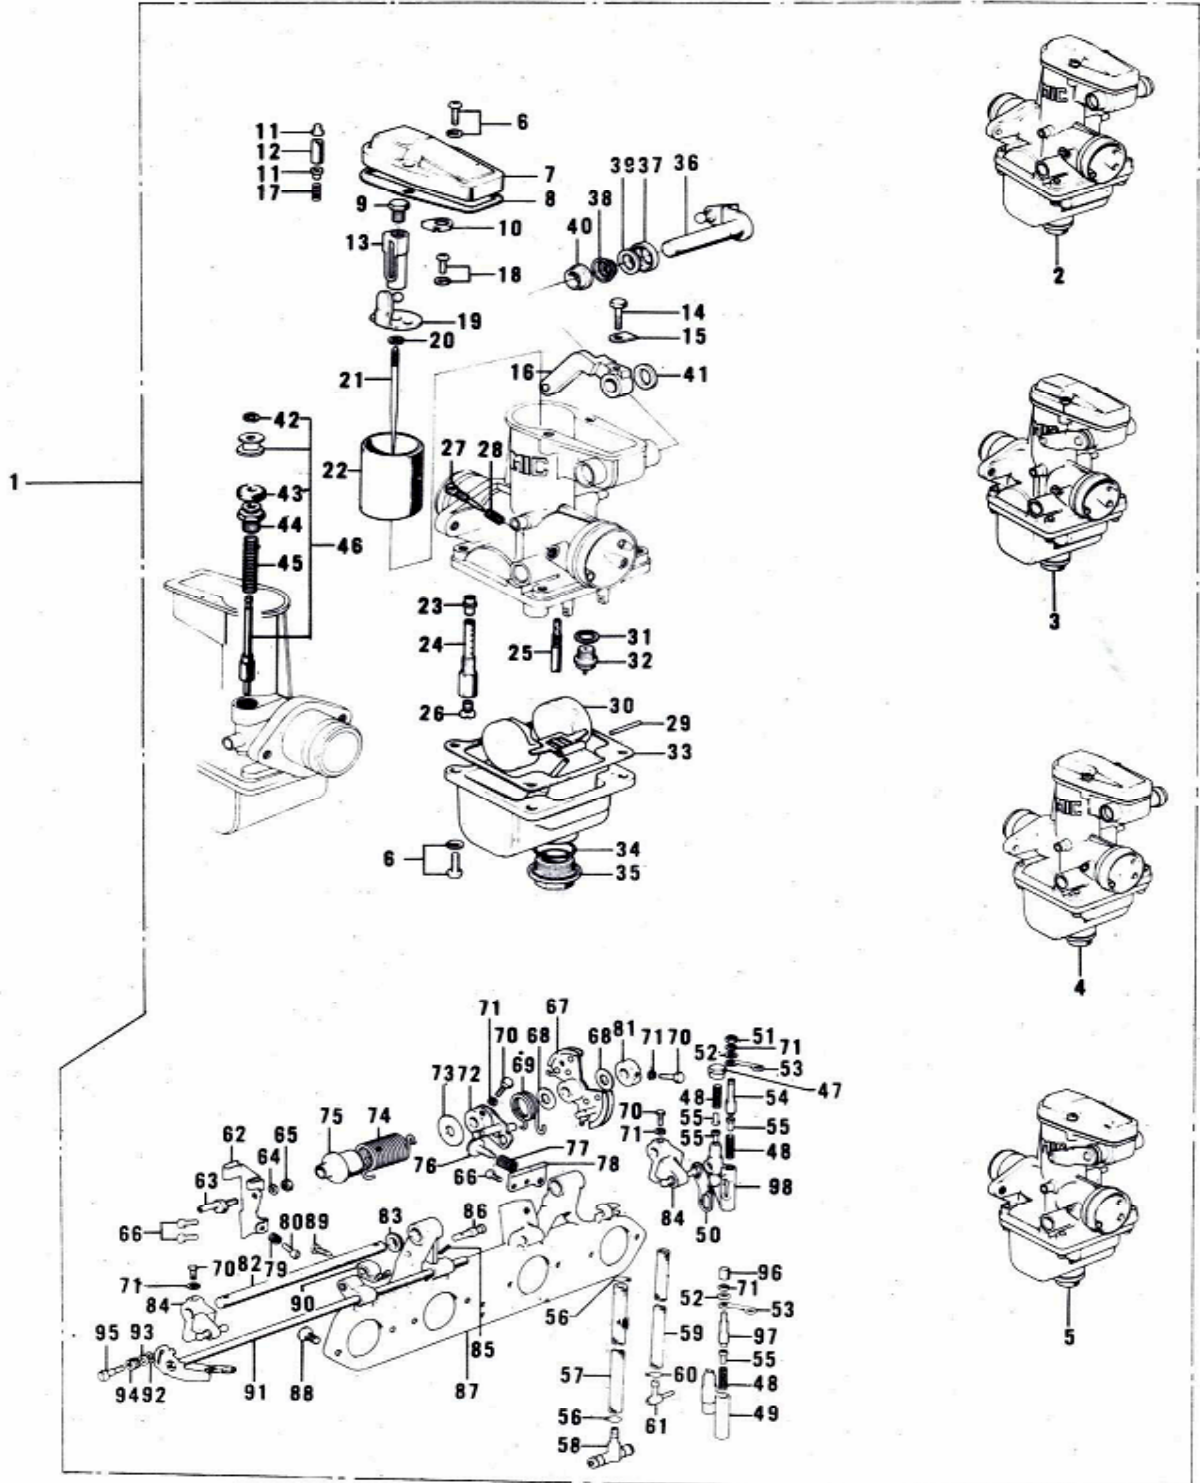

12. Carburetors 3/3

12. Carburetors 3/3

No.	Part No.	Q'TY	PART NAME	
84	16063-002	2	LEVER, B	NLA
85	16023-004	1	PIN, cotter	NLA
86	16042-006	1	PIN, spring hook	NLA
87	16065-019	1	HOLDER, carburetor	NLA
88	221B0-612	8	SCREW, countersunk head, 6x12	
89	16046-007	4	SCREW, slotted	NLA
90	16063-003	4	LEVER, starter plunger	NLA
91	16041-012	1	SHAFT, starter plunger	NLA
92	16039-019	1	WASHER, plain	
93	16039-020	1	WASHER, plain	NLA
94	16040-009	1	SPRING, F	
95	16046-005	1	SCREW, starter lever	NLA
96	16003-008	1	NUT, lock	NLA
97	16021-021	1	ADJUSTER, throttle stop	NLA
98	16065-020	2	HOLDER	NLA