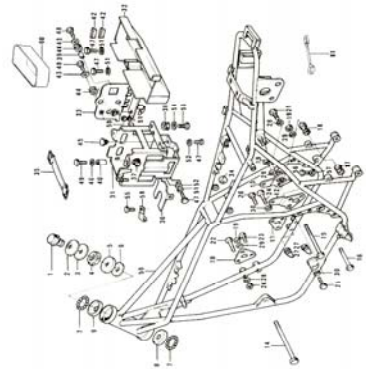

17. Frame 1/2