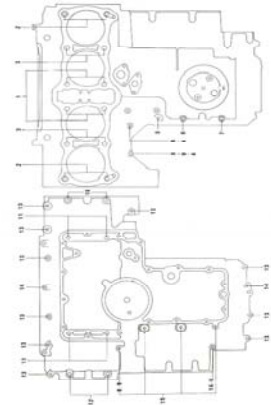

6. Crank Case Bolt & Stud Pattern