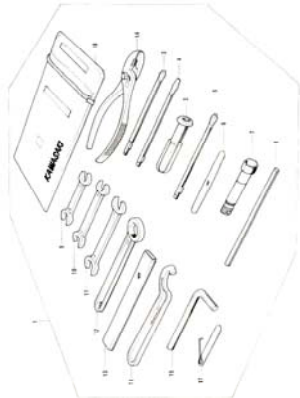

23. Front Hub

Pictorial Index 4/5

24. Rear Hub

25. Disc Brake Equipments A

26. Disc Brake Equipments B

27. Front Fork

28. Fuel Tank

29. Oil Tank, Side Covers

30. Dual Seat, Chain Covers

31. Cables

32. Electrical Equipments A 1/2

Pictorial Index 5/5

32. Electrical Equipments A 2/2

33. Electrical Equipments B

34. Electrical Equipments C

35. Tools

36. Special Service Tools

1. Cylinder Head

1. Cylinder Head

No.	Part No.	Q'TY	PART NAME	
1	11022-0052-H	1	COVER, cylinder head	NLA
2	11023-006	1	GASKET, cylinder head cover	
3	11002-0162-H	1	CYLINDER HEAD	NLA
4	12006-010	4	GUIDE, inlet valve	
5	12006-011	4	GUIDE, exhaust valve	
6	92036-023	8	CIRCLIP, valve guide	
7	92004-049	8	STUD, 6x30	
8	92042-007	8	PIN, dowel	
9	13034-030	16	BEARING, cam shaft	
10	92003-092	35	BOLT, hex head, 6x45	
11	92015-070	12	NUT, cylinder head	
12	92022-215	12	WASHER, plain, 10mm	
13	92068-006	4	PLUG	
14	92066-017	4	PLUG, cylinder head cover	
15	11004-066	2	GASKET, cylinder head	
16	220B0-618	8	SCREW, pan head, 6x18	
17	92123-001	4	CLAMP, carburetor holder	
18	220B0-520	4	SCREW, pan head, 5x20	
19	92087-006	1	GUIDE, tachometer cable	NLA
20	220B0-612	1	SCREW, pan head, 6x12	
21	92050-050	1	OIL SEAL, S06135	
22	670B1-510	1	O-RING, 10mm	
23	13223-006	1	GEAR, tachometer	
24	21126-007	4	CLAMP, ignition cord	
25	92070-037	4	SPARK PLUG, NGK B-8ES	
26	16065-028	2	HOLDER, carburetor RH	
27	16065-029	2	HOLDER, carburetor LH	