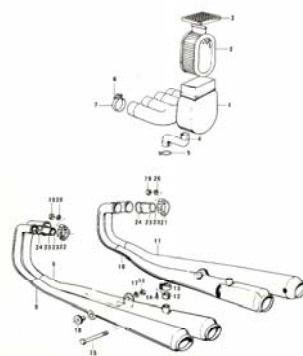

11. Engine Covers

12. Carburetors 1/3

12. Carburetors 2/3

12. Carburetors 3/3

13. Oil Pump, Oil Filter

14. Mufflers, Air Cleaner

15. Contact Breaker

Pictorial Index 3/5

4. Cam Chain, Tensioner

4. Cam Chain, Tensioner

No.	Part No.	Q'TY	PART NAME	
1	12057-001	1	IDLER ASSY, cam chain	
2	110G0-635	4	BOLT, hex head, 6x35	
3	92027-155	4	COLLAR, idler	
4	92075-119	2	RUBBER, idler	
5	92075-120	2	RUBBER, idler	
6	12057-002	2	IDLER ASSY, cam chain	
7	12052-005	2	SHAFT, guide roller	
8	12052-003	1	SHAFT	
9	92075-232	4	RUBBER, guide roller	
10	12048-001	1	TENSIONER ASSY, cam chain	
11	12055-002	1	ROLLER, cam chain guide	
12	92075-123	2	RUBBER, guide roller	
13	21070-003	1	CHAIN, cam shaft	
14	12054-001	1	ROD ASSY, push	NLA
15	92081-107	1	SPRING, tensioner	
16	12056-001	1	GASKET, tensioner holder	
17	12047-003	1	HOLDER, cam chain tensioner	NLA
18	410B0-600	2	WASHER, plain, 6mm	
19	110B0-620	2	BOLT, hex head, 6x20	
20	310B0-600	1	NUT, 6mm	
21	92003-093	1	BOLT, tensioner adjusting	NLA
22	12053-001	1	GUIDE, cam chain	
23	220B0-610	1	SCREW, pan head 6x10	