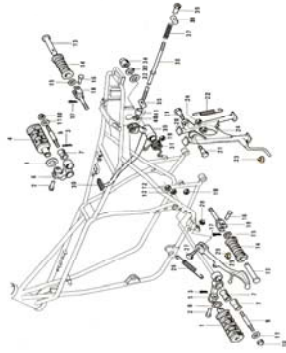

19. Footrests, Stands, Brake Pedal