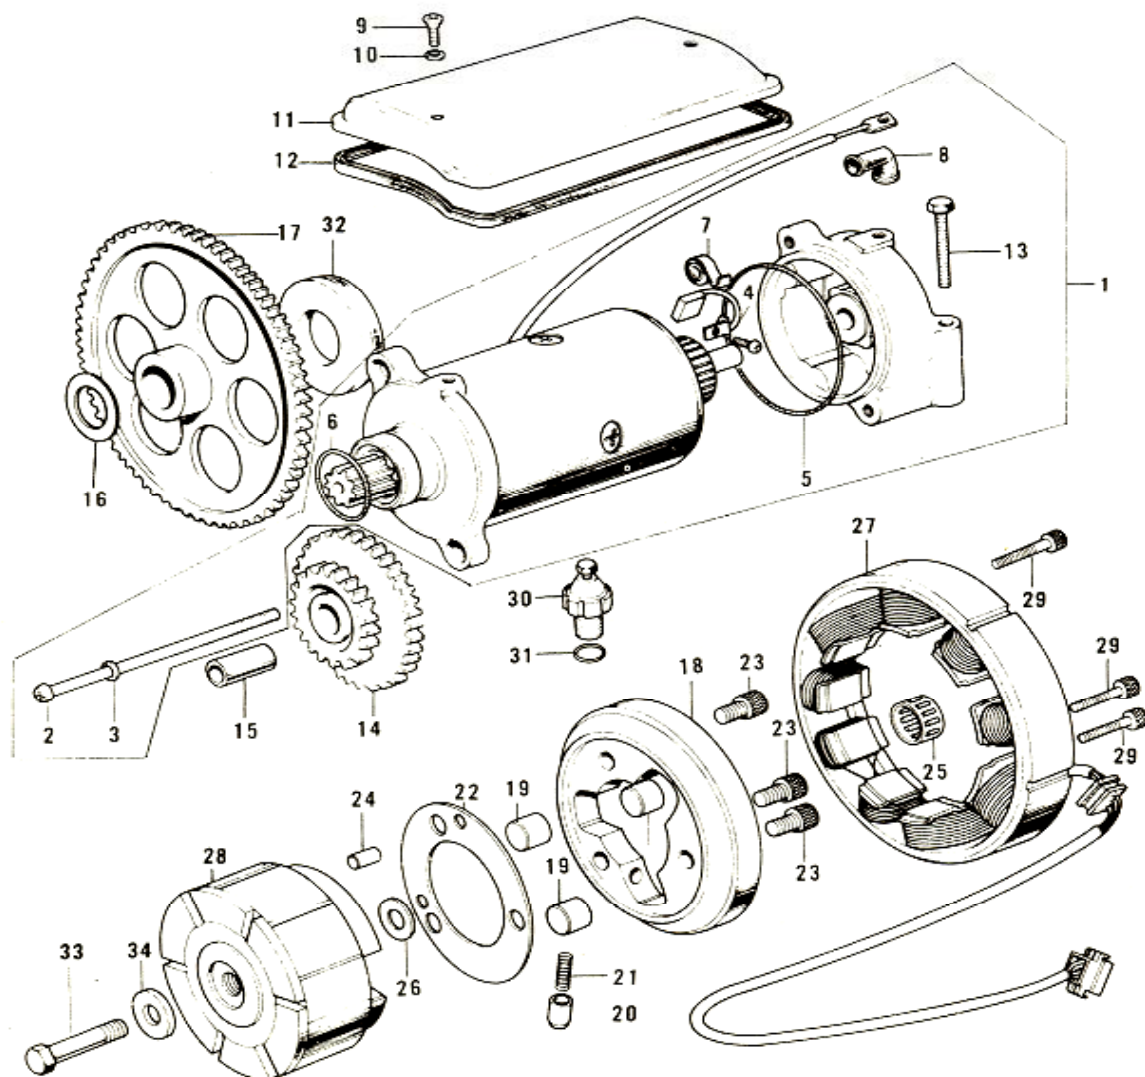

16. Starting Motor, Dynamo

16. Starting Motor, Dynamo

No.	Part No.	Q'TY	PART NAME	
1	21163-001	1	MOTOR ASSY, starting	NLA
2	21015-005	2	SCREW, pan head, 6x110	NLA
3	461F0-600	2	WASHER, spring, 6mm	
4	21039-003	2	BRUSH, carbon	
5	21027-003	1	O-RING	
6	21027-004	1	O-RING, 24mm	
7	21040-003	2	SPRING, carbon brush	
8	21017-017	1	CAP, starting motor terminal	
9	110N0-610	2	BOLT, hex head, 6x10	
10	410B0-600	2	WASHER, plain, 6mm	
11	21165-001	1	COVER, starting motor	NLA
12	21166-001	1	GASKET, starting motor cover	
13	110B0-656	2	BOLT, hex head, 6x56	
14	21167-002	1	GEAR, starting motor	
15	13002-007	1	PIN, piston	
16	92026-091	1	WASHER, thrust, 22mm	NLA
17	21167-003	1	GEAR, starting clutch 71 T	
18	13194-003	1	CLUTCH, starting	
19	92122-001	3	ROLLER, 15mm	
20	92043-087	3	PLUG	
21	92081-110	3	SPRING	
22	92026-082	1	PLATE, clutch starting	NLA
23	92003-104	3	BOLT, 8x16	
24	551A0-622	1	PIN, dowel, 6x22	NLA
25	92046-033	1	NEEDLE BEARING, K222620	NLA
26	92026-092	1	WASHER, plain, 22mm	
27	21001-024	1	DYNAMO ASSY	NLA
28	21007-014	1	STATOR ASSY	NLA
29	21007-023	1	ROTOR	NLA
30	120S0-635	3	BOLT, 6x35	
31	16144-002	1	SWITCH ASSY, oil pressure	
32	92055-055	1	O-RING, oil pressure switch	
33	92075-193	AR	DAMPER RUBBER 7.3t	
34	114G0-840	1	BOLT, hex head, 8x40	
35	92022-218	1	WASHER, plain, 8mm	NLA