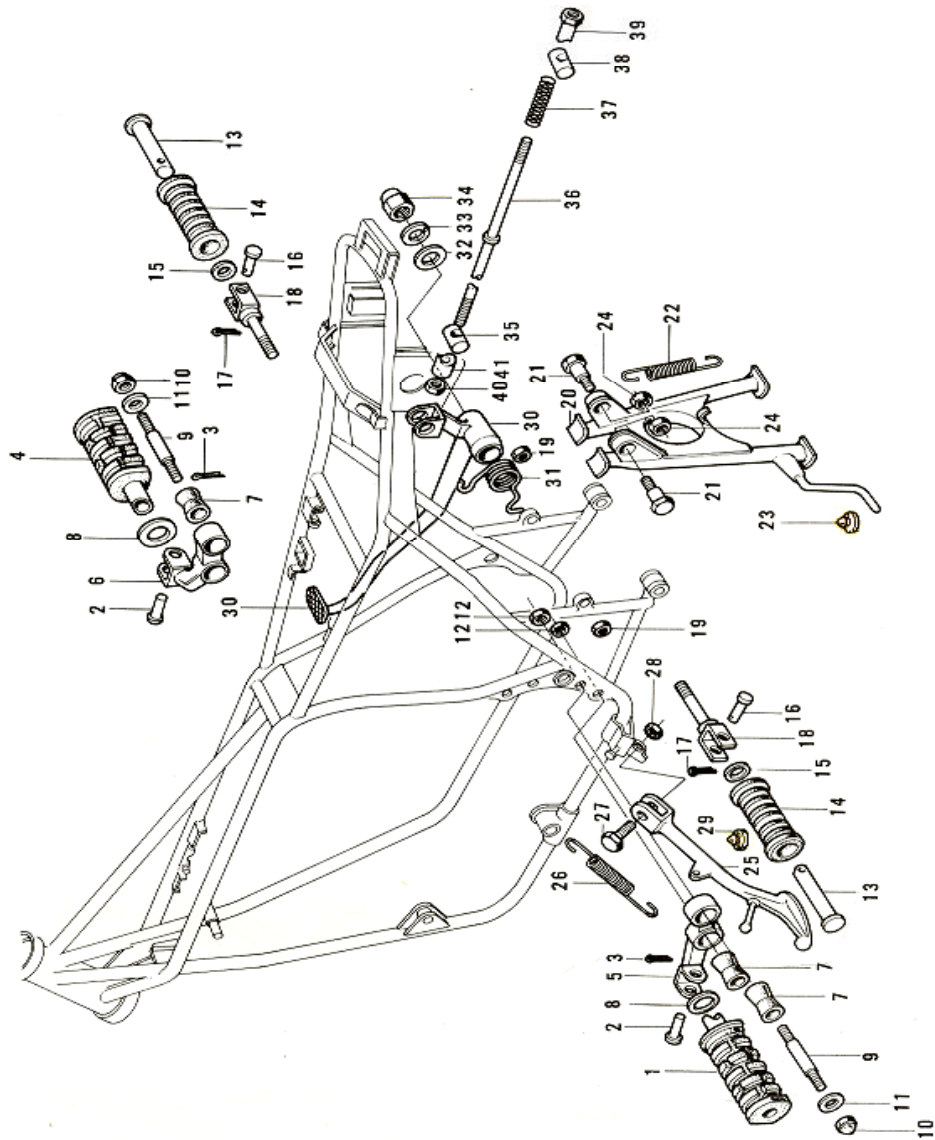

19. Footrests, Stands, Brake Pedal

19. Footrests, Stands, Brake Pedal

No.	Part No.	Q'TY	PART NAME	
1	34028-011	1	BAR, footrest, LH	NLA
2	92043-080	2	PIN, footrest bar fitting	
3	550D2-515	2	PIN, cotter, 2.5x15	
4	34028-012	1	BAR, footrest, RH	NLA
5	34003-036	1	BRACKET, footrest bar, LH	NLA
6	34003-037	1	BRACKET, footrest bar, RH	NLA
7	92075-140	4	RUBBER, footrest bar	
8	92022-204	2	WASHER, plain	NLA
9	92004-048	4	STUD, footrest bar fitting	NLA
10	92019-013	4	NUT, lock, 8mm	
11	92102-010	4	CAP, footrest bar	
12	315B1-000	4	NUT, 10mm	
13	34028-010	2	BAR, rear footrest	
14	92076-024	2	RUBBER, rear footrest	
15	92022-199	2	WASHER, plain	
16	92043-079	2	PIN, rear footrest fitting	
17	550D2-012	2	PIN, cotter, 2.0x12	
18	33028-011	2	BRACKET, rear footrest	NLA
19	315B1-200	2	NUT, 12mm	
20	34011-029	1	STAND, main	
21	34019-014	2	SHAFT, main stand	NLA
22	34023-012	1	SPRING, main stand	NLA
23	92075-015	1	RUBBER, main stand	
24	92016-044	2	NUT, 12mm	
25	34024-038	1	STAND, side	NLA
26	34025-005	1	SPRING, side stand	
27	92003-079	1	BOLT, side stand	
28	315B1-000	1	NUT, 10mm	
29	92075-157	1	RUBBER, side stand	
30	43001-044	1	PEDAL, brake	NLA
31	43005-021	1	SPRING, brake pedal	
32	92022-195	1	WASHER, plain	
33	461F0-800	1	WASHER, spring, 8mm	
34	92019-013	1	NUT, lock, 8mm	
35	92043-095	1	PIN, brake rod	
36	43011-017	1	ROD, brake	NLA
37	43012-002	1	SPRING, brake rod	
38	92043-065	1	PIN, brake rod	
39	92015-056	1	NUT, brake rod adjuster	
40	92019-008	1	NUT, lock	
41	92027-177	1	PIN, brake rod