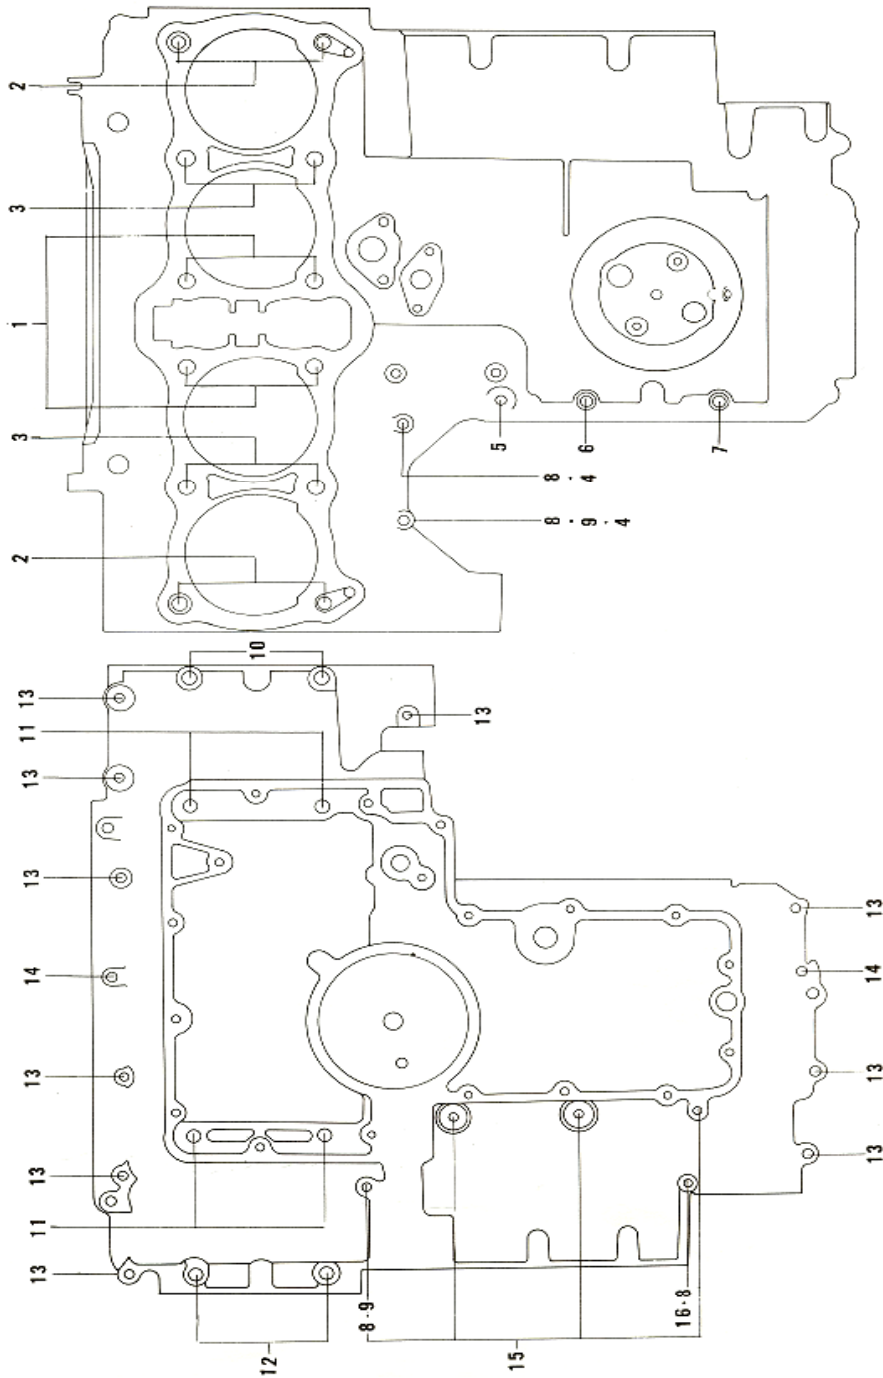

6. Crank Case Bolt & Stud Pattern

6. Crank Case Bolt & Stud Pattern

No.	Part No.	Q'TY	PART NAME	
1	92004-045	4	STUD, 10x190	
2	92004-047	4	STUD, 10x153	
3	92004-046	4	STUD, 10x184	
4	92003-109	2	BOLT, hex head, 6x41	
5	92003-110	1	BOLT, hex head, 6x54	NLA
6	92003-111	1	BOLT, hex head, 6x99	NLA
7	92003-113	1	BOLT, hex head, 6x116	NLA
8	21126-007	2	CLAMP, wiring harness	
9	410B0-600	1	WASHER, plain, 6mm	
10	92003-106	2	BOLT, hex head, 8x95	
11	92003-107	4	BOLT, hex head, 8x72	
12	92003-108	2	BOLT, hex head, 8x81	
13	92003-109	10	BOLT, hex head, 6x41	
14	92003-110	2	BOLT, hex head, 6x54	NLA
15	92003-112	4	BOLT, hex head, 6x94	
16	92003-114	1	BOLT, hex head, 6x72	NLA