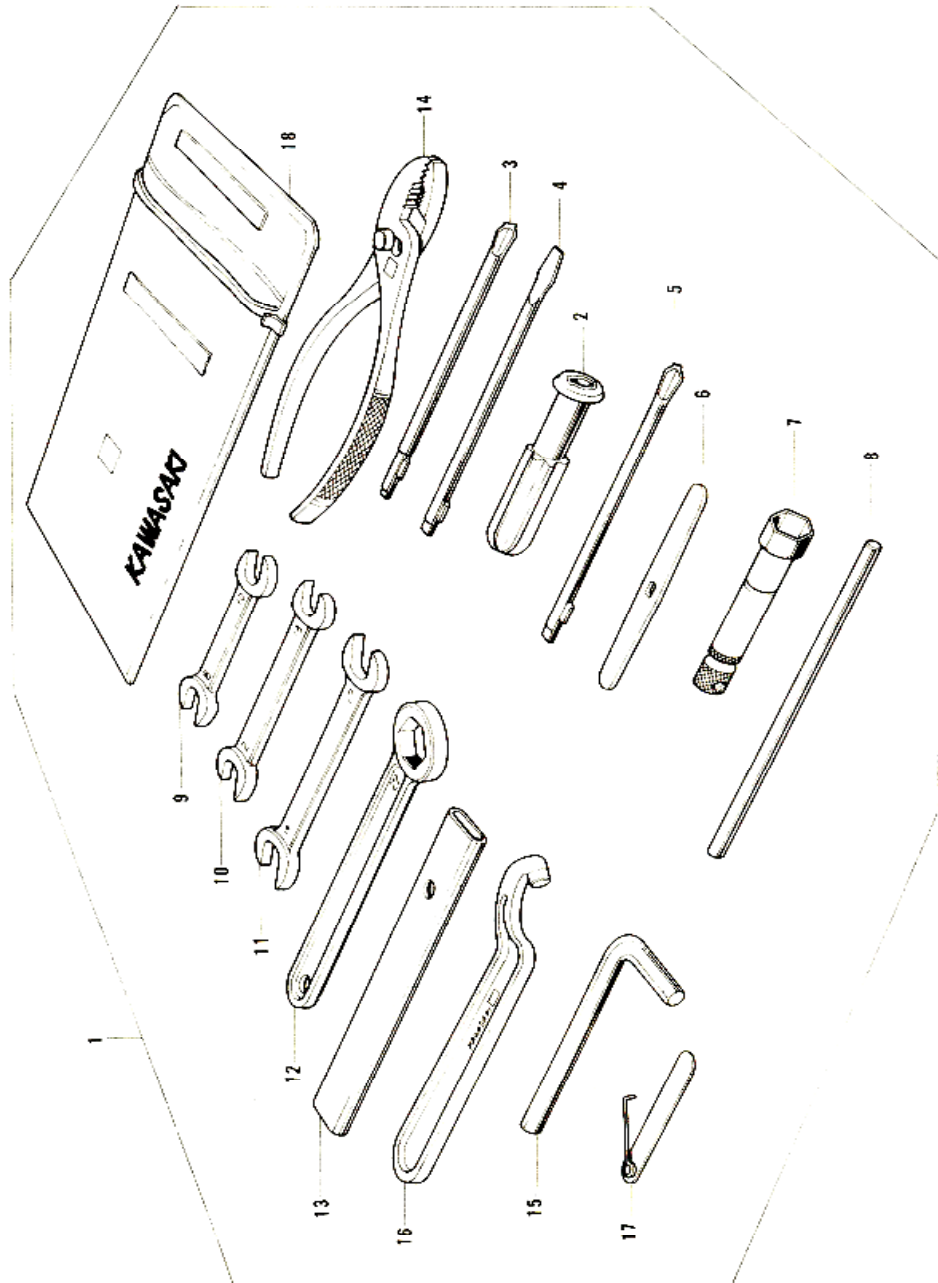

35. Tools

35. Tools

No.	Part No.	Q'TY	PART NAME	
1	~~56007-029~~	1	TOOL KIT	NLA
2	92106-004	1	GRIP, screw driver	
3	92107-006	1	SCREW DRIVER, #2 phillips	
4	92107-007	1	SCREW DRIVER, #3 slot	
5	92107-008	1	SCREW DRIVER, #3 phillips	
6	92110-1009	1	LEVER, screw driver	
7	92110-1050	1	WRENCH, spark plug	
8	92111-005	1	BAR, spark plug wrench	
9	92126-001	1	WRENCH, open end, 8x10	
10	~~92126-002~~	1	WRENCH, open end, 12x13	NLA
11	92110-1153	1	WRENCH, open end, 14x17	
12	92110-1147	1	WRENCH, box, 27mm	
13	92111-1052	1	BAR, wrench	
14	92112-003	1	PLIERS, 150mm	
15	~~92127-001~~	1	WRENCH, allen, 10mm	NLA
16	~~92108-007~~	1	ADJUSTER, rear shock absorber	NLA
17	~~92128-001~~	1	GAUGE, filler	NLA
18	56008-006	1	BAG, tool