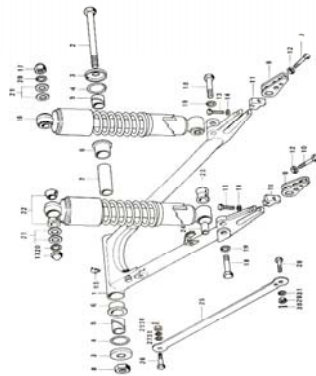

18. Swinging Arm, Rear Shock Abs.