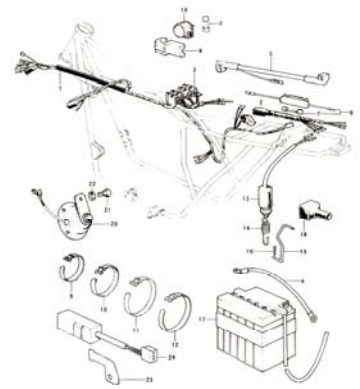

23. Front Hub

Pictorial Index 4/5

24. Rear Hub

25. Disc Brake Equipments A

26. Disc Brake Equipments B

27. Front Fork

28. Fuel Tank

29. Oil Tank, Side Covers

30. Dual Seat, Chain Covers

31. Cables

32. Electrical Equipments A 1/2

Pictorial Index 5/5

32. Electrical Equipments A 2/2

33. Electrical Equipments B

34. Electrical Equipments C

35. Tools

4. Cam Chain, Tensioner

4. Cam Chain, Tensioner

No.	Part No.	Q'TY	PART NAME	
1	12057-001	1	IDLER ASSY, cam chain	
2	110G0-635	4	BOLT, hex head, 6x35	
3	92027-155	4	COLLAR, idler	
4	92075-119	2	RUBBER, idler	
5	92075-120	2	RUBBER, idler	
6	12057-002	2	IDLER ASSY, cam chain	
7	12052-005	2	SHAFT, guide roller	
8	12052-003	1	SHAFT	
9	92075-232	4	RUBBER, guide roller	
10	12048-001	1	TENSIONER ASSY, cam chain	
11	12055-002	1	ROLLER, cam chain guide	
12	92075-123	2	RUBBER, guide roller	
13	21070-003	1	CHAIN, cam shaft	
14	12054-001	1	ROD ASSY, push	NLA
15	92081-107	1	SPRING, tensioner	
16	12056-001	1	GASKET, tensioner holder	
17	12047-003	1	HOLDER, cam chain tensioner	NLA
18	410B0-600	2	WASHER, plain, 6mm	
19	110B0-620	2	BOLT, hex head, 6x20	
20	310B0-600	1	NUT, 6mm	
21	92003-093	1	BOLT, tensioner adjusting	NLA
22	12053-001	1	GUIDE, cam chain	
23	220B0-610	1	SCREW, pan head 6x10	