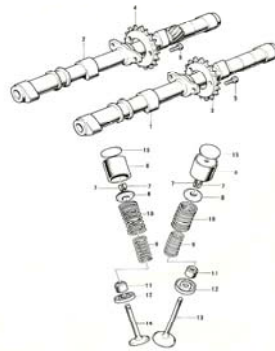

Index	page
1. Cylinder Head	8
2. Cam Shaft, Valve	10
3. Cylinder, Piston, Crank Shaft	12
4. Cam Chain, Tensioner	14
5. Crank Case	16
6. Crank Case Bolt & Stud Pattern	18
7. Clutch	20
8. Transmission Gears	22
9. Gear Change Mechanism	26
10. Kickstarter	28
11. Engine Covers	30
12. Carburetors	32
13. Oil Pump, Oil Filter	38
14. Mufflers, Air Cleaner	40
15. Contact Breaker	42
16. Starter Motor, Dynamo	44
17. Frame	46
18. Swinging Arm, Rear Shock Absorber	50
19. Footrests, Stands, Brake Pedal	52
20. Handlebar, Grips	54
21. Fenders	56
22. Wheels	58
23. Front Hub	60
24. Rear Hub	62
25. Disc Brake Equipments A	64
26. Disc Brake Equipments B	66
27. Front Fork	68
28. Fuel Tank	70
29. Oil Tank, Side Covers	72
30. Dual Seat, Chain Cover	74
31. Cables	76
32. Electrical Equipments A	78
33. Electrical Equipments B	82
34. Electrical Equipments C	84
35. Tools	86
36. Special Service Tools	88
37. N° Verzeichnis	90

NLA = nicht mehr lieferbar

NLA = n'est plus livrable

NLA = non è più disponibile

Pictorial Index 1/5

1. Cylinder Head

2. Cam Shaft, Valve

3. Cylinder, Piston, Crank Shaft

4. Cam Chain, Tensioner

4. Cam Chain, Tensioner

4. Cam Chain, Tensioner

No.	Part No.	Q'TY	PART NAME	
1	12057-001	1	IDLER ASSY, cam chain	
2	110G0-635	4	BOLT, hex head, 6x35	
3	92027-155	4	COLLAR, idler	
4	92075-119	2	RUBBER, idler	
5	92075-120	2	RUBBER, idler	
6	12057-002	2	IDLER ASSY, cam chain	
7	12052-005	2	SHAFT, guide roller	
8	12052-003	1	SHAFT	
9	92075-232	4	RUBBER, guide roller	
10	12048-001	1	TENSIONER ASSY, cam chain	
11	12055-002	1	ROLLER, cam chain guide	
12	92075-123	2	RUBBER, guide roller	
13	21070-003	1	CHAIN, cam shaft	
14	12054-001	1	ROD ASSY, push	NLA
15	92081-107	1	SPRING, tensioner	
16	12056-001	1	GASKET, tensioner holder	
17	12047-003	1	HOLDER, cam chain tensioner	NLA
18	410B0-600	2	WASHER, plain, 6mm	
19	110B0-620	2	BOLT, hex head, 6x20	
20	310B0-600	1	NUT, 6mm	
21	92003-093	1	BOLT, tensioner adjusting	NLA
22	12053-001	1	GUIDE, cam chain	
23	220B0-610	1	SCREW, pan head 6x10	