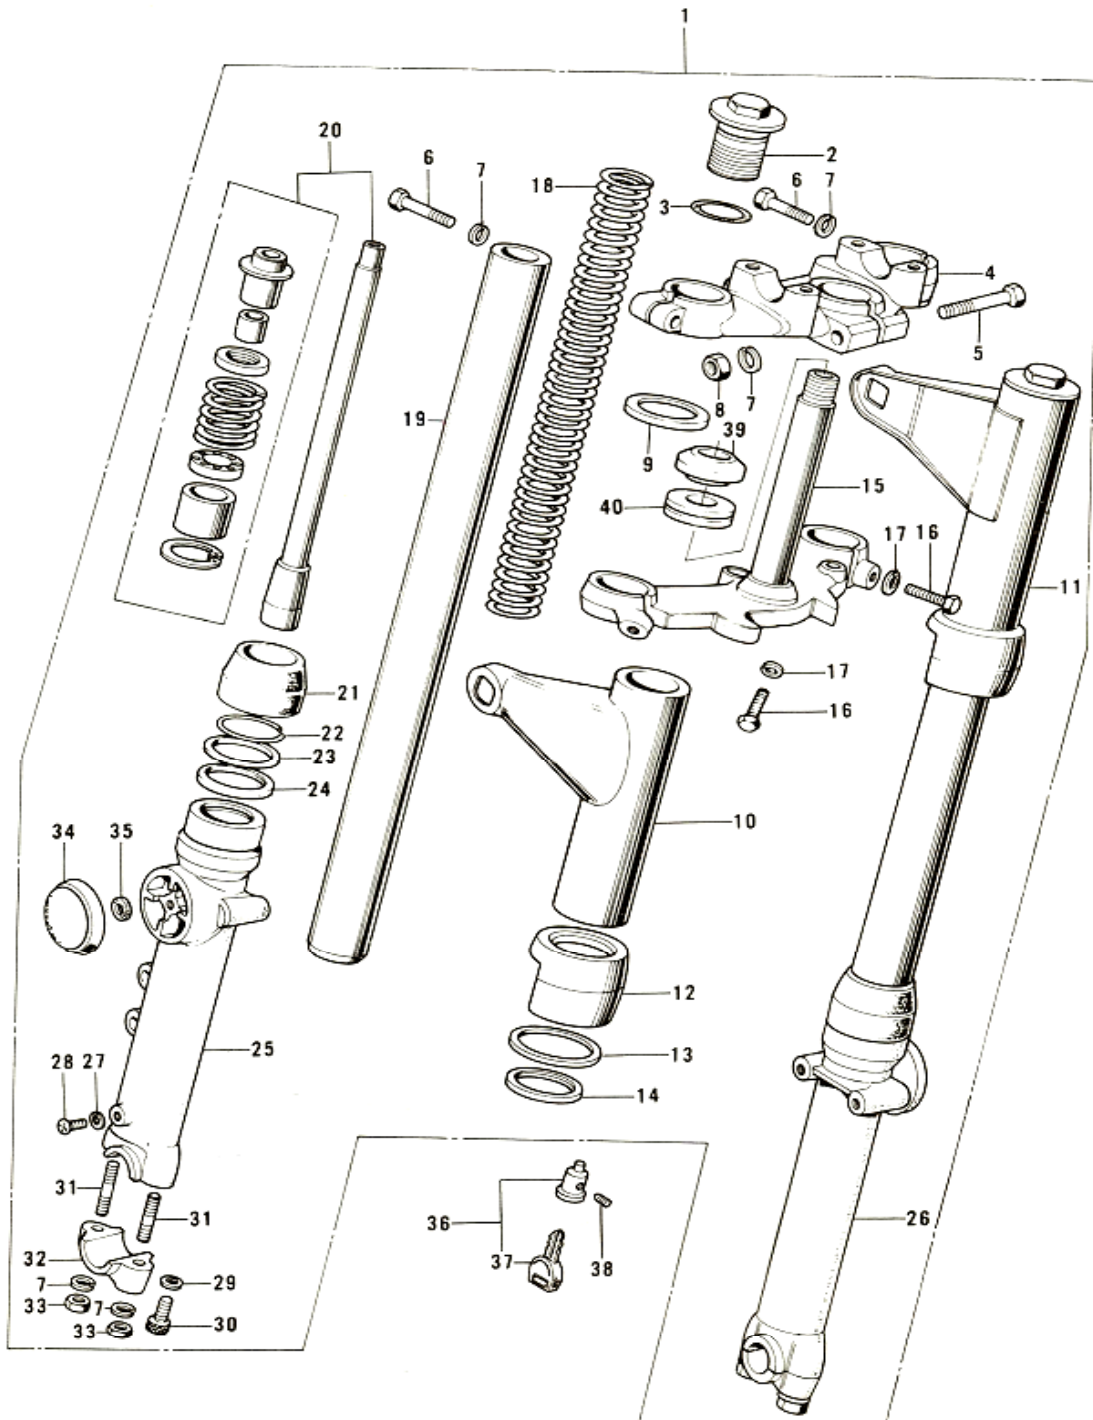

27. Front Fork

27. Front Fork

No.	Part No.	Q'TY	PART NAME	
1	44001-163	1	FRONT FORK ASSY	NLA
2	44062-003	2	BOLT, fork top	NLA
3	44046-015	2	O-RING, fork top	NLA
4	44039-045	1	HEAD, steering stem	NLA
5	44041-038	1	BOLT, hex head, 8x56	
6	44041-048	2	BOLT, hex head, 8x35	
7	461F0-800	7	WASHER, spring, 8mm	
8	310N0-800	1	NUT, 8mm	NLA
9	44064-005	2	WASHER, fork cover	
10	44033-072	1	COVER, LH fork	NLA
11	44034-072	1	COVER, RH fork	NLA
12	44064-006	2	GUIDE, fork cover	NLA
13	44064-008	2	WASHER, fork cover guide	NLA
14	44045-038	2	GASKET, fork cover	
15	44037-063	1	STEM, steering	NLA
16	92003-064	2	BOLT, hex head, 12x36	
17	461F1-200	2	WASHER, spring, 12mm	
18	44026-042	2	SPRING, fork	NLA
19	44013-037	2	TUBE, fork inner	
20	44022-028	2	CYLINDER, fork	NLA
21	44010-018	2	DUST SHIELD, fork	
22	44044-012	2	CIRCLIP	
23	44043-044	2	WASHER, plain	
24	44009-014	2	OIL SEAL	
25	44005-045	1	TUBE, LH fork outer	NLA
26	44006-043	1	TUBE, RH fork outer	NLA
27	44045-002	2	GASKET, fork drain	
28	220B0-408	2	SCREW, pan head, 4x8	
29	44045-034	2	GASKET, fork cylinder bolt	
30	44041-040	2	BOLT, fork cylinder	
31	172G0-835	4	STUD, 8x35	
32	44063-003	2	HOLDER, front axle	NLA
33	311B0-800	4	NUT, 8mm	
34	44062-005	2	CAP, fork outer tube	NLA
35	92094-011	2	RUBBER, reflector	
36	27016-027	1	LOCK ASSY, steering	
37	27008-0465-1	1	KEY SET, #751	NLA
37	27008-0465-2	1	KEY SET, #752	NLA
37	27008-0465-3	1	KEY SET, #753	NLA
37	27008-0465-4	1	KEY SET, #754	NLA
37	27008-0465-5	1	KEY SET, #755	NLA
38	92014-012	1	SCREW, steering lock fitting	
39	92047-012	1	CONE, steering stem	
40	92056-003	1	OIL SEAL, steering stem