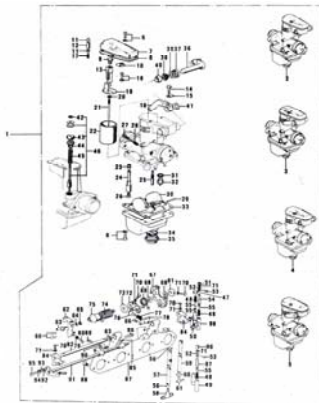

NLA = nicht mehr lieferbar

NLA = n'est plus livrable

NLA = non è più disponibile

Pictorial Index 1/5

1. Cylinder Head

2. Cam Shaft, Valve

3. Cylinder, Piston, Crank Shaft

4. Cam Chain, Tensioner

5. Crank Case

6. Crank Case Bolt & Stud Pattern

7. Clutch

8. Transmission Gears 1/2

8. Transmission Gears 2/2

Pictorial Index 2/5

9. Gear Change Mechanism

10. Kickstarter

11. Engine Covers

12. Carburetors 1/3

12. Carburetors 2/3

12. Carburetors 3/3

13. Oil Pump, Oil Filter

14. Mufflers, Air Cleaner

15. Contact Breaker

Pictorial Index 3/5

4. Cam Chain, Tensioner

4. Cam Chain, Tensioner

No.	Part No.	Q'TY	PART NAME	
1	12057-001	1	IDLER ASSY, cam chain	
2	110G0-635	4	BOLT, hex head, 6x35	
3	92027-155	4	COLLAR, idler	
4	92075-119	2	RUBBER, idler	
5	92075-120	2	RUBBER, idler	
6	12057-002	2	IDLER ASSY, cam chain	
7	12052-005	2	SHAFT, guide roller	
8	12052-003	1	SHAFT	
9	92075-232	4	RUBBER, guide roller	
10	12048-001	1	TENSIONER ASSY, cam chain	
11	12055-002	1	ROLLER, cam chain guide	
12	92075-123	2	RUBBER, guide roller	
13	21070-003	1	CHAIN, cam shaft	
14	12054-001	1	ROD ASSY, push	NLA
15	92081-107	1	SPRING, tensioner	
16	12056-001	1	GASKET, tensioner holder	
17	12047-003	1	HOLDER, cam chain tensioner	NLA
18	410B0-600	2	WASHER, plain, 6mm	
19	110B0-620	2	BOLT, hex head, 6x20	
20	310B0-600	1	NUT, 6mm	
21	92003-093	1	BOLT, tensioner adjusting	NLA
22	12053-001	1	GUIDE, cam chain	
23	220B0-610	1	SCREW, pan head 6x10	