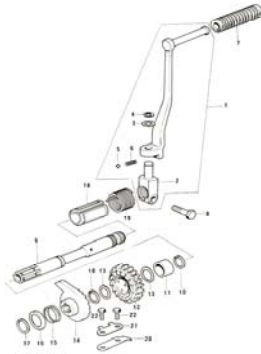

NLA = nicht mehr lieferbar

NLA = n'est plus livrable

NLA = non è più disponibile

Pictorial Index 1/5

1. Cylinder Head

2. Cam Shaft, Valve

3. Cylinder, Piston, Crank Shaft

4. Cam Chain, Tensioner

5. Crank Case

6. Crank Case Bolt & Stud Pattern

7. Clutch

8. Transmission Gears 1/2

8. Transmission Gears 2/2

Pictorial Index 2/5

9. Gear Change Mechanism

10. Kickstarter

4. Cam Chain, Tensioner

4. Cam Chain, Tensioner

No.	Part No.	Q'TY	PART NAME	
1	12057-001	1	IDLER ASSY, cam chain	
2	110G0-635	4	BOLT, hex head, 6x35	
3	92027-155	4	COLLAR, idler	
4	92075-119	2	RUBBER, idler	
5	92075-120	2	RUBBER, idler	
6	12057-002	2	IDLER ASSY, cam chain	
7	12052-005	2	SHAFT, guide roller	
8	12052-003	1	SHAFT	
9	92075-232	4	RUBBER, guide roller	
10	12048-001	1	TENSIONER ASSY, cam chain	
11	12055-002	1	ROLLER, cam chain guide	
12	92075-123	2	RUBBER, guide roller	
13	21070-003	1	CHAIN, cam shaft	
14	12054-001	1	ROD ASSY, push	NLA
15	92081-107	1	SPRING, tensioner	
16	12056-001	1	GASKET, tensioner holder	
17	12047-003	1	HOLDER, cam chain tensioner	NLA
18	410B0-600	2	WASHER, plain, 6mm	
19	110B0-620	2	BOLT, hex head, 6x20	
20	310B0-600	1	NUT, 6mm	
21	92003-093	1	BOLT, tensioner adjusting	NLA
22	12053-001	1	GUIDE, cam chain	
23	220B0-610	1	SCREW, pan head 6x10	