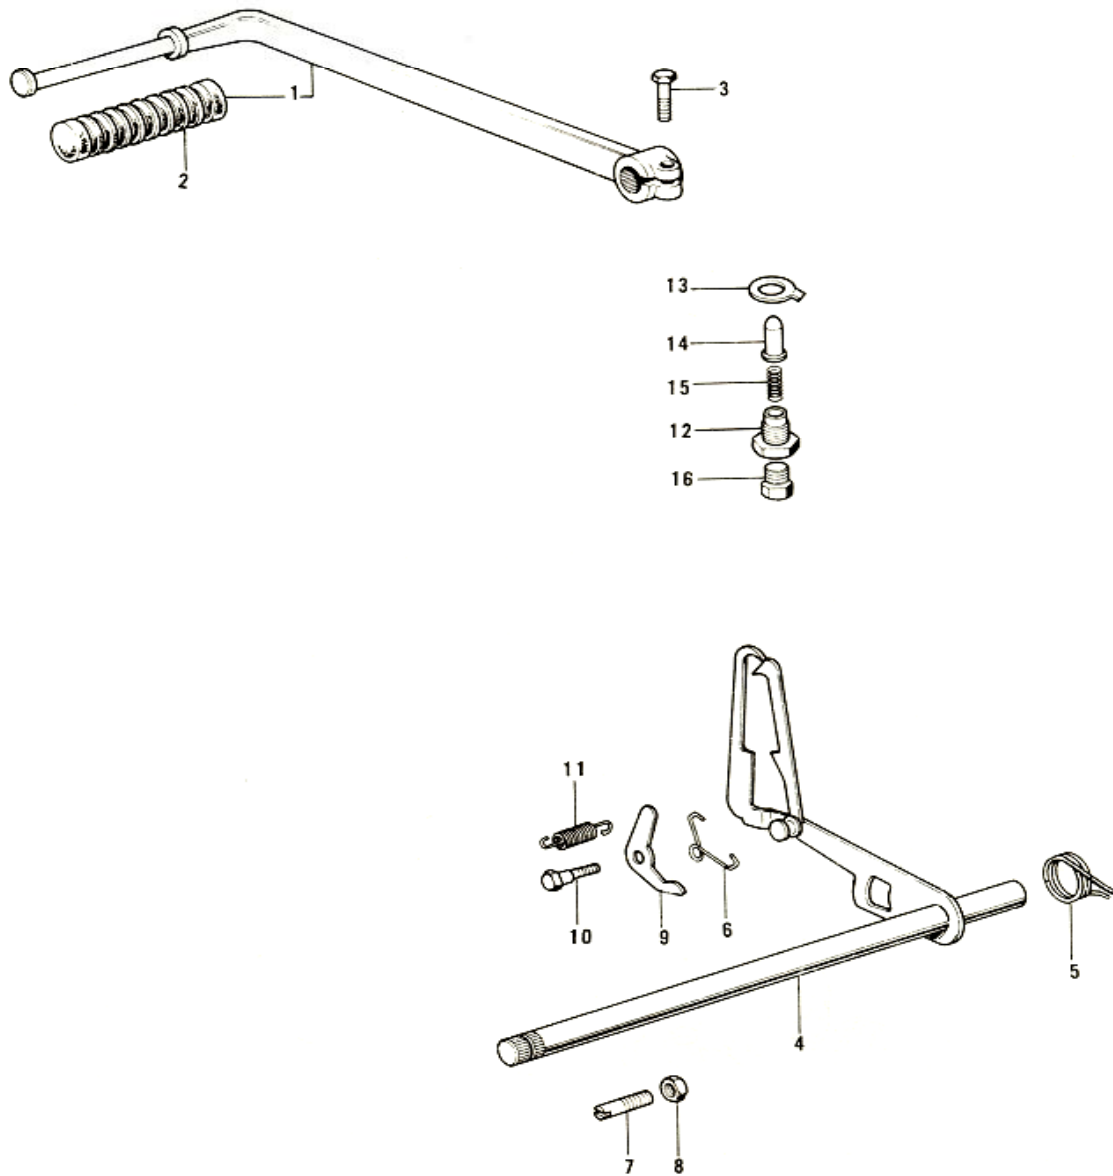

9. Gear Change Mechanism

9. Gear Change Mechanism

No.	Part No.	Q'TY	PART NAME	
1	13242-006	1	PEDAL ASSY, gear change	
2	13157-004	1	RUBBER, change pedal	
3	110N0-620	1	BOLT, hex head, 6x20	
4	13161-029	1	LEVER ASSY, gear change	
5	92083-021	1	SPRING, change pedal return	
6	92083-018	1	SPRING, change lever	
7	92043-058	1	PIN, change drum return spring	NLA
8	312B0800	1	NUT, 8mm	
9	13168-024	1	LEVER, change drum	NLA
10	92001-012	1	BOLT, change drum lever	
11	92081-051	1	SPRING, change drum lever	
12	92001-112	1	BOLT, change drum positioning	NLA
13	92024-047	1	WASHER, lock	NLA
14	92043-085	1	PIN	NLA
15	92081-106	1	SPRING, change drum positioning	
16	92001-119	1	BOLT