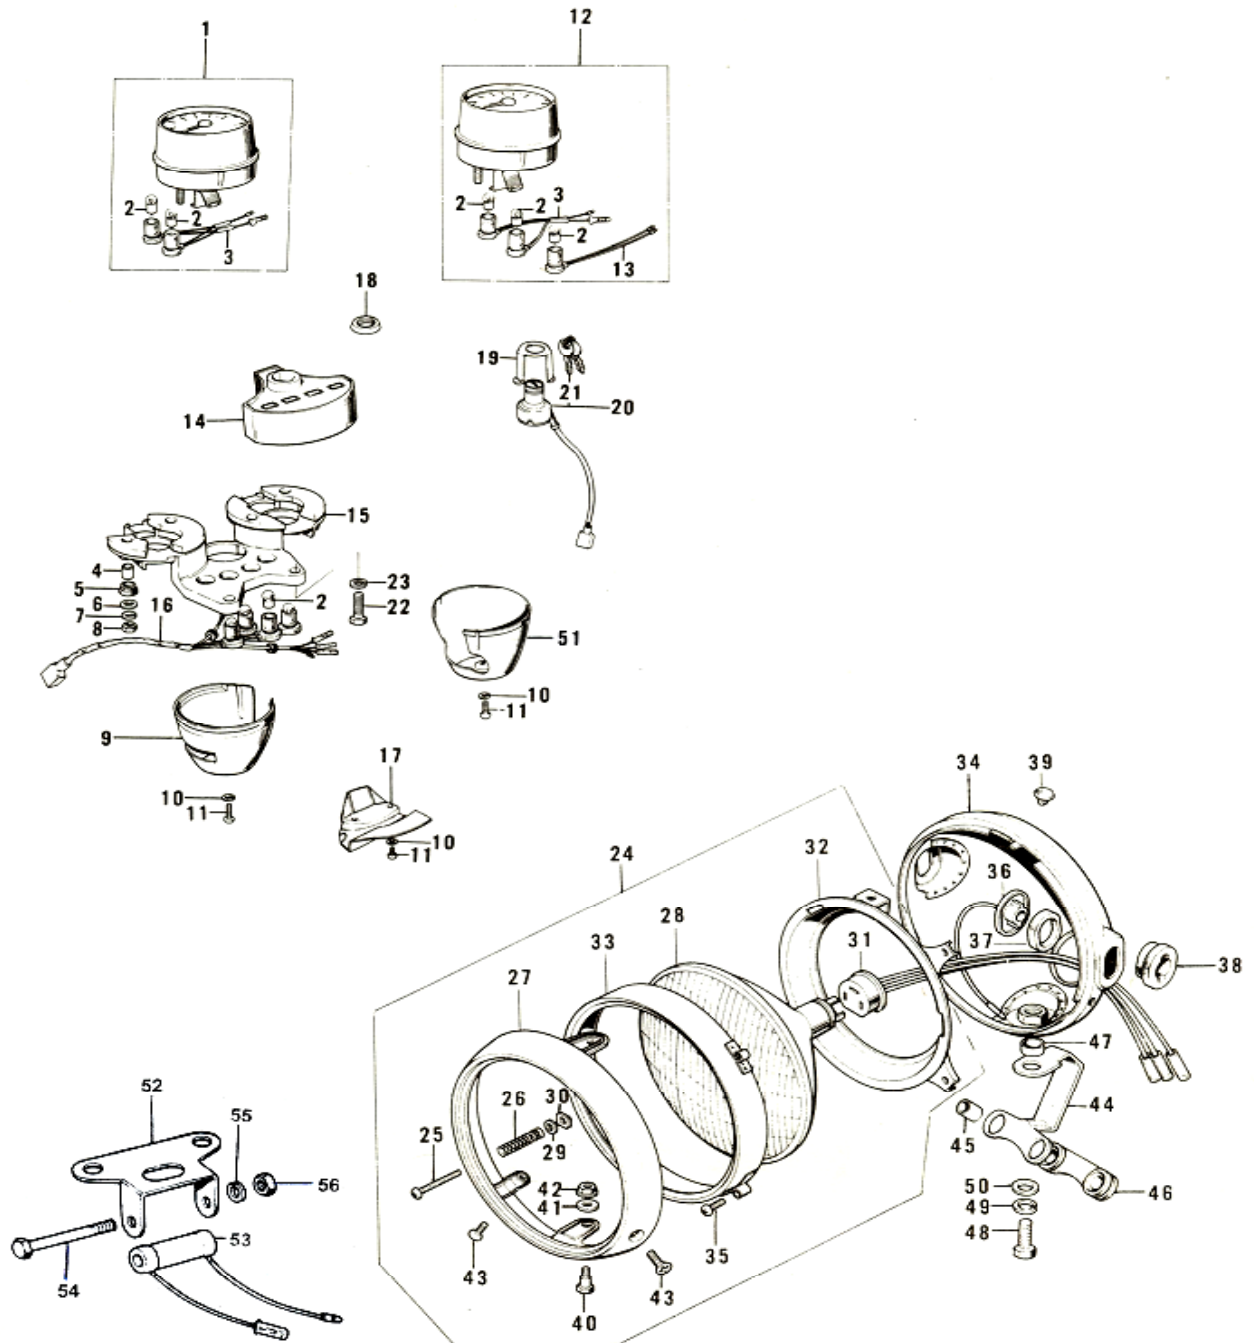

32. Electrical Equipments A 1/2

32. Electrical Equipments A 1/2

No.	Part No.	Q'TY	PART NAME	
1	25002-065	1	SPEEDOMETER ASSY, KMH	
2	92069-018	9	BULB, 12V-3W (10-12929)	
3	25011-027	2	SOCKET ASSY, meter	
4	92027-174	4	COLLAR, meter	
5	92075-172	4	DAMPER RUBBER, meter	
6	92022-241	4	WASHER, plain, 5mm	
7	461F0-500	4	WASHER, spring, 5mm	
8	312B0-500	4	NUT, 5mm	
9	25012-010	1	COVER, speedometer	
10	461F0-300	5	WASHER, spring, 3mm	
11	220B0-308	5	SCREW, pan head, 3x8	
12	25015-025	1	TACHOMETER ASSY	
13	25011-043	1	SOCKET ASSY, tachometer	NLA
14	25023-011	1	COVER, indicator lamp	NLA
15	25008-036	1	BRACKET , meter	
16	25011-042	1	SOCKET ASSY, indicator lamp	NLA
17	25024-001	1	COVER, wiring harness	NLA
18	27007-004	1	NUT, ignition switch lock	NLA
19	27019-003	1	HOLDER, igniton switch	NLA
20	27005-042	1	SWITCH ASSY, ignition	NLA
21	27008-0465-1	1	KEY SET, #751	NLA
21	27008-0465-2	1	KEY SET, #752	NLA
21	27008-0465-3	1	KEY SET, #753	NLA
21	27008-0465-4	1	KEY SET, #754	NLA
21	27008-0465-5	1	KEY SET, #755	NLA
22	410N0-832	2	BOLT, hex head, 8x32	NLA
23	461F0-800	2	WASHER, spring, 8mm	
24	23004-058	1	LAMP UNIT, head	NLA
25	23019-021	1	SCREW, focus adjusting	
26	23014-005	1	SPRING, focus adjusting	
27	23006-038	1	RIM, head lamp	
28	23007-041	1	SEALD BEAM UNIT	
29	23021-004	1	WASHER, plain, 5mm	
30	23020-018	1	NUT, 5mm	
31	23008-037	1	SOCKET, head lamp	NLA
32	23074-001	1	RING, head lamp mounting	
33	23072-001	1	RING, head lamp mounting	
34	23005-0372-1	1	BODY, head lamp	NLA
35	220B0-306	2	SCREW, pan head, 3x6	
36	23076-005	2	COLLAR, head lamp body	
37	23066-016	2	DAMPER RUBBER, lamp body	
38	23066-015	2	DAMPER RUBBER, lamp body	
39	92074-006	1	PLUG, rubber