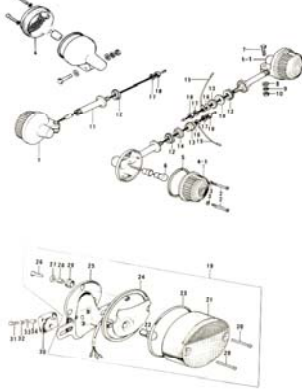

33. Electrical Equipments B