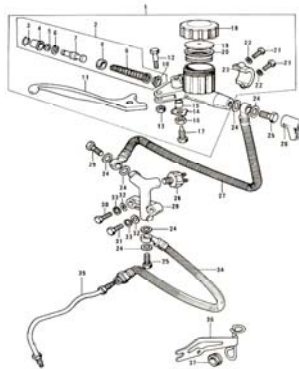

23. Front Hub

Pictorial Index 4/5

24. Rear Hub

25. Disc Brake Equipments A

26. Disc Brake Equipments B

27. Front Fork

28. Fuel Tank

29. Oil Tank, Side Covers

4. Cam Chain, Tensioner

4. Cam Chain, Tensioner

No.	Part No.	Q'TY	PART NAME	
1	12057-001	1	IDLER ASSY, cam chain	
2	110G0-635	4	BOLT, hex head, 6x35	
3	92027-155	4	COLLAR, idler	
4	92075-119	2	RUBBER, idler	
5	92075-120	2	RUBBER, idler	
6	12057-002	2	IDLER ASSY, cam chain	
7	12052-005	2	SHAFT, guide roller	
8	12052-003	1	SHAFT	
9	92075-232	4	RUBBER, guide roller	
10	12048-001	1	TENSIONER ASSY, cam chain	
11	12055-002	1	ROLLER, cam chain guide	
12	92075-123	2	RUBBER, guide roller	
13	21070-003	1	CHAIN, cam shaft	
14	12054-001	1	ROD ASSY, push	NLA
15	92081-107	1	SPRING, tensioner	
16	12056-001	1	GASKET, tensioner holder	
17	12047-003	1	HOLDER, cam chain tensioner	NLA
18	410B0-600	2	WASHER, plain, 6mm	
19	110B0-620	2	BOLT, hex head, 6x20	
20	310B0-600	1	NUT, 6mm	
21	92003-093	1	BOLT, tensioner adjusting	NLA
22	12053-001	1	GUIDE, cam chain	
23	220B0-610	1	SCREW, pan head 6x10	