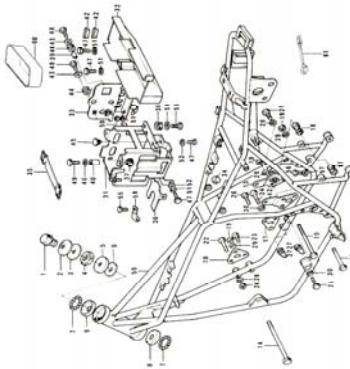

17. Frame 1/2