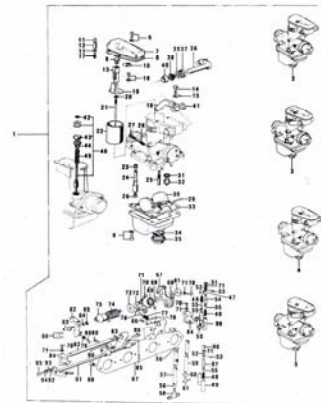

11. Engine Covers

12. Carburetors 1/3

12. Carburetors 2/3

12. Carburetors 3/3

13. Oil Pump, Oil Filter

14. Mufflers, Air Cleaner

15. Contact Breaker

Pictorial Index 3/5

4. Cam Chain, Tensioner

4. Cam Chain, Tensioner

No.	Part No.	Q'TY	PART NAME	
1	12057-001	1	IDLER ASSY, cam chain	
2	110G0-635	4	BOLT, hex head, 6x35	
3	92027-155	4	COLLAR, idler	
4	92075-119	2	RUBBER, idler	
5	92075-120	2	RUBBER, idler	
6	12057-002	2	IDLER ASSY, cam chain	
7	12052-005	2	SHAFT, guide roller	
8	12052-003	1	SHAFT	
9	92075-232	4	RUBBER, guide roller	
10	12048-001	1	TENSIONER ASSY, cam chain	
11	12055-002	1	ROLLER, cam chain guide	
12	92075-123	2	RUBBER, guide roller	
13	21070-003	1	CHAIN, cam shaft	
14	12054-001	1	ROD ASSY, push	NLA
15	92081-107	1	SPRING, tensioner	
16	12056-001	1	GASKET, tensioner holder	
17	12047-003	1	HOLDER, cam chain tensioner	NLA
18	410B0-600	2	WASHER, plain, 6mm	
19	110B0-620	2	BOLT, hex head, 6x20	
20	310B0-600	1	NUT, 6mm	
21	92003-093	1	BOLT, tensioner adjusting	NLA
22	12053-001	1	GUIDE, cam chain	
23	220B0-610	1	SCREW, pan head 6x10	