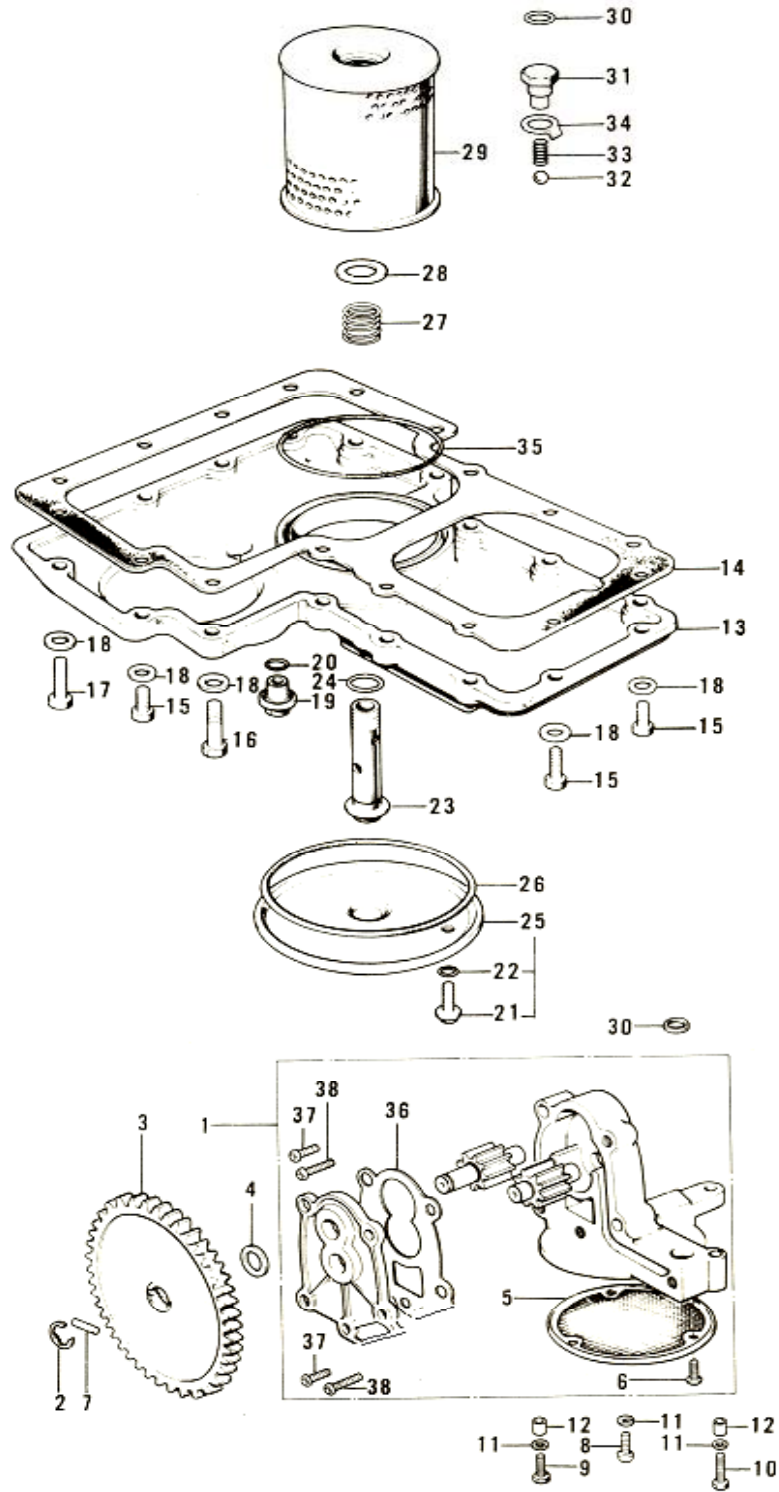

13. Oil Pump, Oil Filter

13. Oil Pump, Oil Filter

No.	Part No.	Q'TY	PART NAME	
1	~~16082-059~~	1	OIL PUMP ASSY	NLA
2	482K7-000	1	CIRCLIP, 7mm	
3	16085-019	1	GEAR, oil pump 49T	
4	92022-080	1	WASHER, oil pump	
5	16111-004	1	STRAINER, oil pump	
6	220B0-508A	3	SCREW, pan head, 5x8	
7	551A0-314	1	PIN, dowel, 3x14	
8	92001-152	1	BOLT, hex head, 6x22	
9	92001-153	1	BOLT, hex head, 6x35	
10	92001-154	1	BOLT, hex head, 6x45	
11	410B0-600	3	WASHER, plain, 6mm	
12	92042-007	2	PIN, dowel, 3x14	
13	~~16110-003~~	1	PAN, oil	NLA
14	16112-002	1	GASKET, oil pan	
15	92003-178	13	BOLT, hex head, 6x25	
16	~~92003-159~~	3	BOLT, hex head, 6x35	NLA
17	92003-179	1	BOLT, hex head, 6x50	
18	410B0-600	17	WASHER, plain, 6mm	
19	92066-026	1	PLUG, oil drain	
20	670B2-022	1	O-RING, 22mm	
21	92066-024	1	PLUG, oil drain	
22	670B1-508	1	O-RING, 8mm	
23	92003-094	1	BOLT, oil filter	
24	670B2-016	1	O-RING, 16mm	
25	~~16101-002~~	1	COVER, oil filter	NLA
26	671B2-5105	1	O-RING, 105mm	
27	92081-108	1	SPRING, oil filter	
28	92022-220	1	WASHER, plain	
29	16099-002	1	ELEMENT, oil filter	
30	92055-048	2	O-RING	
31	92003-095	1	BOLT, check valve	
32	600A1-200	1	BALL, steel, 3/8"	
33	92081-109	1	SPRING, check valve	
34	~~92024-048~~	1	WASHER, lock	NLA
35	92055-052	1	O-RING, 91mm	
36	16145-002	1	GASKET, oil pump	
37	220B0-616	4	SCREW, pan head, 6x16	
38	220B0-626	2	SCREW, pan head, 6x26	NLA