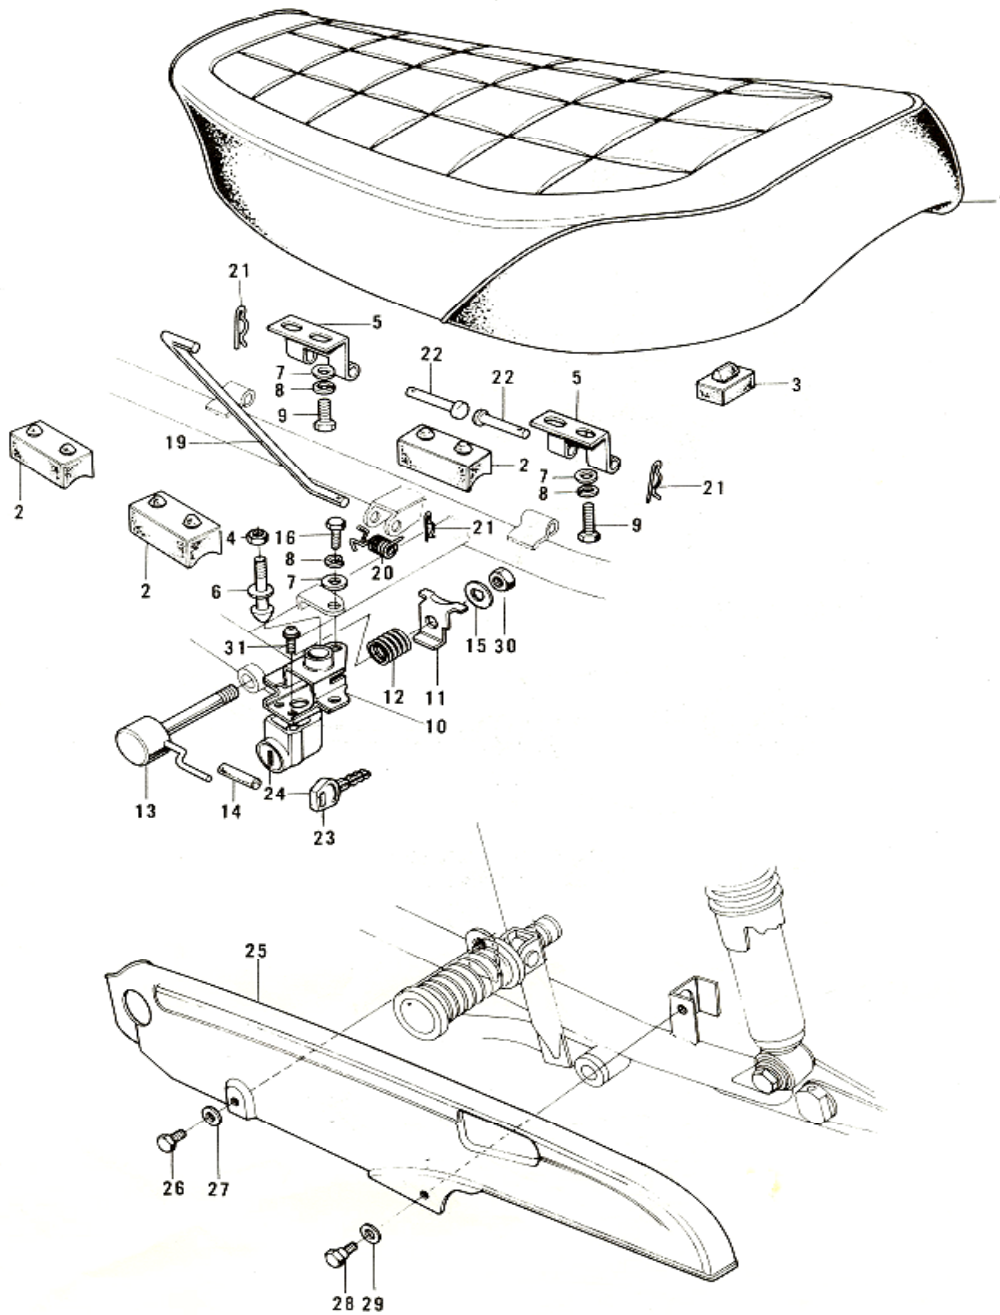

30. Dual Seat, Chain Cover

30. Dual Seat, Chain Cover

No.	Part No.	Q'TY	PART NAME	
1	53001-083	1	SEAT ASSY, dual	
2	92075-139	4	DAMPER RUBBER, seat	
3	92075-099	1	DAMPER RUBBER, seat	
4	312B0-800	1	NUT, 8mm	
5	~~53009-017~~	2	HINGE, seat	NLA
6	53056-001	1	CATCH, seat	
7	411B0-600	4	WASHER, plain, 6mm	
8	461F0-600	4	WASHER, spring, 6mm	
9	110B0-614	4	BOLT, hex head, 6x14	
10	~~53050-001~~	1	HOUSING, seat catch	NLA
11	~~53051-001~~	1	PLATE, seat catch	NLA
12	~~53053-001~~	1	SPRING, lever	NLA
13	53052-001	1	LEVER, seat catch	
14	~~92102-011~~	1	CAP, lever	NLA
15	~~92088-017~~	1	WASHER, lock	NLA
16	110N0-616	2	BOLT, hex head, 6x16	
17	461F0-600	2	WASHER, spring, 6mm	
18	411B0-600	2	WASHER, plain, 6mm	
19	53054-001	1	STOPPER, seat	
20	53055-001	1	SPRING, seat stopper	
21	92041-003	3	PIN, cotter	
22	53011-002	2	PIN, seat pivot	
23	27030-001	1	LOCK ASSY, seat	
24	~~27008-0465-1~~	1	KEY SET, #751	NLA
24	~~27008-0465-2~~	1	KEY SET, #752	NLA
24	~~27008-0465-3~~	1	KEY SET, #753	NLA
24	~~27008-0465-4~~	1	KEY SET, #754	NLA
24	~~27008-0465-5~~	1	KEY SET, #755	NLA
25	36014-061	1	COVER, chain	
26	~~110N0-618~~	1	BOLT, hex head, 6x18	NLA
27	92022-125	1	WASHER, plain, 6mm	
28	92001-115	1	BOLT, hex head, 6x14	
29	92022-195	1	WASHER, plain, 6mm	
30	312B0-600	1	NUT, 6mm	
31	220B0-514	2	SCREW-pan head, 5x14