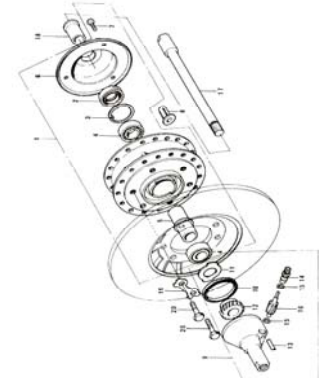

16. Starter Motor, Dynamo

17. Frame 1/2

17. Frame 1/2

18. Swinging Arm, Rear Shock Abs.

19. Footrests, Stands, Brake Pedal

20. Handlebar, Grips

21. Fenders

22. Wheels

23. Front Hub

Pictorial Index 4/5

24. Rear Hub

25. Disc Brake Equipments A

26. Disc Brake Equipments B

27. Front Fork

28. Fuel Tank

29. Oil Tank, Side Covers

4. Cam Chain, Tensioner

4. Cam Chain, Tensioner

No.	Part No.	Q'TY	PART NAME	
1	12057-001	1	IDLER ASSY, cam chain	
2	110G0-635	4	BOLT, hex head, 6x35	
3	92027-155	4	COLLAR, idler	
4	92075-119	2	RUBBER, idler	
5	92075-120	2	RUBBER, idler	
6	12057-002	2	IDLER ASSY, cam chain	
7	12052-005	2	SHAFT, guide roller	
8	12052-003	1	SHAFT	
9	92075-232	4	RUBBER, guide roller	
10	12048-001	1	TENSIONER ASSY, cam chain	
11	12055-002	1	ROLLER, cam chain guide	
12	92075-123	2	RUBBER, guide roller	
13	21070-003	1	CHAIN, cam shaft	
14	12054-001	1	ROD ASSY, push	NLA
15	92081-107	1	SPRING, tensioner	
16	12056-001	1	GASKET, tensioner holder	
17	12047-003	1	HOLDER, cam chain tensioner	NLA
18	410B0-600	2	WASHER, plain, 6mm	
19	110B0-620	2	BOLT, hex head, 6x20	
20	310B0-600	1	NUT, 6mm	
21	92003-093	1	BOLT, tensioner adjusting	NLA
22	12053-001	1	GUIDE, cam chain	
23	220B0-610	1	SCREW, pan head 6x10	