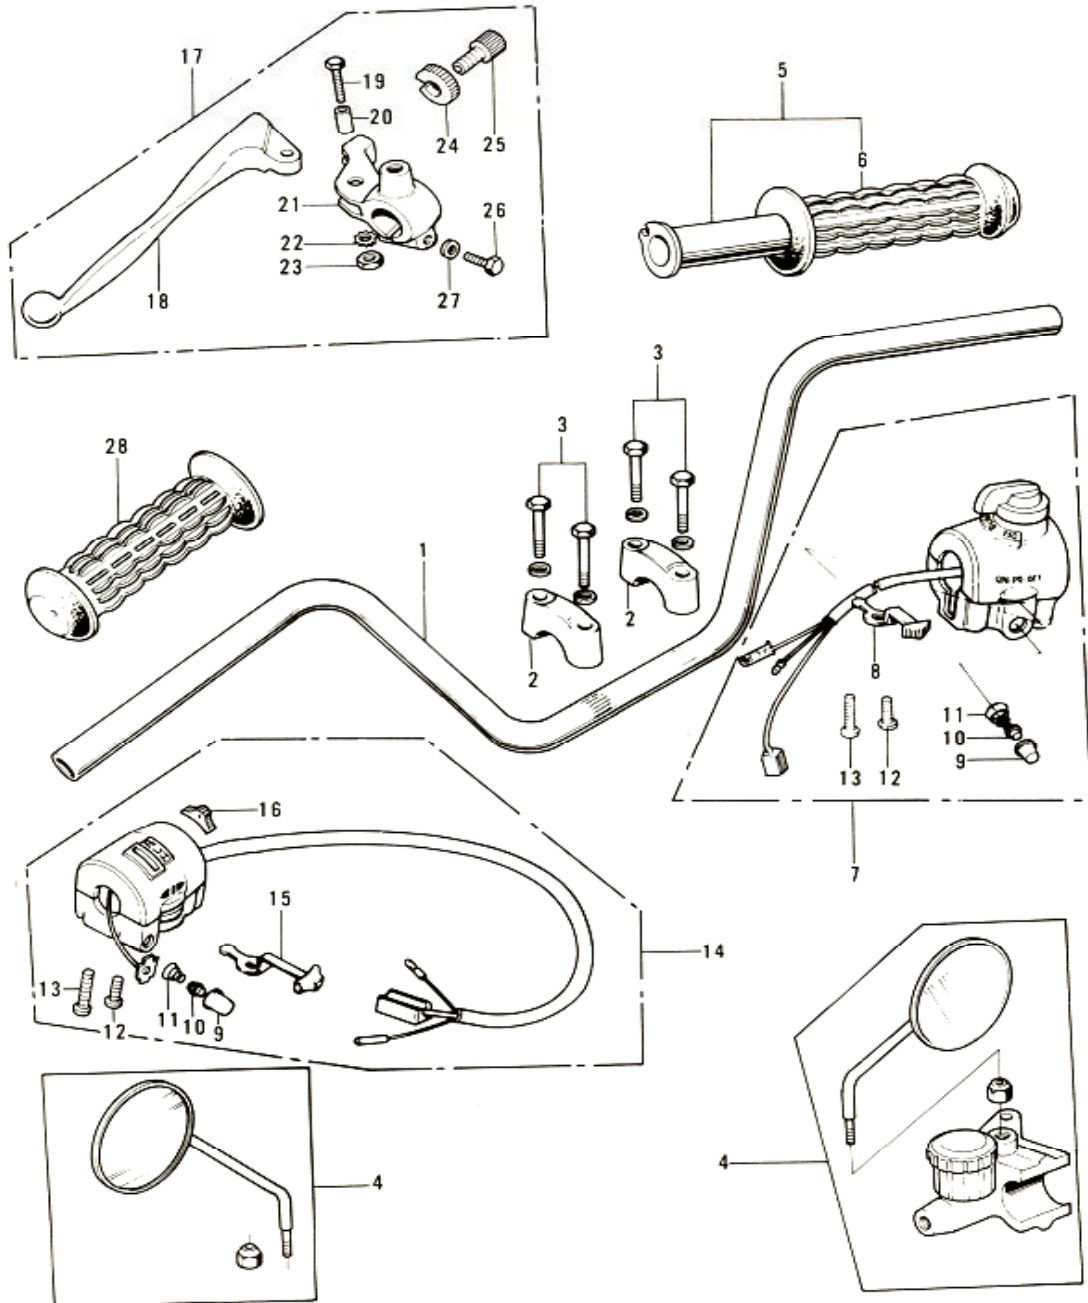

20. Handlebar, Grips

20. Handlebar, Grips

No.	Part No.	Q'TY	PART NAME	
1	46003-029	1	HANDLEBAR	
2	46012-008	2	HOLDER, handlebar	
3	92007-002	4	BOLT, handlebar fitting	
4	56002-021	2	REAR VIEW MIRROR ASSY	
5	~~46018-025~~	1	GRIP ASSY, throttle	NLA
6	46061-012	1	RUBBER, throttle grip	
7	~~46132-001~~	1	CASE ASSY, RH	NLA
8	~~46043-004~~	1	KNOB ASSY, lighting switch	NLA
9	46028-003	2	BUTTON, horn push	
10	46079-003	2	CONTACT, horn button	
11	46031-005	2	SPRING, horn button	
12	220B0-520	2	SCREW, pan head, 5x20	
13	220B0-530	2	SCREW, pan head, 5x30	
14	46091-034	1	CASE ASSY, LH	
15	~~46043-005~~	1	KNOB ASSY, lighting switch	NLA
16	46043-013	1	KNOB ASSY, lighting switch	
17	~~46076-025~~	1	LEVER ASSY, clutch	NLA
18	46092-016	1	LEVER, clutch	
19	92007-020	1	BOLT, hex head, 5x20	
20	46059-011	1	COLLAR, lever	
21	46094-0112-1	1	HOLDER, clutch lever, Flat Black	
22	~~464H0-500~~	1	WASHER, lock	NLA
23	312B0-500	1	NUT, 5mm	
24	46056-005	1	NUT, cable adjuster lock	
25	46055-006	1	SCREW, cable adjuster	
26	110N0-625	1	BOLT, hex head, 6x25	
27	410B0-600	1	WASHER, plain, 6mm	
28	46075-017	1	RUBBER, LH, grip