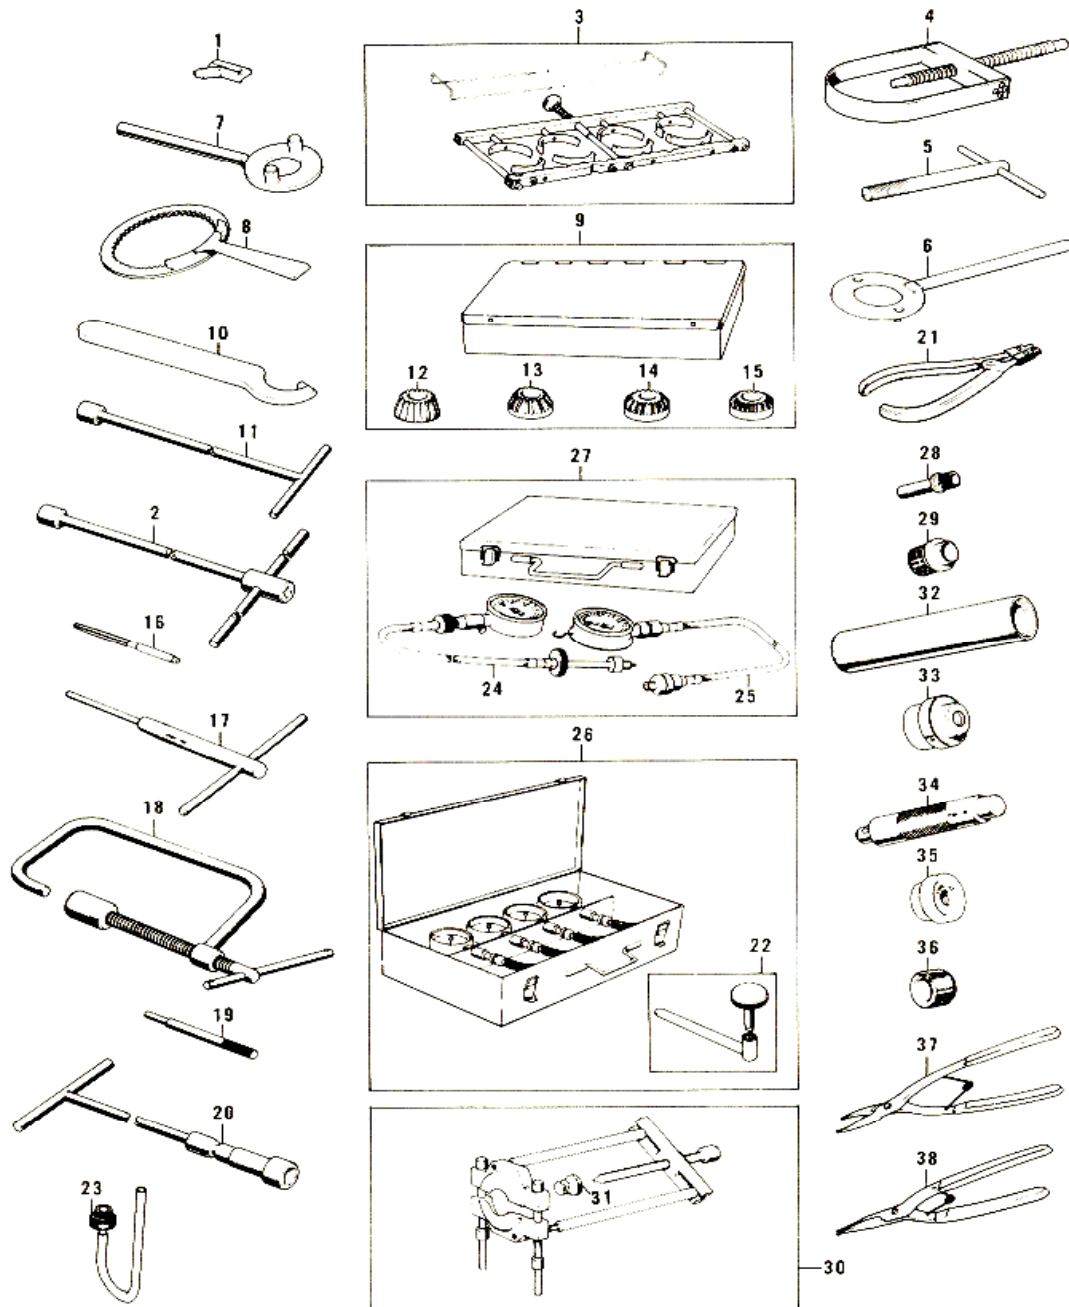

36. Special Service Tools

36. Special Service Tools

No.	Part No.	Q'TY	PART NAME	
1	57001-109	1	HOLDER, tappet	
2	57001-111	1	WRENCH, cylinder head bolt	NLA
3	57001-112	1	COMPRESSOR SET, piston ring	NLA
4	57001-114	1	PULLER, piston pin	
5	57001-1099	1	PULLER, dynamo rotor	
6	57001-117	1	HOLDER, dynamo rotor	NLA
7	57001-118	1	HOLDER, engine sprocket	NLA
8	57001-1243	1	HOLDER, clutch hub	
9	57001-128	1	CUTTER SET, valve seat	NLA
10	57001-134	1	WRENCH, stem nut	
11	57001-142	1	SOCKET, front fork piston	NLA
12	57001-101	1	CUTTER, valve seat, 30°	NLA
13	57001-102	1	CUTTER, valve seat, 45°	NLA
14	57001-103	1	CUTTER, valve seat, 60°	NLA
15	57001-104	1	CUTTER, valve seat, 60°	NLA
16	57001-162	1	REAMER, valve guide	
17	57001-106	1	HOLDER, valve seat cutter	
18	57001-107	1	COMPRESSOR, valve spring	NLA
19	57001-108	1	ARBOR, valve guide	
20	57001-110	1	WRENCH, spark plug	
21	57001-115	1	PLIERS, piston ring	
22	57001-120	1	ADJUSTER, throttle valve	
23	57001-122	1	GAUGE, float level	
24	57001-123	1	GAUGE, compression	
25	57001-125	1	GAUGE, oil pressure	
26	57001-127	1	GAUGE, vacuum	NLA
27	57001-129	1	GAUGE SET, oil & compression	NLA
28	57001-130	1	GUIDE, change shaft oil seal	NLA
29	57001-131	1	GUIDE, kickshaft oil seal	
30	57001-135	1	PULLER, stem bearing	
31	57001-136	1	ADAPTER, stem bearing	NLA
32	57001-137	1	DRIVER, stem bearing	
33	57001-138	1	DRIVER, stem cup	
34	57001-139	1	HOLDER, bearing driver	NLA
35	57001-140	1	DRIVER, wheel bearing	
36	57001-141	1	DRIVER, fork oil seal	
37	57001-143	1	PLIERS, circlip, inside	
38	57001-144	1	PLIERS, circlip, outside