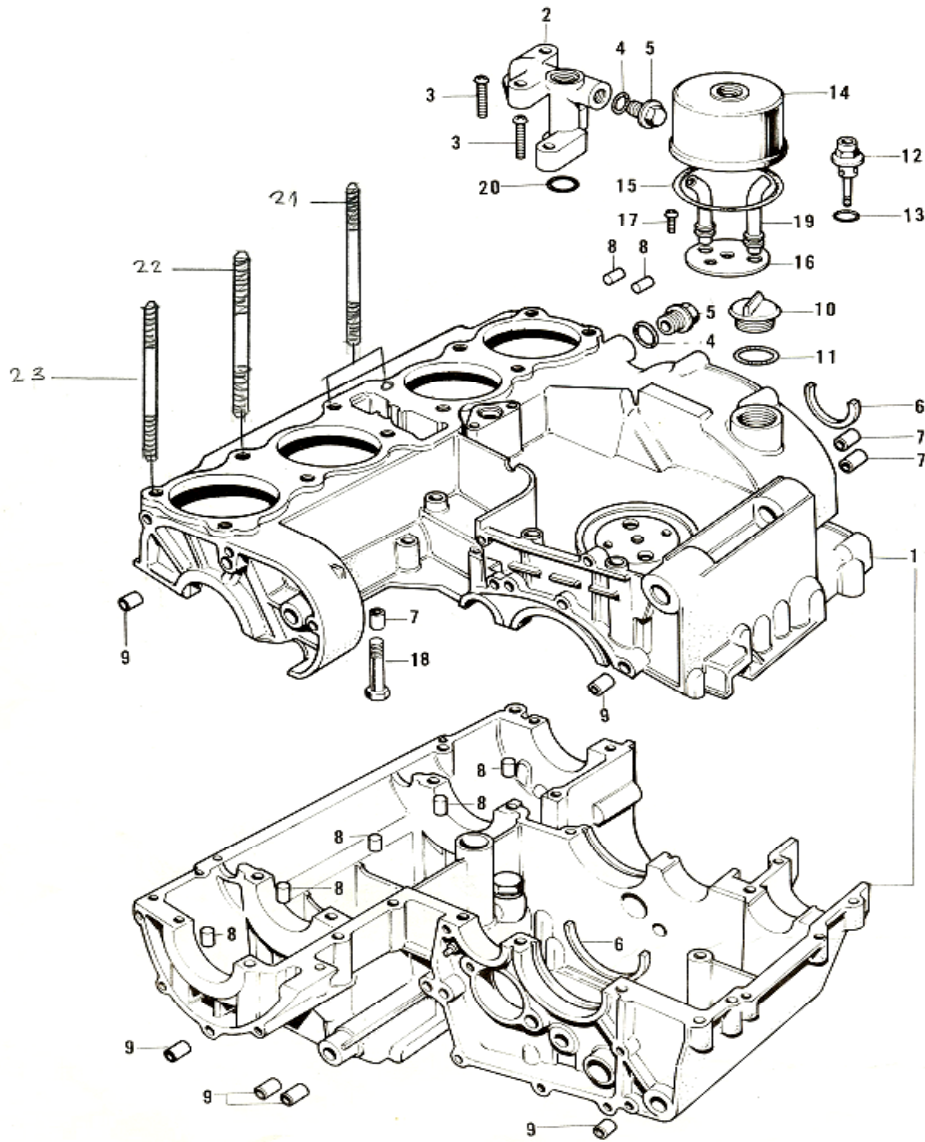

5. Crank Case

5. Crank Case

No.	Part No.	Q'TY	PART NAME	
1	14001-0522-J	1	CRANK CASE SET	NLA
2	16109-003	1	PIPE	NLA
3	92001-164	4	SCREW, hex head, 6x35	
4	670B2-015	2	O-RING, 15mm	
5	92066-021	2	PLUG	
6	14013-001	2	RING, bearing set, 62mm	
7	552A1-014	4	PIN, dowel, 10x14	
8	610A0-614	8	PIN, dowel, 6x14	NLA
9	92042-007	6	PIN, dowel	
10	16115-013	1	PLUG, oil filler	
11	92055-049	1	O-Ring	
12	92003-098	1	BOLT, breather	NLA
13	670B2-016	1	O-RING, 16mm	
14	14070-003	1	BODY, breather	NLA
15	92055-052	1	O-RING, breather body	
16	14068-003	1	PLATE, breather	
17	220B0-618	2	SCREW, pan head, 6x18	
18	92003-107	4	BOLT, hex head, 8x72	
19	92059-081	2	TUBE	NLA
20	670B2-018	2	O-RING, 18mm	
21	92004-045	4	STUD, 10x190	
22	92004-047	4	STUD, 10x153	
23	92004-046	4	STUD, 10x184