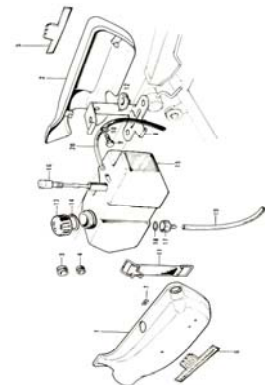

23. Front Hub

Pictorial Index 4/5

24. Rear Hub

25. Disc Brake Equipments A

26. Disc Brake Equipments B

27. Front Fork

28. Fuel Tank

29. Oil Tank, Side Covers

4. Cam Chain, Tensioner

4. Cam Chain, Tensioner

No.	Part No.	Q'TY	PART NAME	
1	12057-001	1	IDLER ASSY, cam chain	
2	110G0-635	4	BOLT, hex head, 6x35	
3	92027-155	4	COLLAR, idler	
4	92075-119	2	RUBBER, idler	
5	92075-120	2	RUBBER, idler	
6	12057-002	2	IDLER ASSY, cam chain	
7	12052-005	2	SHAFT, guide roller	
8	12052-003	1	SHAFT	
9	92075-232	4	RUBBER, guide roller	
10	12048-001	1	TENSIONER ASSY, cam chain	
11	12055-002	1	ROLLER, cam chain guide	
12	92075-123	2	RUBBER, guide roller	
13	21070-003	1	CHAIN, cam shaft	
14	12054-001	1	ROD ASSY, push	NLA
15	92081-107	1	SPRING, tensioner	
16	12056-001	1	GASKET, tensioner holder	
17	12047-003	1	HOLDER, cam chain tensioner	NLA
18	410B0-600	2	WASHER, plain, 6mm	
19	110B0-620	2	BOLT, hex head, 6x20	
20	310B0-600	1	NUT, 6mm	
21	92003-093	1	BOLT, tensioner adjusting	NLA
22	12053-001	1	GUIDE, cam chain	
23	220B0-610	1	SCREW, pan head 6x10	