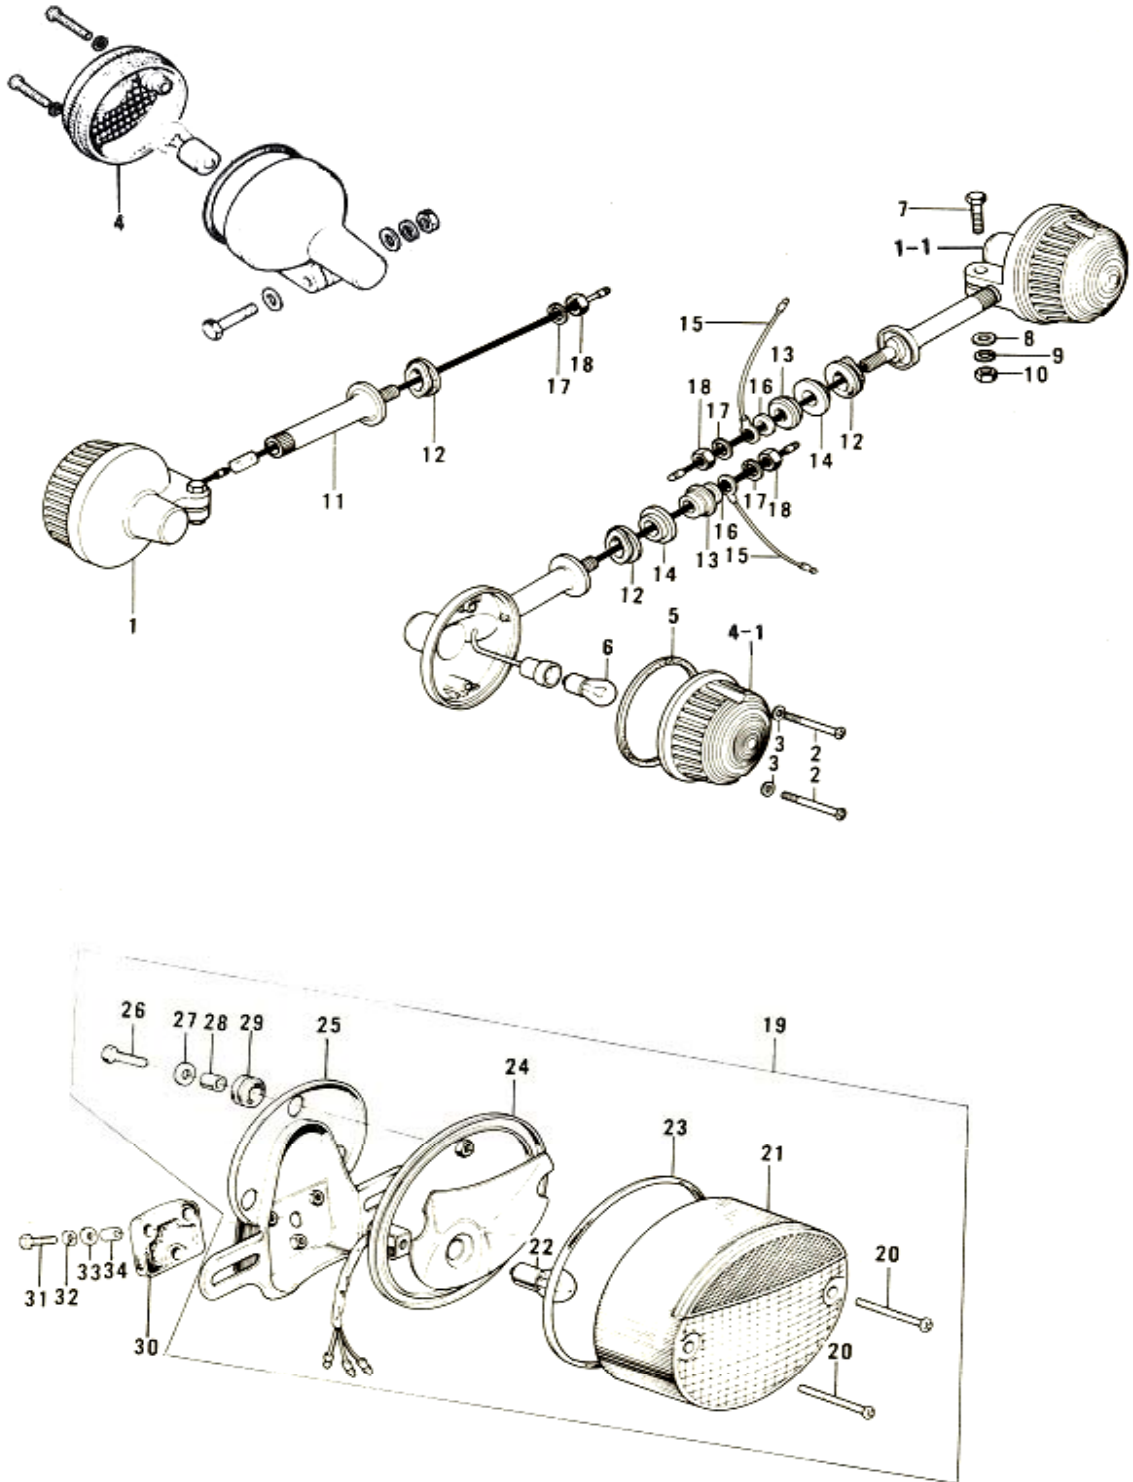

33. Electrical Equipments B

33. Electrical Equipments B

No.	Part No.	Q'TY	PART NAME	
1	23040-047	2	LAMP ASSY, turn signal front	
1-1	23040-048	2	LAMP ASSY, turn signal rear	NLA
2	220B0-430	8	SCREW, pan head, 4x30	
3	23058-002	8	WASHER, plain, 4mm	
4	23048-012	2	LENS, turn signal lamp front	
4-1	23048-015	2	LENS, turn signal lamp rear	
5	23050-002	4	GASKET, turn signal lamp lens	
6	92069-055	4	BULB, 12V-32cp	
7	110N0-630	4	BOLT, hex head, 6x30	
8	411B0-600	4	WASHER, plain, 6mm	
9	461F0-600	4	WASHER, spring, 6mm	
10	311B0-600	4	NUT, 6mm	
11	23078-001	4	BRACKET, turn signal lamp	
12	92075-128	4	RUBBER, turn signal lamp	
13	92027-147	2	COLLAR	
14	92075-158	2	RUBBER, turn signal lamp	
15	26011-063	2	WIRE, turn signal lamp lead	
16	92022-239	2	WASHER, plain	
17	461F1-000	4	WASHER, spring, 10mm	
18	315B1-000	4	NUT, 10mm	
19	23024-043	1	LAMP ASSY, tail	NLA
20	220E0-435A	2	SCREW, pan head, 4x35	
21	23026-027	1	LENS, tail lamp	
22	92069-039	1	BULB, 12V-32/4cp	
23	23028-018	1	GASKET, tail lamp	
24	23027-036	1	CASE, tail lamp	NLA
25	23036-033	1	BRACKET, license plate	NLA
26	110B0-622	3	BOLT, hex head, 6x22	
27	92022-125	3	WASHER, plain, 6mm	
28	92027-129	3	COLLAR	
29	92075-076	3	DAMPER RUBBER	
30	35039-004	1	SHOCK DAMPER, tail lamp	
31	110B0-625	3	BOLT, hex head, 6x25	
32	461F0-600	3	WASHER, plain, 6mm	
33	92027-156	3	COLLAR	
34	92075-121	3	DAMPER RUBBER