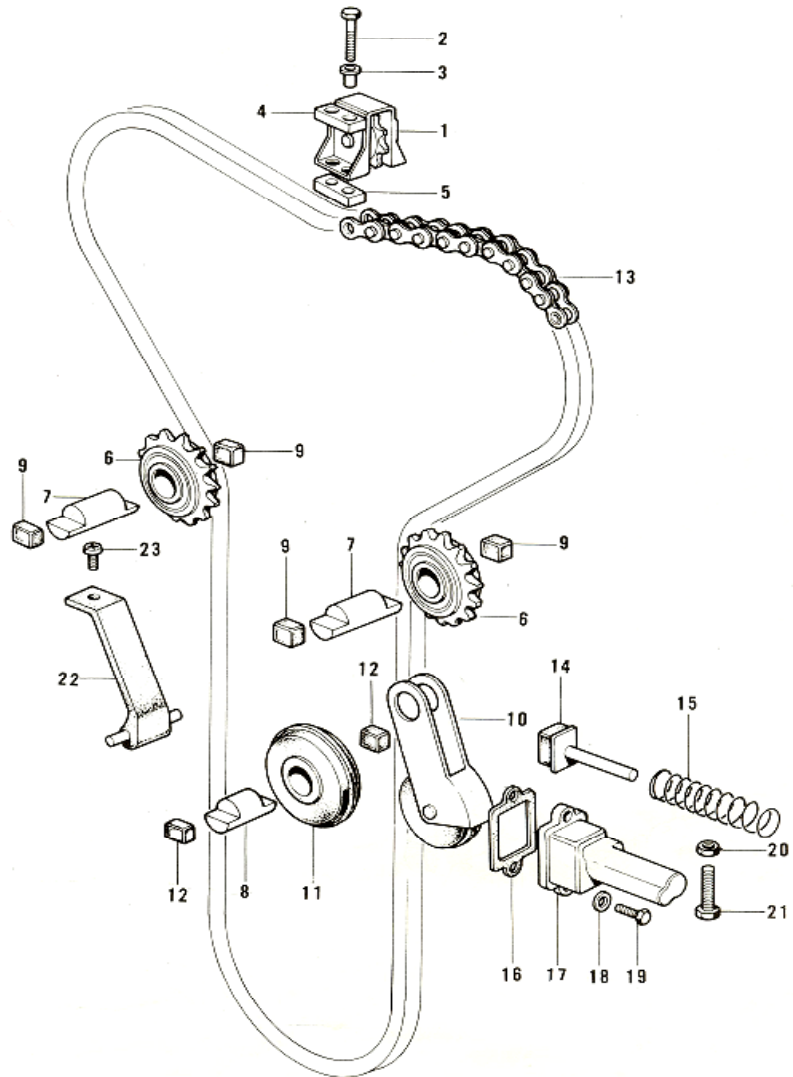

4. Cam Chain, Tensioner

4. Cam Chain, Tensioner

No.	Part No.	Q'TY	PART NAME	
1	12057-001	1	IDLER ASSY, cam chain	
2	110G0-635	4	BOLT, hex head, 6x35	
3	92027-155	4	COLLAR, idler	
4	92075-119	2	RUBBER, idler	
5	92075-120	2	RUBBER, idler	
6	12057-002	2	IDLER ASSY, cam chain	
7	12052-005	2	SHAFT, guide roller	
8	12052-003	1	SHAFT	
9	92075-232	4	RUBBER, guide roller	
10	12048-001	1	TENSIONER ASSY, cam chain	
11	12055-002	1	ROLLER, cam chain guide	
12	92075-123	2	RUBBER, guide roller	
13	21070-003	1	CHAIN, cam shaft	
14	12054-001	1	ROD ASSY, push	NLA
15	92081-107	1	SPRING, tensioner	
16	12056-001	1	GASKET, tensioner holder	
17	12047-003	1	HOLDER, cam chain tensioner	NLA
18	410B0-600	2	WASHER, plain, 6mm	
19	110B0-620	2	BOLT, hex head, 6x20	
20	310B0-600	1	NUT, 6mm	
21	92003-093	1	BOLT, tensioner adjusting	NLA
22	12053-001	1	GUIDE, cam chain	
23	220B0-610	1	SCREW, pan head 6x10	