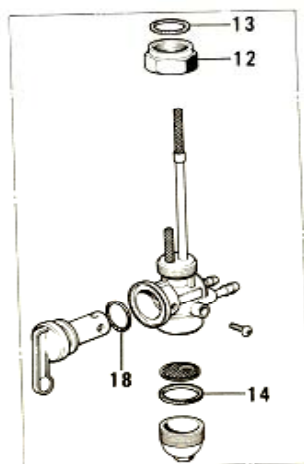

28. Fuel Tank

28. Fuel Tank

No.	Part No.	Q'TY	PART NAME	
1	51001-096-2R	1	TANK, fuel, Candyt. Super Red	NLA
1	51001-096-2S	1	TANK, fuel, Candytone Sky Blue	NLA
2	51048-007	1	CAP ASSY, fuel tank	
3	51059-008	1	GASKET, fuel tank cap	
4	92043-096	1	PIN, fuel tank cap fitting	NLA
5	92043-091	1	PIN, hook	NLA
6	51063-002	1	HOOK, fuel tank	NLA
7	92022-044	2	WASHER, plain, 25mm	
8	92075-084	2	RUBBER, fuel tank rear	
9	92072-042	1	BAND, fuel tank	
10	92075-125	2	RUBBER, fuel tank front	
11	51023-043	1	COCK ASSY, fuel	
12	51035-009	1	NUT, fuel cock joint	
13	92065-081	1	GASKET, fuel cock joint	
14	51037-010	1	GASKET, fuel cock cup	
15	56013-054	1	EMBLEM, fuel tank LH	
16	56014-049	1	EMBLEM, fuel tank RH	
17	92012-003	4	SCREW, countersunk head 3x6	
18	670B0-214	1	O-RING, 14mm