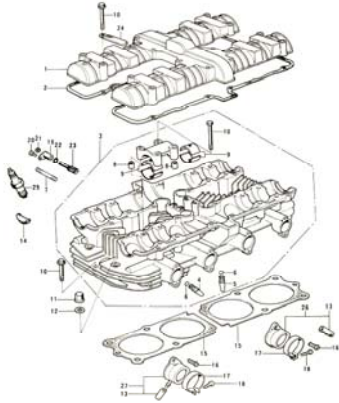

Index	page
1. Cylinder Head	8
2. Cam Shaft, Valve	10
3. Cylinder, Piston, Crank Shaft	12
4. Cam Chain, Tensioner	14
5. Crank Case	16
6. Crank Case Bolt & Stud Pattern	18
7. Clutch	20
8. Transmission Gears	22
9. Gear Change Mechanism	26
10. Kickstarter	28
11. Engine Covers	30
12. Carburetors	32
13. Oil Pump, Oil Filter	38
14. Mufflers, Air Cleaner	40
15. Contact Breaker	42
16. Starter Motor, Dynamo	44
17. Frame	46
18. Swinging Arm, Rear Shock Absorber	50
19. Footrests, Stands, Brake Pedal	52
20. Handlebar, Grips	54
21. Fenders	56
22. Wheels	58
23. Front Hub	60
24. Rear Hub	62
25. Disc Brake Equipments A	64
26. Disc Brake Equipments B	66
27. Front Fork	68
28. Fuel Tank	70
29. Oil Tank, Side Covers	72
30. Dual Seat, Chain Cover	74
31. Cables	76
32. Electrical Equipments A	78
33. Electrical Equipments B	82
34. Electrical Equipments C	84
35. Tools	86
36. Special Service Tools	88
37. N° Verzeichnis	90

NLA = nicht mehr lieferbar

NLA = n'est plus livrable

NLA = non è più disponibile

Pictorial Index 1/5

1. Cylinder Head

2. Cam Shaft, Valve

3. Cylinder, Piston, Crank Shaft

4. Cam Chain, Tensioner

4. Cam Chain, Tensioner

4. Cam Chain, Tensioner

No.	Part No.	Q'TY	PART NAME	
1	12057-001	1	IDLER ASSY, cam chain	
2	110G0-635	4	BOLT, hex head, 6x35	
3	92027-155	4	COLLAR, idler	
4	92075-119	2	RUBBER, idler	
5	92075-120	2	RUBBER, idler	
6	12057-002	2	IDLER ASSY, cam chain	
7	12052-005	2	SHAFT, guide roller	
8	12052-003	1	SHAFT	
9	92075-232	4	RUBBER, guide roller	
10	12048-001	1	TENSIONER ASSY, cam chain	
11	12055-002	1	ROLLER, cam chain guide	
12	92075-123	2	RUBBER, guide roller	
13	21070-003	1	CHAIN, cam shaft	
14	12054-001	1	ROD ASSY, push	NLA
15	92081-107	1	SPRING, tensioner	
16	12056-001	1	GASKET, tensioner holder	
17	12047-003	1	HOLDER, cam chain tensioner	NLA
18	410B0-600	2	WASHER, plain, 6mm	
19	110B0-620	2	BOLT, hex head, 6x20	
20	310B0-600	1	NUT, 6mm	
21	92003-093	1	BOLT, tensioner adjusting	NLA
22	12053-001	1	GUIDE, cam chain	
23	220B0-610	1	SCREW, pan head 6x10	