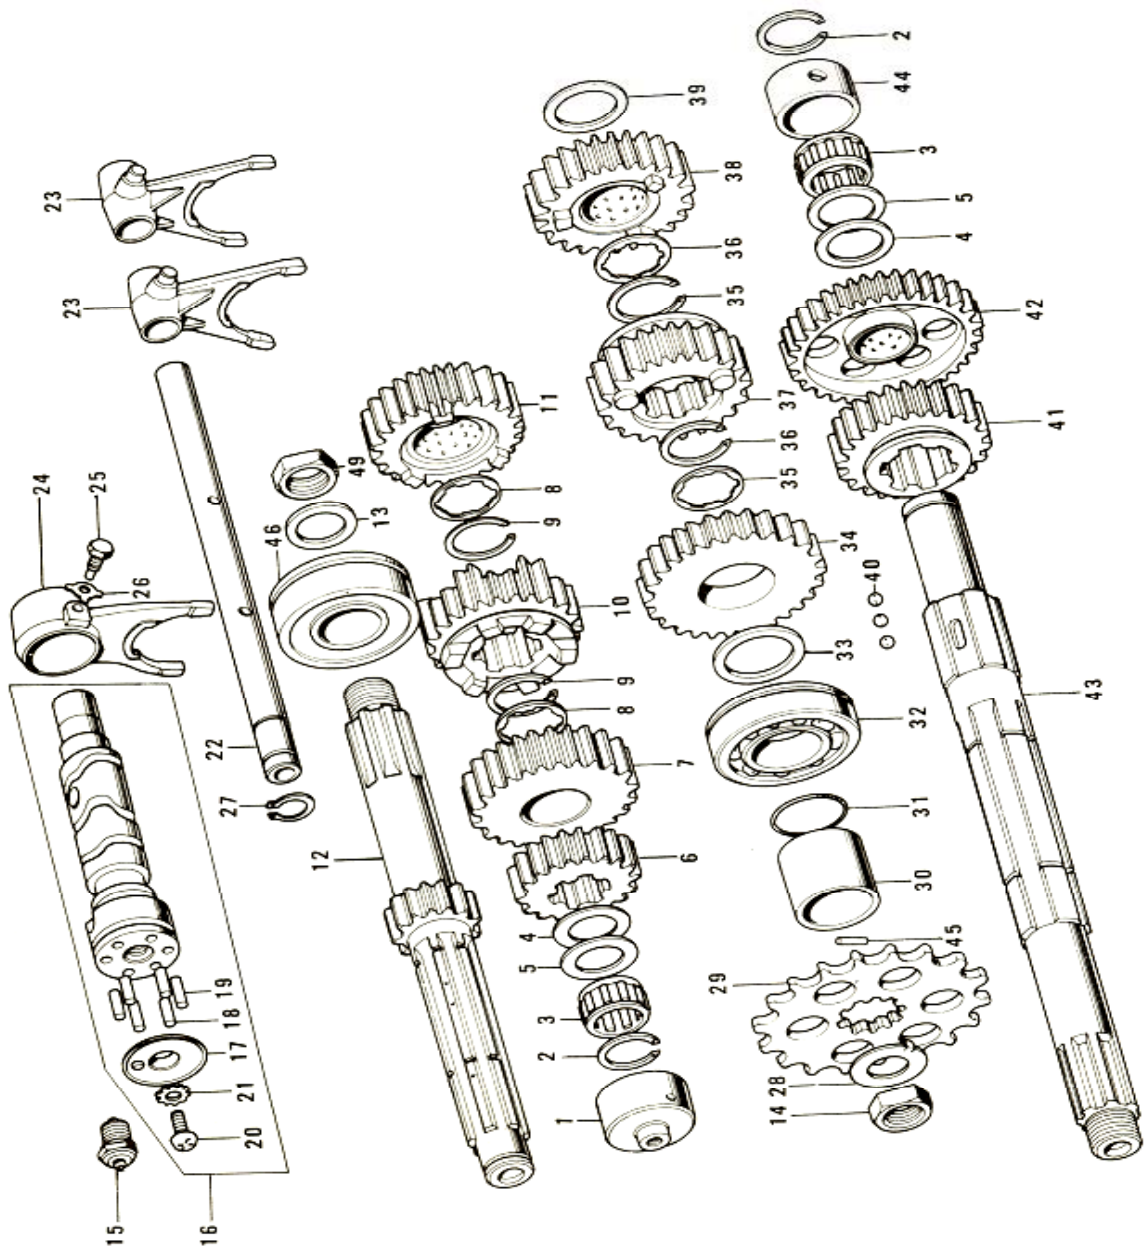

8. Transmission Gears 1/2

8. Transmission Gears 1/2

No.	Part No.	Q'TY	PART NAME	
1	92028-122	1	BUSHING, drive shaft	
2	92033-025	2	CIRCLIP, drive shaft	
3	92046-031	2	NEEDLE BEARING PK223013.8	
4	92022-211	2	WASHER, thrust 1.0 t	
5	92022-212	2	WASHER, thrust 1.6 t	
5	92022-213	2	WASHER, thrust 1.2 t	
6	13130-032	1	2ND GEAR, drive shaft	NLA
7	13136-042	1	TOP GEAR, drive shaft	NLA
8	92024-042	2	WASHER, thrust 1.5 t	
9	480J2-800	2	CIRCLIP, 28mm	
10	13132-030	1	3RD GEAR, drive shaft	NLA
11	13134-016	1	4TH GEAR, drive shaft 21 T	
12	13127-042	1	SHAFT, drive	NLA
13	92125-002	1	WASHER 3.0 t	NLA
14	92016-028	2	NUT, 20mm	
15	13151-018	1	SWITCH, neutral indicator	
16	13239-010	1	DRUM ASSY, gear change	NLA
17	13142-013	1	PLATE, change drum pin	
18	92042-020	1	PIN, change drum	
19	92042-014	5	PIN, change drum	
20	220B0-612	1	SCREW, pan head, 6x12	
21	464G0-600	1	WASHER, lock, 6mm	
22	13209-011	1	ROD, shift	NLA
23	13140-045	2	FORK, selector	
24	13140-046	1	FORK, selector	NLA
25	92043-016	1	PIN, selector fork	
26	92031-001	1	WASHER, lock	
27	480J1-200	1	CIRCLIP, 12mm	
28	92024-044	1	WASHER, lock, 20mm	
29	13144-062	1	ENGINE SPROCKET 15T	
30	92027-152	1	COLLAR, engine sprocket	
31	92055-035	1	O-RING, output shaft	
32	92045-021	1	BALL BEARING	
33	92022-210	1	WHASHER, thrust	NLA
34	13131-038	1	2ND GEAR, output shaft 35 T	
35	92024-043	2	WASHER, thrust	
36	480J3-000	2	CIRCLIP, 30mm	
37	13137-025	1	TOP GEAR, output shaft 28 T	
38	13133-031	1	3RD GEAR, output shaft 35 T	
39	92022-209	1	WHASHER, thrust	NLA
40	600A0-600	3	BALL, steel, 3/16"	
41	13135-020	1	4TH GEAR, output shaft 29 T	NLA
42	13129-046	1	LOW GEAR, output shaft 38 T	NLA