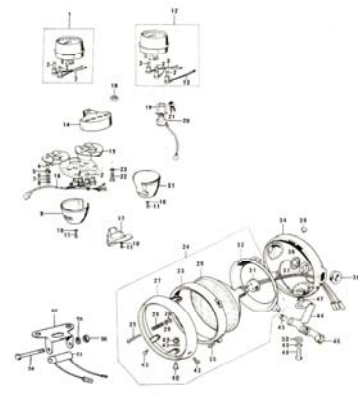

32. Electrical Equipments A 1/2