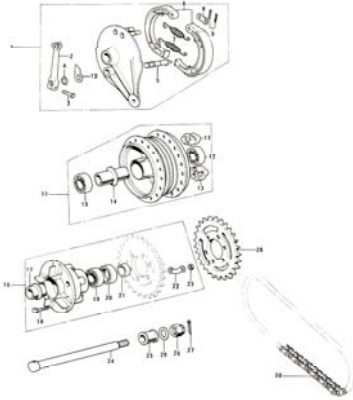

11. Engine Covers

12. Carburetors 1/3

12. Carburetors 2/3

12. Carburetors 3/3

13. Oil Pump, Oil Filter

14. Mufflers, Air Cleaner

15. Contact Breaker

Pictorial Index 3/5

16. Starter Motor, Dynamo

17. Frame 1/2

17. Frame 1/2

18. Swinging Arm, Rear Shock Abs.

19. Footrests, Stands, Brake Pedal

20. Handlebar, Grips

21. Fenders

22. Wheels

23. Front Hub

Pictorial Index 4/5

24. Rear Hub

25. Disc Brake Equipments A

26. Disc Brake Equipments B

27. Front Fork

28. Fuel Tank

29. Oil Tank, Side Covers

4. Cam Chain, Tensioner

4. Cam Chain, Tensioner

No.	Part No.	Q'TY	PART NAME	
1	12057-001	1	IDLER ASSY, cam chain	
2	110G0-635	4	BOLT, hex head, 6x35	
3	92027-155	4	COLLAR, idler	
4	92075-119	2	RUBBER, idler	
5	92075-120	2	RUBBER, idler	
6	12057-002	2	IDLER ASSY, cam chain	
7	12052-005	2	SHAFT, guide roller	
8	12052-003	1	SHAFT	
9	92075-232	4	RUBBER, guide roller	
10	12048-001	1	TENSIONER ASSY, cam chain	
11	12055-002	1	ROLLER, cam chain guide	
12	92075-123	2	RUBBER, guide roller	
13	21070-003	1	CHAIN, cam shaft	
14	12054-001	1	ROD ASSY, push	NLA
15	92081-107	1	SPRING, tensioner	
16	12056-001	1	GASKET, tensioner holder	
17	12047-003	1	HOLDER, cam chain tensioner	NLA
18	410B0-600	2	WASHER, plain, 6mm	
19	110B0-620	2	BOLT, hex head, 6x20	
20	310B0-600	1	NUT, 6mm	
21	92003-093	1	BOLT, tensioner adjusting	NLA
22	12053-001	1	GUIDE, cam chain	
23	220B0-610	1	SCREW, pan head 6x10	