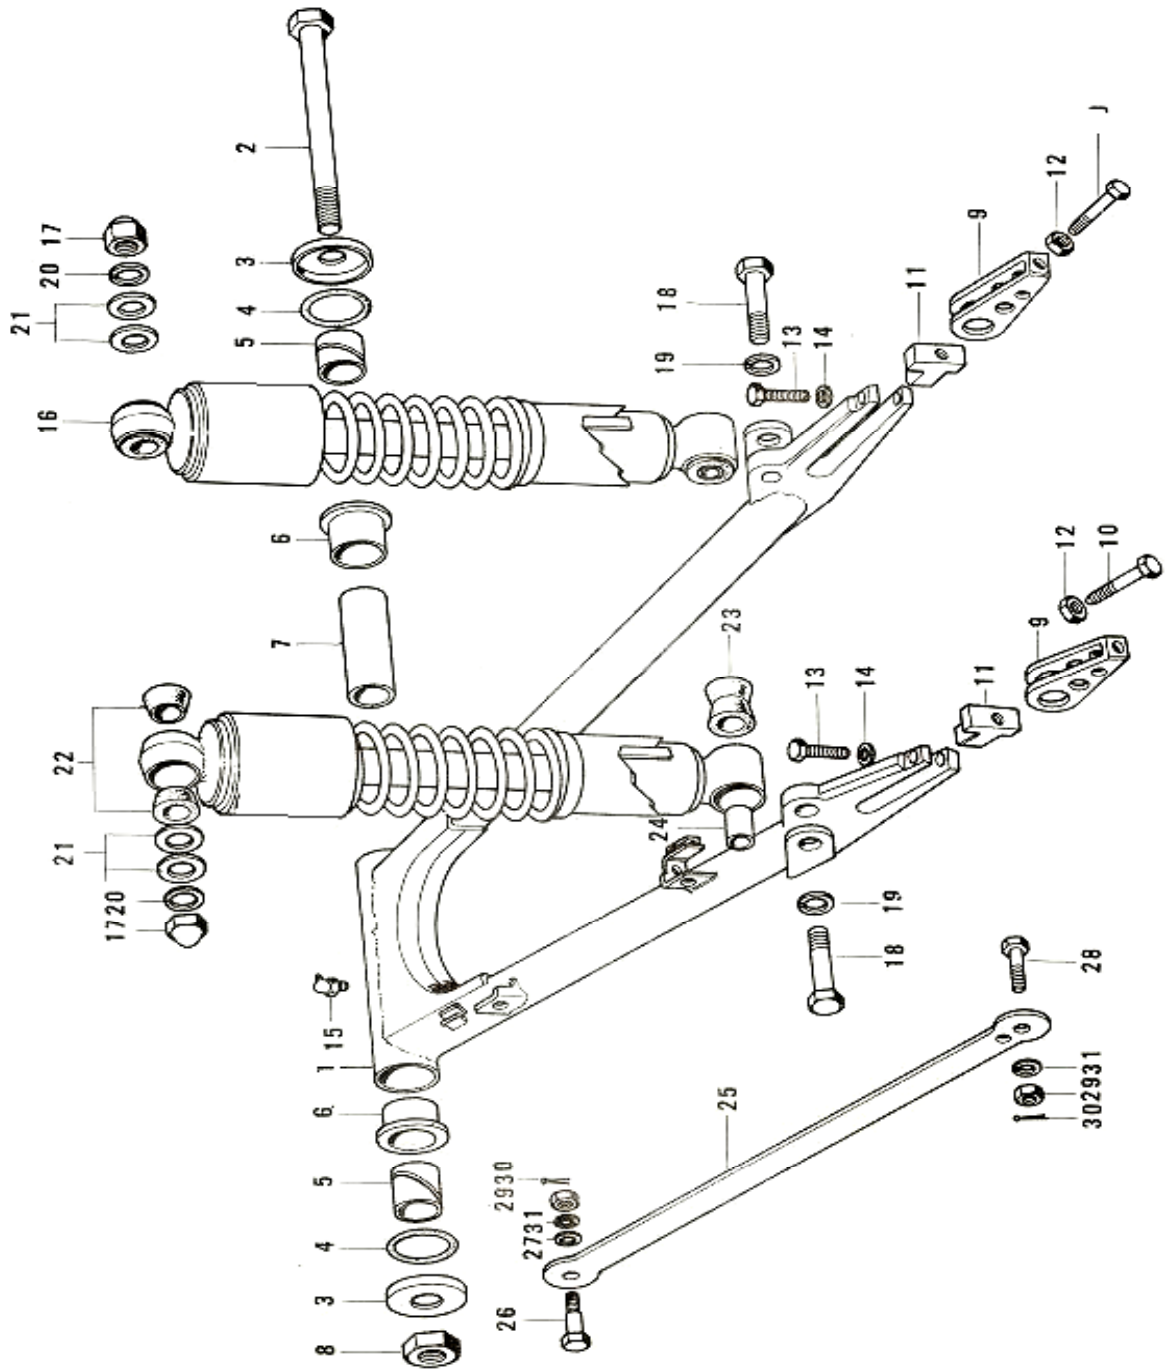

18. Swinging Arm, Rear Shock Absorber

18. Swinging Arm, Rear Shock Absorber

No.	Part No.	Q'TY	PART NAME	
1	~~33001-046~~	1	SWINGING ARM	NLA
2	33032-036	1	SHAFT, swinging arm pivot	
3	33035-003	2	CAP, swinging arm	
4	671B2-530	2	O-RING, 30mm	
5	33034-009	2	SLEEVE, swinging arm	
6	33033-009	2	BUSHING, swinging arm	
7	33036-005	1	COLLAR, swinging arm	
8	92019-012	1	NUT, lock 16mm	
9	33040-066	1	ADJUDUSTER, chain	
10	92001-143	2	BOLT, chain adjuster, 10mm	
11	33044-001	2	STOPPER, chain adjuster	
12	315B1-000	2	NUT, 10mm	
13	110G0-840	2	BOLT, hex head, 8x40	
14	416F0-800	2	WASHER, spring, 8mm	
15	92005-002	1	NIPPLE, grease	
16	~~45014-083~~	2	SHOCK ABSORBER	NLA
17	92020-014	2	NUT, shock absorber fitting	
18	113N1-035	2	BOLT, hex head, 10x35	
19	461F1-000	2	WASHER, spring, 10mm	
20	461F1-200	2	WASHER, spring, 12mm	
21	410B1-200	4	WASHER, plain, 12mm	
22	45017-001	4	BUSHING, shock absorber rubber	
23	45017-011	2	BUSHING, shock absorber rubber	
24	45016-003	2	BUSHING, shock absorber pivot shaft	
25	~~43007-032~~	1	TORQUE LINK, rear brake	NLA
26	92003-103	1	BOLT, hex head, 8x28	NLA
27	411B1-000	1	WASHER, plain, 10mm	
28	92003-147	1	BOLT, hex head, 10x45	NLA
29	313B1-000	2	NUT, 10mm	
30	92041-005	2	PIN, cotter	
31	461F1-000	2	WASHER, spring, 10mm