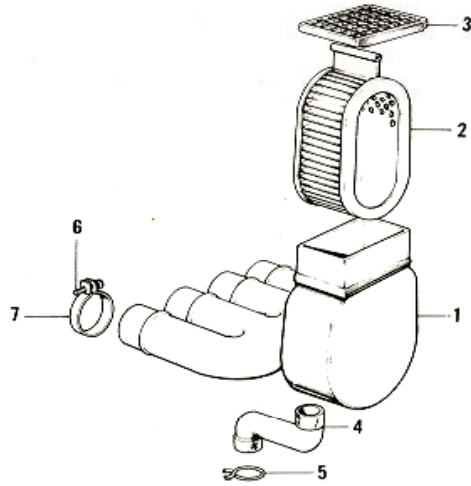

14. Muffler, Air Cleaner

14. Muffler, Air Cleaner

No.	Part No.	Q'TY	PART NAME	
1	11011-022	1	CASE, air cleaner	
2	11013-034	1	ELEMENT, air cleaner	
3	~~11012-030~~	1	CAP, air cleaner	NLA
4	92059-078	1	PIPE, breather	NLA
5	92037-028	1	CLAMP, breather pipe	
6	92123-002	4	CLAMP, air inlet	NLA
7	220B0-535	4	SCREW, pan head, 5x35	
8	18001-127	1	MUFFLER ASSY, LH, UPPER	
9	18001-128	1	MUFFLER ASSY, LH, LOWER	
10	18001-129	1	MUFFLER ASSY, RH, LOWER	
11	18001-130	1	MUFFLER ASSY, RH, UPPER	
12	92059-079	2	PIPE, muffler connection	
13	92037-103	2	CLAMP, connection pipe	
14	220B0-616	2	SCREW, pan head, 6x16	
15	92003-180	2	BOLT, 10x104	
16	92019-021	2	NUT, lock, 10mm	
17	410B1-000	2	WASHER, plain, 10mm	
18	92092-010	4	BUSHING, muffler fitting	
19	310B0-600	8	NUT, 6mm	
20	461F0-600	8	WASHER, spring, 6mm	
21	18069-045	2	HOLDER, exhaust pipe	
22	18069-046	2	HOLDER, exhaust pipe	
23	92027-170	8	INSERT, exhaust pipe	
24	18067-018	4	GASKET, exhaust pipe