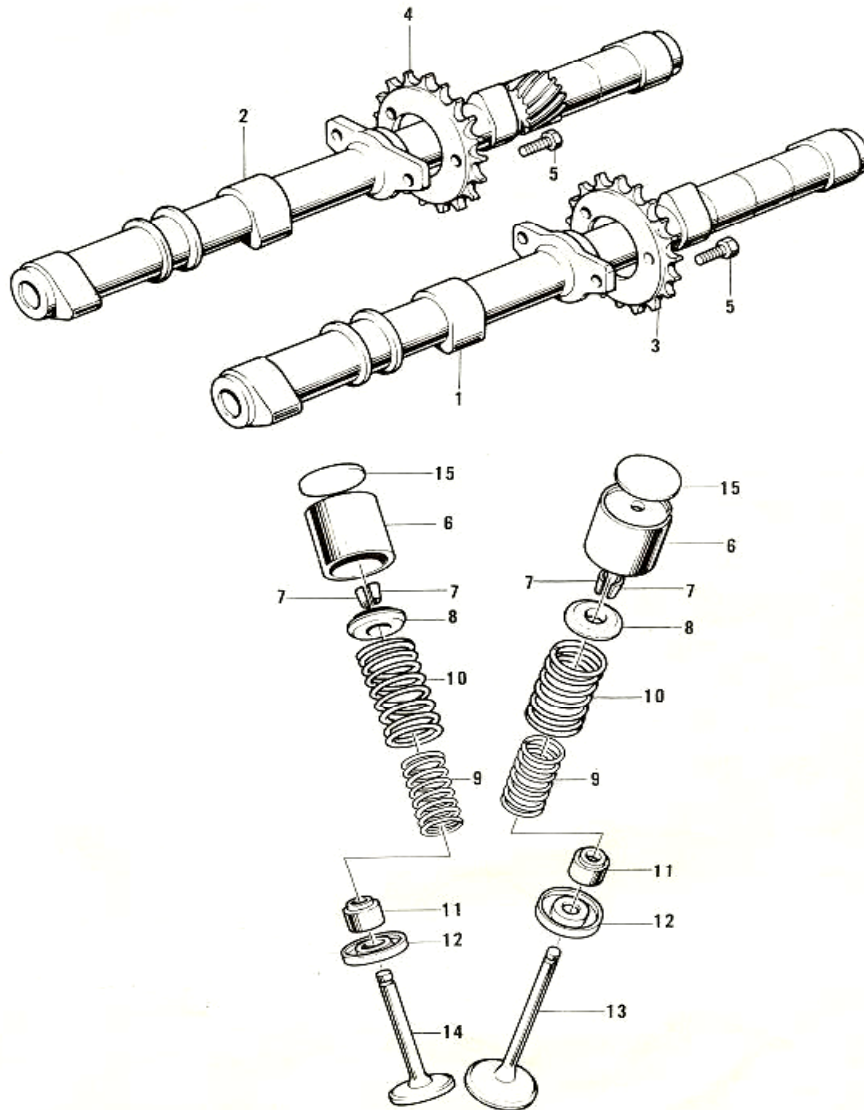

2. Cam Shaft, Valve

2. Cam Shaft, Valve

No.	Part No.	Q'TY	PART NAME	
1	~~12044-004~~	1	CAM SHAFT, inlet	NLA
2	12044-005	1	CAM SHAFT, exhaust	
3	~~12046-001~~	1	SPROCKET, inlet cam shaft	NLA
4	~~12046-002~~	1	SPROCKET, exhaust cam shaft	NLA
5	92003-141	6	BOLT, hex head, 6x10	
6	12032-005	8	TAPPET	
7	12011-002	16	COLLAR, valve spring	
8	12009-005	8	RETAINER, valve spring	
9	12007-011	8	SPRING, inner valve	
10	12007-012	8	SPRING, outer valve	
11	92049-016	8	OIL SEAL, RV371295	
12	12010-004	8	SEAT, valve spring	
13	12004-012	4	VALVE, inlet	
14	12005-005	4	VALVE, exhaust	
15	12037-001	AR	SHIM, tappet 2.00 t	
15	12037-002	AR	SHIM, tappet 2.05 t	
15	12037-003	AR	SHIM, tappet 2.10 t	
15	12037-004	AR	SHIM, tappet 2.15 t	
15	12037-005	AR	SHIM, tappet 2.20 t	
15	12037-006	AR	SHIM, tappet 2.25 t	
15	12037-007	AR	SHIM, tappet 2.30 t	
15	12037-008	AR	SHIM, tappet 2.35 t	
15	12037-009	AR	SHIM, tappet 2.40 t	
15	12037-010	AR	SHIM, tappet 2.45 t	
15	12037-011	AR	SHIM, tappet 2.50 t	
15	12037-012	AR	SHIM, tappet 2.55 t	
15	12037-013	AR	SHIM, tappet 2.60 t	
15	12037-014	AR	SHIM, tappet 2.65 t	
15	12037-015	AR	SHIM, tappet 2.70 t	
15	12037-016	AR	SHIM, tappet 2.75 t	
15	12037-017	AR	SHIM, tappet 2.80 t	
15	12037-018	AR	SHIM, tappet 2.85 t	
15	12037-019	AR	SHIM, tappet 2.90 t	
15	12037-020	AR	SHIM, tappet 2.95 t	
15	12037-021	AR	SHIM, tappet 3.00 t	
15	12037-022	AR	SHIM, tappet 3.05 t	
15	12037-023	AR	SHIM, tappet 3.10 t	
15	12037-024	AR	SHIM, tappet 3.15 t	
15	12037-025	AR	SHIM, tappet 3.20 t