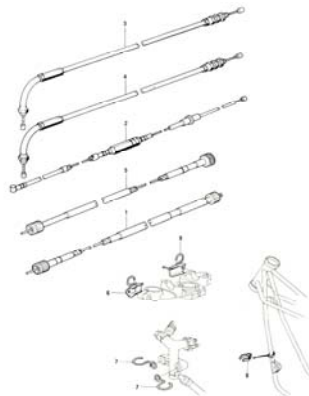

Pictorial Index 4/5

31. Cables