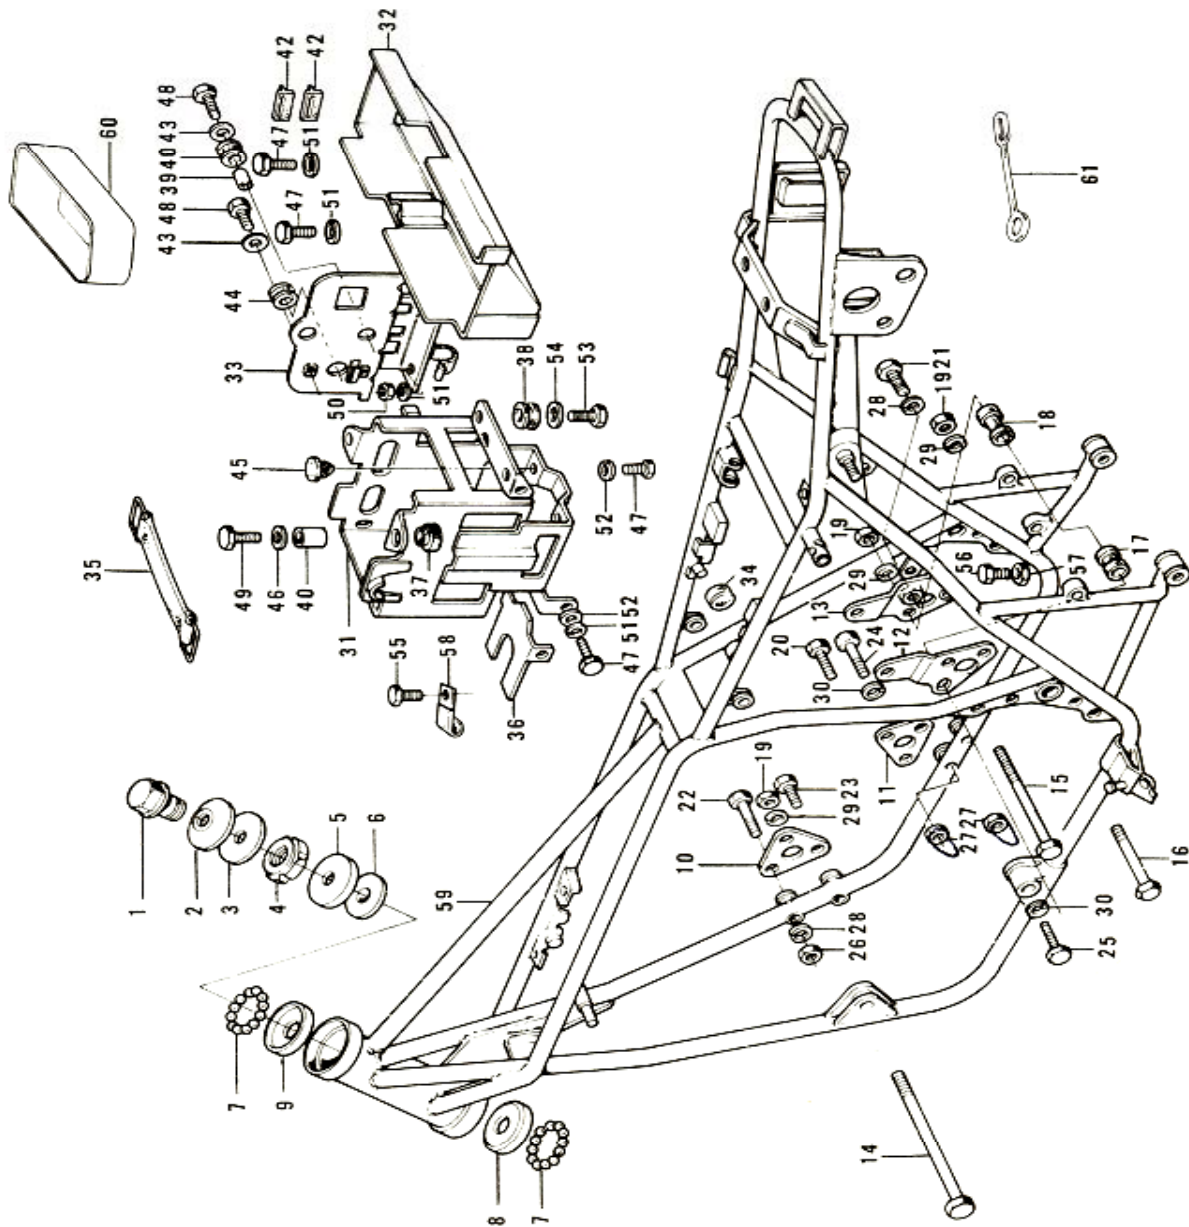

17. Frame 1/2

17. Frame 1/2

No.	Part No.	Q'TY	PART NAME	
1	92007-031	1	BOLT, steering stem head	
2	92022-230	1	WASHER, steering stem head	
3	46100-003	1	WASHER, wave	
4	92090-007	1	NUT, steering stem head	
5	46098-010	1	CAP, steering stem head	
6	92047-011	1	CONE, steering stem head upper	
7	600A0-800	39	BALL, steel, 1/4"	
8	92048-008	1	RACE, steering stem head upper	
9	92048-006	1	RACE, steering stem head lower	
10	~~32030-025~~	1	PLATE, engine mounting, front	NLA
11	~~32030-026~~	1	PLATE, engine mounting, lower	NLA
12	~~32030-046~~	1	PLATE, engine mounting, LH	NLA
13	~~32030-045~~	1	PLATE, engine mounting, RH	NLA
14	92091-022	1	BOLT, engine mounting, 310mm	
15	92091-023	1	BOLT, engine mounting, 250mm	
16	92003-099	1	BOLT, engine mounting, 165mm	
17	~~92027-159~~	1	COLLAR, engine mounting, 52mm	NLA
18	92027-160	1	COLLAR, engine mounting, 31mm	
19	92019-004	3	NUT, self locking, 10mm	
20	110B0-818	2	BOLT, hex head, 8x18	
21	110G0-836	4	BOLT, hex head, 8x36	
22	~~110G0-856~~	1	BOLT, hex head, 8x56	NLA
23	110G0-863	1	BOLT, hex head, 8x63	
24	113B1-256A	1	BOLT, hex head, 12x56	NLA
25	113B1-271A	1	BOLT, hex head, 12x71	NLA
26	311B0-800	2	NUT, 8mm	
27	92016-045	2	NUT, 12mm	
28	461F0-800	6	WASHER, spring, 8mm	
29	461F1-000	3	WASHER, spring, 10mm	
30	461F1-200	2	WASHER, spring, 12mm	
31	~~32097-022~~	1	CASE, battery	NLA
32	~~32098-019~~	1	CASE, tool	NLA
33	~~32129-001~~	1	BRACKET, electric case	NLA
34	~~92075-141~~	2	RUBBER, battery case	NLA
35	92072-045	1	BAND, battery	
36	~~32105-005~~	1	STAY, air cleaner	NLA
37	~~92075-146~~	2	RUBBER, battery case	NLA
38	92075-161	2	DAMPER RUBBER	
39	92027-165	2	COLLAR, electric base bracket	
40	92027-156	2	COLLAR, battery case	
41	92075-149	2	RUBBER, electric base bracket	
42	32103-003	2	SEAT, rectifier rubber	
43	92022-125	4	WASHER, plain, 6mm