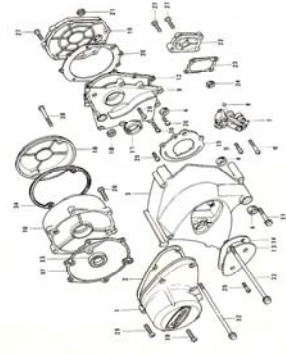

NLA = nicht mehr lieferbar

NLA = n'est plus livrable

NLA = non è più disponibile

Pictorial Index 1/5

1. Cylinder Head

2. Cam Shaft, Valve

3. Cylinder, Piston, Crank Shaft

4. Cam Chain, Tensioner

5. Crank Case

6. Crank Case Bolt & Stud Pattern

7. Clutch

8. Transmission Gears 1/2

8. Transmission Gears 2/2

Pictorial Index 2/5

9. Gear Change Mechanism

10. Kickstarter

11. Engine Covers

12. Carburetors 1/3

12. Carburetors 2/3

12. Carburetors 3/3

13. Oil Pump, Oil Filter

14. Mufflers, Air Cleaner

15. Contact Breaker

Pictorial Index 3/5

4. Cam Chain, Tensioner

4. Cam Chain, Tensioner

No.	Part No.	Q'TY	PART NAME	
1	12057-001	1	IDLER ASSY, cam chain	
2	110G0-635	4	BOLT, hex head, 6x35	
3	92027-155	4	COLLAR, idler	
4	92075-119	2	RUBBER, idler	
5	92075-120	2	RUBBER, idler	
6	12057-002	2	IDLER ASSY, cam chain	
7	12052-005	2	SHAFT, guide roller	
8	12052-003	1	SHAFT	
9	92075-232	4	RUBBER, guide roller	
10	12048-001	1	TENSIONER ASSY, cam chain	
11	12055-002	1	ROLLER, cam chain guide	
12	92075-123	2	RUBBER, guide roller	
13	21070-003	1	CHAIN, cam shaft	
14	12054-001	1	ROD ASSY, push	NLA
15	92081-107	1	SPRING, tensioner	
16	12056-001	1	GASKET, tensioner holder	
17	12047-003	1	HOLDER, cam chain tensioner	NLA
18	410B0-600	2	WASHER, plain, 6mm	
19	110B0-620	2	BOLT, hex head, 6x20	
20	310B0-600	1	NUT, 6mm	
21	92003-093	1	BOLT, tensioner adjusting	NLA
22	12053-001	1	GUIDE, cam chain	
23	220B0-610	1	SCREW, pan head 6x10	