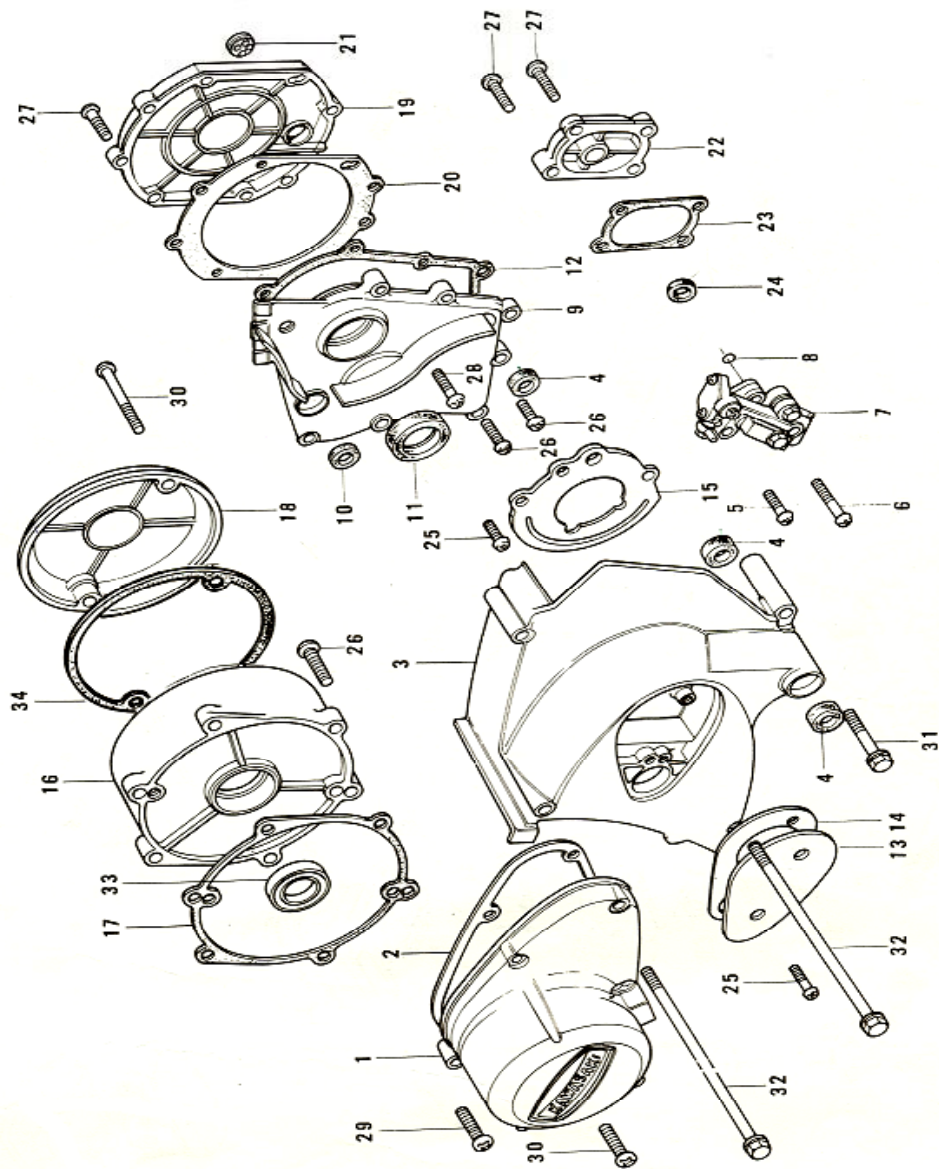

11. Engine Covers

11. Engine Covers

No.	Part No.	Q'TY	PART NAME	
1	14031-053	1	COVER, LH, engine	
2	14045-014	1	GASKET, LH, engine cover	
3	~~14026-026~~	1	COVER, front chain	NLA
4	92049-004	3	OIL SEAL, SB12205	
5	220B0-512A	1	SCREW, pan head, 5x12	
6	~~220B0-528~~	1	SCREW, pan head, 5x28	NLA
7	~~16082-037~~	1	OIL PUMP ASSY	NLA
8	~~92055-053~~	1	O-RING, oil pump	NLA
9	14024-007	1	COVER, transmission	
10	92050-048	1	OIL SEAL, TC7187	
11	92050-024	1	OIL SEAL, SC325210	
12	14058-004	1	GASKET, transmission cover	
13	~~14026-012~~	1	COVER, oil pump	NLA
14	~~14045-015~~	1	GASKET, oil pump cover	NLA
15	~~14024-008~~	1	COVER, engine sprocket	NLA
16	14032-083	1	COVER, RH, engine	
17	14046-023	1	GASKET, RH, engine cover	
18	14027-015	1	CAP, contact breaker	
19	~~14032-082~~	1	COVER, clutch	NLA
20	14046-024	1	GASKET, clutch cover	
21	52015-004	1	GAUGE, oil level	
22	~~14032-0752-H~~	1	COVER, kickshaft	NLA
23	14046-025	1	GASKET, kickshaft cover	
24	92049-001	1	OIL SEAL, SB22325.5	
25	220B0-612	4	SCREW, pan head, 6x12	
26	220B0-622	11	SCREW, pan head, 6x22	
27	220B0-625	11	SCREW, pan head, 6x25	
28	220B0-628	1	SCREW, pan head, 6x28	
29	220B0-630	7	SCREW, pan head, 6x30	
30	220B0-640	8	SCREW, pan head, 6x40	
31	110G0-671	2	BOLT, hex head, 6x71	
32	110G0-6125	2	BOLT, hex head, 6x125	
33	92050-047	1	OIL SEAL	
34	14050-006	1	GASKET, contact breaker cap