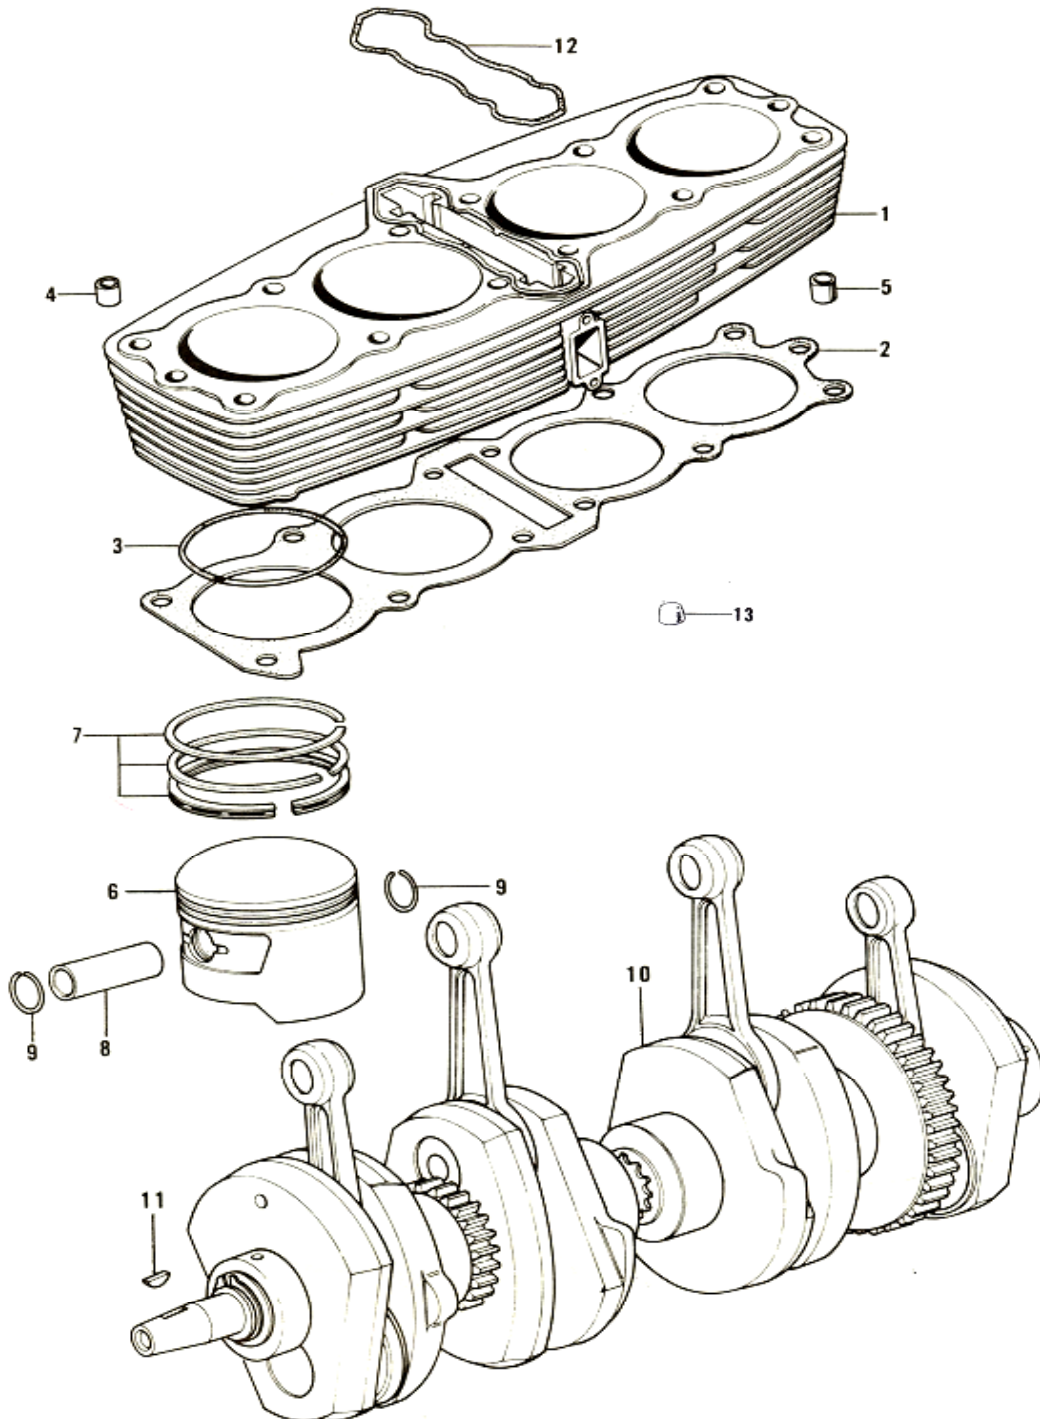

3. Cylinder, Piston, Crankshaft

3. Cylinder, Piston, Crankshaft

No.	Part No.	Q'TY	PART NAME	
1	~~11005-1362-H~~	1	CYLINDER	NLA
2	11009-030	1	GASKET, cylinder base	
3	92055-054	4	O-RING, 73mm	
4	552A1-014	2	PIN, dowel, 10x14	
5	92042-028	2	PIN, dowel,	
6	~~13001-054~~	4	PISTON, STD.	NLA
6	13029-058	4	PISTON, 0.50 (1.Übermass)	
6	~~13027-056~~	4	PISTON, 1.00 (2.Übermass)	NLA
7	13008-038	4	RING SET, STD	
7	13025-046	4	RING SET 0.50 (1.Übermass)	
7	13024-046	4	RING SET 1.00 (2.Übermass)	
8	13002-022	4	PIN, piston	
9	92036-021	8	CIRCLIP, piston pin	
10	~~13031-043~~	1	CRANK SHAFT ASSY	NLA
11	92038-001	1	KEY, woodruff	
12	92055-062	1	O-RING, cylinder	
13	92074-030	8	RUBBER PLUG, cylinder