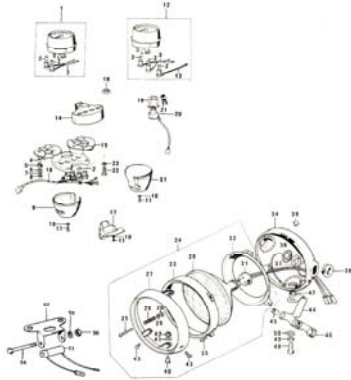

Pictorial Index 5/5

32. Electrical Equipments A 2/2