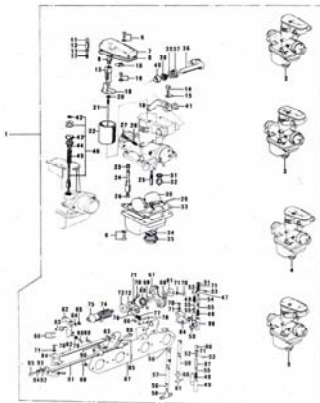

12. Carburetors 1/3