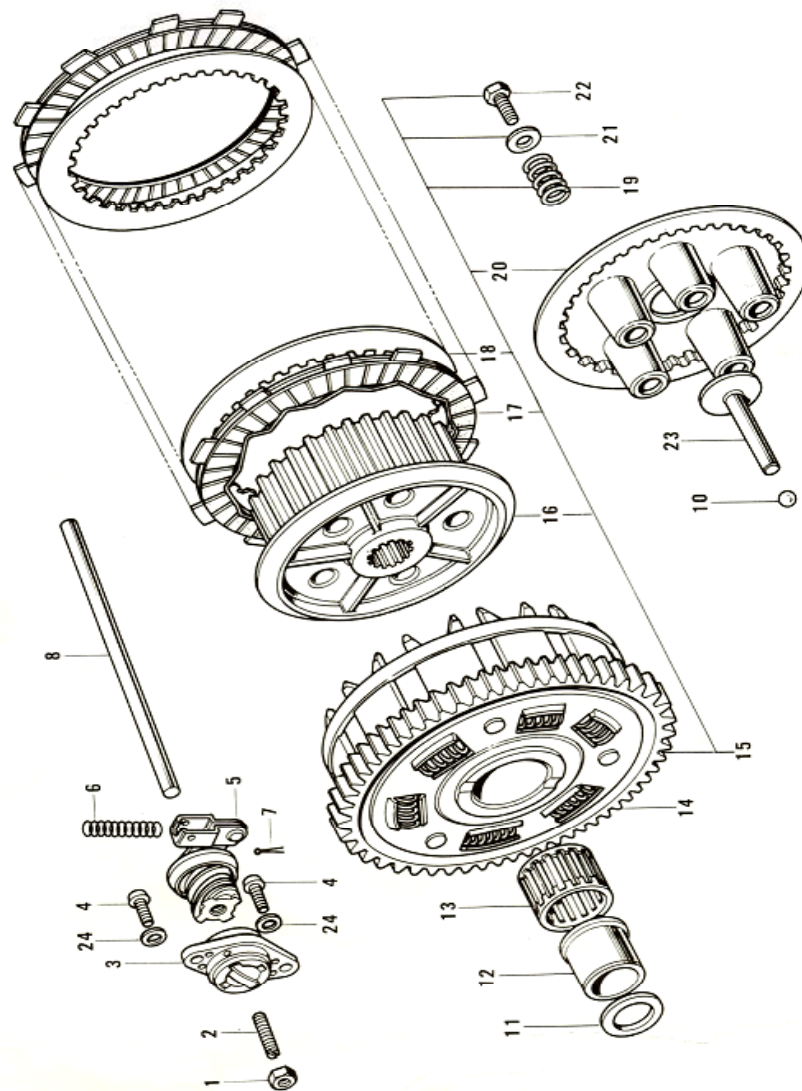

7. Clutch

7. Clutch

No.	Part No.	Q'TY	PART NAME	
1	315B0-800	1	NUT, 8mm	
2	92014-014	1	SCREW, slotted, 8x25	NLA
3	13102-013	1	INNER, clutch release	NLA
4	220B0-616	2	SCREW, pan head, 6x16	
5	13118-007	1	OUTER, clutch release	NLA
6	92081-069	1	SPRING, clutch release	
7	550D1-615	1	PIN, cotter, 1.6x15	
8	13116-021	1	ROD, clutch push	
9	670B1-507	1	O-RING, 7mm	
10	600A1-200	1	BALL, steel, 3/8"	
11	92026-022	1	WASHER, clutch thrust	
12	92028-135	1	BUSHING, clutch	NLA
13	92046-028	1	NEEDLE BEARING, clutch	
14	13095-036	1	HOUSING, clutch	NLA
15	13081-045	1	CLUTCH ASSY	NLA
16	13087-031	1	HUB, clutch	NLA
17	13088-030	8	PLATE, clutch friction	
18	13089-022	7	PLATE, clutch steel	
19	92081-105	5	SPRING, clutch	
20	13187-006	1	PLATE, clutch spring	
21	13091-011	5	HOLDER, clutch spring	
22	116B0-618	5	BOLT, hex head, 6x18	
23	13116-022	1	PUSHER, clutch spring plate	
24	411B0-600	2	WASHER, plain, 6mm