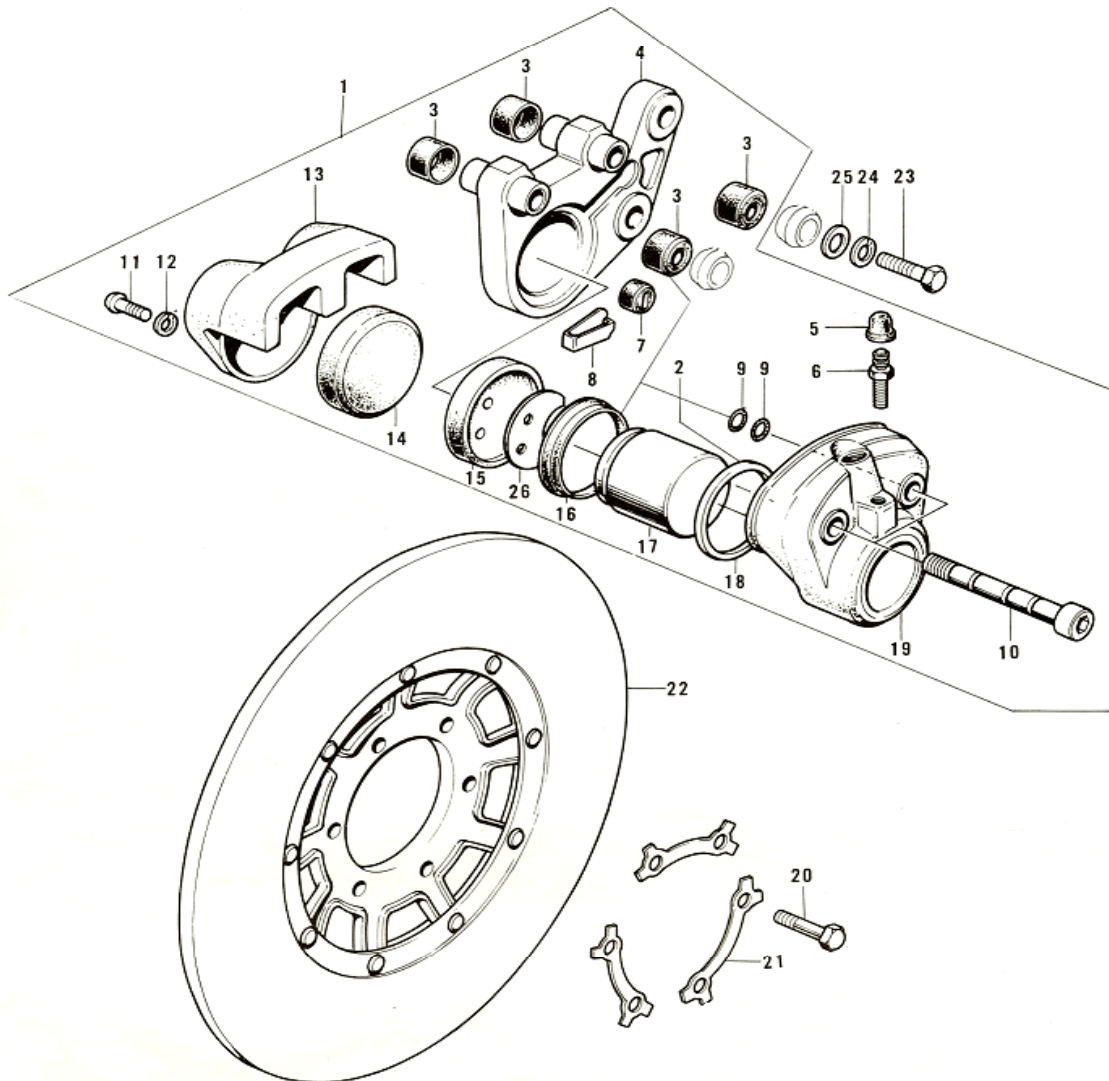

26. Disc Brake Equipment B

26. Disc Brake Equipment B

No.	Part No.	Q'TY	PART NAME	
1	43041-004	1	CALIPER ASSY	NLA
2	43073-004	1	REPAIR SET, caliper	NLA
3	43052-003	4	DUST SEAL, shaft	
4	43044-004	1	HOLDER, caliper	NLA
5	43057-002	1	CAP, breeder	
6	43056-002	1	BREEDER	
7	43047-001	1	BUSHING, rubber	
8	43046-001	1	STOPPER, pad A	NLA
9	43053-002	4	O-RING, shaft	
10	43045-003	2	SHAFT	NLA
11	220B0-612	1	SCREW, pan head, 6x12	
12	461F0-600	1	WASHER, spring, 6mm	
13	43043-003	1	CALIPER B	NLA
14	43051-001	1	PAD B	NLA
15	43050-002	1	PAD A	NLA
16	43054-002	1	DUST SEAL, piston	
17	43048-002	1	PISTON, caliper	NLA
18	43049-002	1	RING, piston seal	
19	43042-004	1	CALIPER A	NLA
20	92001-104	6	BOLT, hex head, 8x28	NLA
21	92088-014	3	WHASER, lock, 8mm	NLA
22	41080-001	1	DISC PLATE, front brake	NLA
23	43070-001	2	BOLT, hex head, 10x43	NLA
24	461F1-000	2	WASHER, spring, 10mm	
25	410B1-000	2	WASHER, plain, 10mm	
26	43076-001	1	SHIM	NLA