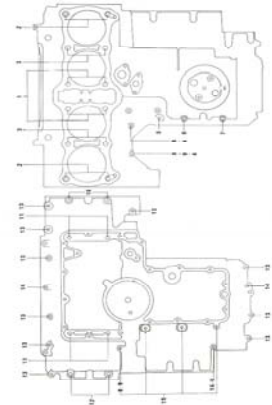

6. Crank Case Bolt & Stud Pattern