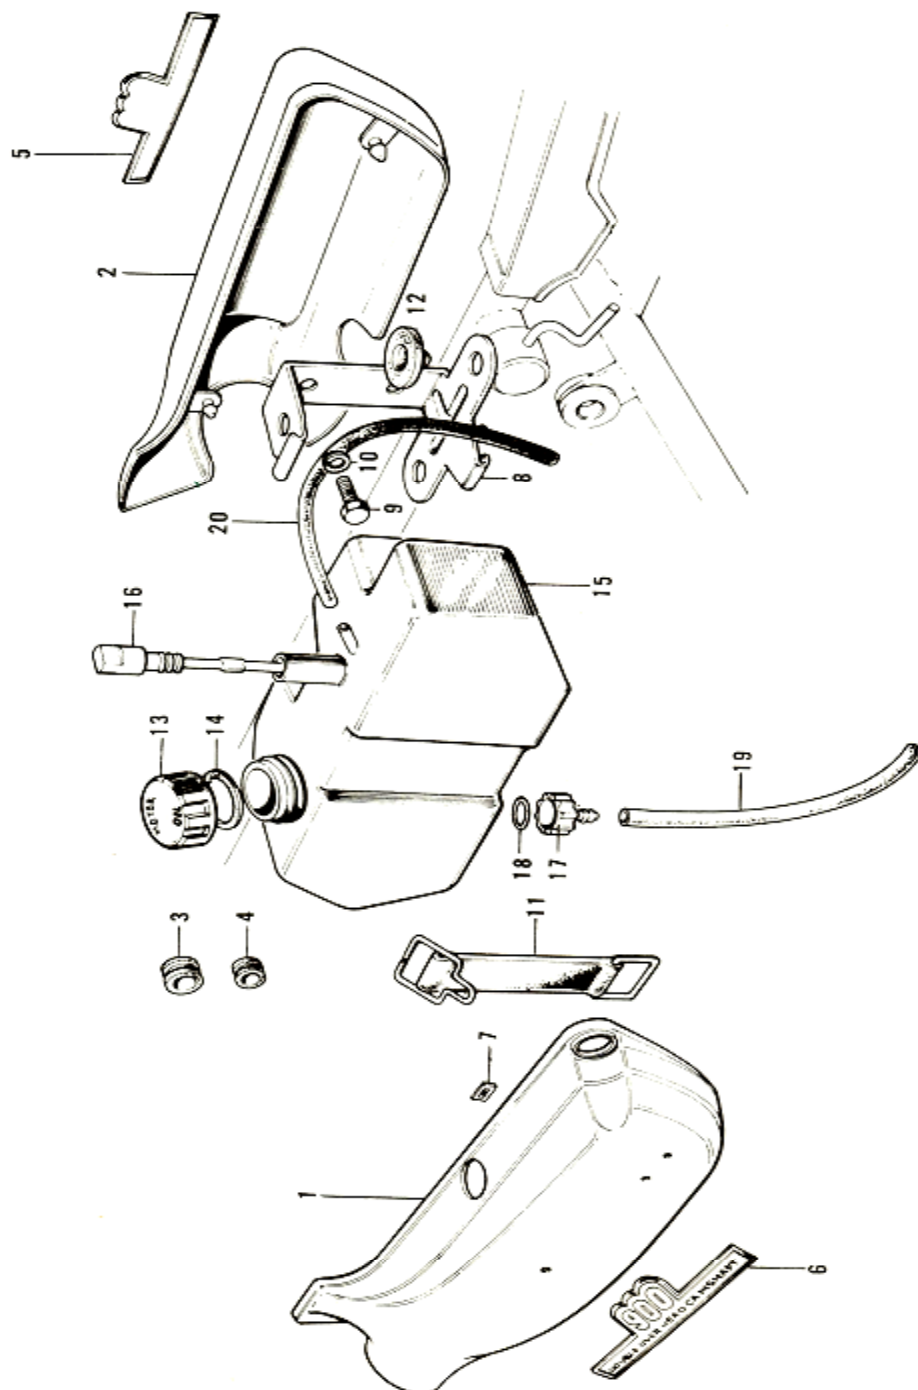

29. Oil Tank, Side Covers

29. Oil Tank, Side Covers

No.	Part No.	Q'TY	PART NAME	
1	~~36001-0362-E~~	1	COVER, LH side, Candytone Orange	NLA
1	36001-0362-F	1	COVER, LH side, Candytone Yellow	
2	~~36007-0302-E~~	1	COVER, RH side, Candytone Orange	NLA
2	36007-0302-F	1	COVER, RH side, Candytone Yellow	
3	92071-056	5	GROMMET, side cover	
4	92071-064	1	GROMMET, side cover	
5	56018-139	1	EMBLEM, side cover, RH	
6	56018-148	1	EMBLEM, side cover, LH	
7	92018-003	6	NUT, 3mm	
8	~~32131-001~~	1	BRACKET, oil tank	NLA
9	116B0-612	2	BOLT, hex head, 6x12	
10	461F0-600	2	WASHER, spring, 6mm	
11	92072-045	1	BAND, oil tank	
12	92075-078	3	RUBBER, oil tank bracket	
13	52003-020	1	CAP, oil tank	
14	92065-086	1	GASKET, oil tank cap	
15	~~52001-031~~	1	TANK, oil	NLA
16	~~52005-005~~	1	GAUGE, oil level	NLA
17	52020-001	1	FILTER, oil tank	
18	670B2-015	1	O-RING, 15mm	
19	92059-071	1	PIPE, oil	
20	92059-057	1	PIPE, oil tank breather