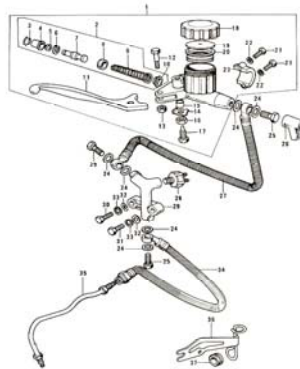

23. Front Hub

Pictorial Index 4/5

24. Rear Hub

25. Disc Brake Equipments A

26. Disc Brake Equipments B

27. Front Fork

28. Fuel Tank

29. Oil Tank, Side Covers

4. Cam Chain, Tensioner

4. Cam Chain, Tensioner

No.	Part No.	Q'TY	PART NAME	
1	12057-001	1	IDLER ASSY, cam chain	
2	110G0-635	4	BOLT, hex head, 6x35	
3	92027-155	4	COLLAR, idler	
4	92075-119	2	RUBBER, idler	
5	92075-120	2	RUBBER, idler	
6	12057-002	2	IDLER ASSY, cam chain	
7	12052-005	2	SHAFT, guide roller	
8	12052-003	1	SHAFT	
9	92075-232	4	RUBBER, guide roller	
10	12048-001	1	TENSIONER ASSY, cam chain	
11	12055-002	1	ROLLER, cam chain guide	
12	92075-123	2	RUBBER, guide roller	
13	21070-003	1	CHAIN, cam shaft	
14	12054-001	1	ROD ASSY, push	NLA
15	92081-107	1	SPRING, tensioner	
16	12056-001	1	GASKET, tensioner holder	
17	12047-003	1	HOLDER, cam chain tensioner	NLA
18	410B0-600	2	WASHER, plain, 6mm	
19	110B0-620	2	BOLT, hex head, 6x20	
20	310B0-600	1	NUT, 6mm	
21	92003-093	1	BOLT, tensioner adjusting	NLA
22	12053-001	1	GUIDE, cam chain	
23	220B0-610	1	SCREW, pan head 6x10	