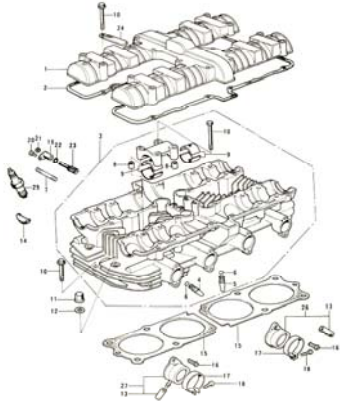

Index	page
1. Cylinder Head	8
2. Cam Shaft, Valve	10
3. Cylinder, Piston, Crank Shaft	12
4. Cam Chain, Tensioner	14
5. Crank Case	16
6. Crank Case Bolt & Stud Pattern	18
7. Clutch	20
8. Transmission Gears	22
9. Gear Change Mechanism	26
10. Kickstarter	28
11. Engine Covers	30
12. Carburetors	32
13. Oil Pump, Oil Filter	38
14. Mufflers, Air Cleaner	40
15. Contact Breaker	42
16. Starter Motor, Dynamo	44
17. Frame	46
18. Swinging Arm, Rear Shock Absorber	50
19. Footrests, Stands, Brake Pedal	52
20. Handlebar, Grips	54
21. Fender	56
22. Wheels	58
23. Front Hub	60
24. Rear Hub	62
25. Disc Brake Equipments A	64
26. Disc Brake Equipments B	66
27. Front Fork	68
28. Fuel Tank	70
29. Oil Tank, Side Covers	72
30. Dual Seat, Chain Cover	74
31. Cables	76
32. Electrical Equipments A	78
33. Electrical Equipments B	82
34. Electrical Equipments C	84
35. Tools	86
36. Special Service Tools	88
37. N° Verzeichnis	90

NLA = nicht mehr lieferbar

NLA = n'est plus livrable

NLA = non è più disponibile

Pictorial Index 1/5

1. Cylinder Head

2. Cam Shaft, Valve

3. Cylinder, Piston, Crank Shaft

4. Cam Chain, Tensioner

4. Cam Chain, Tensioner

4. Cam Chain, Tensioner

No.	Part No.	Q'TY	PART NAME	
1	12057-001	1	IDLER ASSY, cam chain	
2	110G0-635	4	BOLT, hex head, 6x35	
3	92027-155	4	COLLAR, idler	
4	92075-119	2	RUBBER, idler	
5	92075-120	2	RUBBER, idler	
6	12057-002	2	IDLER ASSY, cam chain	
7	12052-005	2	SHAFT, guide roller	
8	12052-003	1	SHAFT	
9	92075-232	4	RUBBER, guide roller	
10	12048-001	1	TENSIONER ASSY, cam chain	
11	12055-002	1	ROLLER, cam chain guide	
12	92075-123	2	RUBBER, guide roller	
13	21070-003	1	CHAIN, cam shaft	
14	12054-001	1	ROD ASSY, push	NLA
15	92081-107	1	SPRING, tensioner	
16	12056-001	1	GASKET, tensioner holder	
17	12047-003	1	HOLDER, cam chain tensioner	NLA
18	410B0-600	2	WASHER, plain, 6mm	
19	110B0-620	2	BOLT, hex head, 6x20	
20	310B0-600	1	NUT, 6mm	
21	92003-093	1	BOLT, tensioner adjusting	NLA
22	12053-001	1	GUIDE, cam chain	
23	220B0-610	1	SCREW, pan head 6x10	