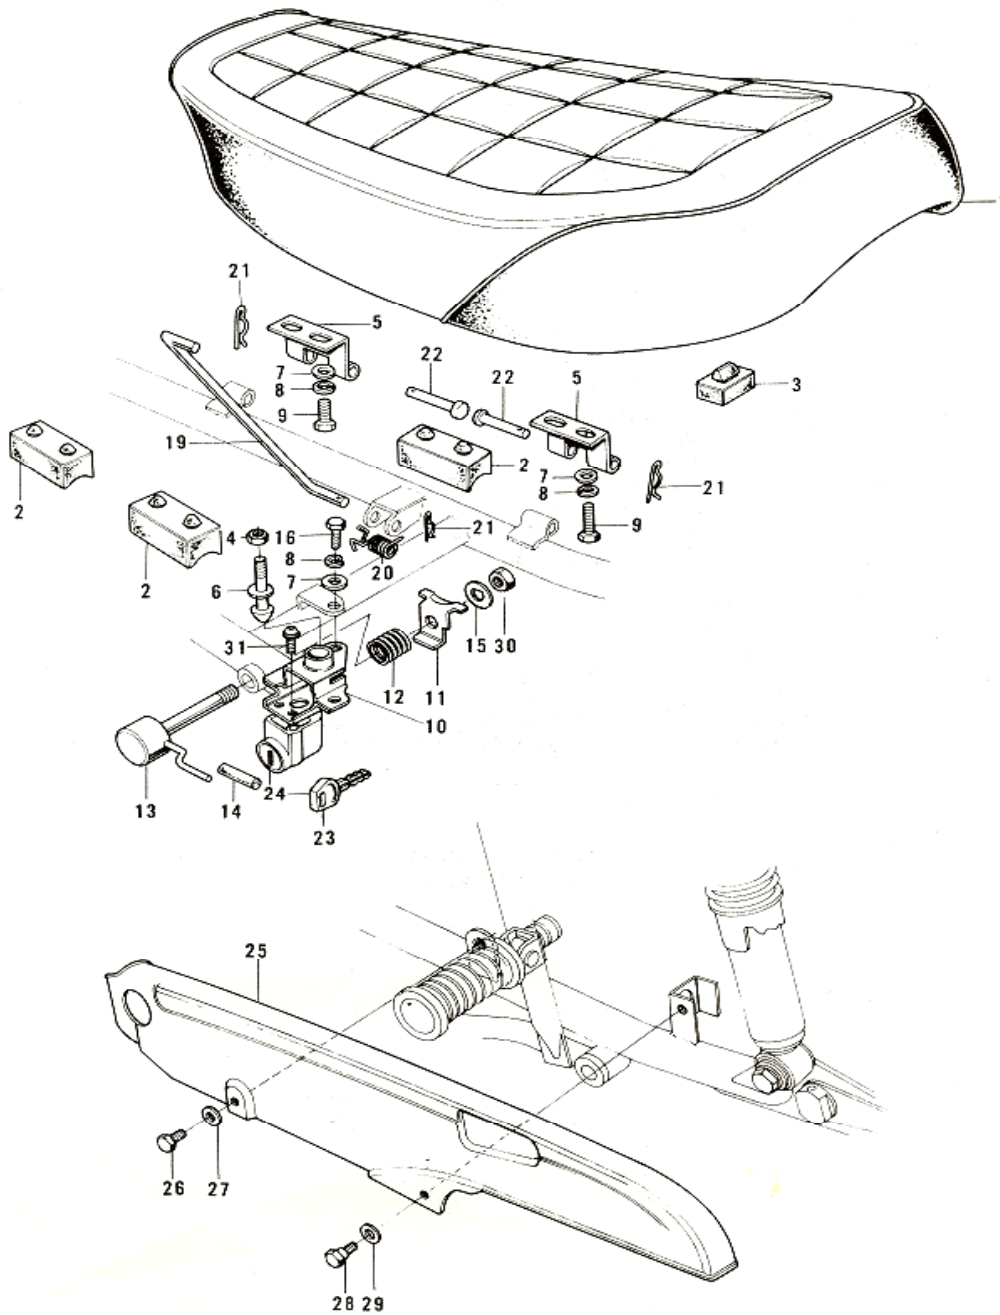

30. Dual Seat, Chain Cover

30. Dual Seat, Chain Cover

No.	Part No.	Q'TY	PART NAME	
1	53001-076	1	SEAT ASSY, dual	
2	92075-139	4	DAMPER RUBBER, seat	
3	92075-099	1	DAMPER RUBBER, seat	
4	312B0-800	1	NUT, 8mm	
5	~~53009-017~~	2	HINGE, seat	NLA
6	53056-001	1	CATCH, seat	
7	411B0-600	4	WASHER, plain, 6mm	
8	461F0-600	4	WASHER, spring, 6mm	
9	110B0-614	4	BOLT, hex head, 6x14	
10	~~53050-001~~	1	HOUSING, seat catch	NLA
11	~~53051-001~~	1	PLATE, seat catch	NLA
12	~~53053-001~~	1	SPRING, lever	NLA
13	53052-001	1	LEVER, seat catch	
14	~~92102-011~~	1	CAP, lever	NLA
15	~~92088-017~~	1	WASHER, lock	NLA
16	110N0-616	2	BOLT, hex head, 6x16	
17	461F0-600	2	WASHER, spring, 6mm	
18	411B0-600	2	WASHER, plain, 6mm	
19	53054-001	1	STOPPER, seat	
20	53055-001	1	SPRING, seat stopper	
21	92041-003	3	PIN, cotter	
22	53011-002	2	PIN, seat pivot	
23	27030-001	1	LOCK ASSY, seat	
24	~~27008-0465-1~~	1	KEY SET, #751	NLA
24	~~27008-0465-2~~	1	KEY SET, #752	NLA
24	~~27008-0465-3~~	1	KEY SET, #753	NLA
24	~~27008-0465-4~~	1	KEY SET, #754	NLA
24	~~27008-0465-5~~	1	KEY SET, #755	NLA
25	36014-045	1	COVER, chain	
26	~~110N0-618~~	1	BOLT, hex head, 6x18	NLA
27	92022-125	1	WASHER, plain, 6mm	
28	92001-115	1	BOLT, hex head, 6x14	
29	92022-195	1	WASHER, plain, 6mm	
30	312B0-600	1	NUT, 6mm	
31	220B0-514	2	SCREW-pan head, 5x14