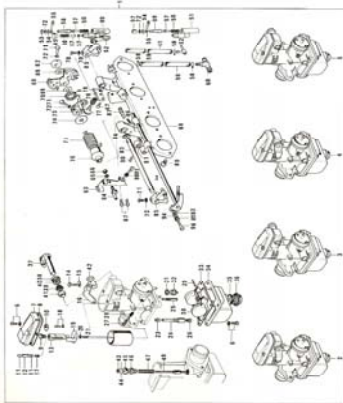

NLA = nicht mehr lieferbar

NLA = n'est plus livrable

NLA = non è più disponibile

Pictorial Index 1/5

1. Cylinder Head

2. Cam Shaft, Valve

3. Cylinder, Piston, Crank Shaft

4. Cam Chain, Tensioner

5. Crank Case

6. Crank Case Bolt & Stud Pattern

7. Clutch

8. Transmission Gears 1/2

8. Transmission Gears 2/2

Pictorial Index 2/5

9. Gear Change Mechanism

10. Kickstarter

11. Engine Covers

12. Carburetors 1/3

12. Carburetors 2/3

12. Carburetors 3/3

13. Oil Pump, Oil Filter

14. Mufflers, Air Cleaner

15. Contact Breaker

Pictorial Index 3/5

4. Cam Chain, Tensioner

4. Cam Chain, Tensioner

No.	Part No.	Q'TY	PART NAME	
1	12057-001	1	IDLER ASSY, cam chain	
2	110G0-635	4	BOLT, hex head, 6x35	
3	92027-155	4	COLLAR, idler	
4	92075-119	2	RUBBER, idler	
5	92075-120	2	RUBBER, idler	
6	12057-002	2	IDLER ASSY, cam chain	
7	12052-005	2	SHAFT, guide roller	
8	12052-003	1	SHAFT	
9	92075-232	4	RUBBER, guide roller	
10	12048-001	1	TENSIONER ASSY, cam chain	
11	12055-002	1	ROLLER, cam chain guide	
12	92075-123	2	RUBBER, guide roller	
13	21070-003	1	CHAIN, cam shaft	
14	12054-001	1	ROD ASSY, push	NLA
15	92081-107	1	SPRING, tensioner	
16	12056-001	1	GASKET, tensioner holder	
17	12047-003	1	HOLDER, cam chain tensioner	NLA
18	410B0-600	2	WASHER, plain, 6mm	
19	110B0-620	2	BOLT, hex head, 6x20	
20	310B0-600	1	NUT, 6mm	
21	92003-093	1	BOLT, tensioner adjusting	NLA
22	12053-001	1	GUIDE, cam chain	
23	220B0-610	1	SCREW, pan head 6x10	