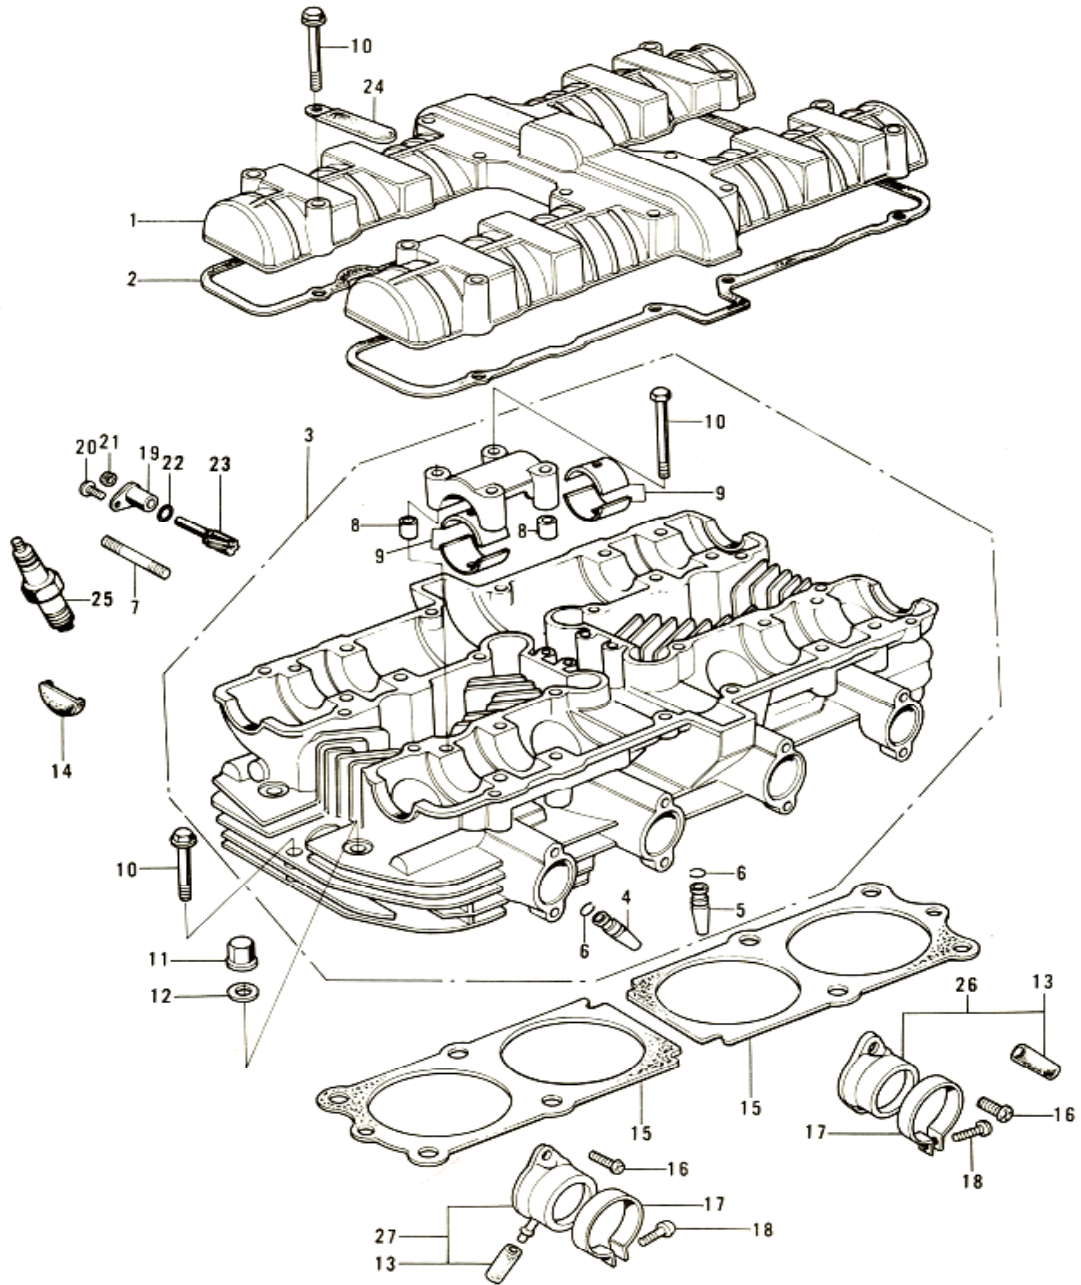

1. Cylinder Head

1. Cylinder Head

No.	Part No.	Q'TY	PART NAME	
1	~~11022-0052-H~~	1	COVER, cylinder head	NLA
2	11023-006	1	GASKET, cylinder head cover	
3	~~11002-0162-H~~	1	CYLINDER HEAD	NLA
4	12006-010	4	GUIDE, inlet valve	
5	12006-011	4	GUIDE, exhaust valve	
6	92036-023	8	CIRCLIP, valve guide	
7	92004-049	8	STUD, 6x30	
8	92042-007	8	PIN, dowel	
9	13034-030	16	BEARING, cam shaft	
10	92003-092	35	BOLT, hex head, 6x45	
11	92015-070	12	NUT, cylinder head	
12	92022-215	12	WASHER, plain, 10mm	
13	92068-006	4	PLUG	
14	92066-017	4	PLUG, cylinder head cover	
15	11004-066	2	GASKET, cylinder head	
16	220B0-618	8	SCREW, pan head, 6x18	
17	92123-001	4	CLAMP, carburetor holder	
18	220B0-520	4	SCREW, pan head, 5x20	
19	~~92087-006~~	1	GUIDE, tachometer cable	NLA
20	220B0-612	1	SCREW, pan head, 6x12	
21	92050-050	1	OIL SEAL, S06135	
22	670B1-510	1	O-RING, 10mm	
23	13223-006	1	GEAR, tachometer	
24	21126-007	4	CLAMP, ignition cord	
25	92070-037	4	SPARK PLUG, NGK B-8ES	
26	16065-028	2	HOLDER, carburetor RH	
27	16065-029	2	HOLDER, carburetor LH