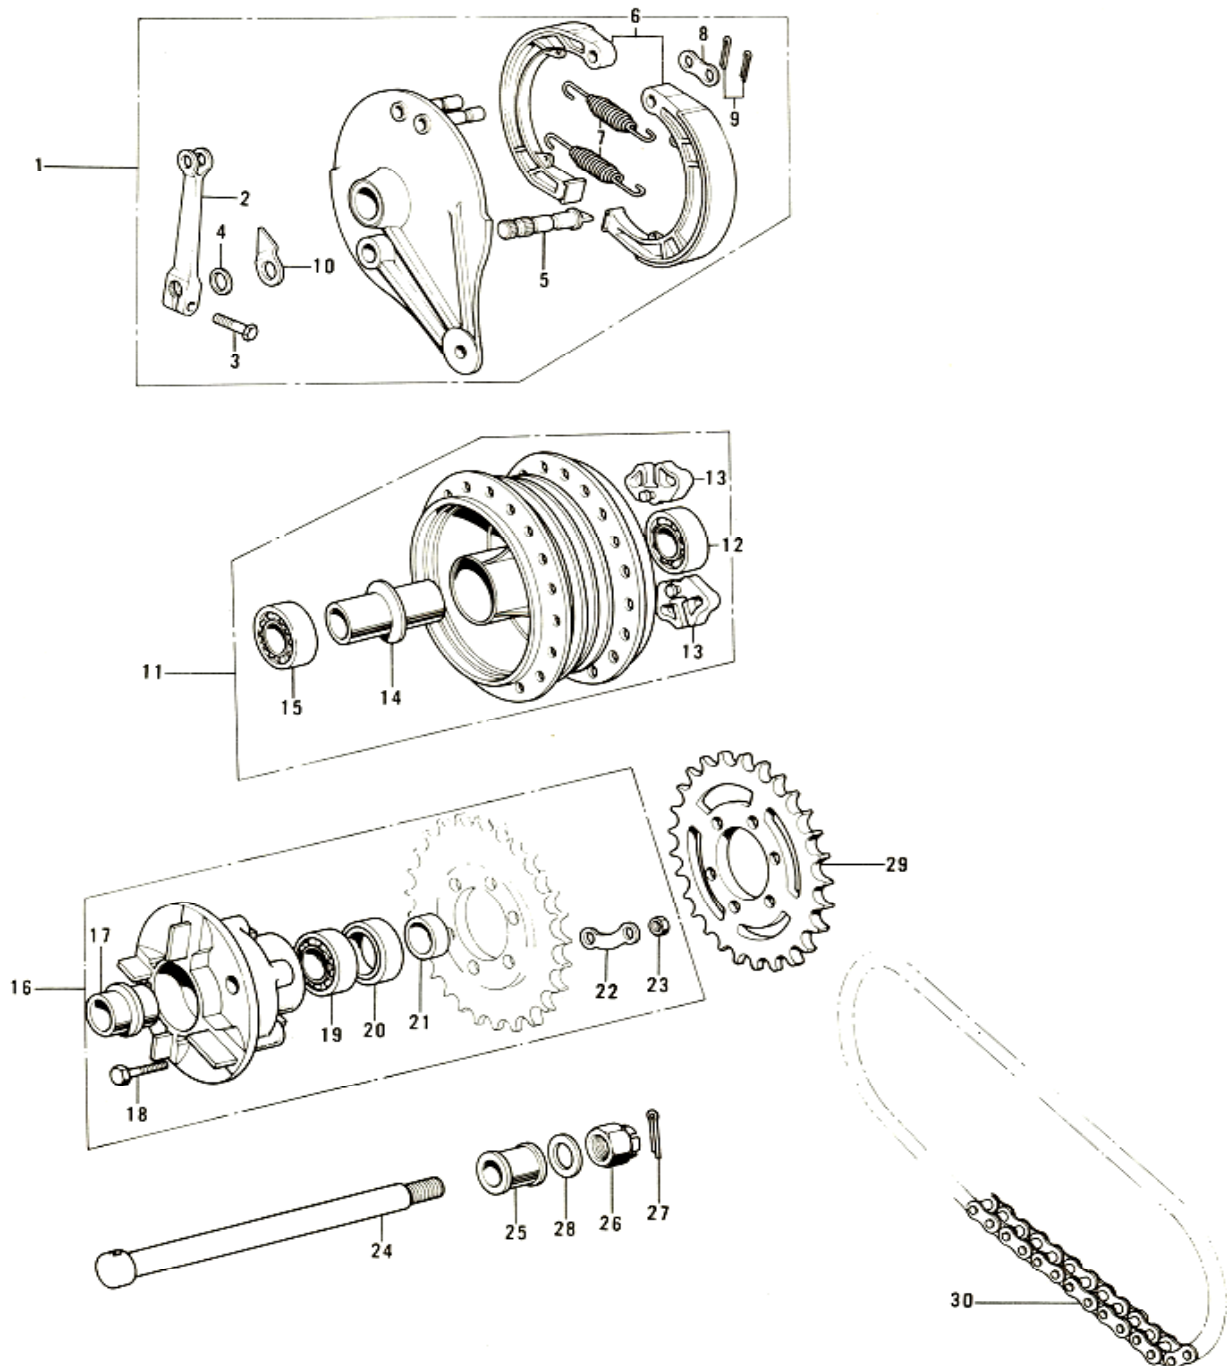

24. Rear Hub

24. Rear Hub

No.	Part No.	Q'TY	PART NAME	
1	42006-053	1	PANEL ASSY, rear brake, Flat black	NLA
2	42029-033	1	LEVER, rear brake cam	NLA
3	116B0-825	1	BOLT, hex head, 8x25	
4	41051-003	1	DUST SHIELD, brale cam	
5	41050-017	1	CAM SHAFT, rear brake	
6	41048-012	2	SHOE, brake	NLA
7	41049-007	2	SPRING, brake shoe	
8	41045-006	1	WASHER, brake shoe	NLA
9	550D3-025	2	PIN, cotter, 3.0x25	
10	41085-004	1	INDICATOR, rear brake	
11	42005-030	1	DRUM ASSY, rear brake	NLA
12	601B6-304	1	BEARING, ball, #6304	
13	42014-021	6	SHOCK DAMPER, rear hub	
14	42010-021	1	SPACER, rear hub bearing	NLA
15	601B6-304Z	1	BEARING, ball, #6304Z	NLA
16	42008-013	1	COUPLING ASSY, rear hub	NLA
17	42036-015	1	SLEEVE, rear hub coupling	NLA
18	92003-015	6	BOLT, rear sprocket fitting	
19	601B6-206	1	BEARING, ball, #6206	
20	92050-027	1	OIL SEAL	
21	42037-023	1	COLLAR, rear axle sleeve	NLA
22	92088-013	3	WASHER, lock, 10mm	
23	42025-005	6	NUT, 10mm	
24	42031-034	1	AXLE, rear	
25	42032-037	1	COLLAR, rear axle	NLA
26	42045-018	1	NUT, castle, 18mm	
27	550D4-035	1	PIN, cotter, 4.0x35	
28	92022-248	1	WASHER, plain, 20mm	
29	42041-118	1	REAR SPROCKET 35T	NLA
30	92057-018	1	CHAIN ASSY, EK630 - 92 Link	NLA