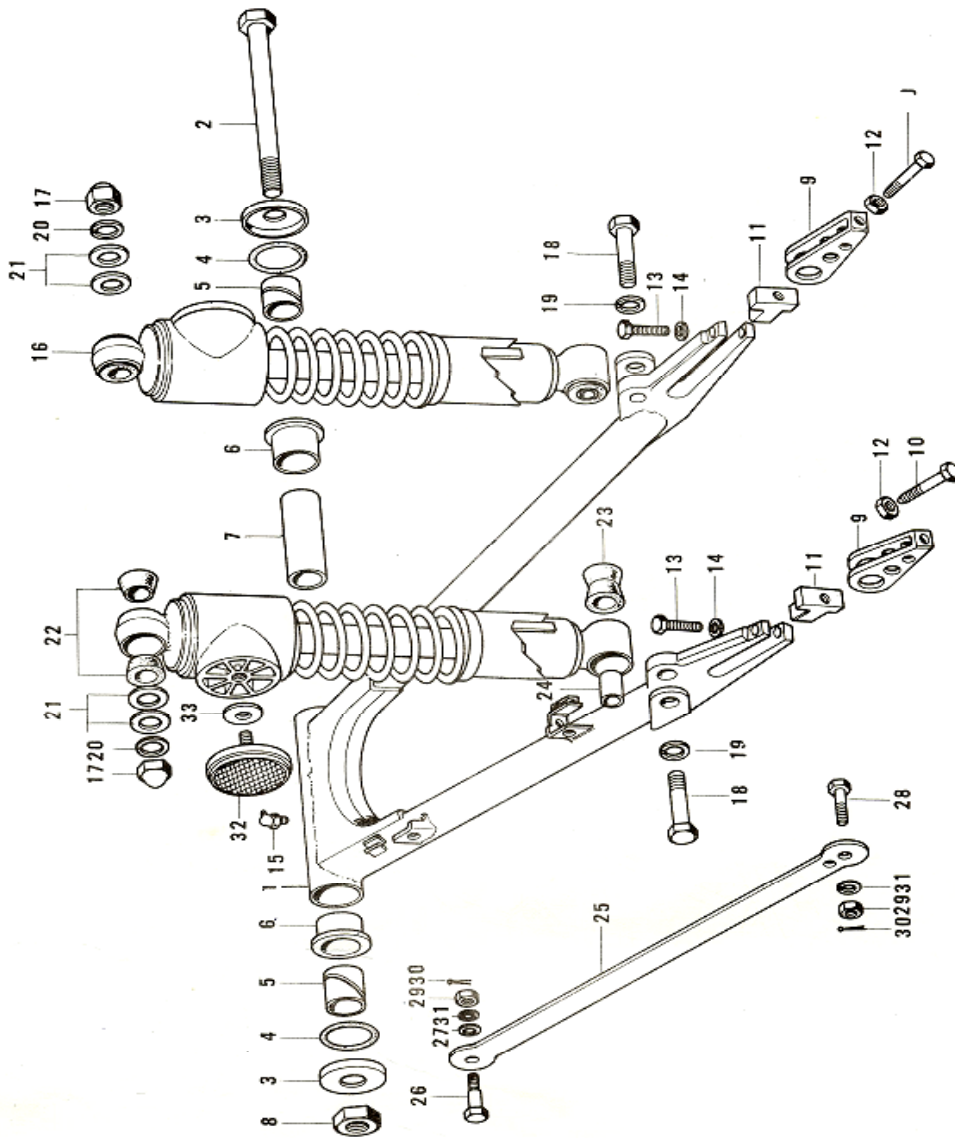

18. Swinging Arm, Rear Shock Absorber

18. Swinging Arm, Rear Shock Absorber

No.	Part No.	Q'TY	PART NAME	
1	~~33001-046~~	1	SWINGING ARM	NLA
2	33032-036	1	SHAFT, swinging arm pivot	
3	33035-003	2	CAP, swinging arm	
4	671B2-530	2	O-RING, 30mm	
5	33034-009	2	SLEEVE, swinging arm	
6	33033-009	2	BUSHING, swinging arm	
7	33036-005	1	COLLAR, swinging arm	
8	92019-012	1	NUT, lock 16mm	
9	~~33040-049~~	1	ADJUDUSTER, chain	NLA
10	92001-038	2	BOLT, chain adjuster	
11	33044-001	2	STOPPER, chain adjuster	
12	312B0-800	2	NUT, 8mm	
13	110G0-840	2	BOLT, hex head, 8x40	
14	416F0-800	2	WASHER, spring, 8mm	
15	92005-002	1	NIPPLE, grease	
16	~~45014-072~~	2	SHOCK ABSORBER	NLA
17	92020-014	2	NUT, shock absorber fitting	
18	113N1-035	2	BOLT, hex head, 10x35	
19	461F1-000	2	WASHER, spring, 10mm	
20	461F1-200	2	WASHER, spring, 12mm	
21	410B1-200	4	WASHER, plain, 12mm	
22	45017-001	4	BUSHING, shock absorber rubber	
23	45017-011	2	BUSHING, shock absorber rubber	
24	45016-003	2	BUSHING, shock absorber pivot shaft	
25	~~43007-032~~	1	TORQUE LINK, rear brake	NLA
26	92003-103	1	BOLT, hex head, 8x28	NLA
27	411B1-000	1	WASHER, plain, 10mm	
28	92003-101	1	BOLT, hex head, 10x45	NLA
29	313B1-000	2	NUT, 10mm	
30	92041-005	2	PIN, cotter	
31	461F1-000	2	WASHER, spring, 10mm	
32	~~28012-008~~	2	REFLECTOR, reflex	NLA
33	92049-011	2	RUBBER, reflector