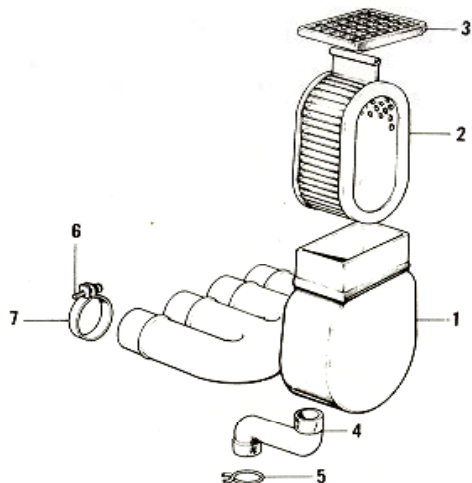

14. Muffler, Air Cleaner

14. Muffler, Air Cleaner

No.	Part No.	Q'TY	PART NAME	
1	11011-022	1	CASE, air cleaner	
2	11013-034	1	ELEMENT, air cleaner	
3	~~11012-030~~	1	CAP, air cleaner	NLA
4	92059-078	1	PIPE, breather	NLA
5	92037-028	1	CLAMP, breather pipe	
6	92123-002	4	CLAMP, air inlet	NLA
7	220B0-535	4	SCREW, pan head, 5x35	
8	18001-073	1	MUFFLER ASSY, LH, UPPER	
9	18001-074	1	MUFFLER ASSY, LH, LOWER	
10	18001-075	1	MUFFLER ASSY, RH, LOWER	
11	18001-076	1	MUFFLER ASSY, RH, UPPER	
12	92059-079	2	PIPE, muffler connection	
13	92037-103	2	CLAMP, connection pipe	
14	220B0-616	2	SCREW, pan head, 6x16	
15	92003-131	2	BOLT, hex head, 10x108	
16	92019-004	2	NUT, lock, 10mm	
17	410B1-000	2	WASHER, plain, 10mm	
18	92092-010	4	BUSHING, muffler fitting	
19	310B0-600	8	NUT, 6mm	
20	461F0-600	8	WASHER, spring, 6mm	
21	18069-045	2	HOLDER, exhaust pipe	
22	18069-046	2	HOLDER, exhaust pipe	
23	92027-170	8	INSERT, exhaust pipe	
24	18067-018	4	GASKET, exhaust pipe