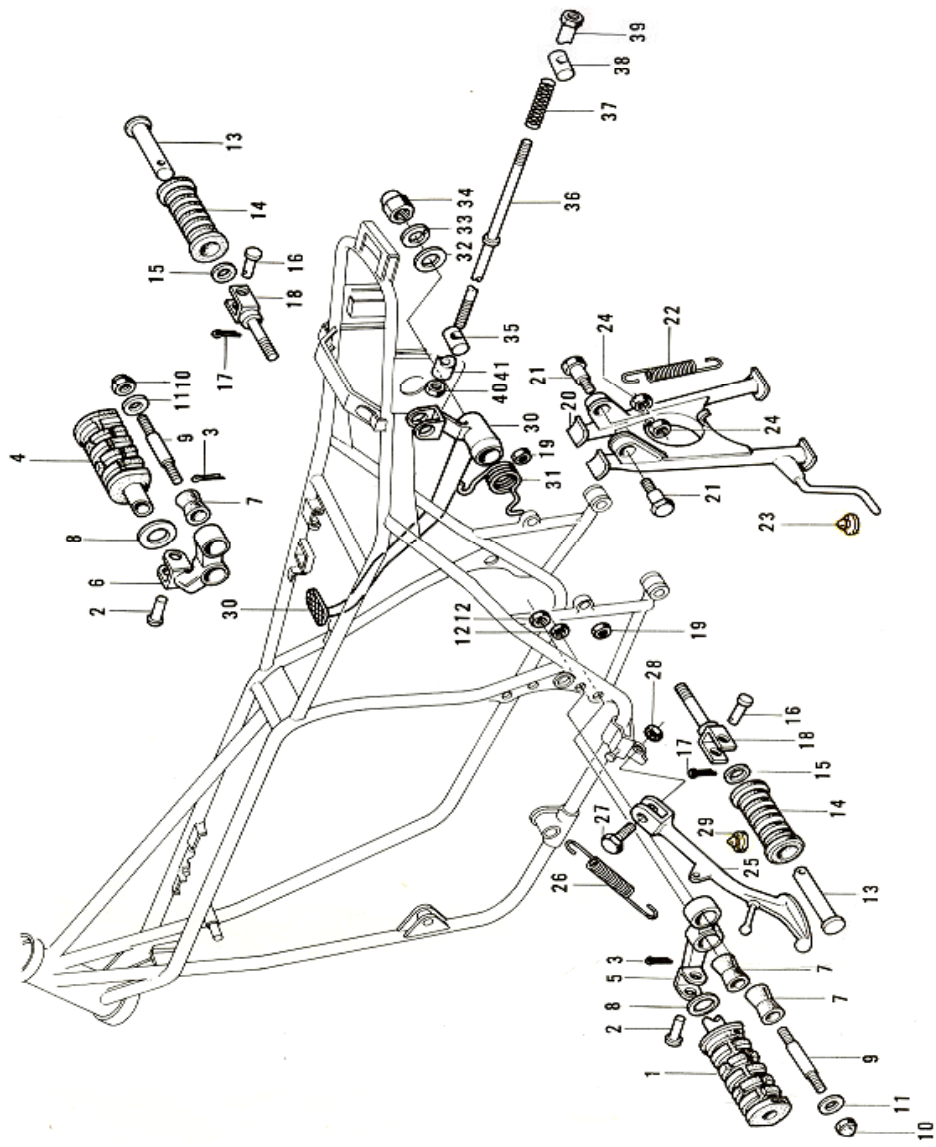

19. Footrests, Stands, Brake Pedal

19. Footrests, Stands, Brake Pedal

No.	Part No.	Q'TY	PART NAME	
1	34028-011	1	BAR, footrest, LH	NLA
2	92043-080	2	PIN, footrest bar fitting	
3	550D2-515	2	PIN, cotter, 2.5x15	
4	34028-012	1	BAR, footrest, RH	NLA
5	34003-036	1	BRACKET, footrest bar, LH	NLA
6	34003-037	1	BRACKET, footrest bar, RH	NLA
7	92075-140	4	RUBBER, footrest bar	
8	92022-204	2	WASHER, plain	NLA
9	92004-048	4	STUD, footrest bar fitting	NLA
10	92019-013	4	NUT, lock, 8mm	
11	92102-010	4	CAP, footrest bar	
12	315B1-000	4	NUT, 10mm	
13	34028-010	2	BAR, rear footrest	
14	92076-024	2	RUBBER, rear footrest	
15	92022-199	2	WASHER, plain	
16	92043-079	2	PIN, rear footrest fitting	
17	550D2-012	2	PIN, cotter, 2.0x12	
18	33028-011	2	BRACKET, rear footrest	NLA
19	315B1-200	2	NUT, 12mm	
20	34011-029	1	STAND, main	NLA
21	34019-014	2	SHAFT, main stand	NLA
22	34023-012	1	SPRING, main stand	
23	92075-015	1	RUBBER, main stand	
24	92016-044	2	NUT, 12mm	
25	34024-038	1	STAND, side	NLA
26	34025-005	1	SPRING, side stand	
27	92003-079	1	BOLT, side stand	
28	315B1-000	1	NUT, 10mm	
29	92075-157	1	RUBBER, side stand	
30	43001-044	1	PEDAL, brake	NLA
31	43005-021	1	SPRING, brake pedal	
32	92022-195	1	WASHER, plain	
33	461F0-800	1	WASHER, spring, 8mm	
34	92019-013	1	NUT, lock, 8mm	
35	92043-095	1	PIN, brake rod	
36	43011-017	1	ROD, brake	NLA
37	43012-002	1	SPRING, brake rod	
38	92043-065	1	PIN, brake rod	
39	92015-056	1	NUT, brake rod adjuster	
40	92019-008	1	NUT, lock	
41	92027-177	1	PIN, brake rod