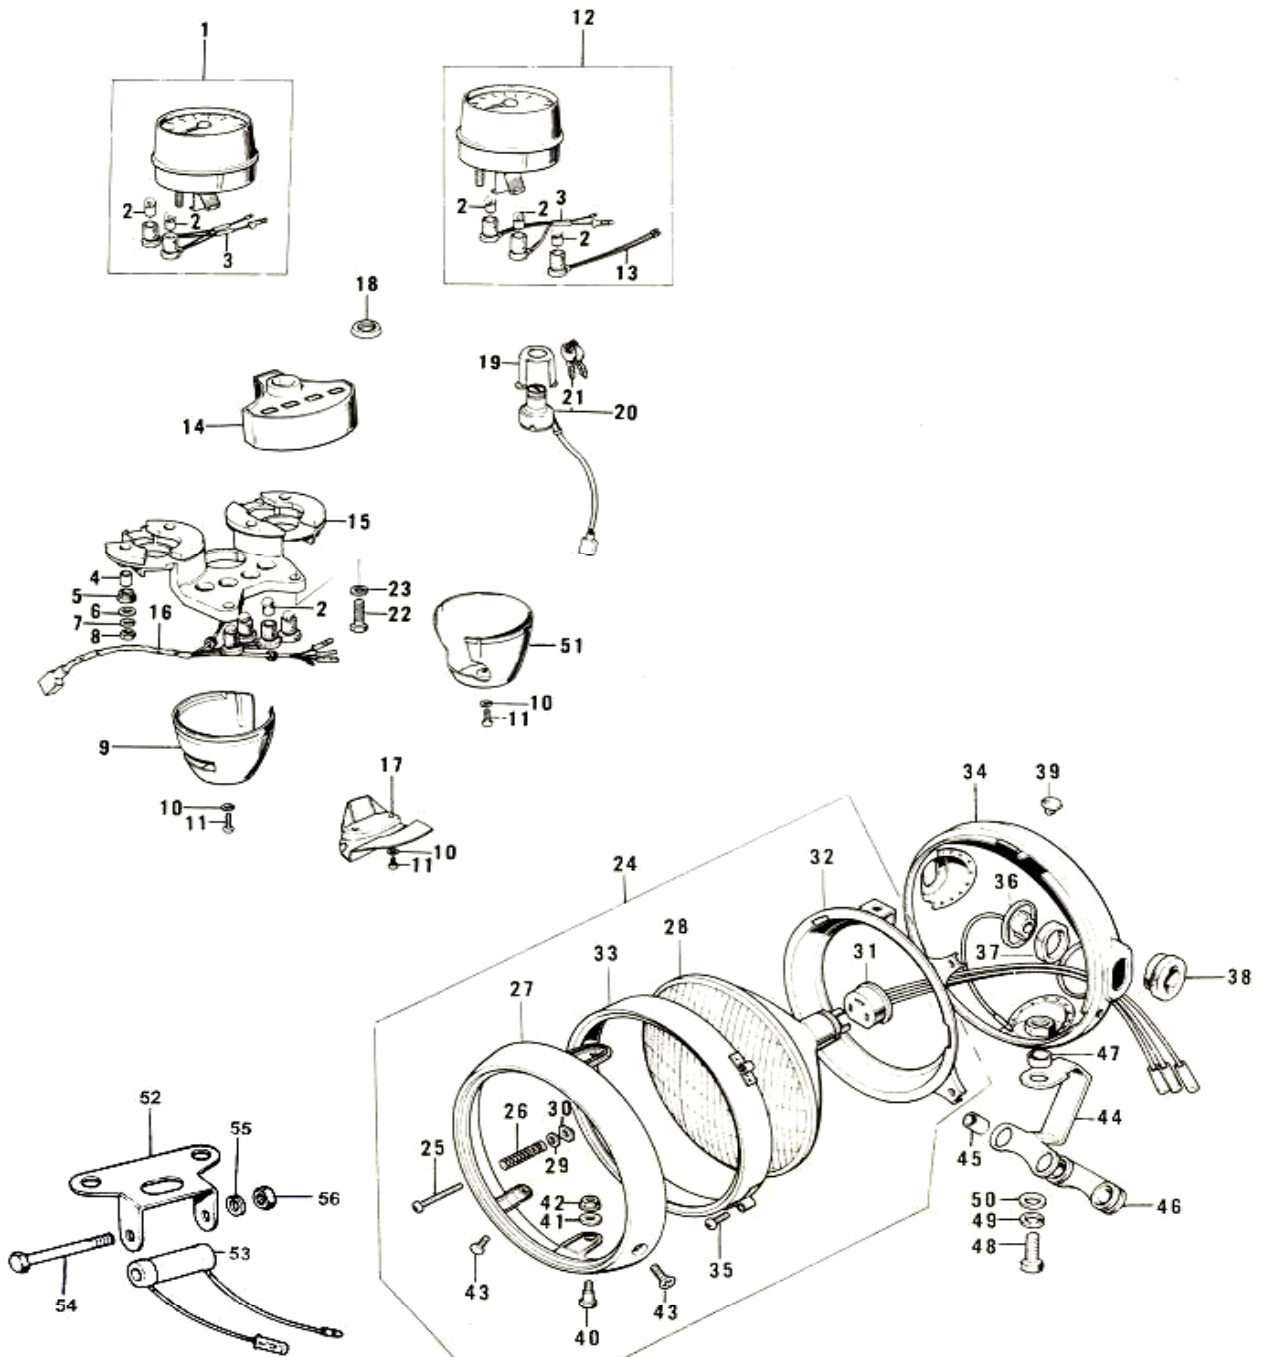

32. Electrical Equipments A 1/2

32. Electrical Equipments A 1/2

No.	Part No.	Q'TY	PART NAME	
1	25002-065	1	SPEEDOMETER ASSY, KMH	
2	92069-018	9	BULB, 12V-3W (10-12929)	
3	25011-027	2	SOCKET ASSY, meter	
4	92027-174	4	COLLAR, meter	
5	92075-172	4	DAMPER RUBBER, meter	
6	92022-241	4	WASHER, plain, 5mm	
7	461F0-500	4	WASHER, spring, 5mm	
8	312B0-500	4	NUT, 5mm	
9	25012-010	1	COVER, speedometer	
10	461F0-300	5	WASHER, spring, 3mm	
11	220B0-308	5	SCREW, pan head, 3x8	
12	25015-025	1	TACHOMETER ASSY	
13	25011-043	1	SOCKET ASSY, tachometer	NLA
14	25023-011	1	COVER, indicator lamp	NLA
15	25008-036	1	BRACKET , meter	
16	25011-042	1	SOCKET ASSY, indicator lamp	NLA
17	25024-001	1	COVER, wiring harness	NLA
18	27007-004	1	NUT, ignition switch lock	NLA
19	27019-003	1	HOLDER, igniton switch	NLA
20	27005-042	1	SWITCH ASSY, ignition	NLA
21	27008-0465-1	1	KEY SET, #751	NLA
21	27008-0465-2	1	KEY SET, #752	NLA
21	27008-0465-3	1	KEY SET, #753	NLA
21	27008-0465-4	1	KEY SET, #754	NLA
21	27008-0465-5	1	KEY SET, #755	NLA
22	110N0-832	2	BOLT, hex head, 8x32	NLA
23	461F0-800	2	WASHER, spring, 8mm	
24	23004-058	1	LAMP UNIT, head	NLA
25	23019-021	1	SCREW, focus adjusting	
26	23014-005	1	SPRING, focus adjusting	
27	23006-038	1	RIM, head lamp	
28	23007-041	1	SEALD BEAM UNIT	
29	23021-004	1	WASHER, plain, 5mm	
30	23020-018	1	NUT, 5mm	
31	23008-037	1	SOCKET, head lamp	NLA
32	23074-001	1	RING, head lamp mounting	
33	23072-001	1	RING, head lamp mounting	
34	23005-0372-1	1	BODY, head lamp	NLA
35	220B0-306	2	SCREW, pan head, 3x6	
36	23076-001	2	COLLAR, head lamp body	
37	23066-001	2	DAMPER RUBBER, lamp body	
38	23066-005	2	DAMPER RUBBER, lamp body	NLA
39	92074-006	1	PLUG, rubber