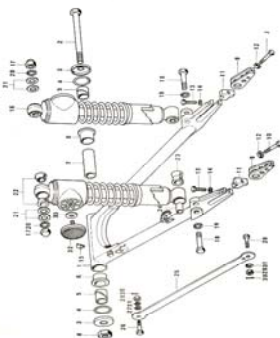

18. Swinging Arm, Rear Shock Abs.