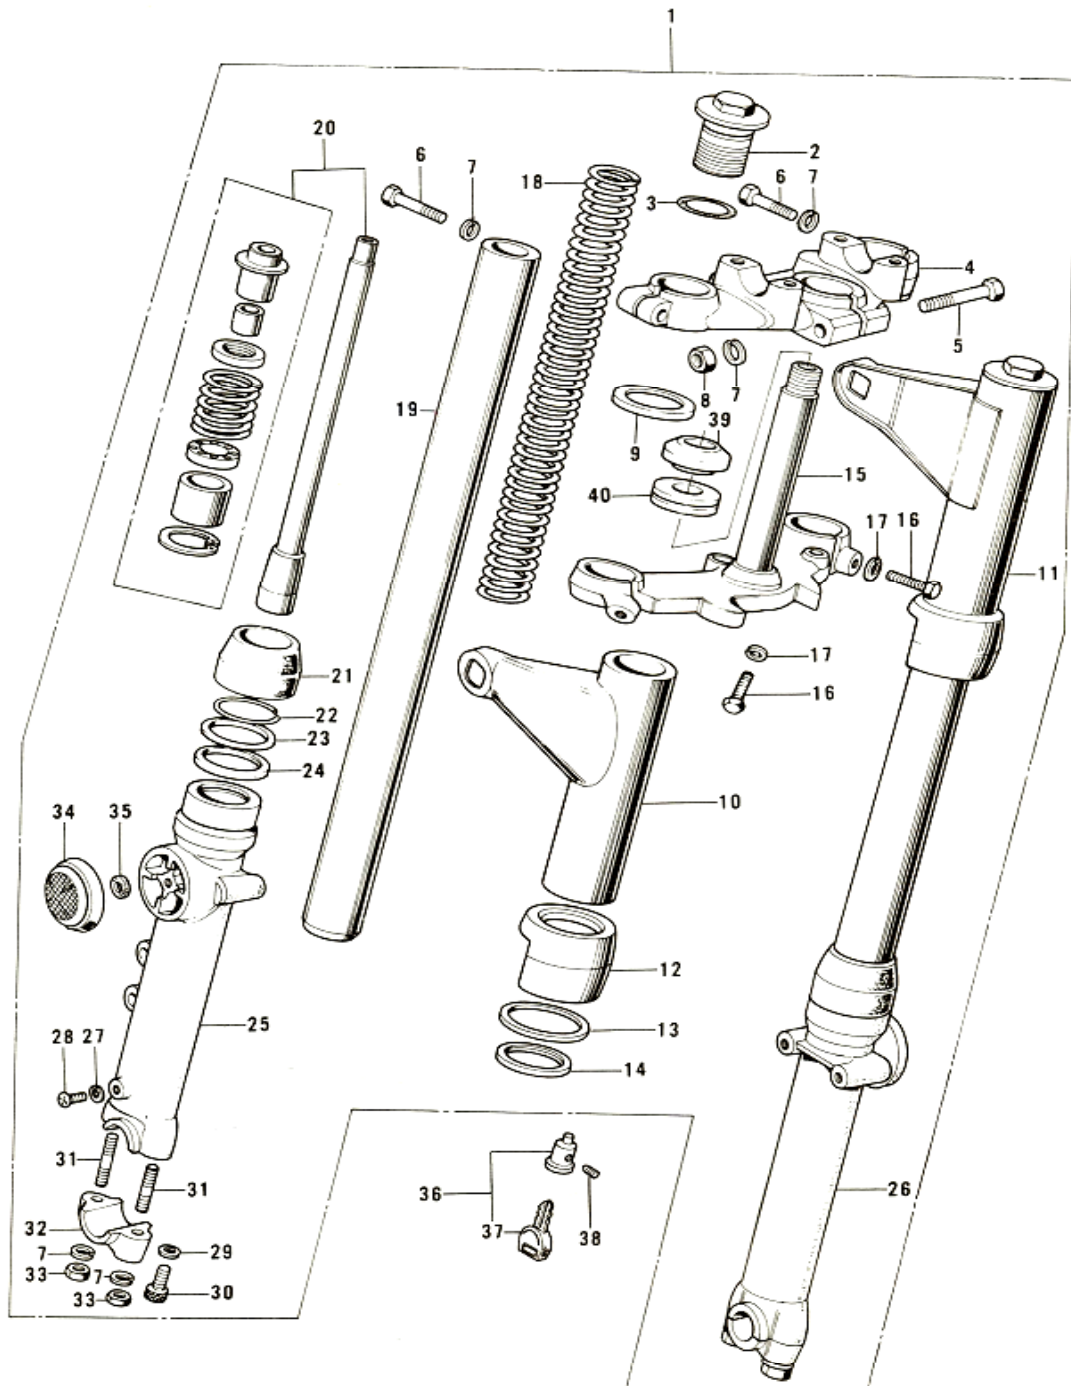

27. Front Fork

27. Front Fork

No.	Part No.	Q'TY	PART NAME	
1	44001-136	1	FRONT FORK ASSY	NLA
2	44062-003	2	BOLT, fork top	NLA
3	44046-015	2	O-RING, fork top	NLA
4	44039-045	1	HEAD, steering stem	NLA
5	44041-038	1	BOLT, hex head, 8x56	
6	44041-048	2	BOLT, hex head, 8x35	
7	461F0-800	7	WASHER, spring, 8mm	
8	310N0-800	1	NUT, 8mm	NLA
9	44064-005	2	WASHER, fork cover	
10	44033-046	1	COVER, LH fork	NLA
11	44034-046	1	COVER, RH fork	NLA
12	44064-006	2	GUIDE, fork cover	NLA
13	44064-008	2	WASHER, fork cover guide	NLA
14	44045-038	2	GASKET, fork cover	
15	44037-049	1	STEM, steering	NLA
16	92003-064	2	BOLT, hex head, 12x36	
17	461F1-200	2	WASHER, spring, 12mm	
18	44026-042	2	SPRING, fork	NLA
19	44013-037	2	TUBE, fork inner	
20	44022-010	2	CYLINDER, fork	NLA
21	44010-018	2	DUST SHIELD, fork	
22	44044-012	2	CIRCLIP	
23	44043-044	2	WASHER, plain	
24	44009-014	2	OIL SEAL	
25	44005-045	1	TUBE, LH fork outer	NLA
26	44006-043	1	TUBE, RH fork outer	NLA
27	44045-002	2	GASKET, fork drain	
28	220B0-408	2	SCREW, pan head, 4x8	
29	44045-034	2	GASKET, fork cylinder bolt	
30	44041-040	2	BOLT, fork cylinder	
31	172G0-835	4	STUD, 8x35	
32	44063-003	2	HOLDER, front axle	NLA
33	311B0-800	4	NUT, 8mm	
34	28012-009	2	REFLECTOR, reflex	
35	92094-011	2	RUBBER, reflector	
36	27016-027	1	LOCK ASSY, steering	
37	27008-0465-1	1	KEY SET, #751	NLA
37	27008-0465-2	1	KEY SET, #752	NLA
37	27008-0465-3	1	KEY SET, #753	NLA
37	27008-0465-4	1	KEY SET, #754	NLA
37	27008-0465-5	1	KEY SET, #755	NLA
38	92014-012	1	SCREW, steering lock fitting	
39	92047-012	1	CONE, steering stem	
40	92056-003	1	OIL SEAL, steering stem