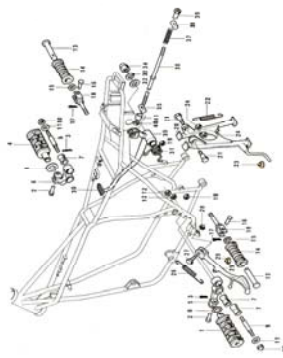

19. Footrests, Stands, Brake Pedal