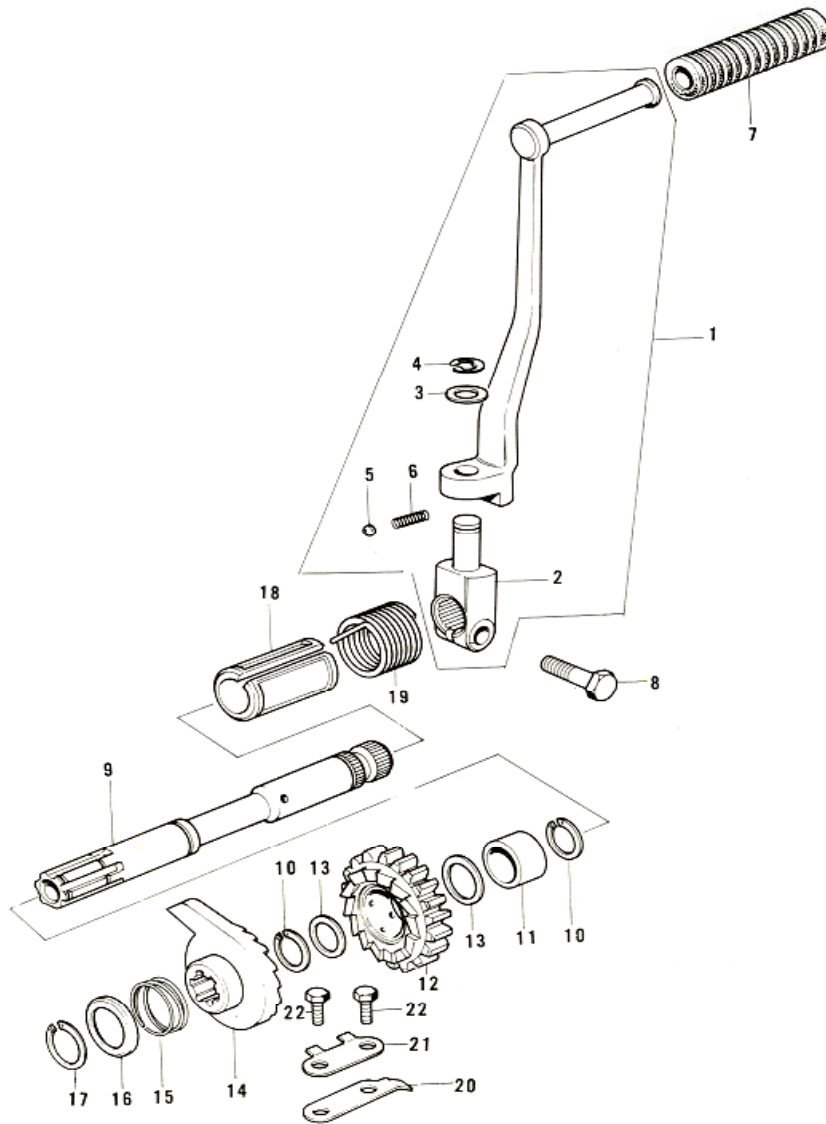

10. Kickstarter

10. Kickstarter

No.	Part No.	Q'TY	PART NAME	
1	~~13058-044~~	1	PEDAL ASSY, kickstarter	NLA
2	~~13061-017~~	1	BOSS, kick pedal	NLA
3	92022-085	1	WAHSER, plain	
4	482J0-100	1	CIRCLIP, 10mm	
5	600A0-800	1	BALL, steel, 1/4"	
6	92081-020	1	SPRING, kick pedal	
7	13063-004	1	RUBBER, kick peal	
8	414B1-025	1	BOLT, hex head, 10x25	NLA
9	~~13066-029~~	1	SHAFT, kickstarter	NLA
10	92033-025	2	CIRCLIP, 19mm	
11	~~92028-126~~	1	COLLAR, Kickshaft	NLA
12	13068-028	1	GEAR, kickstarter	
13	~~92022-207~~	1	WASHER, thrust	NLA
14	13078-006	1	RATCHET	
15	92081-104	1	SPRING, ratchet	
16	~~92102-008~~	1	HOLDER, ratchet spring	NLA
17	480J1-900	1	CIRCLIP, 19mm	
18	~~13070-005~~	1	GUIDE, kick spring	NLA
19	~~92082-004~~	1	SPRING, kickstarter	NLA
20	13072-012	1	STOPPER, kickshaft	
21	~~92024-036~~	1	WASHER, lock, 6mm	NLA
22	116B0-614	2	BOLT, hex head, 6x14