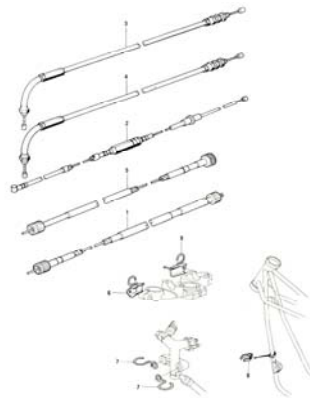

Pictorial Index 4/5

31. Cables