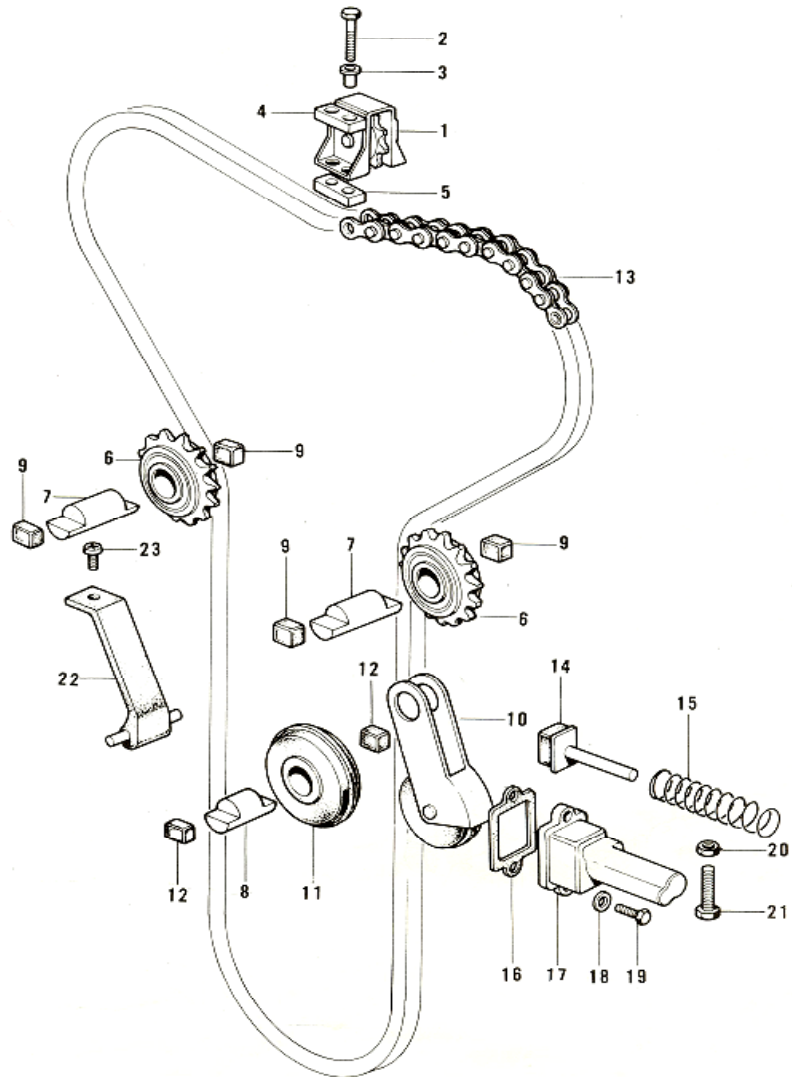

4. Cam Chain, Tensioner

4. Cam Chain, Tensioner

No.	Part No.	Q'TY	PART NAME	
1	12057-001	1	IDLER ASSY, cam chain	
2	110G0-635	4	BOLT, hex head, 6x35	
3	92027-155	4	COLLAR, idler	
4	92075-119	2	RUBBER, idler	
5	92075-120	2	RUBBER, idler	
6	12057-002	2	IDLER ASSY, cam chain	
7	12052-005	2	SHAFT, guide roller	
8	12052-003	1	SHAFT	
9	92075-232	4	RUBBER, guide roller	
10	12048-001	1	TENSIONER ASSY, cam chain	
11	12055-002	1	ROLLER, cam chain guide	
12	92075-123	2	RUBBER, guide roller	
13	21070-003	1	CHAIN, cam shaft	
14	12054-001	1	ROD ASSY, push	NLA
15	92081-107	1	SPRING, tensioner	
16	12056-001	1	GASKET, tensioner holder	
17	12047-003	1	HOLDER, cam chain tensioner	NLA
18	410B0-600	2	WASHER, plain, 6mm	
19	110B0-620	2	BOLT, hex head, 6x20	
20	310B0-600	1	NUT, 6mm	
21	92003-093	1	BOLT, tensioner adjusting	NLA
22	12053-001	1	GUIDE, cam chain	
23	220B0-610	1	SCREW, pan head 6x10	