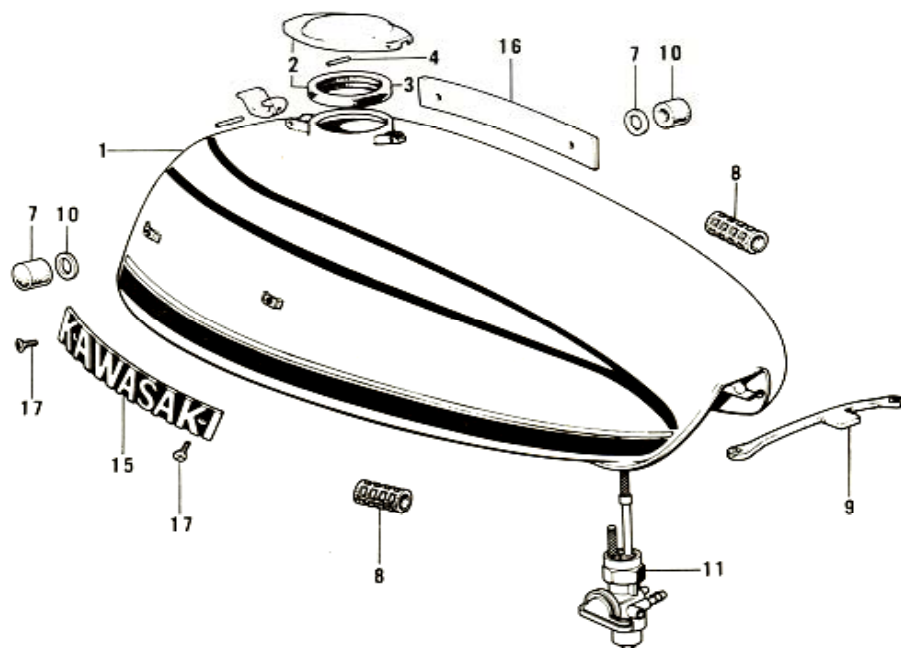

28. Fuel Tank

28. Fuel Tank

No.	Part No.	Q'TY	PART NAME	
1	51001-096-2E	1	TANK, fuel, Candytone Orange	
1	~~51001-096-2F~~	1	TANK, fuel, Candytone Yellow	NLA
2	51048-007	1	CAP ASSY, fuel tank	
3	51059-008	1	GASKET, fuel tank cap	
4	~~92043-074~~	1	PIN, fuel tank cap fitting	NLA
5	~~92043-091~~	1	PIN, hook	NLA
6	~~51063-002~~	1	HOOK, fuel tank	NLA
7	92075-125	2	RUBBER, fuel tank front	
8	92075-084	2	RUBBER, fuel tank rear	
9	92072-042	1	BAND, fuel tank	
10	92022-044	2	WASHER, plain, 25mm	
11	51023-028	1	COCK ASSY, fuel	
12	51035-009	1	NUT, fuel cock joint	
13	92065-081	1	GASKET, fuel cock joint	
14	51037-010	1	GASKET, fuel cock cup	
15	56013-054	1	EMBLEM, fuel tank LH	
16	56014-049	1	EMBLEM, fuel tank RH	
17	92012-003	4	SCREW, countersunk head 3x6	
18	670B0-214	1	O-RING, 14mm