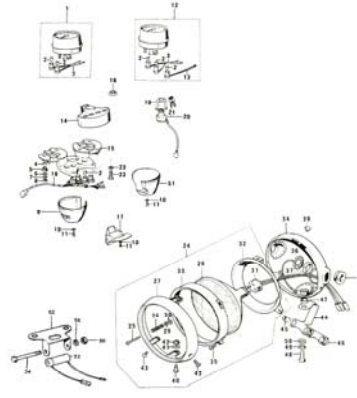

32. Electrical Equipments A 1/2