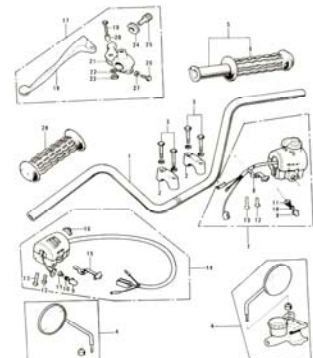

11. Engine Covers

12. Carburetors 1/3

12. Carburetors 2/3

12. Carburetors 3/3

13. Oil Pump, Oil Filter

14. Mufflers, Air Cleaner

15. Contact Breaker

Pictorial Index 3/5

16. Starter Motor, Dynamo

17. Frame 1/2

17. Frame 1/2

18. Swinging Arm, Rear Shock Abs.

19. Footrests, Stands, Brake Pedal

20. Handlebar, Grips

21. Fender

22. Wheels

23. Front Hub

Pictorial Index 4/5

24. Rear Hub

25. Disc Brake Equipments A

26. Disc Brake Equipments B

27. Front Fork

28. Fuel Tank

29. Oil Tank, Side Covers

4. Cam Chain, Tensioner

4. Cam Chain, Tensioner

No.	Part No.	Q'TY	PART NAME	
1	12057-001	1	IDLER ASSY, cam chain	
2	110G0-635	4	BOLT, hex head, 6x35	
3	92027-155	4	COLLAR, idler	
4	92075-119	2	RUBBER, idler	
5	92075-120	2	RUBBER, idler	
6	12057-002	2	IDLER ASSY, cam chain	
7	12052-005	2	SHAFT, guide roller	
8	12052-003	1	SHAFT	
9	92075-232	4	RUBBER, guide roller	
10	12048-001	1	TENSIONER ASSY, cam chain	
11	12055-002	1	ROLLER, cam chain guide	
12	92075-123	2	RUBBER, guide roller	
13	21070-003	1	CHAIN, cam shaft	
14	12054-001	1	ROD ASSY, push	NLA
15	92081-107	1	SPRING, tensioner	
16	12056-001	1	GASKET, tensioner holder	
17	12047-003	1	HOLDER, cam chain tensioner	NLA
18	410B0-600	2	WASHER, plain, 6mm	
19	110B0-620	2	BOLT, hex head, 6x20	
20	310B0-600	1	NUT, 6mm	
21	92003-093	1	BOLT, tensioner adjusting	NLA
22	12053-001	1	GUIDE, cam chain	
23	220B0-610	1	SCREW, pan head 6x10	