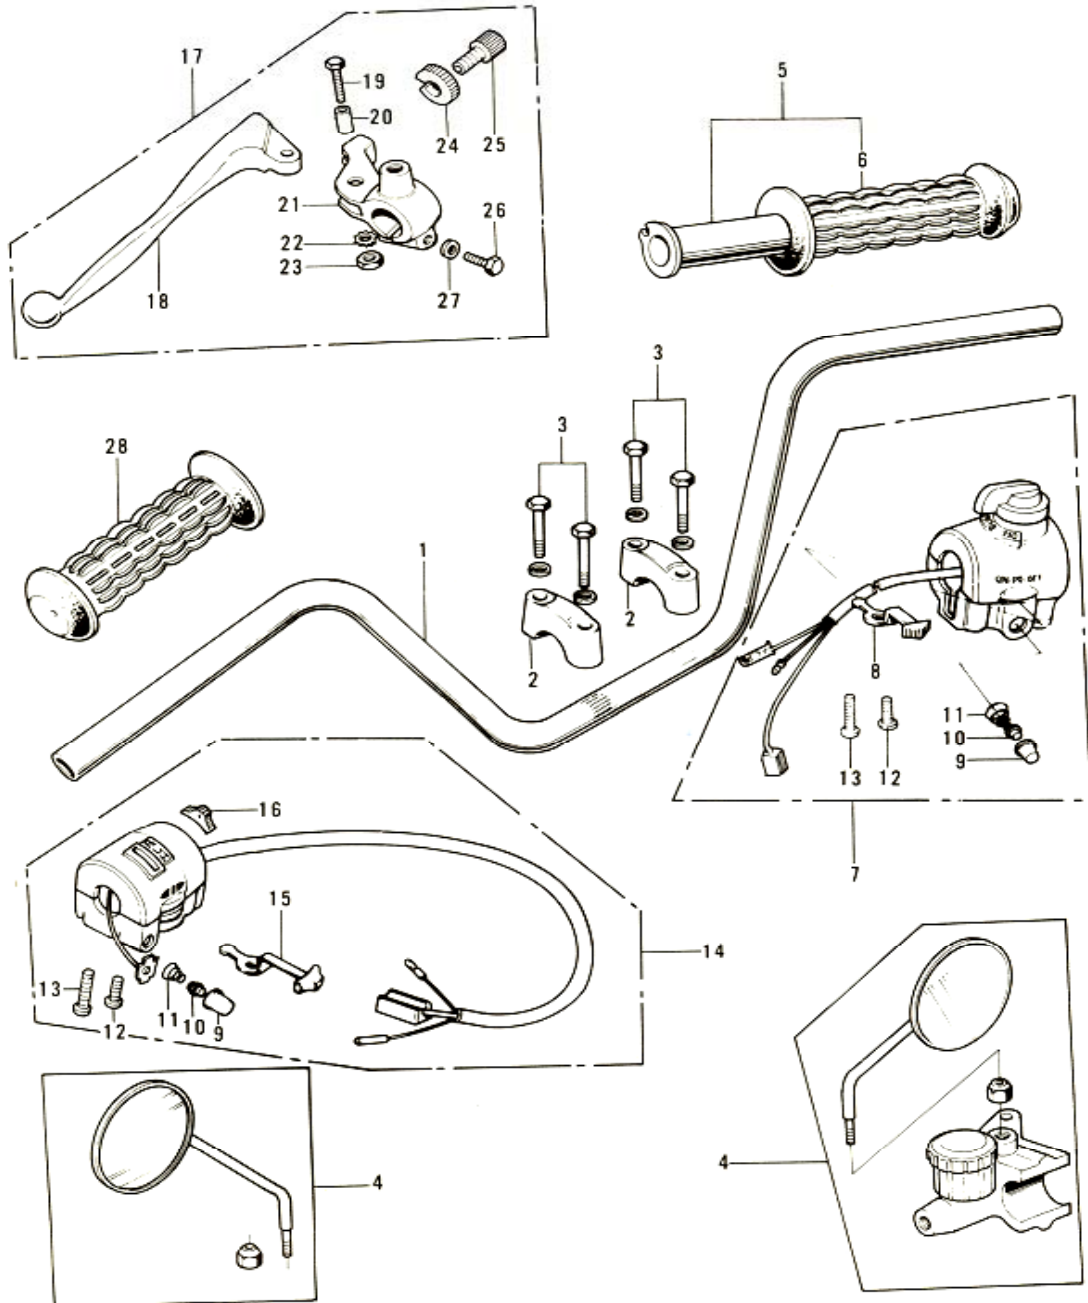

20. Handlebar, Grips

20. Handlebar, Grips

No.	Part No.	Q'TY	PART NAME	
1	46003-029	1	HANDLEBAR	
2	46012-008	2	HOLDER, handlebar	
3	92007-002	4	BOLT, handlebar fitting	
4	56002-021	2	REAR VIEW MIRROR ASSY	
5	~~46018-025~~	1	GRIP ASSY, throttle	NLA
6	46061-012	1	RUBBER, throttle grip	
7	~~46132-001~~	1	CASE ASSY, RH	NLA
8	~~46043-004~~	1	KNOB ASSY, lighting switch	NLA
9	46028-003	2	BUTTON, horn push	
10	46079-003	2	CONTACT, horn button	
11	46031-005	2	SPRING, horn button	
12	220B0-520	2	SCREW, pan head, 5x20	
13	220B0-530	2	SCREW, pan head, 5x30	
14	~~46091-009~~	1	CASE ASSY, LH	NLA
15	~~46043-005~~	1	KNOB ASSY, lighting switch	NLA
16	46043-013	1	KNOB ASSY, lighting switch	
17	~~46076-025~~	1	LEVER ASSY, clutch	NLA
18	46092-016	1	LEVER, clutch	
19	92007-020	1	BOLT, hex head, 5x20	
20	46059-011	1	COLLAR, lever	
21	46094-0112-1	1	HOLDER, clutch lever, Flat Black	
22	~~464H0-500~~	1	WASHER, lock	NLA
23	312B0-500	1	NUT, 5mm	
24	46056-005	1	NUT, cable adjuster lock	
25	46055-006	1	SCREW, cable adjuster	
26	110N0-625	1	BOLT, hex head, 6x25	
27	410B0-600	1	WASHER, plain, 6mm	
28	46075-017	1	RUBBER, LH, grip