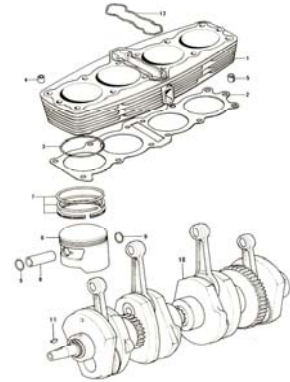

Index	page
1. Cylinder Head	8
2. Cam Shaft, Valve	10
3. Cylinder, Piston, Crank Shaft	12
4. Cam Chain, Tensioner	14
5. Crank Case	16
6. Crank Case Bolt & Stud Pattern	18
7. Clutch	20
8. Transmission Gears	22
9. Gear Change Mechanism	26
10. Kickstarter	28
11. Engine Covers	30
12. Carburetors	32
13. Oil Pump, Oil Filter	38
14. Mufflers, Air Cleaner	40
15. Contact Breaker	42
16. Starter Motor, Dynamo	44
17. Frame	46
18. Swinging Arm, Rear Shock Absorber	50
19. Footrests, Stands, Brake Pedal	52
20. Handlebar, Grips	54
21. Fender	56
22. Wheels	58
23. Front Hub	60
24. Rear Hub	62
25. Disc Brake Equipments A	64
26. Disc Brake Equipments B	66
27. Front Fork	68
28. Fuel Tank	70
29. Oil Tank, Side Covers	72
30. Dual Seat, Chain Cover	74
31. Cables	76
32. Electrical Equipments A	78
33. Electrical Equipments B	82
34. Electrical Equipments C	84
35. Tools	86
36. Special Service Tools	88
37. N° Verzeichnis	90

NLA = nicht mehr lieferbar

NLA = n'est plus livrable

NLA = non è più disponibile

Pictorial Index 1/5

1. Cylinder Head

2. Cam Shaft, Valve

3. Cylinder, Piston, Crank Shaft

4. Cam Chain, Tensioner

5. Crank Case

6. Crank Case Bolt & Stud Pattern

7. Clutch

8. Transmission Gears 1/2

8. Transmission Gears 2/2

Pictorial Index 2/5

9. Gear Change Mechanism

10. Kickstarter