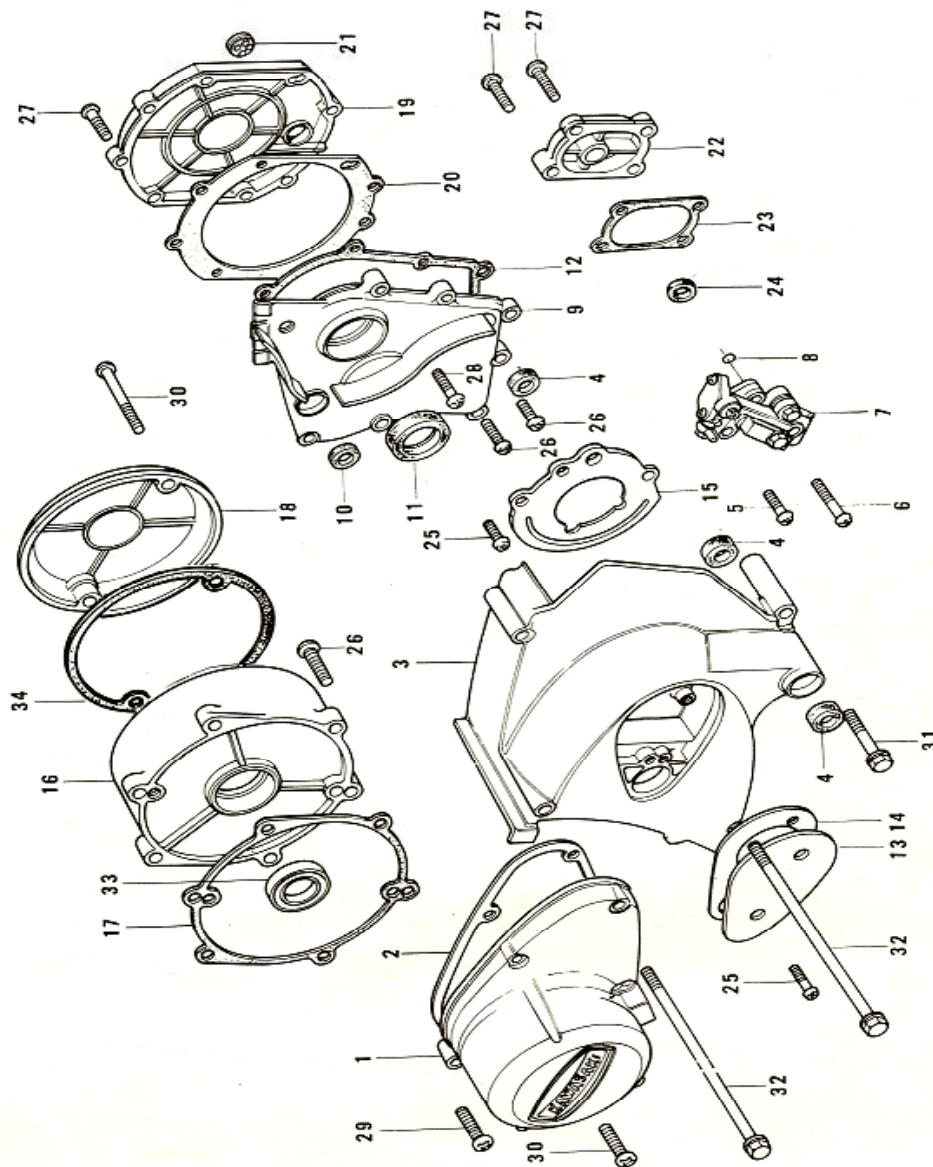

11. Engine Covers

11. Engine Covers

No.	Part No.	Q'TY	PART NAME	
1	14031-053	1	COVER, LH, engine	
2	14045-014	1	GASKET, LH, engine cover	
3	~~14026-026~~	1	COVER, front chain	NLA
4	92049-004	3	OIL SEAL, SB12205	
5	220B0-512A	1	SCREW, pan head, 5x12	
6	~~220B0-528~~	1	SCREW, pan head, 5x28	NLA
7	~~16082-037~~	1	OIL PUMP ASSY	NLA
8	~~92055-053~~	1	O-RING, oil pump	NLA
9	14024-007	1	COVER, transmission	
10	92050-048	1	OIL SEAL, TC7187	
11	92050-024	1	OIL SEAL, SC325210	
12	14058-004	1	GASKET, transmission cover	
13	~~14026-012~~	1	COVER, oil pump	NLA
14	~~14045-015~~	1	GASKET, oil pump cover	NLA
15	~~14024-008~~	1	COVER, engine sprocket	NLA
16	14032-083	1	COVER, RH, engine	
17	14046-023	1	GASKET, RH, engine cover	
18	14027-015	1	CAP, contact breaker	
19	~~14032-082~~	1	COVER, clutch	NLA
20	14046-024	1	GASKET, clutch cover	
21	52015-004	1	GAUGE, oil level	
22	~~14032-0752-H~~	1	COVER, kickshaft	NLA
23	14046-025	1	GASKET, kickshaft cover	
24	92049-001	1	OIL SEAL, SB22325.5	
25	220B0-612	4	SCREW, pan head, 6x12	
26	220B0-622	11	SCREW, pan head, 6x22	
27	220B0-625	11	SCREW, pan head, 6x25	
28	220B0-628	1	SCREW, pan head, 6x28	
29	220B0-630	7	SCREW, pan head, 6x30	
30	220B0-640	8	SCREW, pan head, 6x40	
31	110G0-671	2	BOLT, hex head, 6x71	
32	110G0-6125	2	BOLT, hex head, 6x125	
33	92050-047	1	OIL SEAL	
34	14050-006	1	GASKET, contact breaker cap