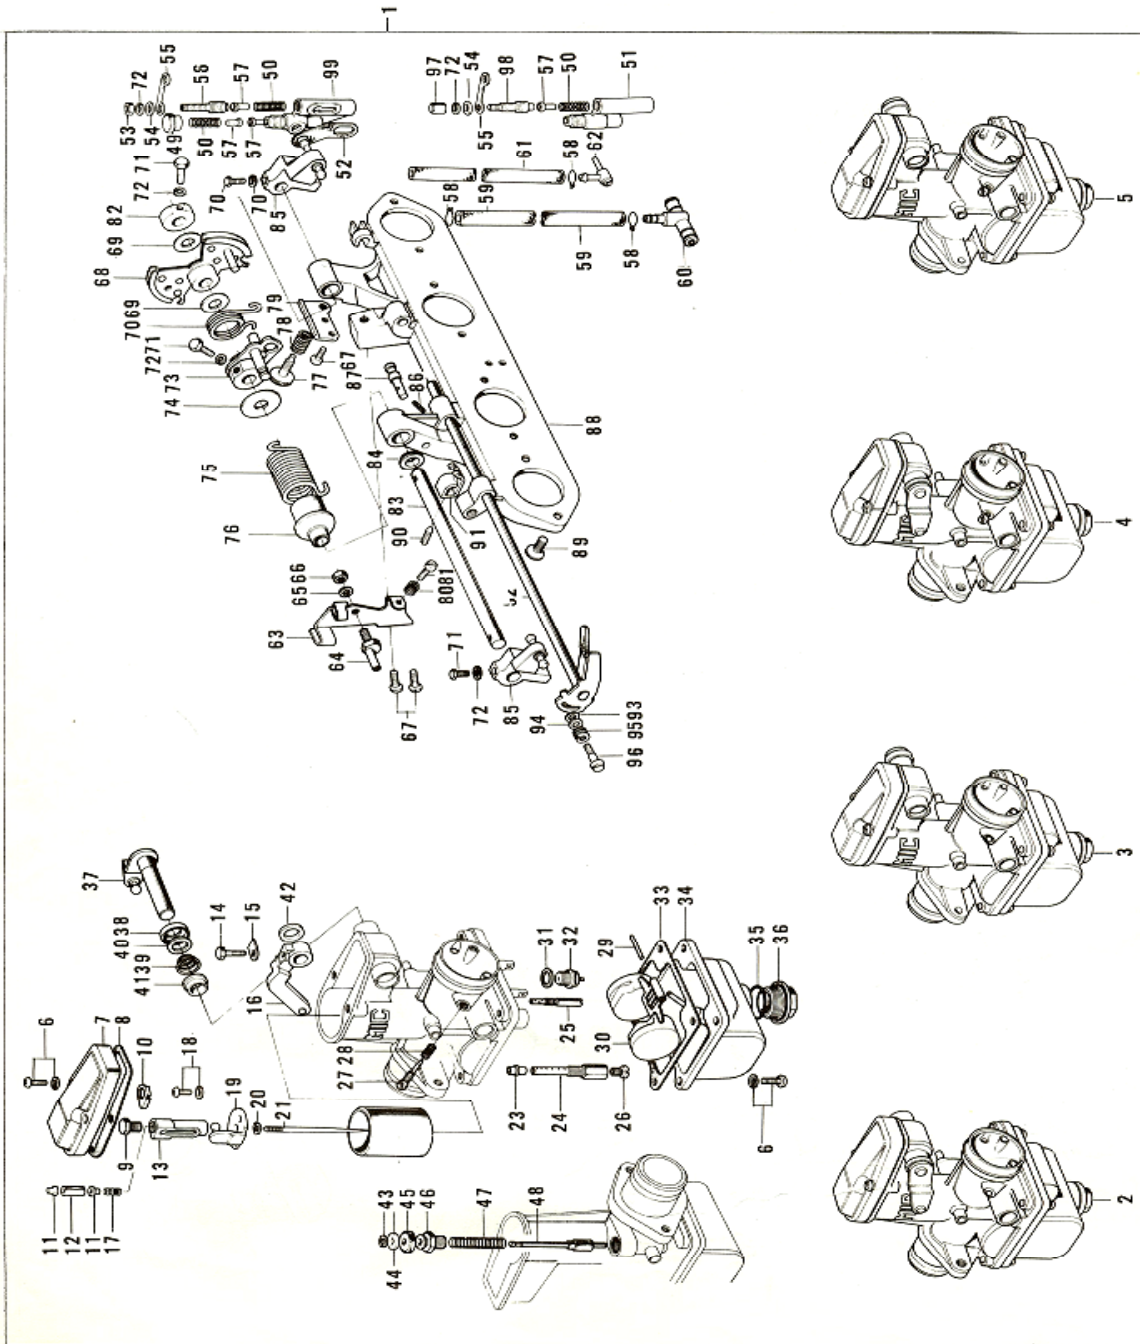

12. Carburetors 1/3

12. Carburetors 1/3

No.	Part No.	Q'TY	PART NAME	
1	16001-147	1	CARBURETOR ASSY	NLA
2	16001-172	1	CARBURETOR, A	NLA
3	16001-173	1	CARBURETOR, B	NLA
4	16001-174	1	CARBURETOR, C	NLA
5	16001-175	1	CARBURETOR, D	NLA
6	16033-009	24	SCREW, float chamber fitting	
7	16005-023	4	TOP, mixing chamber	NLA
8	16019-018	4	GASKET, mixing chamber top	
9	16067-003	4	BOLT, A	
10	16054-003	4	WASHER, lock, A	
11	16057-002	8	SEAT, spring	
12	16065-017	4	HOLDER, throttle shaft	NLA
13	16052-003	4	SHAFT, throttle valve	
14	16067-004	4	BOLT, B	
15	16054-004	4	WASHER, lock, B	
16	16068-007	4	LEVER, A	
17	16040-004	4	SPRING, A	NLA
18	16033-015	8	SCREW, pan head, 3x10	
19	16007-018	4	PLATE, throttle valve	NLA
20	16008-004	4	CLIP, jet needle	
21	16009-055	4	JET NEEDLE 5J9	NLA
22	16025-051	4	VALVE, throttle CA 2.5	NLA
23	16017-064	4	NEEDLE JET P-8	NLA
24	16047-002	4	HOLDER, needle jet	NLA
25	92064-035	4	PILOT JET PJ-20	
26	92063-075	4	MAIN JET # 112.5	STD
26	92063-073	4	MAIN JET # 107.5	
26	92063-074	4	MAIN JET # 110.0	
26	92063-077	4	MAIN JET # 117.5	
27	16014-012	4	SCREW, pilot air adjusting	NLA
28	16022-007	4	SPRING, pilot air adjusting	
29	16032-003	4	PIN, float	
30	16031-024	4	FLOAT	NLA
31	16029-004	4	WASHER, float valve seat	
32	16030-017	4	FLOAT VALVE ASSY	
33	16019-019	4	GASKET, float chamber	
34	16020-015	4	BODY, float chamber	NLA
35	16038-009	4	O-RING, main jet cover	
36	16049-003	4	COVER, main jet	NLA
37	16068-008	4	LEVER, B	NLA
38	16073-002	4	COLLAR, A	NLA
39	16040-005	4	SPRING, B	
40	16039-012	4	WASHER, plain	NLA