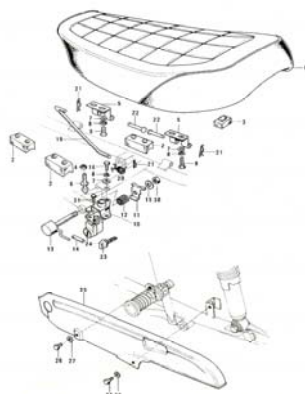

30. Dual Seat, Chain Covers