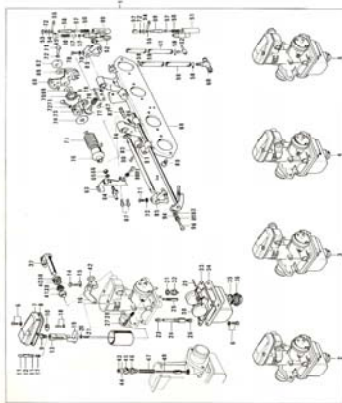

NLA = nicht mehr lieferbar

NLA = n'est plus livrable

NLA = non è più disponibile

Pictorial Index 1/5

1. Cylinder Head

2. Cam Shaft, Valve

3. Cylinder, Piston, Crank Shaft

4. Cam Chain, Tensioner

5. Crank Case

6. Crank Case Bolt & Stud Pattern

7. Clutch

8. Transmission Gears 1/2

8. Transmission Gears 2/2

Pictorial Index 2/5

9. Gear Change Mechanism

10. Kickstarter

11. Engine Covers

12. Carburetors 1/3

12. Carburetors 2/3

12. Carburetors 3/3

13. Oil Pump, Oil Filter

14. Mufflers, Air Cleaner

15. Contact Breaker

Pictorial Index 3/5

4. Cam Chain, Tensioner

4. Cam Chain, Tensioner

No.	Part No.	Q'TY	PART NAME	
1	12057-001	1	IDLER ASSY, cam chain	
2	110G0-635	4	BOLT, hex head, 6x35	
3	92027-155	4	COLLAR, idler	
4	92075-119	2	RUBBER, idler	
5	92075-120	2	RUBBER, idler	
6	12057-002	2	IDLER ASSY, cam chain	
7	12052-005	2	SHAFT, guide roller	
8	12052-003	1	SHAFT	
9	92075-232	4	RUBBER, guide roller	
10	12048-001	1	TENSIONER ASSY, cam chain	
11	12055-002	1	ROLLER, cam chain guide	
12	92075-123	2	RUBBER, guide roller	
13	21070-003	1	CHAIN, cam shaft	
14	12054-001	1	ROD ASSY, push	NLA
15	92081-107	1	SPRING, tensioner	
16	12056-001	1	GASKET, tensioner holder	
17	12047-003	1	HOLDER, cam chain tensioner	NLA
18	410B0-600	2	WASHER, plain, 6mm	
19	110B0-620	2	BOLT, hex head, 6x20	
20	310B0-600	1	NUT, 6mm	
21	92003-093	1	BOLT, tensioner adjusting	NLA
22	12053-001	1	GUIDE, cam chain	
23	220B0-610	1	SCREW, pan head 6x10	