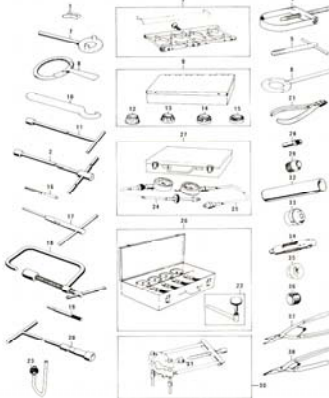

23. Front Hub

Pictorial Index 4/5

24. Rear Hub

25. Disc Brake Equipments A

26. Disc Brake Equipments B

27. Front Fork

28. Fuel Tank

29. Oil Tank, Side Covers

30. Dual Seat, Chain Covers

31. Cables

32. Electrical Equipments A 1/2

Pictorial Index 5/5

32. Electrical Equipments A 2/2

33. Electrical Equipments B

34. Electrical Equipments C

35. Tools

36. Special Service Tools

1. Cylinder Head

1. Cylinder Head

No.	Part No.	Q'TY	PART NAME	
1	11022-0052-H	1	COVER, cylinder head	NLA
2	11023-006	1	GASKET, cylinder head cover	
3	11002-0162-H	1	CYLINDER HEAD	NLA
4	12006-010	4	GUIDE, inlet valve	
5	12006-011	4	GUIDE, exhaust valve	
6	92036-023	8	CIRCLIP, valve guide	
7	92004-049	8	STUD, 6x30	
8	92042-007	8	PIN, dowel	
9	13034-030	16	BEARING, cam shaft	
10	92003-092	35	BOLT, hex head, 6x45	
11	92015-070	12	NUT, cylinder head	
12	92022-215	12	WASHER, plain, 10mm	
13	92068-006	4	PLUG	
14	92066-017	4	PLUG, cylinder head cover	
15	11004-066	2	GASKET, cylinder head	
16	220B0-618	8	SCREW, pan head, 6x18	
17	92123-001	4	CLAMP, carburetor holder	
18	220B0-520	4	SCREW, pan head, 5x20	
19	92087-006	1	GUIDE, tachometer cable	NLA
20	220B0-612	1	SCREW, pan head, 6x12	
21	92050-050	1	OIL SEAL, S06135	
22	670B1-510	1	O-RING, 10mm	
23	13223-006	1	GEAR, tachometer	
24	21126-007	4	CLAMP, ignition cord	
25	92070-037	4	SPARK PLUG, NGK B-8ES	
26	16065-028	2	HOLDER, carburetor RH	
27	16065-029	2	HOLDER, carburetor LH	