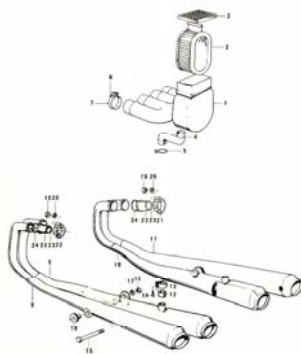

11. Engine Covers

12. Carburetors 1/3

12. Carburetors 2/3

12. Carburetors 3/3

13. Oil Pump, Oil Filter

14. Mufflers, Air Cleaner

15. Contact Breaker

Pictorial Index 3/5

4. Cam Chain, Tensioner

4. Cam Chain, Tensioner

No.	Part No.	Q'TY	PART NAME	
1	12057-001	1	IDLER ASSY, cam chain	
2	110G0-635	4	BOLT, hex head, 6x35	
3	92027-155	4	COLLAR, idler	
4	92075-119	2	RUBBER, idler	
5	92075-120	2	RUBBER, idler	
6	12057-002	2	IDLER ASSY, cam chain	
7	12052-005	2	SHAFT, guide roller	
8	12052-003	1	SHAFT	
9	92075-232	4	RUBBER, guide roller	
10	12048-001	1	TENSIONER ASSY, cam chain	
11	12055-002	1	ROLLER, cam chain guide	
12	92075-123	2	RUBBER, guide roller	
13	21070-003	1	CHAIN, cam shaft	
14	12054-001	1	ROD ASSY, push	NLA
15	92081-107	1	SPRING, tensioner	
16	12056-001	1	GASKET, tensioner holder	
17	12047-003	1	HOLDER, cam chain tensioner	NLA
18	410B0-600	2	WASHER, plain, 6mm	
19	110B0-620	2	BOLT, hex head, 6x20	
20	310B0-600	1	NUT, 6mm	
21	92003-093	1	BOLT, tensioner adjusting	NLA
22	12053-001	1	GUIDE, cam chain	
23	220B0-610	1	SCREW, pan head 6x10	