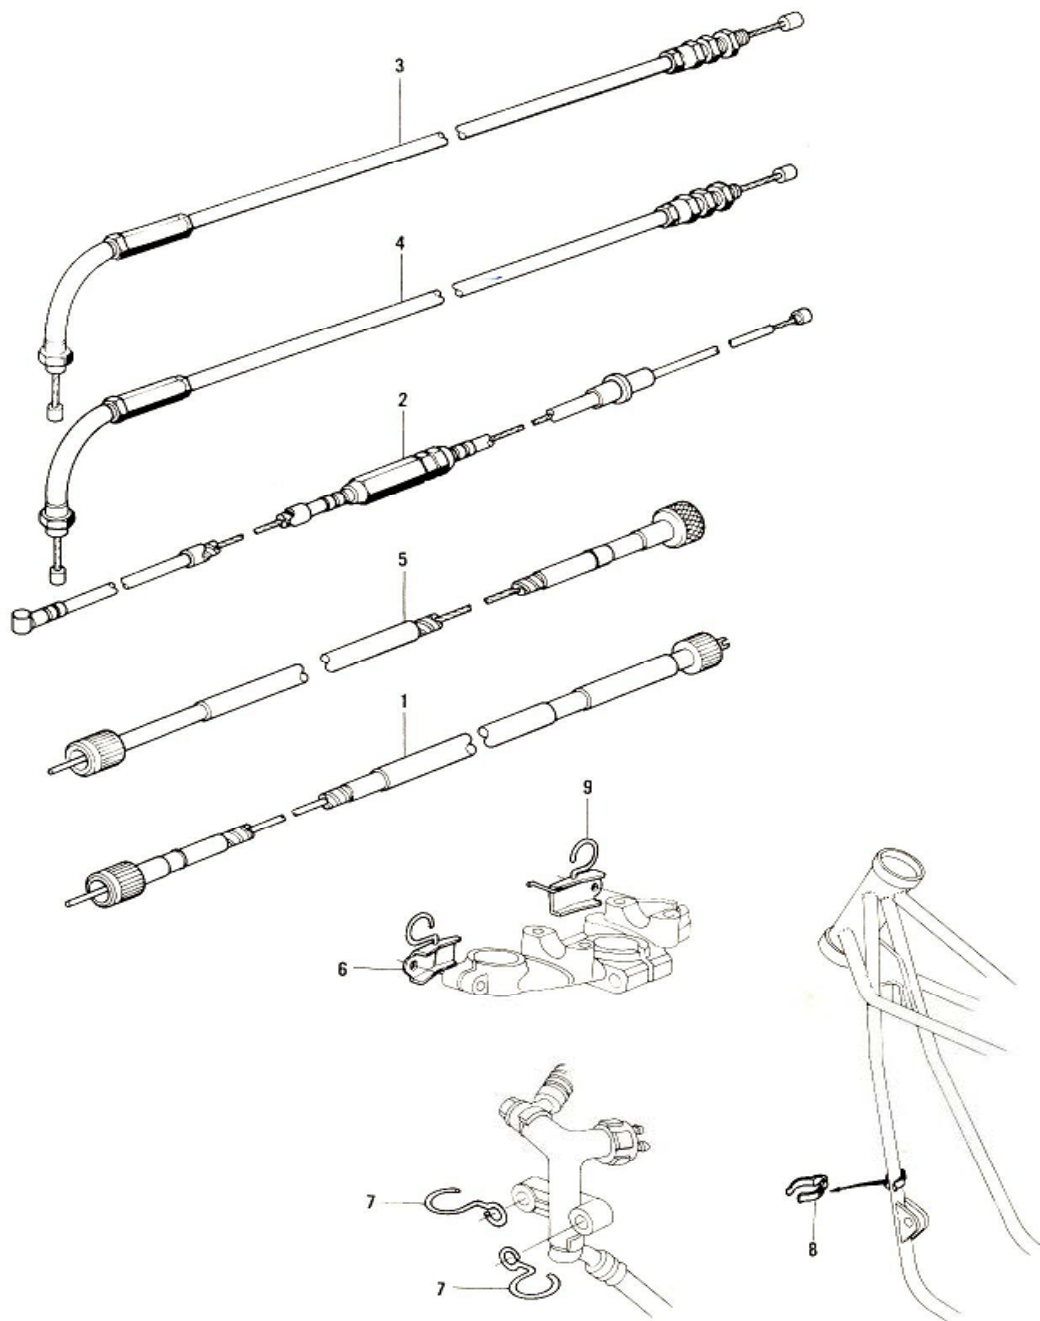

31. Cables

31. Cables

No.	Part No.	Q'TY	PART NAME	
1	54001-040	1	CABLE, speedometer	
1	54001-1005	1	CABLE, speedometer	+ 5cm
2	54011-048	1	CABLE, clutch	
3	54012-081	1	CABLE, control closing	
4	54012-087	1	CABLE, control opening	NLA
5	54018-015	1	CABLE, tachometer	
6	92037-090	1	CLAMP, cable	NLA
7	92037-092	2	CLAMP, cable	
8	92037-093	1	CLAMP, cable	
9	92037-104	1	CLAMP, cable	NLA