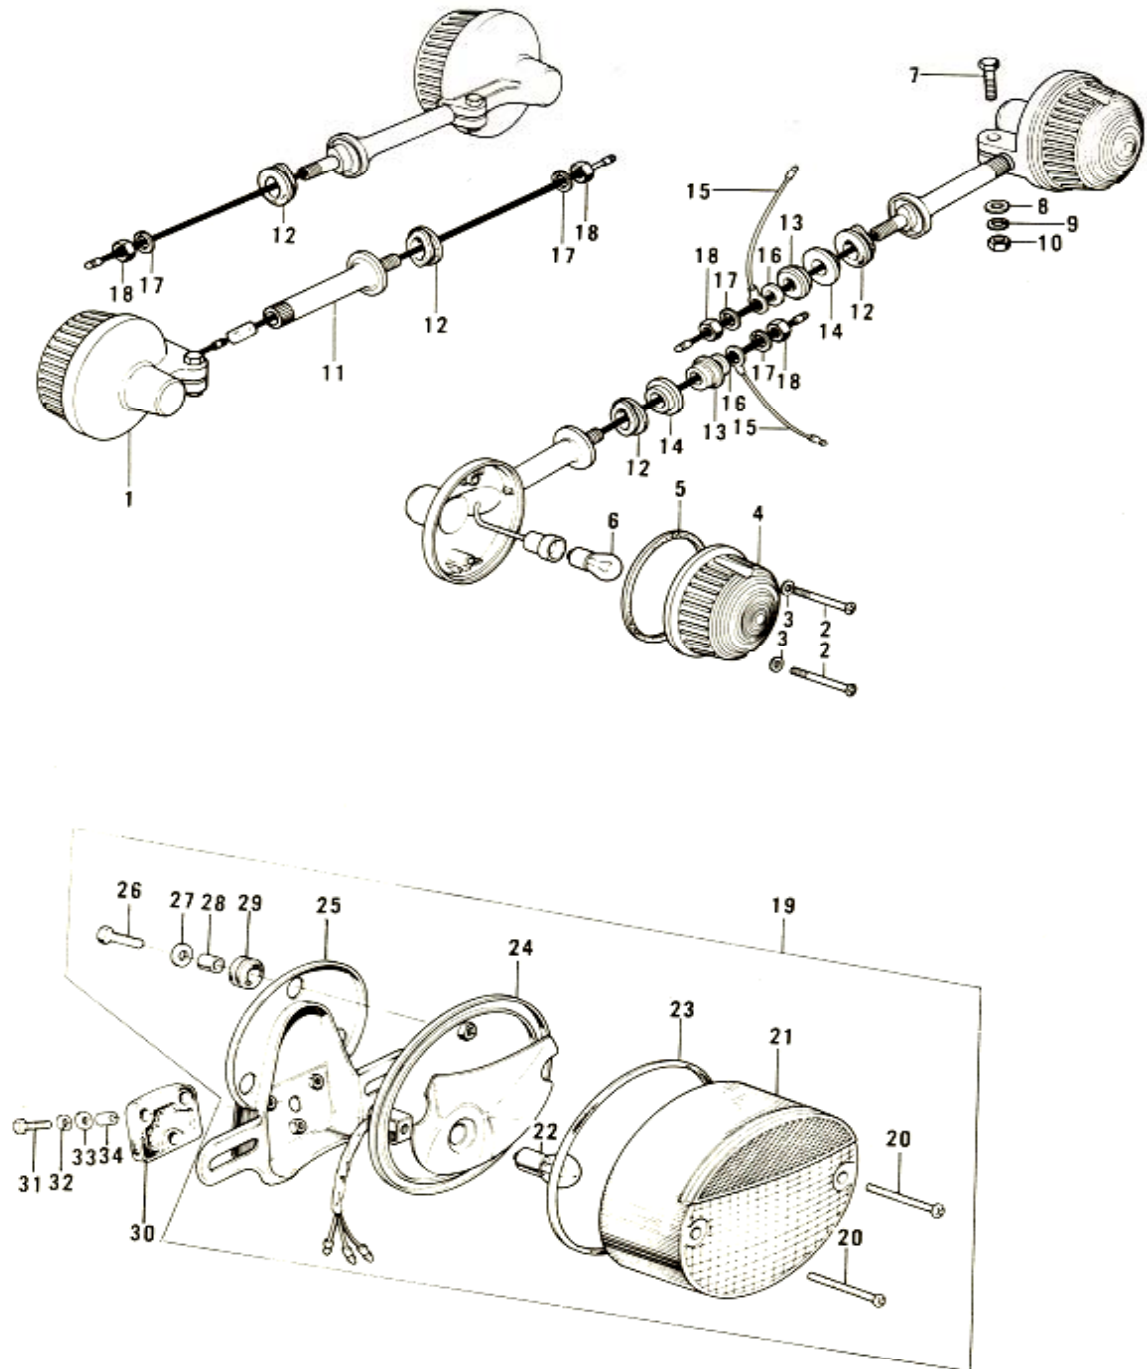

33. Electrical Equipments B

33. Electrical Equipments B

No.	Part No.	Q'TY	PART NAME	
1	23040-034	4	LAMP ASSY, turn signal	
2	220B0-430	8	SCREW, pan head, 4x30	
3	23058-002	8	WASHER, plain, 4mm	
4	23048-012	4	LENS, turn signal lamp	
5	23050-002	4	GASKET, turn signal lamp lens	
6	92069-055	4	BULB, 12V-32cp	
7	110N0-630	4	BOLT, hex head, 6x30	
8	411B0-600	4	WASHER, plain, 6mm	
9	461F0-600	4	WASHER, spring, 6mm	
10	311B0-600	4	NUT, 6mm	
11	23078-001	4	BRACKET, turn signal lamp	
12	92075-128	4	RUBBER, turn signal lamp	
13	92027-147	2	COLLAR	
14	92075-158	2	RUBBER, turn signal lamp	
15	26011-063	2	WIRE, turn signal lamp lead	
16	92022-239	2	WASHER, plain	
17	461F1-000	4	WASHER, spring, 10mm	
18	315B1-000	4	NUT, 10mm	
19	~~23024-018~~	1	LAMP ASSY, tail	NLA
20	220E0-435A	2	SCREW, pan head, 4x35	
21	23026-023	1	LENS, tail lamp	
22	92069-039	1	BULB, 12V-32/4cp	
23	23028-018	1	GASKET, tail lamp	
24	23027-030	1	CASE, tail lamp	
25	~~23036-017~~	1	BRACKET, license plate	NLA
26	110B0-620	3	BOLT, hex head, 6x20	
27	92022-125	3	WASHER, plain, 6mm	
28	92027-129	3	COLLAR	
29	92075-076	3	DAMPER RUBBER	
30	35039-004	1	SHOCK DAMPER, tail lamp	
31	110B0-625	3	BOLT, hex head, 6x25	
32	461F0-600	3	WASHER, plain, 6mm	
33	92027-156	3	COLLAR	
34	92075-121	3	DAMPER RUBBER