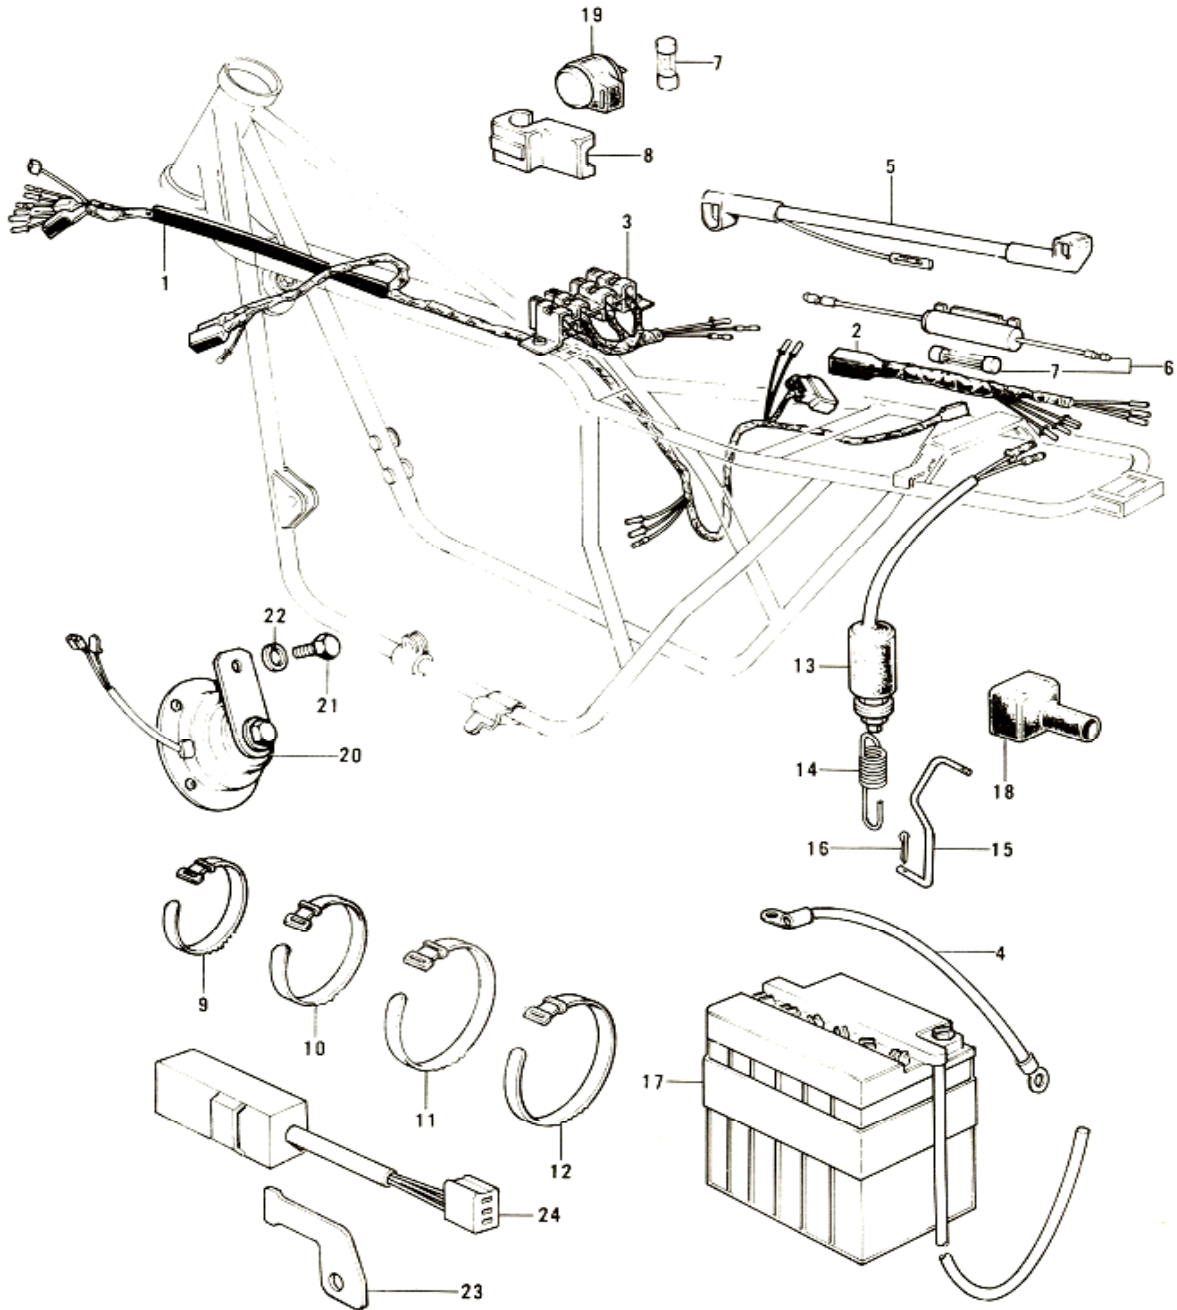

34. Electrical Equipments C

34. Electrical Equipments C

No.	Part No.	Q'TY	PART NAME	
1	26001-111	1	WIRING HARNESS, main	NLA
2	26002-034	1	WIRING HARNESS, rear	NLA
3	26002-035	1	WIRING HARNESS, center	NLA
4	26010-028	1	WIRE, battery ground	NLA
5	26010-027	1	WIRE, starter	
6	26004-013	1	FUSE ASSY	
7	26006-005	1	FUSE 20A	
8	26016-002	1	HOLDER, spare fuse	NLA
9	92072-030	10	BAND, rubber, small	
10	92072-031	4	BAND, rubber, middle	
11	92072-032	2	BAND, rubber, large	NLA
12	92072-056	4	BAND, rubber	
13	27010-019	1	SWITCH, brake lamp	
14	27011-009	1	SPRING, brake lamp switch	
15	27012-010	1	HOOK, brake lamp switch	
16	550D1-610	1	PIN, cotter, 1.6x10	
17	26012-027	1	BATTERY, 12V-14AH	
18	92075-162	1	RUBBER, battery	NLA
19	27002-011	1	RELAY, turn signal	
20	27003-046	1	HORN	NLA
21	110B0-814	1	BOLT, hex head, 8x14	
22	461F0-800	1	WASHER, spring, 8mm	
23	32060-014	1	BRACKET, outage switch	
24	28019-001	1	SWITCH, outage indicator	NLA