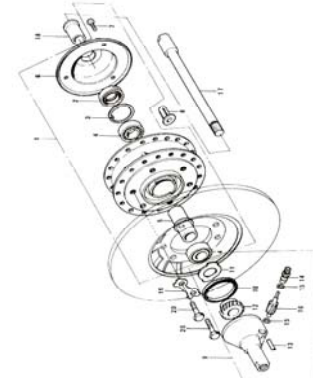

16. Starter Motor, Dynamo

17. Frame 1/2

17. Frame 1/2

18. Swinging Arm, Rear Shock Abs.

19. Footrests, Stands, Brake Pedal

20. Handlebar, Grips

21. Fender

22. Wheels

23. Front Hub

Pictorial Index 4/5

24. Rear Hub

25. Disc Brake Equipments A

26. Disc Brake Equipments B

27. Front Fork

28. Fuel Tank

29. Oil Tank, Side Covers

4. Cam Chain, Tensioner

4. Cam Chain, Tensioner

No.	Part No.	Q'TY	PART NAME	
1	12057-001	1	IDLER ASSY, cam chain	
2	110G0-635	4	BOLT, hex head, 6x35	
3	92027-155	4	COLLAR, idler	
4	92075-119	2	RUBBER, idler	
5	92075-120	2	RUBBER, idler	
6	12057-002	2	IDLER ASSY, cam chain	
7	12052-005	2	SHAFT, guide roller	
8	12052-003	1	SHAFT	
9	92075-232	4	RUBBER, guide roller	
10	12048-001	1	TENSIONER ASSY, cam chain	
11	12055-002	1	ROLLER, cam chain guide	
12	92075-123	2	RUBBER, guide roller	
13	21070-003	1	CHAIN, cam shaft	
14	12054-001	1	ROD ASSY, push	NLA
15	92081-107	1	SPRING, tensioner	
16	12056-001	1	GASKET, tensioner holder	
17	12047-003	1	HOLDER, cam chain tensioner	NLA
18	410B0-600	2	WASHER, plain, 6mm	
19	110B0-620	2	BOLT, hex head, 6x20	
20	310B0-600	1	NUT, 6mm	
21	92003-093	1	BOLT, tensioner adjusting	NLA
22	12053-001	1	GUIDE, cam chain	
23	220B0-610	1	SCREW, pan head 6x10	