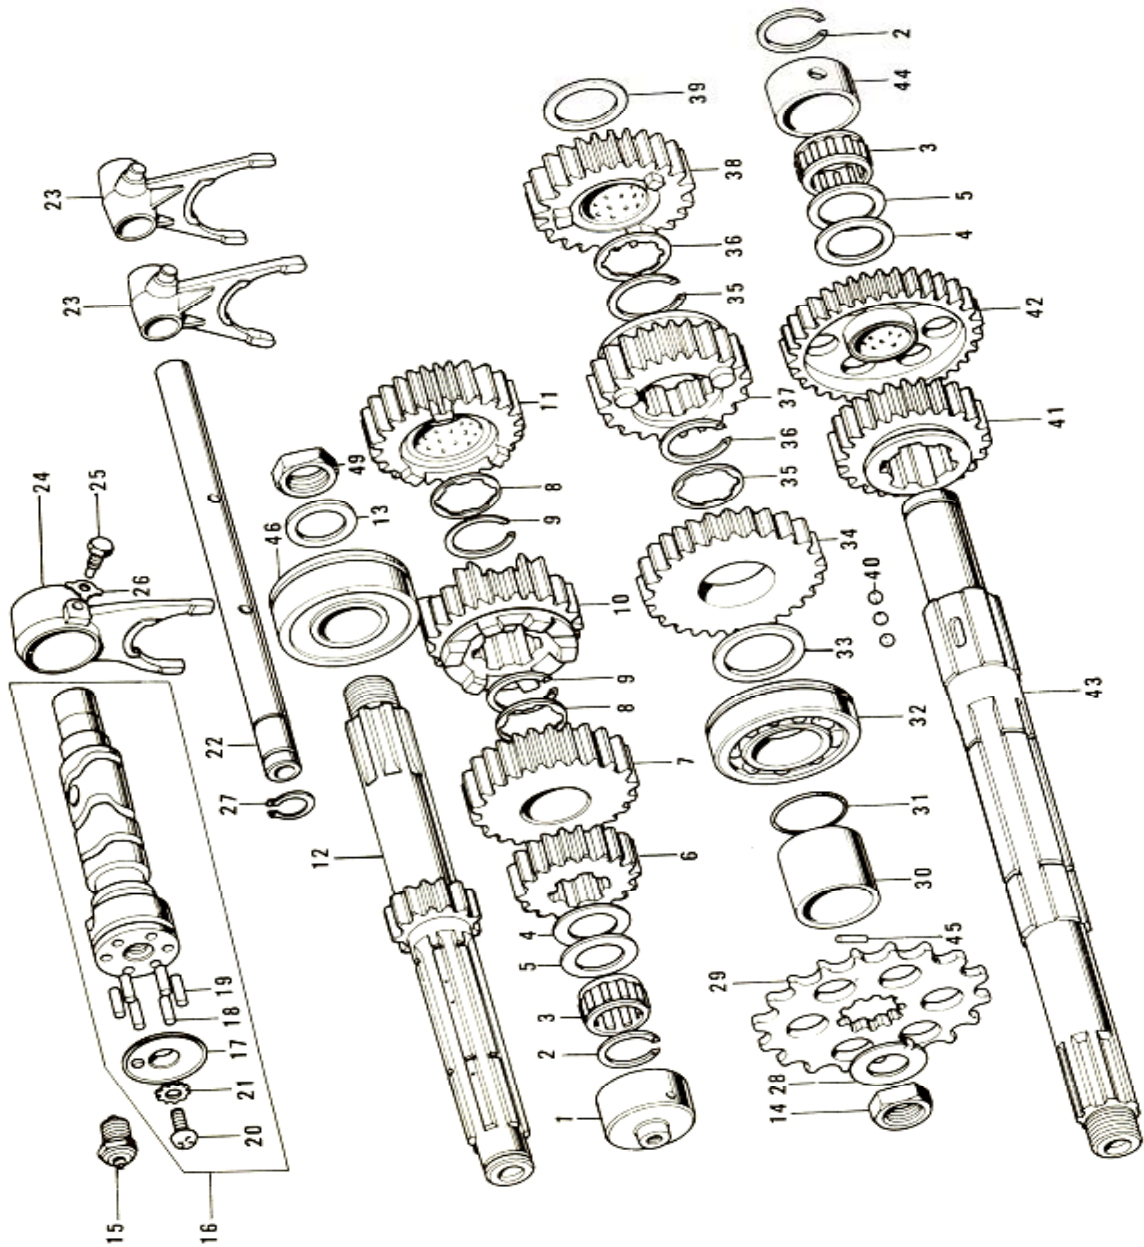

8. Transmission Gears 1/2

8. Transmission Gears 1/2

No.	Part No.	Q'TY	PART NAME	
1	92028-122	1	BUSHING, drive shaft	
2	92033-025	2	CIRCLIP, drive shaft	
3	92046-031	2	NEEDLE BEARING PK223013.8	
4	92022-211	2	WASHER, thrust 1.0 t	
5	92022-212	2	WASHER, thrust 1.6 t	
5	92022-213	2	WASHER, thrust 1.2 t	
6	13130-032	1	2ND GEAR, drive shaft	NLA
7	13136-042	1	TOP GEAR, drive shaft	NLA
8	92024-042	2	WASHER, thrust 1.5 t	
9	480J2-800	2	CIRCLIP, 28mm	
10	13132-030	1	3RD GEAR, drive shaft	NLA
11	13134-016	1	4TH GEAR, drive shaft 21 T	
12	13127-042	1	SHAFT, drive	NLA
13	92125-002	1	WASHER 3.0 t	NLA
14	92016-028	2	NUT, 20mm	
15	13151-018	1	SWITCH, neutral indicator	
16	13239-010	1	DRUM ASSY, gear change	NLA
17	13142-013	1	PLATE, change drum pin	
18	92042-020	1	PIN, change drum	
19	92042-014	5	PIN, change drum	
20	220B0-612	1	SCREW, pan head, 6x12	
21	464G0-600	1	WASHER, lock, 6mm	
22	13209-011	1	ROD, shift	NLA
23	13140-045	2	FORK, selector	
24	13140-046	1	FORK, selector	NLA
25	92043-016	1	PIN, selector fork	
26	92031-001	1	WASHER, lock	
27	480J1-200	1	CIRCLIP, 12mm	
28	92024-044	1	WASHER, lock, 20mm	
29	13144-046	1	ENGINE SPROCKET 15T	
30	92027-152	1	COLLAR, engine sprocket	
31	92055-035	1	O-RING, output shaft	
32	92045-021	1	BALL BEARING	
33	92022-210	1	WHASHER, thrust	NLA
34	13131-038	1	2ND GEAR, output shaft 35 T	
35	92024-043	2	WASHER, thrust	
36	480J3-000	2	CIRCLIP, 30mm	
37	13137-025	1	TOP GEAR, output shaft 28 T	
38	13133-031	1	3RD GEAR, output shaft 35 T	
39	92022-209	1	WHASHER, thrust	NLA
40	600A0-600	3	BALL, steel, 3/16"	
41	13135-020	1	4TH GEAR, output shaft 29 T	NLA
42	13129-046	1	LOW GEAR, output shaft 38 T	NLA