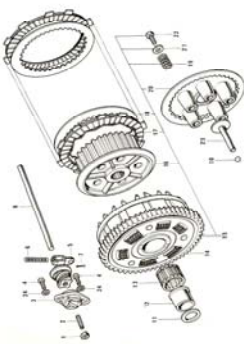

Index	page
1. Cylinder Head	8
2. Cam Shaft, Valve	10
3. Cylinder, Piston, Crank Shaft	12
4. Cam Chain, Tensioner	14
5. Crank Case	16
6. Crank Case Bolt & Stud Pattern	18
7. Clutch	20
8. Transmission Gears	22
9. Gear Change Mechanism	26
10. Kickstarter	28
11. Engine Covers	30
12. Carburetors	32
13. Oil Pump, Oil Filter	38
14. Mufflers, Air Cleaner	40
15. Contact Breaker	42
16. Starter Motor, Dynamo	44
17. Frame	46
18. Swinging Arm, Rear Shock Absorber	50
19. Footrests, Stands, Brake Pedal	52
20. Handlebar, Grips	54
21. Fender	56
22. Wheels	58
23. Front Hub	60
24. Rear Hub	62
25. Disc Brake Equipments A	64
26. Disc Brake Equipments B	66
27. Front Fork	68
28. Fuel Tank	70
29. Oil Tank, Side Covers	72
30. Dual Seat, Chain Cover	74
31. Cables	76
32. Electrical Equipments A	78
33. Electrical Equipments B	82
34. Electrical Equipments C	84
35. Tools	86
36. Special Service Tools	88
37. N° Verzeichnis	90

NLA = nicht mehr lieferbar

NLA = n'est plus livrable

NLA = non è più disponibile

Pictorial Index 1/5

1. Cylinder Head

2. Cam Shaft, Valve

3. Cylinder, Piston, Crank Shaft

4. Cam Chain, Tensioner

5. Crank Case

6. Crank Case Bolt & Stud Pattern

7. Clutch

8. Transmission Gears 1/2

8. Transmission Gears 2/2

Pictorial Index 2/5

9. Gear Change Mechanism

10. Kickstarter