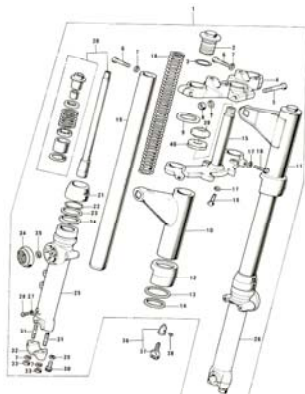

23. Front Hub

Pictorial Index 4/5

24. Rear Hub

25. Disc Brake Equipments A

26. Disc Brake Equipments B

27. Front Fork

28. Fuel Tank

29. Oil Tank, Side Covers

4. Cam Chain, Tensioner

4. Cam Chain, Tensioner

No.	Part No.	Q'TY	PART NAME	
1	12057-001	1	IDLER ASSY, cam chain	
2	110G0-635	4	BOLT, hex head, 6x35	
3	92027-155	4	COLLAR, idler	
4	92075-119	2	RUBBER, idler	
5	92075-120	2	RUBBER, idler	
6	12057-002	2	IDLER ASSY, cam chain	
7	12052-005	2	SHAFT, guide roller	
8	12052-003	1	SHAFT	
9	92075-232	4	RUBBER, guide roller	
10	12048-001	1	TENSIONER ASSY, cam chain	
11	12055-002	1	ROLLER, cam chain guide	
12	92075-123	2	RUBBER, guide roller	
13	21070-003	1	CHAIN, cam shaft	
14	12054-001	1	ROD ASSY, push	NLA
15	92081-107	1	SPRING, tensioner	
16	12056-001	1	GASKET, tensioner holder	
17	12047-003	1	HOLDER, cam chain tensioner	NLA
18	410B0-600	2	WASHER, plain, 6mm	
19	110B0-620	2	BOLT, hex head, 6x20	
20	310B0-600	1	NUT, 6mm	
21	92003-093	1	BOLT, tensioner adjusting	NLA
22	12053-001	1	GUIDE, cam chain	
23	220B0-610	1	SCREW, pan head 6x10	