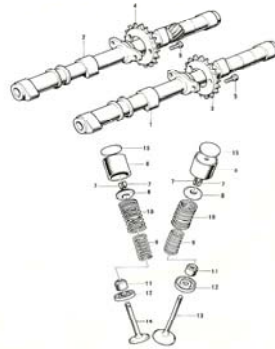

Index	page
1. Cylinder Head	8
2. Cam Shaft, Valve	10
3. Cylinder, Piston, Crank Shaft	12
4. Cam Chain, Tensioner	14
5. Crank Case	16
6. Crank Case Bolt & Stud Pattern	18
7. Clutch	20
8. Transmission Gears	22
9. Gear Change Mechanism	26
10. Kickstarter	28
11. Engine Covers	30
12. Carburetors	32
13. Oil Pump, Oil Filter	38
14. Mufflers, Air Cleaner	40
15. Contact Breaker	42
16. Starter Motor, Dynamo	44
17. Frame	46
18. Swinging Arm, Rear Shock Absorber	50
19. Footrests, Stands, Brake Pedal	52
20. Handlebar, Grips	54
21. Fender	56
22. Wheels	58
23. Front Hub	60
24. Rear Hub	62
25. Disc Brake Equipments A	64
26. Disc Brake Equipments B	66
27. Front Fork	68
28. Fuel Tank	70
29. Oil Tank, Side Covers	72
30. Dual Seat, Chain Cover	74
31. Cables	76
32. Electrical Equipments A	78
33. Electrical Equipments B	82
34. Electrical Equipments C	84
35. Tools	86
36. Special Service Tools	88
37. N° Verzeichnis	90

NLA = nicht mehr lieferbar

NLA = n'est plus livrable

NLA = non è più disponibile

Pictorial Index 1/5

1. Cylinder Head

2. Cam Shaft, Valve

3. Cylinder, Piston, Crank Shaft

4. Cam Chain, Tensioner

4. Cam Chain, Tensioner

4. Cam Chain, Tensioner

No.	Part No.	Q'TY	PART NAME	
1	12057-001	1	IDLER ASSY, cam chain	
2	110G0-635	4	BOLT, hex head, 6x35	
3	92027-155	4	COLLAR, idler	
4	92075-119	2	RUBBER, idler	
5	92075-120	2	RUBBER, idler	
6	12057-002	2	IDLER ASSY, cam chain	
7	12052-005	2	SHAFT, guide roller	
8	12052-003	1	SHAFT	
9	92075-232	4	RUBBER, guide roller	
10	12048-001	1	TENSIONER ASSY, cam chain	
11	12055-002	1	ROLLER, cam chain guide	
12	92075-123	2	RUBBER, guide roller	
13	21070-003	1	CHAIN, cam shaft	
14	12054-001	1	ROD ASSY, push	NLA
15	92081-107	1	SPRING, tensioner	
16	12056-001	1	GASKET, tensioner holder	
17	12047-003	1	HOLDER, cam chain tensioner	NLA
18	410B0-600	2	WASHER, plain, 6mm	
19	110B0-620	2	BOLT, hex head, 6x20	
20	310B0-600	1	NUT, 6mm	
21	92003-093	1	BOLT, tensioner adjusting	NLA
22	12053-001	1	GUIDE, cam chain	
23	220B0-610	1	SCREW, pan head 6x10	