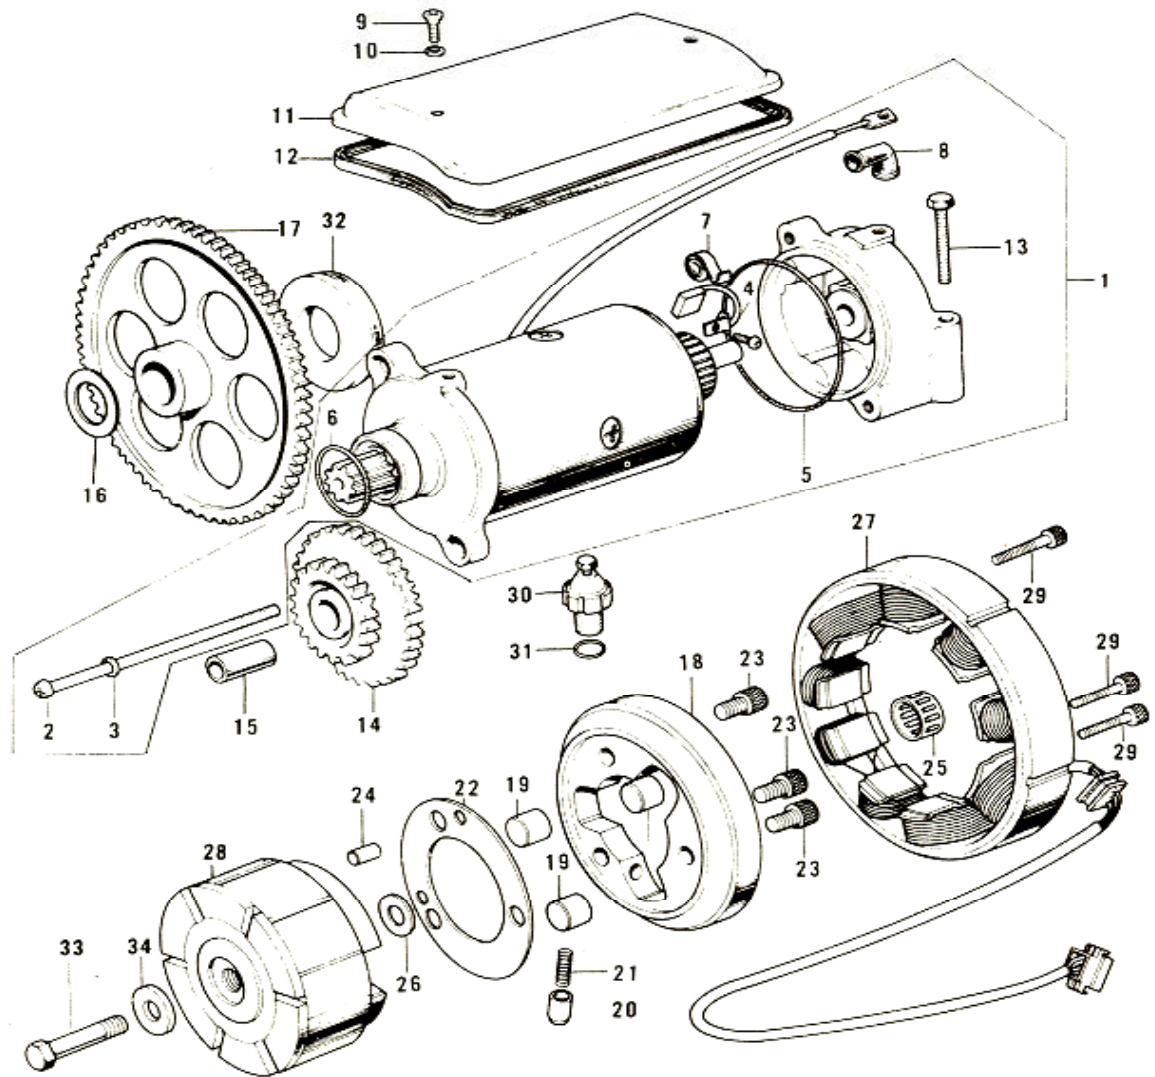

16. Starting Motor, Dynamo

16. Starting Motor, Dynamo

No.	Part No.	Q'TY	PART NAME	
1	21163-001	1	MOTOR ASSY, starting	NLA
2	21015-005	2	SCREW, pan head, 6x110	NLA
3	461F0-600	2	WASHER, spring, 6mm	
4	21039-003	2	BRUSH, carbon	
5	21027-003	1	O-RING	
6	21027-004	1	O-RING, 24mm	
7	21040-003	2	SPRING, carbon brush	
8	21017-017	1	CAP, starting motor terminal	
9	110N0-610	2	BOLT, hex head, 6x10	
10	410B0-600	2	WASHER, plain, 6mm	
11	21165-001	1	COVER, starting motor	NLA
12	21166-001	1	GASKET, starting motor cover	
13	110B0-656	2	BOLT, hex head, 6x56	
14	21167-002	1	GEAR, starting motor	
15	13002-007	1	PIN, piston	
16	92026-091	1	WASHER, thrust, 22mm	NLA
17	21167-003	1	GEAR, starting clutch 71 T	
18	13194-003	1	CLUTCH, starting	
19	92122-001	3	ROLLER, 15mm	
20	92043-087	3	PLUG	
21	92081-110	3	SPRING	
22	92026-082	1	PLATE, clutch starting	NLA
23	92003-104	3	BOLT, 8x16	
24	551A0-622	1	PIN, dowel, 6x22	NLA
25	92046-033	1	NEEDLE BEARING, K222620	NLA
26	92026-092	1	WASHER, plain, 22mm	
27	21001-024	1	DYNAMO ASSY	NLA
28	21007-014	1	STATOR ASSY	NLA
29	21007-023	1	ROTOR	NLA
30	120S0-635	3	BOLT, 6x35	
31	16144-002	1	SWITCH ASSY, oil pressure	
32	92055-055	1	O-RING, oil pressure switch	
33	92075-193	AR	DAMPER RUBBER 7.3t	
34	114G0-840	1	BOLT, hex head, 8x40	
35	92022-218	1	WASHER, plain, 8mm	NLA