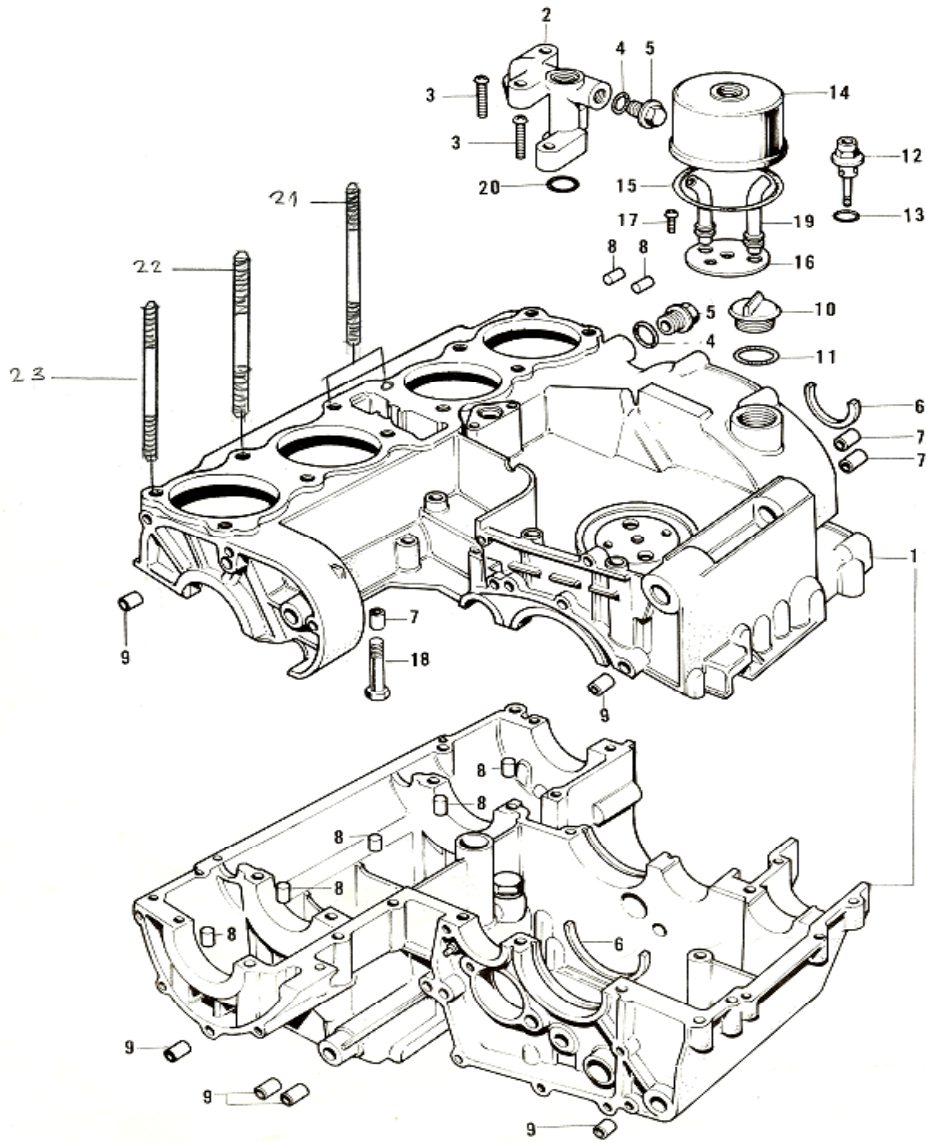

5. Crank Case

5. Crank Case

No.	Part No.	Q'TY	PART NAME	
1	14001-0522-J	1	CRANK CASE SET	NLA
2	16109-003	1	PIPE	NLA
3	220B0-635	4	SCREW, pan head, 6x35	
4	670B2-015	2	O-RING, 15mm	
5	92066-021	2	PLUG	
6	14013-001	2	RING, bearing set, 62mm	
7	552A1-014	4	PIN, dowel, 10x14	
8	610A0-614	8	PIN, dowel, 6x14	NLA
9	92042-007	6	PIN, dowel	
10	16115-013	1	PLUG, oil filler	
11	92055-049	1	O-Ring	
12	92003-098	1	BOLT, breather	NLA
13	670B2-016	1	O-RING, 16mm	
14	14070-003	1	BODY, breather	NLA
15	92055-052	1	O-RING, breather body	
16	14068-003	1	PLATE, breather	
17	220B0-618	2	SCREW, pan head, 6x18	
18	92003-107	4	BOLT, hex head, 8x72	
19	92059-081	2	TUBE	NLA
20	670B2-018	2	O-RING, 18mm	
21	92004-045	4	STUD, 10x190	
22	92004-047	4	STUD, 10x153	
23	92004-046	4	STUD, 10x184