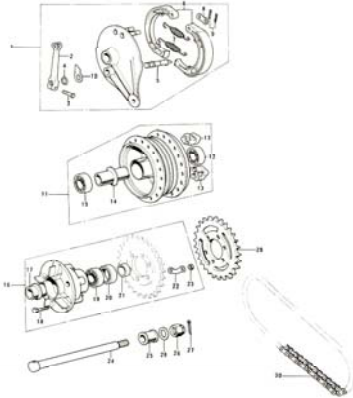

11. Engine Covers

12. Carburetors 1/3

12. Carburetors 2/3

12. Carburetors 3/3

13. Oil Pump, Oil Filter

14. Mufflers, Air Cleaner

15. Contact Breaker

Pictorial Index 3/5

16. Starter Motor, Dynamo

17. Frame 1/2

17. Frame 1/2

18. Swinging Arm, Rear Shock Abs.

19. Footrests, Stands, Brake Pedal

20. Handlebar, Grips

21. Fender

22. Wheels

23. Front Hub

Pictorial Index 4/5

24. Rear Hub

25. Disc Brake Equipments A

26. Disc Brake Equipments B

27. Front Fork

28. Fuel Tank

29. Oil Tank, Side Covers

4. Cam Chain, Tensioner

4. Cam Chain, Tensioner

No.	Part No.	Q'TY	PART NAME	
1	12057-001	1	IDLER ASSY, cam chain	
2	110G0-635	4	BOLT, hex head, 6x35	
3	92027-155	4	COLLAR, idler	
4	92075-119	2	RUBBER, idler	
5	92075-120	2	RUBBER, idler	
6	12057-002	2	IDLER ASSY, cam chain	
7	12052-005	2	SHAFT, guide roller	
8	12052-003	1	SHAFT	
9	92075-232	4	RUBBER, guide roller	
10	12048-001	1	TENSIONER ASSY, cam chain	
11	12055-002	1	ROLLER, cam chain guide	
12	92075-123	2	RUBBER, guide roller	
13	21070-003	1	CHAIN, cam shaft	
14	12054-001	1	ROD ASSY, push	NLA
15	92081-107	1	SPRING, tensioner	
16	12056-001	1	GASKET, tensioner holder	
17	12047-003	1	HOLDER, cam chain tensioner	NLA
18	410B0-600	2	WASHER, plain, 6mm	
19	110B0-620	2	BOLT, hex head, 6x20	
20	310B0-600	1	NUT, 6mm	
21	92003-093	1	BOLT, tensioner adjusting	NLA
22	12053-001	1	GUIDE, cam chain	
23	220B0-610	1	SCREW, pan head 6x10	