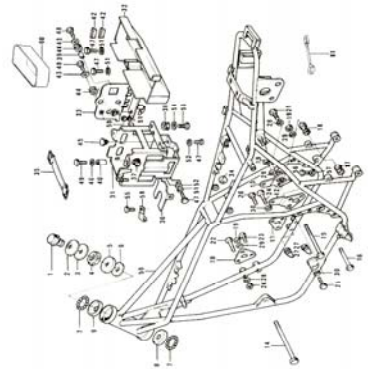

17. Frame 1/2