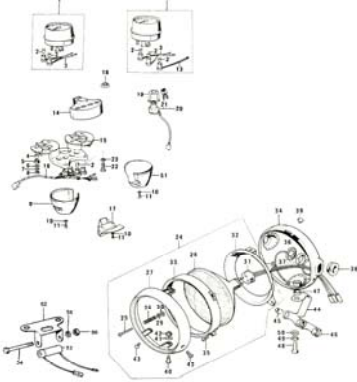

Pictorial Index 5/5

32. Electrical Equipments A 2/2