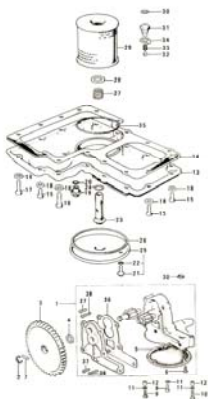

5. Crank Case

6. Crank Case Bolt & Stud Pattern

7. Clutch

8. Transmission Gears 1/2

8. Transmission Gears 2/2

Pictorial Index 2/5

9. Gear Change Mechanism

10. Kickstarter

11. Engine Covers

12. Carburetors 1/3

12. Carburetors 2/3

12. Carburetors 3/3

13. Oil Pump, Oil Filter

14. Mufflers, Air Cleaner

15. Contact Breaker

Pictorial Index 3/5

4. Cam Chain, Tensioner

4. Cam Chain, Tensioner

No.	Part No.	Q'TY	PART NAME	
1	12057-001	1	IDLER ASSY, cam chain	
2	110G0-635	4	BOLT, hex head, 6x35	
3	92027-155	4	COLLAR, idler	
4	92075-119	2	RUBBER, idler	
5	92075-120	2	RUBBER, idler	
6	12057-002	2	IDLER ASSY, cam chain	
7	12052-005	2	SHAFT, guide roller	
8	12052-003	1	SHAFT	
9	92075-232	4	RUBBER, guide roller	
10	12048-001	1	TENSIONER ASSY, cam chain	
11	12055-002	1	ROLLER, cam chain guide	
12	92075-123	2	RUBBER, guide roller	
13	21070-003	1	CHAIN, cam shaft	
14	12054-001	1	ROD ASSY, push	NLA
15	92081-107	1	SPRING, tensioner	
16	12056-001	1	GASKET, tensioner holder	
17	12047-003	1	HOLDER, cam chain tensioner	NLA
18	410B0-600	2	WASHER, plain, 6mm	
19	110B0-620	2	BOLT, hex head, 6x20	
20	310B0-600	1	NUT, 6mm	
21	92003-093	1	BOLT, tensioner adjusting	NLA
22	12053-001	1	GUIDE, cam chain	
23	220B0-610	1	SCREW, pan head 6x10	