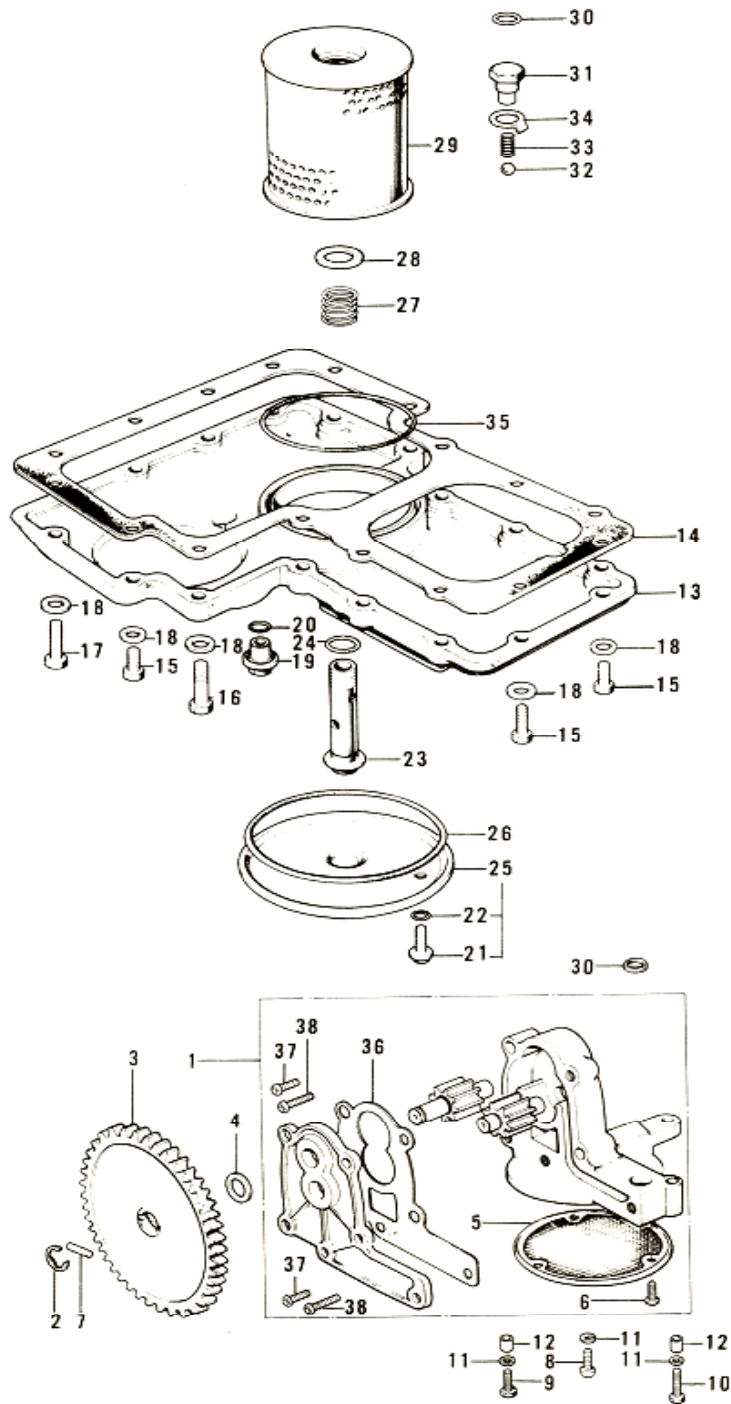

13. Oil Pump, Oil Filter

13. Oil Pump, Oil Filter

No.	Part No.	Q'TY	PART NAME	
1	16082-036	1	OIL PUMP ASSY	NLA
2	482K7-000	1	CIRCLIP, 7mm	
3	16085-019	1	GEAR, oil pump 49T	
4	92022-080	1	WASHER, oil pump	
5	16111-002	1	STRAINER, oil pump	NLA
6	220B0-508A	3	SCREW, pan head, 5x8	
7	551A0-314	1	PIN, dowel, 3x14	
8	112G0-622	1	BOLT, hex head, 6x22	
9	110G0-635	1	BOLT, hex head, 6x35	
10	110G0-645	1	BOLT, hex head, 6x45	
11	410B0-600	3	WASHER, plain, 6mm	
12	92042-007	2	PIN, dowel, 3x14	
13	16110-002	1	PAN, oil	NLA
14	16112-002	1	GASKET, oil pan	
15	112G0-625	13	BOLT, hex head, 6x25	
16	112G0-635	3	BOLT, hex head, 6x35	
17	110G0-650	1	BOLT, hex head, 6x50	
18	410B0-600	17	WASHER, plain, 6mm	
19	92066-026	1	PLUG, oil drain	
20	670B2-022	1	O-RING, 22mm	
21	92066-024	1	PLUG, oil drain	
22	670B1-508	1	O-RING, 8mm	
23	92003-094	1	BOLT, oil filter	
24	670B2-016	1	O-RING, 16mm	
25	16101-002	1	COVER, oil filter	NLA
26	671B2-5105	1	O-RING, 105mm	
27	92081-108	1	SPRING, oil filter	
28	92022-220	1	WASHER, plain	
29	16099-002	1	ELEMENT, oil filter	
30	92055-048	2	O-RING	
31	92003-095	1	BOLT, check valve	
32	600A1-200	1	BALL, steel, 3/8"	
33	92081-109	1	SPRING, check valve	
34	92024-048	1	WASHER, lock	NLA
35	92055-052	1	O-RING, 91mm	
36	16145-001	1	GASKET, oil pump	NLA
37	220B0-616	4	SCREW, pan head, 6x16	
38	220B0-626	2	SCREW, pan head, 6x26	NLA