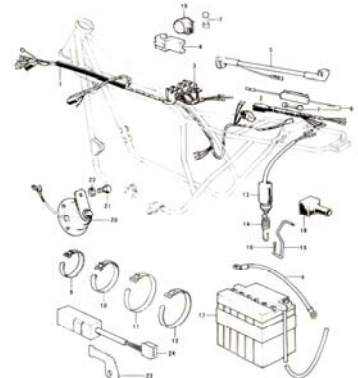

23. Front Hub

Pictorial Index 4/5

24. Rear Hub

25. Disc Brake Equipments A

26. Disc Brake Equipments B

27. Front Fork

28. Fuel Tank

29. Oil Tank, Side Covers

30. Dual Seat, Chain Covers

31. Cables

32. Electrical Equipments A 1/2

Pictorial Index 5/5

32. Electrical Equipments A 2/2

33. Electrical Equipments B

34. Electrical Equipments C

35. Tools

4. Cam Chain, Tensioner

4. Cam Chain, Tensioner

No.	Part No.	Q'TY	PART NAME	
1	12057-001	1	IDLER ASSY, cam chain	
2	110G0-635	4	BOLT, hex head, 6x35	
3	92027-155	4	COLLAR, idler	
4	92075-119	2	RUBBER, idler	
5	92075-120	2	RUBBER, idler	
6	12057-002	2	IDLER ASSY, cam chain	
7	12052-005	2	SHAFT, guide roller	
8	12052-003	1	SHAFT	
9	92075-232	4	RUBBER, guide roller	
10	12048-001	1	TENSIONER ASSY, cam chain	
11	12055-002	1	ROLLER, cam chain guide	
12	92075-123	2	RUBBER, guide roller	
13	21070-003	1	CHAIN, cam shaft	
14	12054-001	1	ROD ASSY, push	NLA
15	92081-107	1	SPRING, tensioner	
16	12056-001	1	GASKET, tensioner holder	
17	12047-003	1	HOLDER, cam chain tensioner	NLA
18	410B0-600	2	WASHER, plain, 6mm	
19	110B0-620	2	BOLT, hex head, 6x20	
20	310B0-600	1	NUT, 6mm	
21	92003-093	1	BOLT, tensioner adjusting	NLA
22	12053-001	1	GUIDE, cam chain	
23	220B0-610	1	SCREW, pan head 6x10	