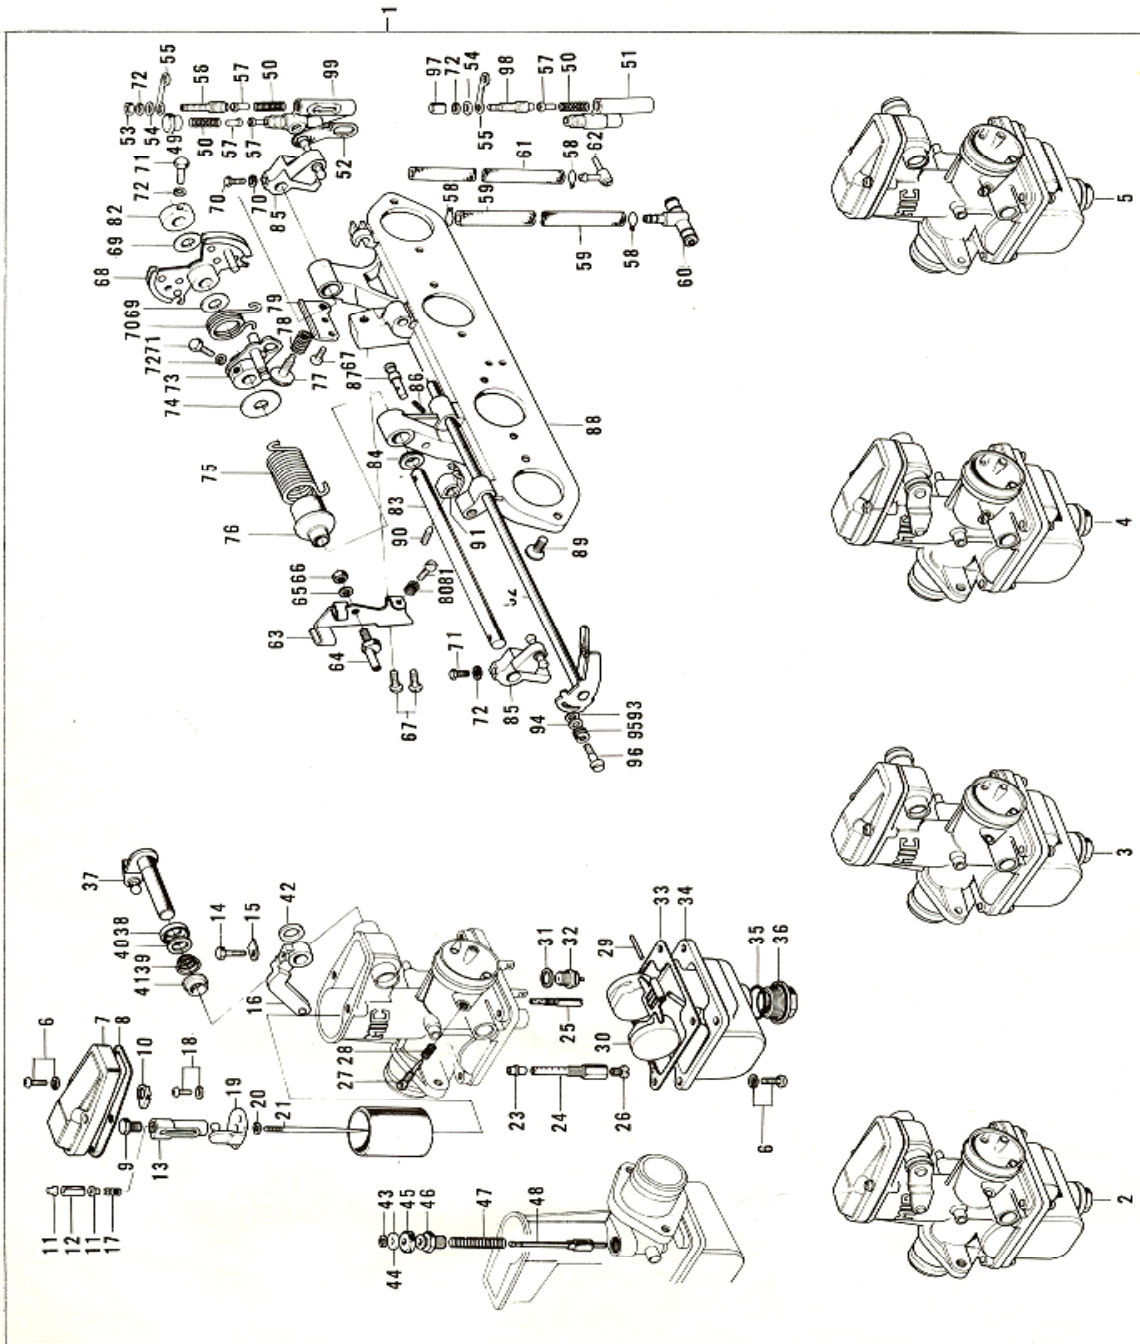

12. Carburetors 2/3

12. Carburetors 2/3

No.	Part No.	Q'TY	PART NAME	
41	16073-003	4	COLLAR, B	NLA
42	16039-013	4	WASHER, plain	NLA
43	16067-003	4	CIRCLIP	
44	16039-014	4	WASHER, plain	NLA
45	16039-015	4	WASHER, plain	
46	16012-015	4	CAP, starter plunger	
47	16013-008	4	SPRING, starter plunger	
48	16016-010	4	PLUNGER, starter	
49	16067-005	4	BOLT, C	NLA
50	16013-003	8	SPRING, C	
51	16065-018	2	HOLDER	NLA
52	16055-002	4	PLATE, dust	NLA
53	16003-007	3	NUT, 6mm	NLA
54	16039-016	4	WASHER, plain	
55	16054-005	2	WASHER, lock, C	
56	16021-018	3	ADJUSTER, throttle	NLA
57	16057-003	12	SEAT, spring	NLA
58	92037-072	6	CLAMP, fuel pipe	
59	92059-084	2	PIPE, fuel	
60	16046-002	2	JOINT, fuel pipe	
61	92059-085	2	PIPE, over flow	NLA
62	16046-003	2	JOINT, over flow pipe	NLA
63	16077-007	1	GUIDE, control cable	NLA
64	16042-005	1	PIN, screw stopper	NLA
65	461F0-600	1	WASHER, spring 6mm	
66	312B0-600	1	NUT, 6mm	
67	16033-016	6	SCREW, pan head, 5x14	NLA
68	16074-001	1	WHEEL, control cable	NLA
69	16039-017	2	WASHER, plain	NLA
70	16040-007	1	SPRING, D	NLA
71	16067-006	4	BOLT, hex head, 5x14	
72	416F0-500	4	WASHER, spring , 5mm	
73	16063-001	1	LEVER, A	NLA
74	16039-018	1	WASHER, plain	NLA
75	16040-008	1	SPRING, E	NLA
76	16073-005	1	COLLAR, D	NLA
77	16021-019	1	SCREW, throttle stop	NLA
78	16022-009	1	SPRING, throttle stop screw	NLA
79	16055-003	1	PLATE, throttle stop	NLA
80	16022-010	1	SPRING, throttle adjuster	
81	16021-020	1	ADJUSTER, throttle lever	NLA
82	16073-006	1	COLLAR, E	NLA
83	16041-004	1	SHAFT	NLA