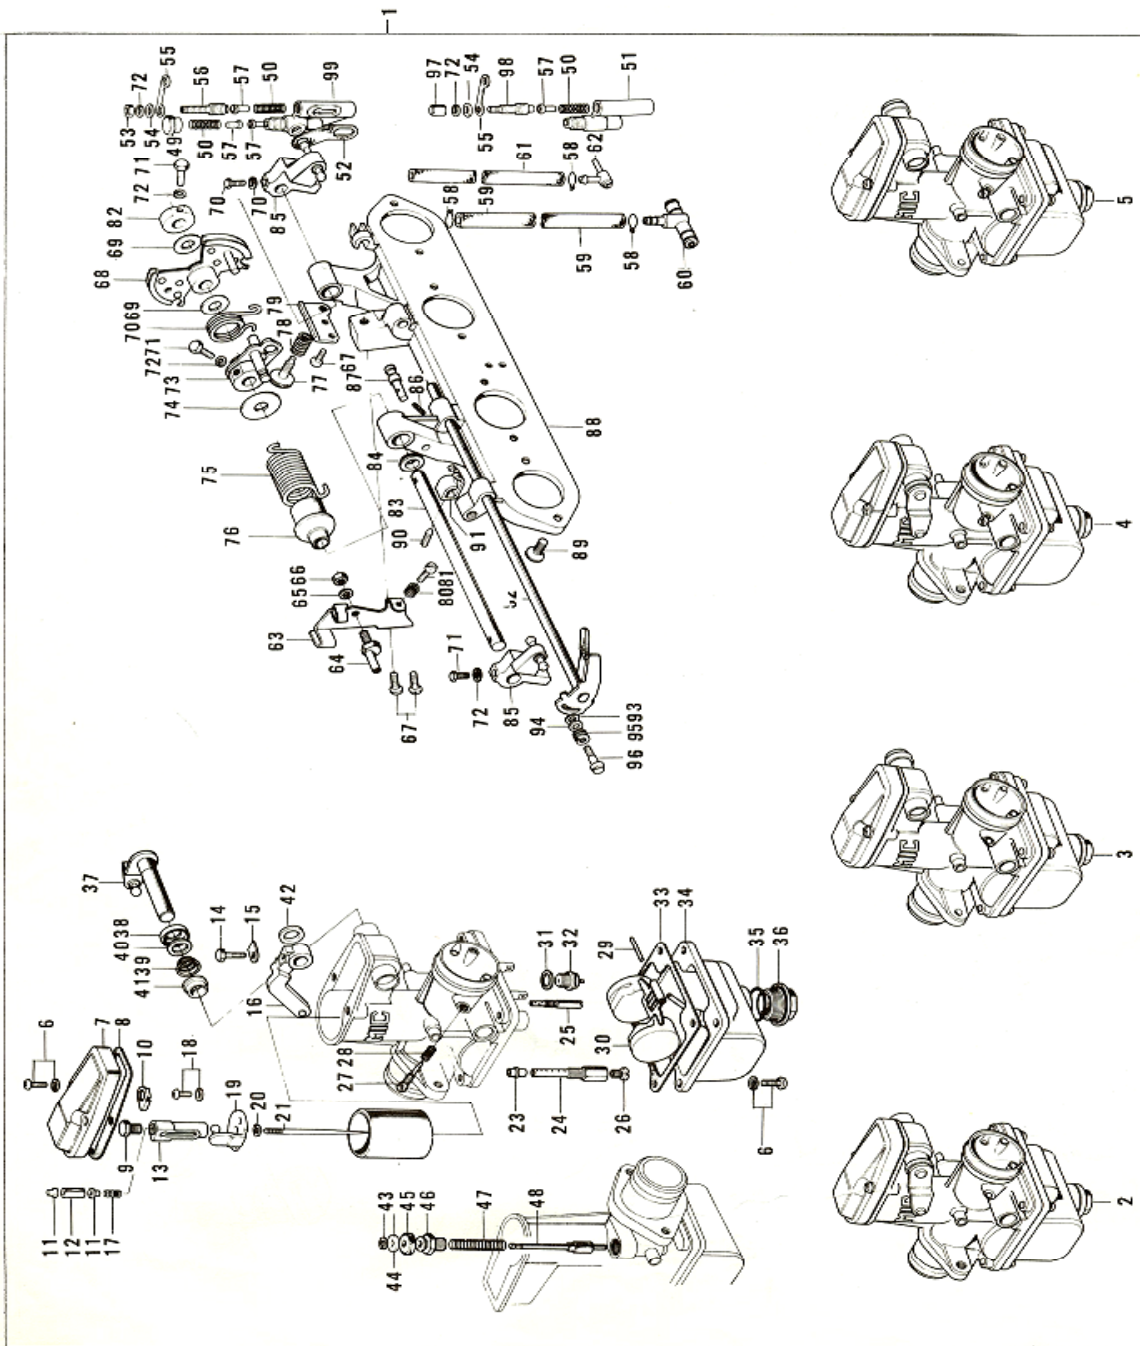

12. Carburetors 3/3

12. Carburetors 3/3

No.	Part No.	Q'TY	PART NAME	
84	~~16073-007~~	1	COLLAR, F	NLA
85	~~16063-002~~	2	LEVER, B	NLA
86	~~16023-004~~	1	PIN, cotter	NLA
87	~~16042-006~~	1	PIN, spring hook	NLA
88	~~16065-019~~	1	HOLDER, carburetor	NLA
89	221B0-612	8	SCREW, countersunk head, 6x12	
90	~~16046-004~~	4	SCREW, slotted	NLA
91	~~16063-003~~	4	LEVER, starter plunger	NLA
92	~~16041-005~~	1	SHAFT, starter plunger	NLA
93	16039-019	1	WASHER, plain	
94	~~16039-020~~	1	WASHER, plain	NLA
95	16040-009	1	SPRING, F	
96	~~16046-005~~	1	SCREW, starter lever	NLA
97	~~16003-008~~	1	NUT, lock	NLA
98	~~16021-021~~	1	ADJUSTER, throttle stop	NLA
99	~~16065-020~~	2	HOLDER	NLA