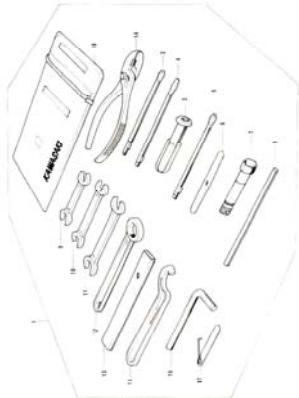

23. Front Hub

Pictorial Index 4/5

24. Rear Hub

25. Disc Brake Equipments A

26. Disc Brake Equipments B

27. Front Fork

28. Fuel Tank

29. Oil Tank, Side Covers

30. Dual Seat, Chain Covers

31. Cables

32. Electrical Equipments A 1/2

Pictorial Index 5/5

32. Electrical Equipments A 2/2

33. Electrical Equipments B

34. Electrical Equipments C

35. Tools

36. Special Service Tools

1. Cylinder Head

1. Cylinder Head

No.	Part No.	Q'TY	PART NAME	
1	11022-0052-H	1	COVER, cylinder head	NLA
2	11023-006	1	GASKET, cylinder head cover	
3	11002-0162-H	1	CYLINDER HEAD	NLA
4	12006-010	4	GUIDE, inlet valve	
5	12006-011	4	GUIDE, exhaust valve	
6	92036-023	8	CIRCLIP, valve guide	
7	92004-049	8	STUD, 6x30	
8	92042-007	8	PIN, dowel	
9	13034-030	16	BEARING, cam shaft	
10	92003-092	35	BOLT, hex head, 6x45	
11	92015-070	12	NUT, cylinder head	
12	92022-215	12	WASHER, plain, 10mm	
13	92068-006	4	PLUG	
14	92066-017	4	PLUG, cylinder head cover	
15	11004-066	2	GASKET, cylinder head	
16	220B0-618	8	SCREW, pan head, 6x18	
17	92123-001	4	CLAMP, carburetor holder	
18	220B0-520	4	SCREW, pan head, 5x20	
19	92087-006	1	GUIDE, tachometer cable	NLA
20	220B0-612	1	SCREW, pan head, 6x12	
21	92050-050	1	OIL SEAL, S06135	
22	670B1-510	1	O-RING, 10mm	
23	13223-006	1	GEAR, tachometer	
24	21126-007	4	CLAMP, ignition cord	
25	92070-037	4	SPARK PLUG, NGK B-8ES	
26	16065-028	2	HOLDER, carburetor RH	
27	16065-029	2	HOLDER, carburetor LH	