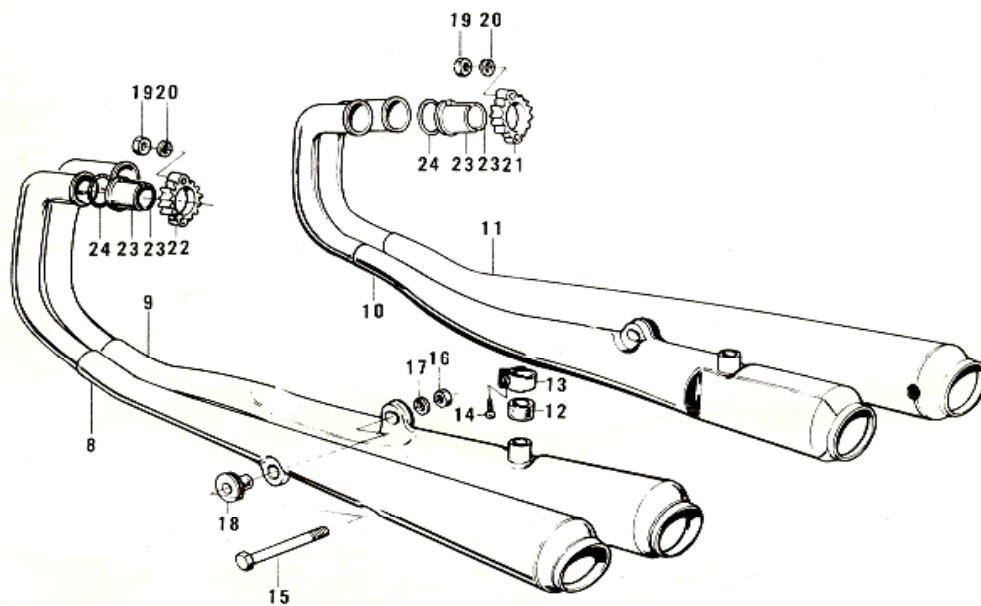

14. Muffler, Air Cleaner

14. Muffler, Air Cleaner

No.	Part No.	Q'TY	PART NAME	
1	11011-022	1	CASE, air cleaner	
2	11013-034	1	ELEMENT, air cleaner	
3	~~11012-030~~	1	CAP, air cleaner	NLA
4	92059-078	1	PIPE, breather	NLA
5	92037-028	1	CLAMP, breather pipe	
6	92123-002	4	CLAMP, air inlet	NLA
7	220B0-535	4	SCREW, pan head, 5x35	
8	18001-073	1	MUFFLER ASSY, LH, UPPER	
9	18001-074	1	MUFFLER ASSY, LH, LOWER	
10	18001-075	1	MUFFLER ASSY, RH, LOWER	
11	18001-076	1	MUFFLER ASSY, RH, UPPER	
12	92059-079	2	PIPE, muffler connection	
13	92037-103	2	CLAMP, connection pipe	
14	220B0-616	2	SCREW, pan head, 6x16	
15	92003-131	2	BOLT, hex head, 10x108	
16	92019-004	2	NUT, lock, 10mm	
17	410B1-000	2	WASHER, plain, 10mm	
18	92092-010	4	BUSHING, muffler fitting	
19	310B0-600	8	NUT, 6mm	
20	461F0-600	8	WASHER, spring, 6mm	
21	18069-045	2	HOLDER, exhaust pipe	
22	18069-046	2	HOLDER, exhaust pipe	
23	92027-170	8	INSERT, exhaust pipe	
24	18067-018	4	GASKET, exhaust pipe