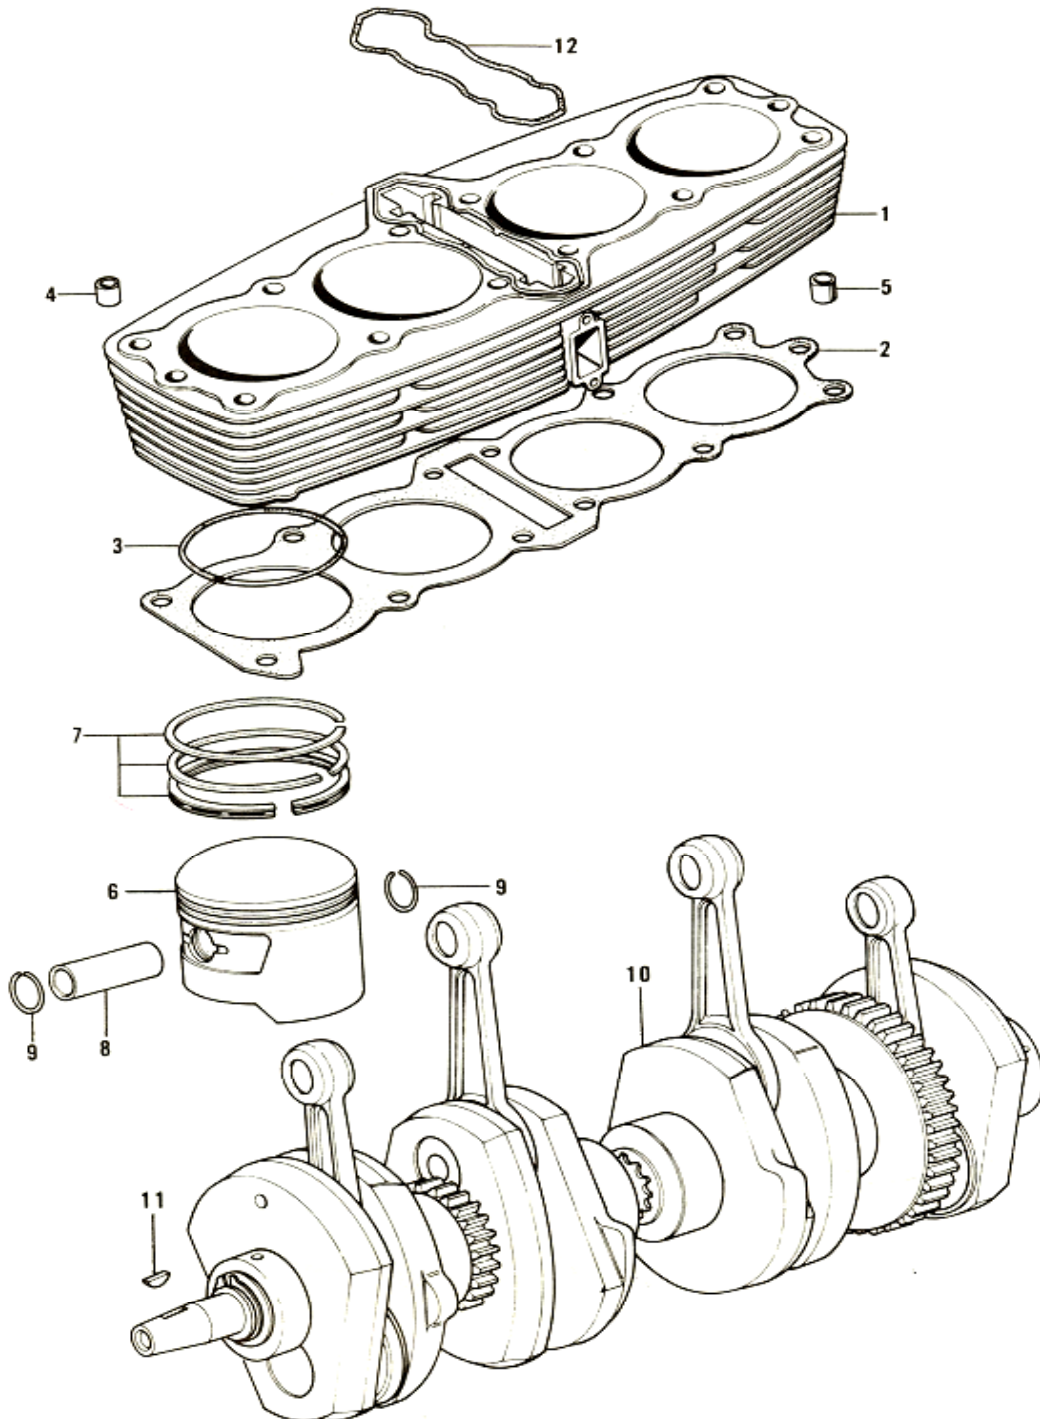

3. Cylinder, Piston, Crankshaft

3. Cylinder, Piston, Crankshaft

No.	Part No.	Q'TY	PART NAME	
1	~~11005-1362-H~~	1	CYLINDER	NLA
2	11009-030	1	GASKET, cylinder base	
3	92055-054	4	O-RING, 73mm	
4	552A1-014	2	PIN, dowel, 10x14	
5	92042-028	2	PIN, dowel,	
6	~~13001-054~~	4	PISTON, STD.	NLA
6	13029-058	4	PISTON, 0.50 (1.Übermass)	
6	~~13027-056~~	4	PISTON, 1.00 (2.Übermass)	NLA
7	13008-038	4	RING SET, STD	
7	13025-046	4	RING SET 0.50 (1.Übermass)	
7	13024-046	4	RING SET 1.00 (2.Übermass)	
8	13002-022	4	PIN, piston	
9	92036-021	8	CIRCLIP, piston pin	
10	~~13031-043~~	1	CRANK SHAFT ASSY	NLA
11	92038-001	1	KEY, woodruff	
12	92055-062	1	O-RING, cylinder