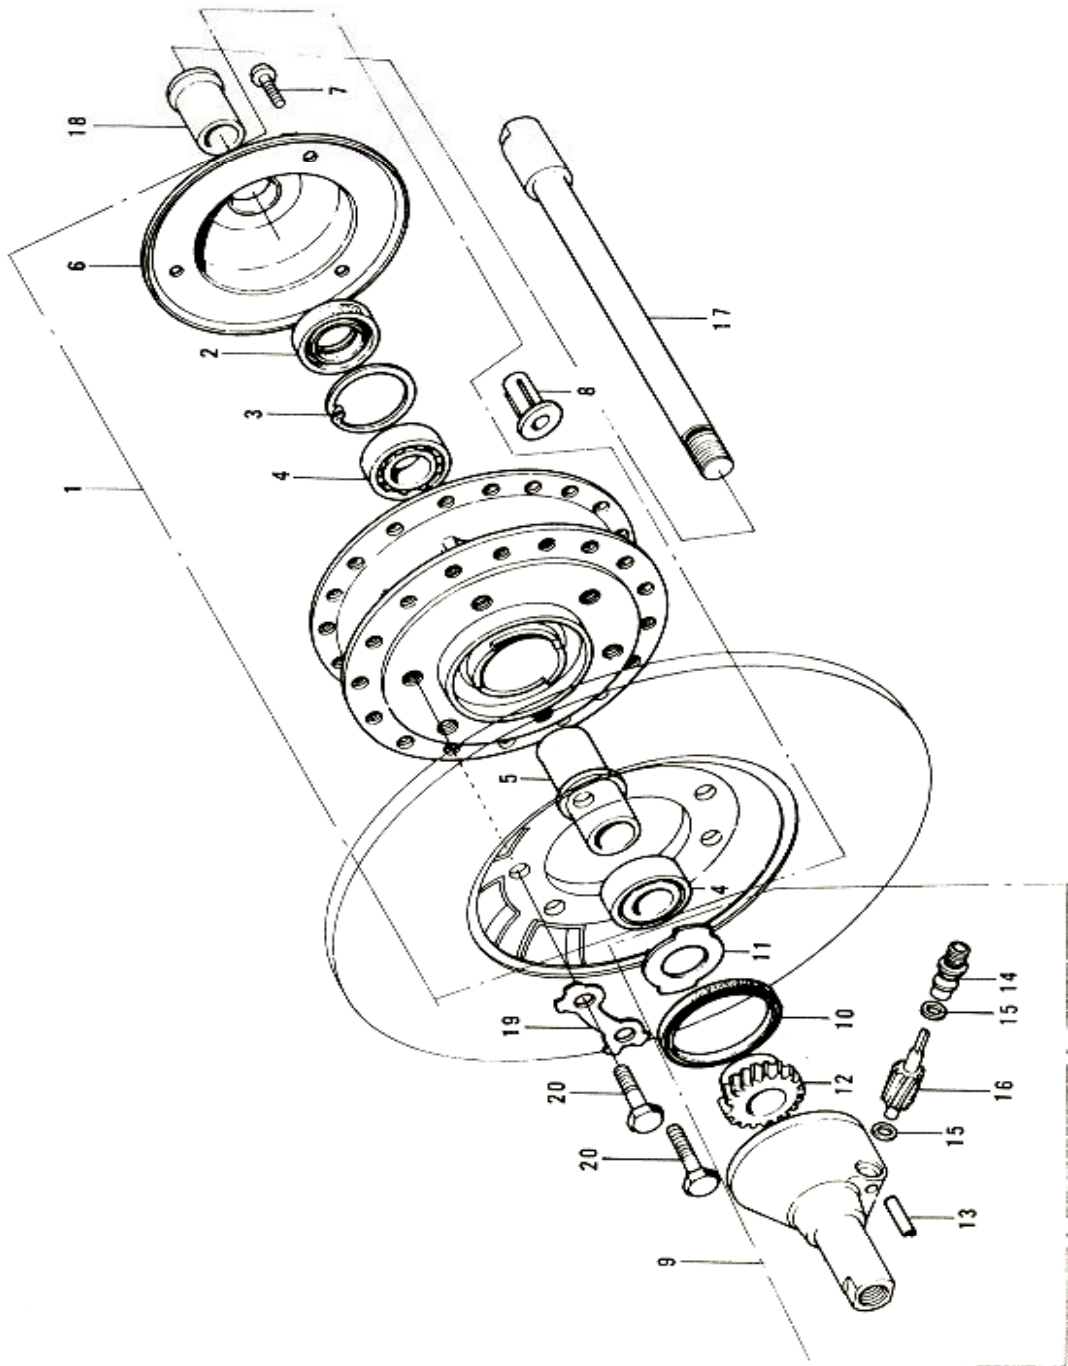

23. Front Hub

23. Front Hub

No.	Part No.	Q'TY	PART NAME	
1	~~41034-0212-1~~	1	DRUM ASSY, front brake, Flat black	NLA
2	~~92050-003~~	1	OIL SEAL, front drum	NLA
3	~~481J4-000~~	1	CIRCLIP, 40mm	
4	~~601B6-203~~	2	BEARING, ball, #6203	
5	~~41039-019~~	1	SPACER, front hub bearing	NLA
6	~~41042-009~~	1	COVER, brake drum dust	NLA
7	~~222E0-508~~	3	SCREW, oval countersunk head, 5x8	
8	~~92102-006~~	6	CAP, front drum hole	NLA
9	~~41078-001~~	1	GEAR BOX ASSY	NLA
10	~~92050-046~~	1	OIL SEAL, VC50656	NLA
11	~~41064-007~~	1	RECEIVER, speedometer gear	NLA
12	~~41059-016~~	1	GEAR, speedometer	NLA
13	~~41082-001~~	1	PIN, bushing set	
14	~~41062-005~~	1	BUSHING, speedometer cable	
15	~~41063-001~~	2	WASHER, thrust	
16	~~41060-012~~	1	PINION, speedometer	NLA
17	~~41068-036~~	1	AXLE, front	NLA
18	~~41069-018~~	1	COLLAR, front axle	NLA