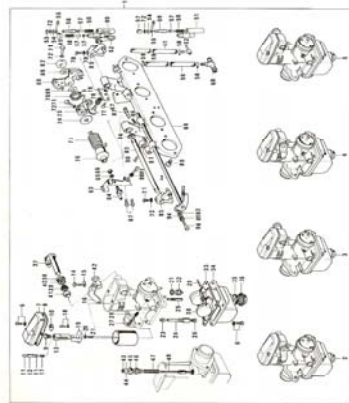

NLA = nicht mehr lieferbar

NLA = n'est plus livrable

NLA = non è più disponibile

Pictorial Index 1/5

1. Cylinder Head

2. Cam Shaft, Valve

3. Cylinder, Piston, Crank Shaft

4. Cam Chain, Tensioner

11. Engine Covers

12. Carburetors 1/3

12. Carburetors 2/3

12. Carburetors 3/3

13. Oil Pump, Oil Filter

14. Mufflers, Air Cleaner

15. Contact Breaker

Pictorial Index 3/5

4. Cam Chain, Tensioner

4. Cam Chain, Tensioner

No.	Part No.	Q'TY	PART NAME	
1	12057-001	1	IDLER ASSY, cam chain	
2	110G0-635	4	BOLT, hex head, 6x35	
3	92027-155	4	COLLAR, idler	
4	92075-119	2	RUBBER, idler	
5	92075-120	2	RUBBER, idler	
6	12057-002	2	IDLER ASSY, cam chain	
7	12052-005	2	SHAFT, guide roller	
8	12052-003	1	SHAFT	
9	92075-232	4	RUBBER, guide roller	
10	12048-001	1	TENSIONER ASSY, cam chain	
11	12055-002	1	ROLLER, cam chain guide	
12	92075-123	2	RUBBER, guide roller	
13	21070-003	1	CHAIN, cam shaft	
14	12054-001	1	ROD ASSY, push	NLA
15	92081-107	1	SPRING, tensioner	
16	12056-001	1	GASKET, tensioner holder	
17	12047-003	1	HOLDER, cam chain tensioner	NLA
18	410B0-600	2	WASHER, plain, 6mm	
19	110B0-620	2	BOLT, hex head, 6x20	
20	310B0-600	1	NUT, 6mm	
21	92003-093	1	BOLT, tensioner adjusting	NLA
22	12053-001	1	GUIDE, cam chain	
23	220B0-610	1	SCREW, pan head 6x10	