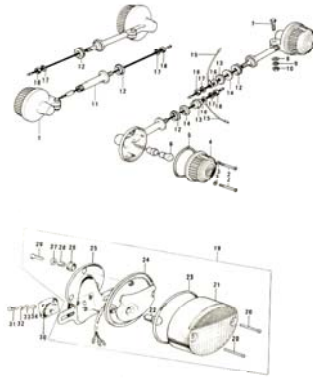

33. Electrical Equipments B