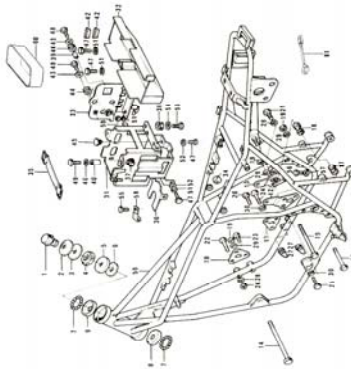

17. Frame 1/2